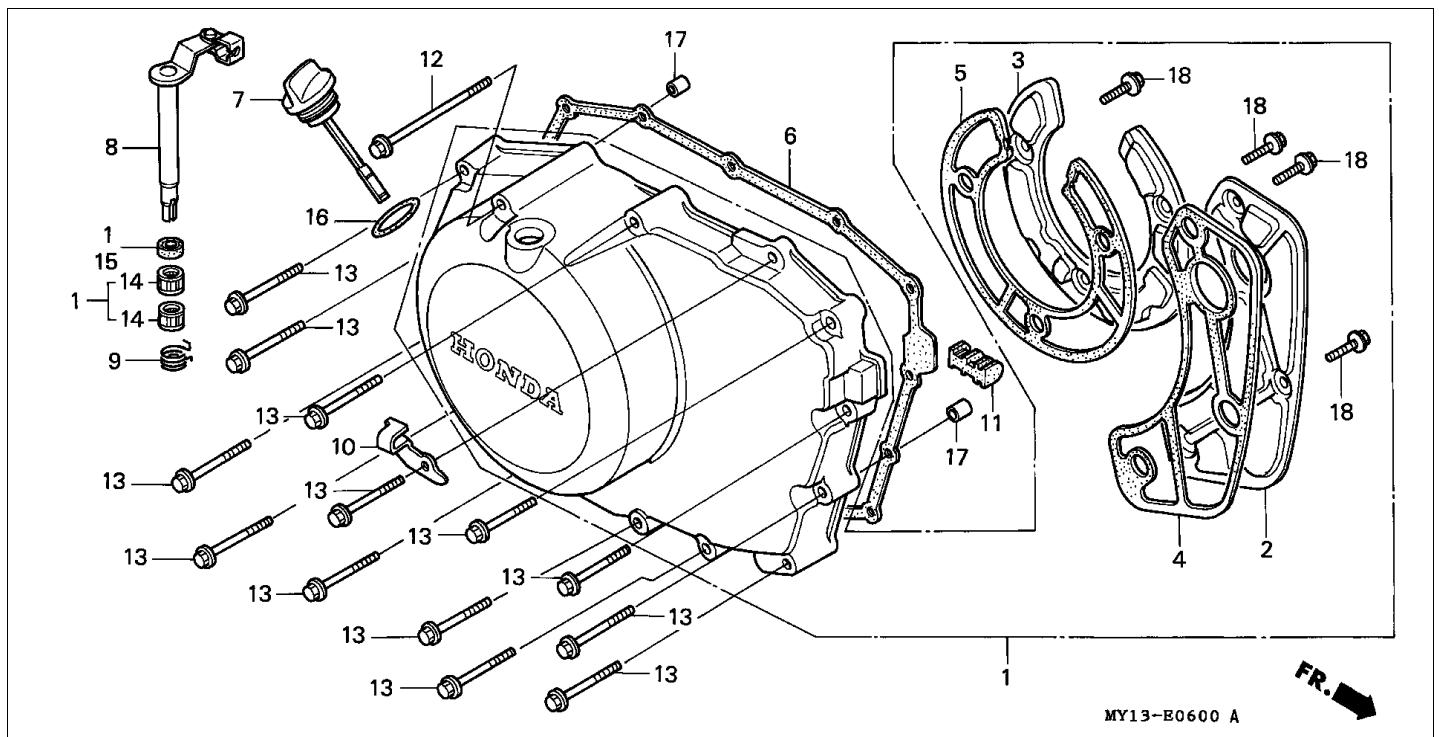

Block E-6 RIGHT CRANKCASE COVER

Refnr	Part Number	Parts Description	Unit Qty	Repair Qty
1	11330-MY1-000	COVER COMP., R. CRANKCASE	001	0
2	11332-MV1-000	PLATE, R. COVER	001	0
3	11333-MV1-000	PLATE, R. COVER (B)	001	0
4	11334-MV1-000	RUBBER A, R. COVER DAMPER	001	0
5	11335-MV1-000	RUBBER B, R. COVER DAMPER	001	0
6	11394-MV1-850	GASKET, R. COVER	001	0
7	15650-MM9-000	GAUGE COMP., OIL LEVEL	001	0
8	22810-MV1-000	LEVER COMP., CLUTCH	001	0
9	22815-413-000	SPRING, CLUTCH LEVER	001	0
10	22825-MV1-000	RECEIVER, CLUTCH WIRE	001	0
11	32970-MV1-000	PLUG, PULSER CORD	001	0
12	90004-GHB-790	BOLT, FLANGE, 6X80 (NSHF)	001	0
13	90004-GHB-700	BOLT, FLANGE, 6X35 (NSHF)	013	0
14	91053-719-005	BEARING, NEEDLE, 12X16X10 (NTN)	002	0
15	91204-KK0-003	OIL SEAL, 12X18X5 (ARAI)	001	0
16	91301-250-000	O-RING, 21.5MM	001	0
17	94301-08140-	DOWEL PIN, 8X14	002	0
18	95701-0601200	BOLT, FLANGE, 6X12	006	0