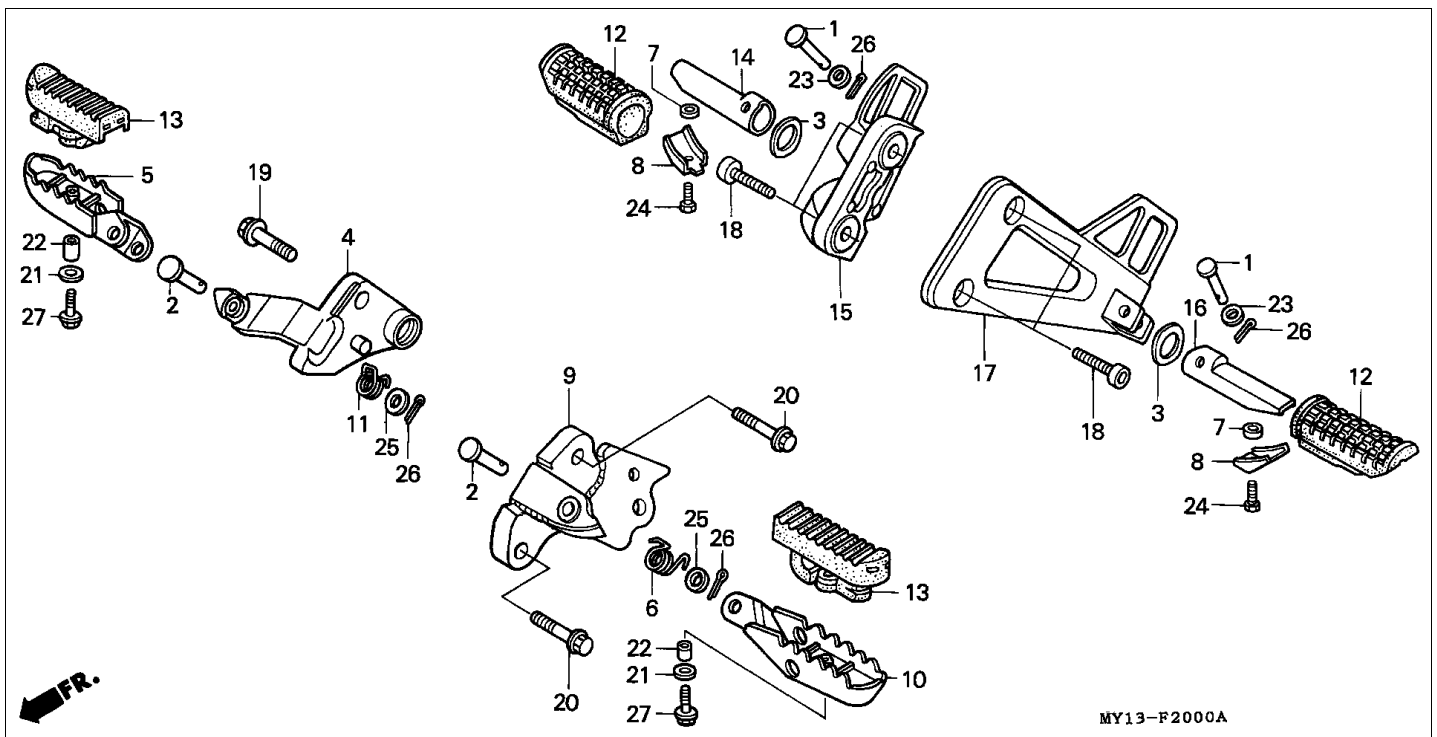

MY13-F2000A

Block F-20 STEP

Refrn	Part Number	Parts Description	Unit Qty	Repair Qty
1	50603-GS9-010	PIN, MAIN STEP BAR JOINT	002	0
2	50603-033-010	PIN, STEP BAR JOINT	002	0
3	50614-KE8-000	PLATE, MAIN STEP SIDE	002	0
4	50615-MV1-000	ARM, R. STEP *NH146M*	001	0
5	50616-MM9-000	STEP COMP., R.	001	0
6	50617-MM9-000	SPRING, R. STEP RETURN	001	0
7	50618-KE8-000	COLLAR, 6.5X11X3	002	0
8	50619-KE8-000	PLATE, MAIN STEP LOWER	002	0
9	50625-MY1-000	ARM, L. STEP *NH146M*	001	0
10	50642-MM9-000	STEP COMP., L.	001	0
11	50644-MM9-000	SPRING, L. STEP RETURN	001	0
12	50661-KE7-000	RUBBER, MAIN STEP	002	0
13	50661-MS8-000	RUBBER, STEP	002	0
14	50701-MS8-000	BAR, R. PILLION STEP	001	0
15	50711-MY1-000	BRACKET, R. PILLION STEP	001	0
16	50801-MS8-000	BAR, L. PILLION STEP	001	0
17	50811-MY1-000	BRACKET, L. PILLION STEP	001	0
18	90157-ME9-000	BOLT, SOCKET, 8X22	004	0
19	90212-MM9-000	BOLT, FLANGE, 12X38	001	0
20	90213-MM9-000	BOLT, FLANGE, 10X38	002	0
21	90485-MB2-000	WASHER, 6MM	002	0
22	90503-MG7-000	SPACER, HANDLE END GUARD	002	0
23	90507-921-000	WASHER, NYLON, 8MM	002	0
24	92101-060120A	BOLT, HEX., 6X12	002	0
25	94101-08000-	WASHER, PLAIN, 8MM	002	0
26	94201-20150-	PIN, SPLIT, 2.0X15	004	0
27	95801-0602207	BOLT, FLANGE, 6X22	002	0