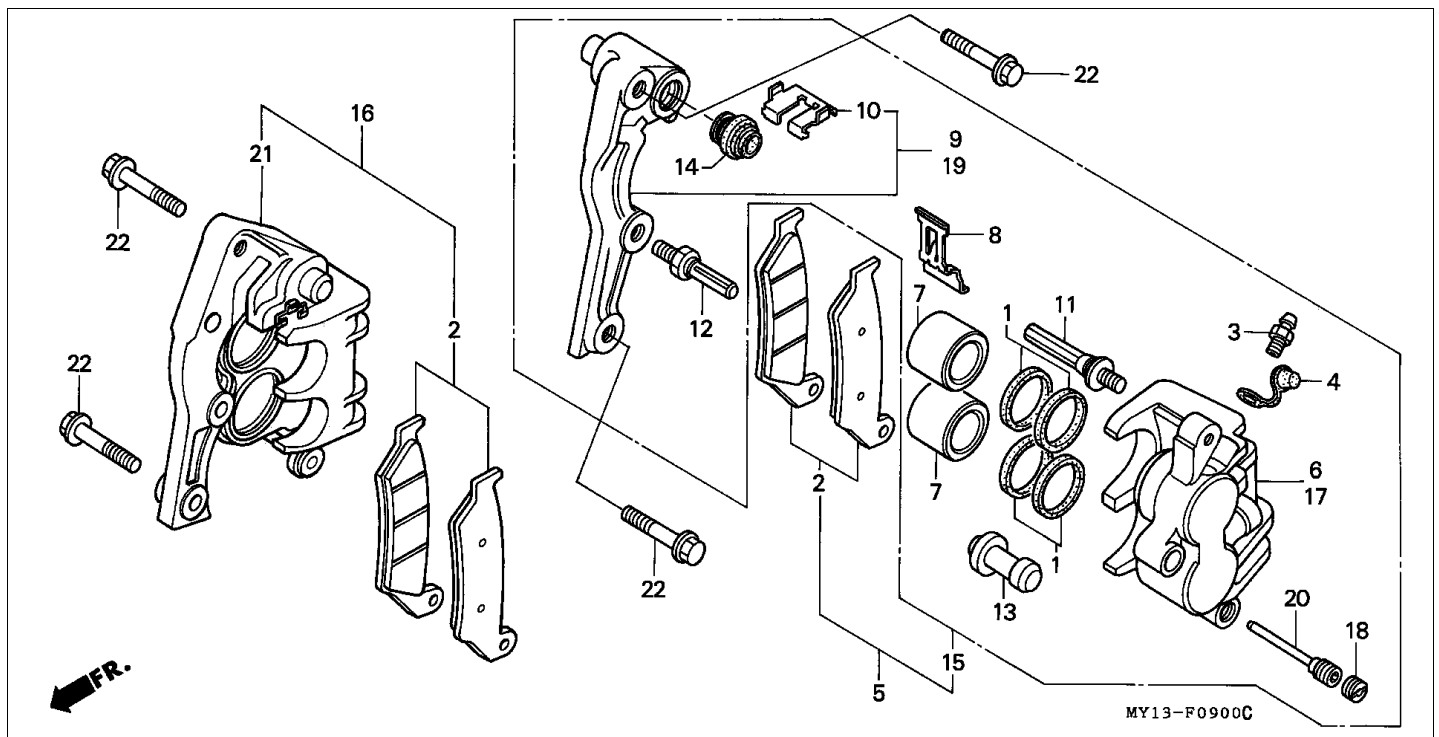

Block F-9 FRONT BRAKE CALIPER

Refnr	Part Number	Parts Description	Unit Qty	Repair Qty
1	06431-MA3-405	SEAL SET, PISTON	004	0
2	06455-MAY-000	PAD SET, FR.	002	0
3	43352-568-003	SCREW, BLEEDER	002	0
4	43353-461-771	CAP, BLEEDER	002	0
7	45107-MY1-006	PISTON	004	0
8	45108-MY1-006	SPRING, PAD	002	0
9	45110-MAY-006	BRACKET COMP., L. FR.	001	0
10	45112-KAS-901	RETAINER	002	0
11	45131-HA5-672	BOLT A, PIN	002	0
12	45131-166-016	BOLT, PIN	002	0
13	45132-166-016	BOOT, PIN BUSH (NISSIN)	002	0
14	45133-MA3-006	BOOT B	002	0
15	45150-MAY-006	CALIPER SUB ASSY., L. FR. BRAKE	001	0
18	45203-MG3-016	PLUG, PIN	002	0
19	45210-MAY-006	BRACKET COMP., R. FR.	001	0
20	45215-HA5-672	PIN, HANGER	002	0
21	45250-MAY-006	CALIPER SUB ASSY., R. FR.	001	0
22	90131-MS6-900	BOLT, FLANGE, 8X40	004	0