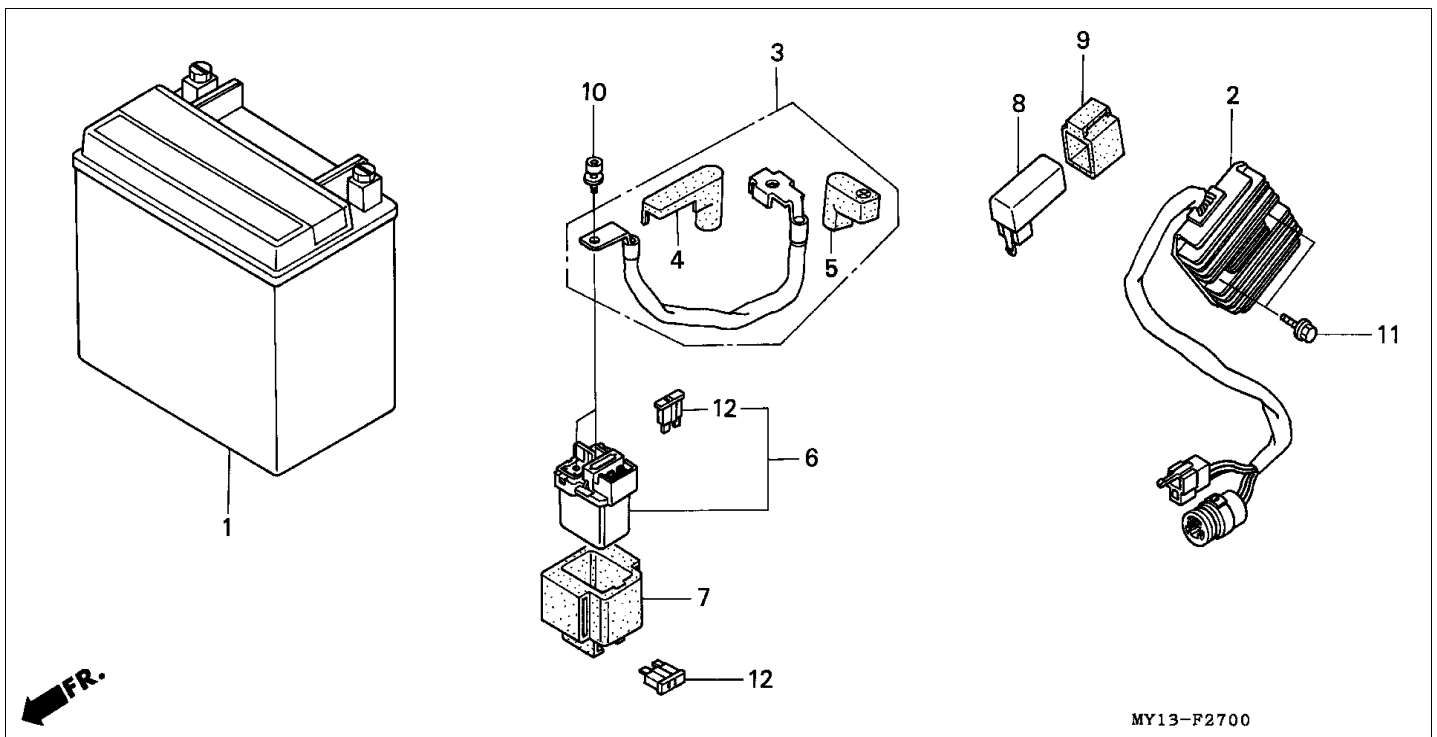

Block F-27 BATTERY

Refnr	Part Number	Parts Description	Unit Qty	Repair Qty
1	31500-HA7-678	BATTERY (YTX14-BS)(YUASA)	001	0
2	31600-MY1-003	RECTIFIER ASSY., REGULATE	001	0
3	32401-MAY-630	CABLE, STARTER BATTERY	001	0
4	32406-KS4-710	COVER B, STARTER MAGNETIC TERMINAL	001	0
5	32414-MY1-000	COVER, BATTERY TERMINAL	001	0
6	35850-MR5-007	SWITCH ASSY., STARTER MAGNETIC	001	0
7	35856-KS4-710	RUBBER, SHOCK	001	0
8	36100-MN4-008	RELAY, FUEL CUT (SHINDENGEN)	001	0
9	36101-MB1-000	SUSPENSION, FUEL CUT RELAY	001	0
10	90111-MR5-000	BOLT, SOCKET, 5X9	002	0
11	95701-0603200	BOLT, FLANGE, 6X32	002	0
12	98200-33000-	FUSE, BLADE (30A)	002	0