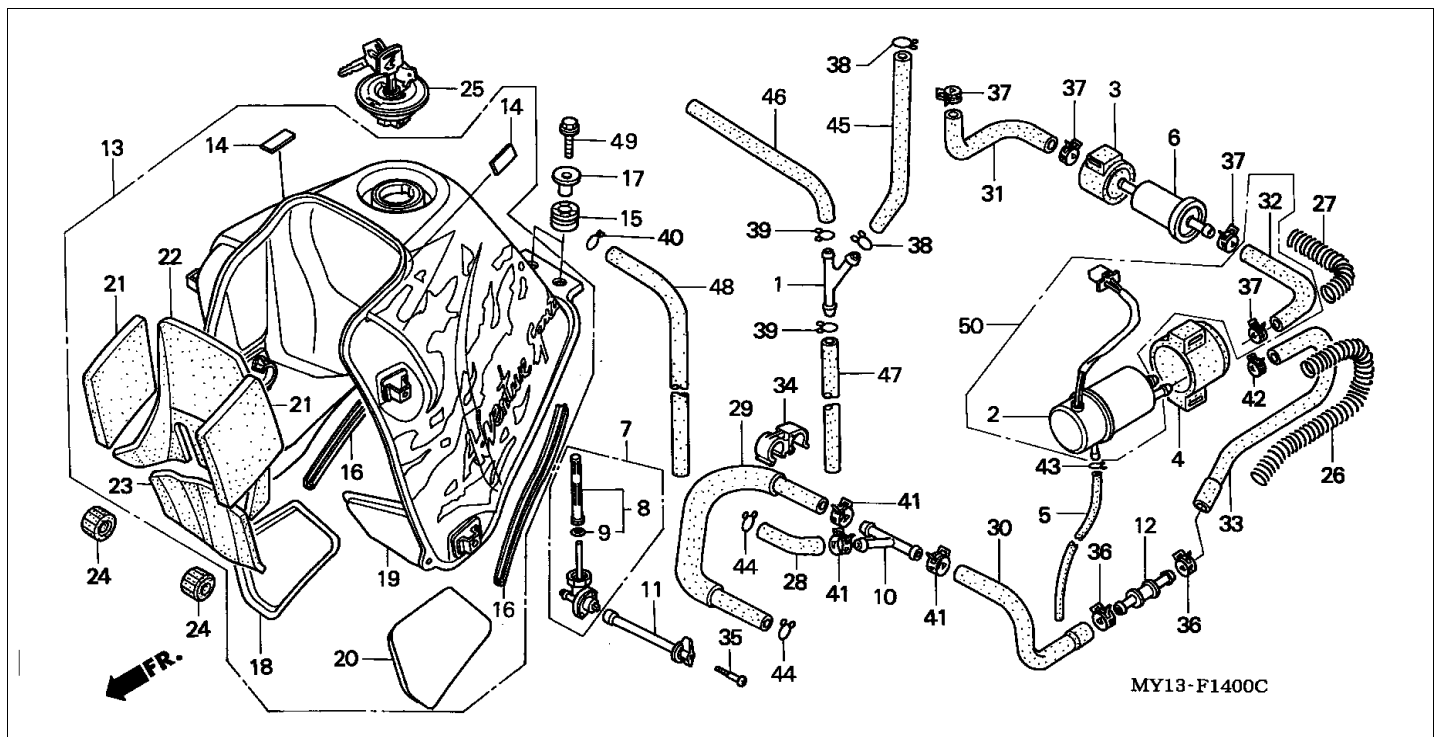

Block F-14 FUEL TANK/FUEL PUMP

Refrn	Part Number	Parts Description	Unit Qty	Repair Qty
1	16180-ML6-671	JOINT	001	0
2	16710-MAY-622	PUMP ASSY., FUEL	001	0
3	16711-MF2-000	HOLDER, STRAINER	001	0
4	16711-MN8-000	RUBBER, FUEL PUMP MOUNTING	001	0
5	16713-MY1-000	TUBE, FUEL PUMP BREATHER	001	0
6	16900-MG8-003	STRAINER COMP., FUEL	001	0
7	16950-MY1-000	COCK ASSY., FUEL	001	0
7	16950-MY1-010	COCK ASSY., FUEL	001	0
8	16952-MY1-000	SCREEN SET, FUEL STRAINER	001	0
9	16958-KM9-005	O-RING	001	0
10	16959-MY1-000	JOINT, FUEL TUBE	001	0
11	16963-KY6-000	LEVER, FUEL COCK	001	0
12	16966-MJ4-670	JOINT, FUEL TUBE	001	0
13	17500-MAY-G20	TANK SET, FUEL (WL) *TYPE11*	001	0
13	17500-MAY-G20	TANK SET, FUEL (WL) *TYPE12*	001	0
14	17503-MY1-300	FILM, PROTECTOR	002	0
15	17508-MY1-000	RUBBER, TANK MOUNTING	002	0
16	17516-MY1-000	TRIM, FUEL TANK *TBLACK*	002	0
17	17525-MY1-000	COLLAR, FUEL TANK MOUNTING	002	0
18	17531-MAY-620	SEAT, R. FUEL TANK SILENCER	001	0
19	17532-MAY-620	SEAT, FUEL TANK CENTER SILENCER	001	0
20	17533-MAY-620	SEAT, L. FUEL TANK SILENCER	001	0
21	17534-MAY-620	SEAT, FUEL TANK UPPER SILENCER	002	0
22	17535-MAY-620	SEAT, UPPER FUEL TANK CENTER SILENCER	001	0
23	17558-MR5-870	TAPE, PROTECTOR	001	0
24	17611-MM9-000	CUSHION, FUEL TANK FR.	002	0
25	17620-MM5-007	CAP ASSY., FUEL FILLER	001	0
26	17671-MY1-000	WIRE, GUARD	001	0
27	17672-MY1-000	WIRE, GUARD	001	0
28	17684-MY1-000	TUBE C, FUEL	001	0
29	17685-MY1-000	TUBE D, FUEL	001	0
30	17686-MY1-000	TUBE E, FUEL	001	0
31	17687-MY1-000	TUBE B, FUEL	001	0
32	17688-MY1-010	TUBE A, FUEL	001	0
33	17689-MY1-000	TUBE F, FUEL	001	0
34	53740-SE0-953	CLIP, SENSOR HOSE	001	0
35	90116-KY6-000	SCREW, COCK LEVER SETTING	001	0
36	91405-PH7-003	CLAMP, TUBE (D15)	002	0