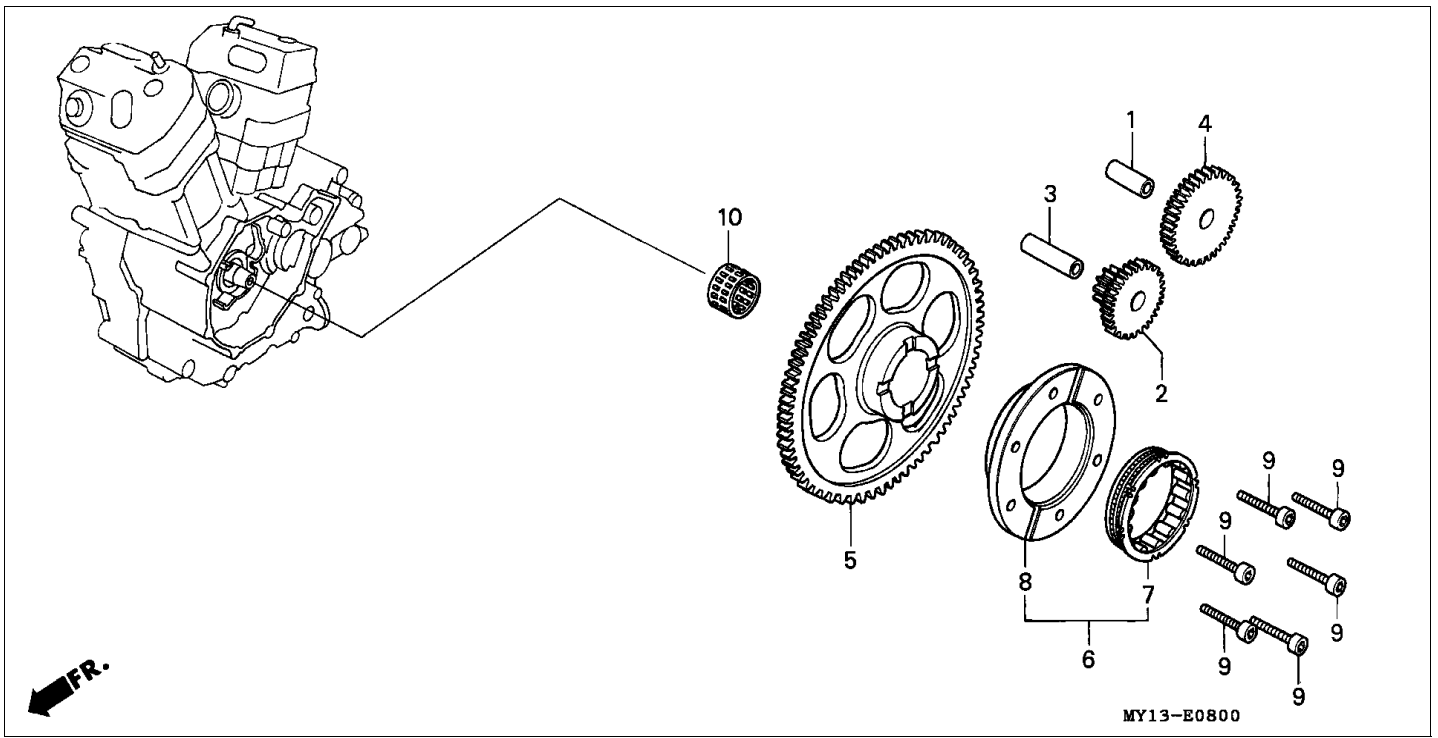

Block E-8 STARTING CLUTCH

Refnr	Part Number	Parts Description	Unit Qty	Repair Qty
1	13111-122-000	PIN, PISTON, 10X33	001	0
2	28101-MN8-000	GEAR, STARTER REDUCTION (39/12T)	001	0
3	28102-ME9-000	PIN, 10X44	001	0
4	28106-ME9-010	GEAR, STARTER (51T)	001	0
5	28110-MV1-000	GEAR COMP., STARTER DRIVEN (88T)	001	0
6	28125-MM9-014	OUTER COMP., STARTING CLUTCH	001	0
7	28126-MK5-004	CLUTCH, ONE WAY	001	0
8	28128-MM9-014	OUTER, STARTING CLUTCH	001	0
9	90010-MAY-000	BOLT, SOCKET, 8MM	006	0
10	91002-MAY-003	BEARING, NEEDLE, 32X40X23	001	0