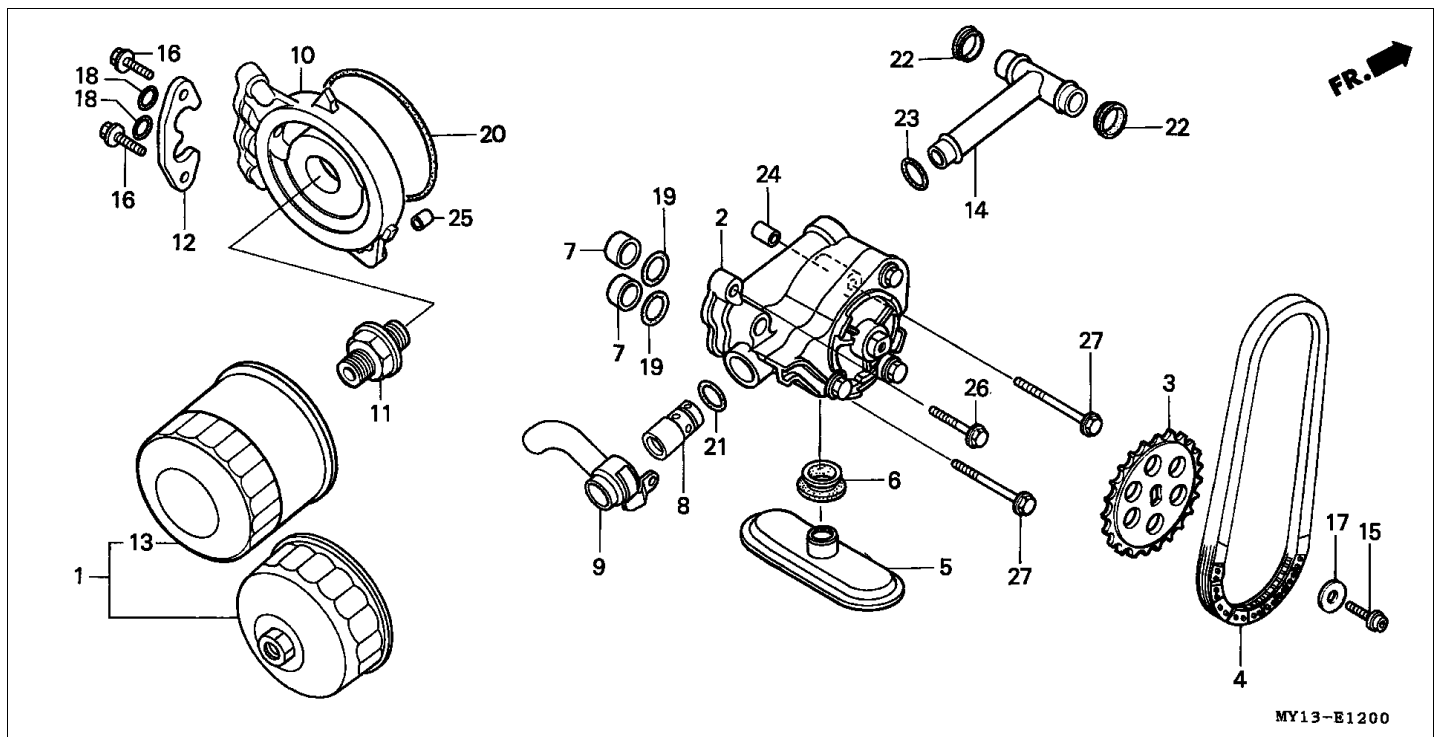

Block E-12 OIL PUMP/OIL FILTER

Refrn	Part Number	Parts Description	Unit Qty	Repair Qty
1	15010-MW0-000	FILTER SET, OIL	(1)	0
2	15100-MY1-000	PUMP ASSY., OIL	001	0
3	15134-MV1-000	SPROCKET, OIL PUMP DRIVEN (29T)	001	0
4	15136-MV1-003	CHAIN, OIL PUMP DRIVE	001	0
5	15153-MY1-000	STRAINER, OIL	001	0
6	15154-425-000	GASKET, OIL STRAINER	001	0
7	15155-300-000	COLLAR, O-RING	002	0
8	15220-MB0-010	VALVE ASSY., RELIEF	001	0
9	15240-MM9-000	PIPE, OIL RELIEF	001	0
10	15400-MV1-010	CASE, OIL DISTRIBUTING	001	0
11	15401-MV1-000	BOLT, OIL DISTRIBUTING	001	0
12	15403-MV1-850	PLATE, OIL PIPE SETTING	001	0
13	15410-MM9-013	CARTRIDGE, OIL FILTER (TOYO ROKI)	001	0
14	15510-MY1-000	PIPE COMP., OIL	001	0
15	90009-MZ8-H00	BOLT, FLANGE SOCKET, 6X14	001	0
16	90102-MK4-000	BOLT, SPECIAL FLANGE SOCKET, 6X20	002	0
17	90488-MB0-000	WASHER, 6X2.3	001	0
18	91301-MV1-851	O-RING, 9.8X2.4	002	0
19	91303-KF0-003	O-RING, 14.8X2.4 (ARAI)	002	0
20	91312-PC6-003	O-RING, 57.8X2.4	001	0
21	91313-MB0-003	O-RING, 14.7X2.2 (ARAI)	001	0
22	91315-MF5-003	SEAL, OIL PIPE	002	0
23	91319-300-000	O-RING, 13X2.5	001	0
24	94301-08140-	DOWEL PIN, 8X14	001	0
25	94303-05080-	DOWEL PIN, 5X8	001	0
26	95701-0602800	BOLT, FLANGE, 6X28	001	0
27	95701-0604500	BOLT, FLANGE, 6X45	002	0