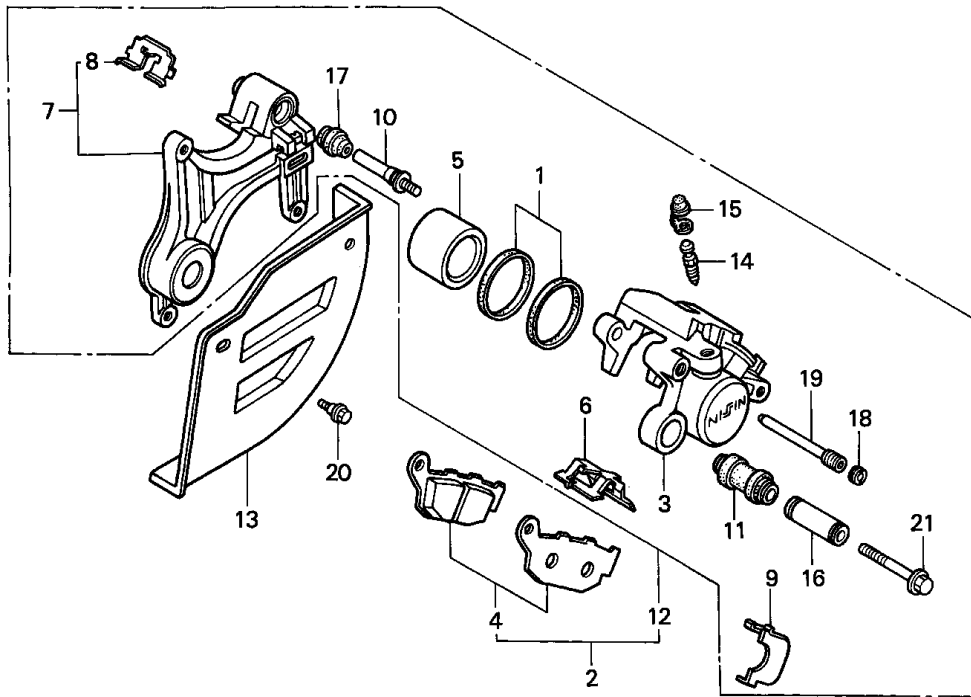

FR. →

MY13-F1200A

Block F-12 REAR BRAKE CALIPER

Refrn	Part Number	Parts Description	Unit Qty	Repair Qty
1	06451-443-405	SEAL SET, PISTON	001	0
4	43105-MY1-405	PAD SET, RR.	001	0
5	43107-KT7-761	PISTON	001	0
6	43108-KT7-761	SPRING, PAD	001	0
7	43110-MV1-006	BRACKET COMP., RR.	001	0
8	43112-KT7-761	RETAINER	001	0
10	43131-KW3-006	BOLT, PIN	001	0
11	43132-KT7-761	BOOT, SLEEVE	001	0
12	43150-MAY-016	CALIPER SUB ASSY., RR. BRAKE	001	0
13	43330-MN9-000	COVER, RR. DISK	001	0
14	43352-568-003	SCREW, BLEEDER	001	0
15	43353-461-771	CAP, BLEEDER	001	0
16	45111-MA3-006	SLEEVE	001	0
17	45133-MA3-006	BOOT B	001	0
18	45203-MG3-016	PLUG, PIN	001	0
19	45215-ML7-922	PIN, HANGER	001	0
20	90111-GJ5-000	BOLT, FLANGE, 6MM	002	0
21	90180-MN8-006	BOLT, FLANGE, 8X49	001	0