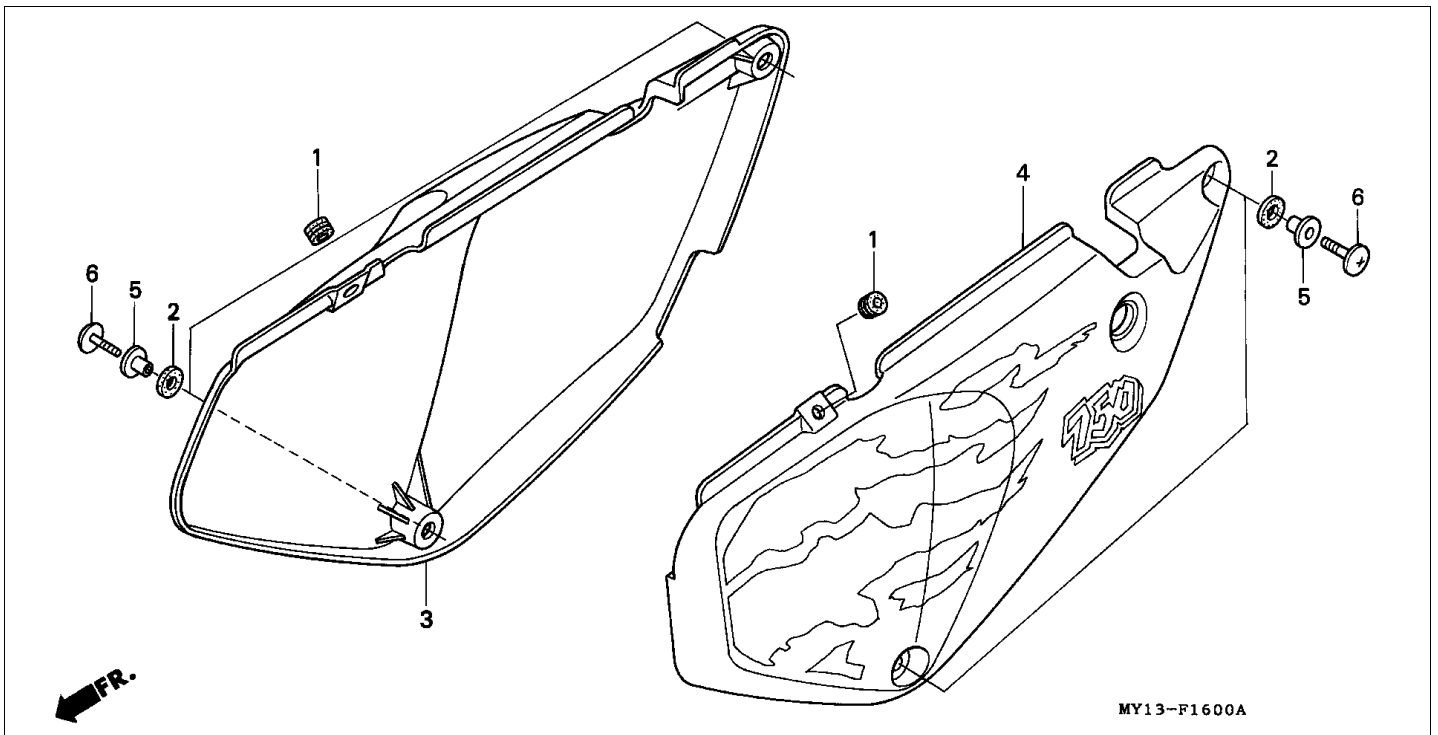

Block F-16 SIDE COVER

Refnr	Part Number	Parts Description	Unit Qty	Repair Qty
1	50142-437-970	GROMMET, SIDE COVER	002	0
2	53210-HA0-000	RUBBER, HANDLE COVER UPPER	004	0
3	83510-MAY-G20	COVER SET, R. SIDE (WL) *TYPE11*	001	0
3	83510-MAY-G20	COVER SET, R. SIDE (WL) *TYPE12*	001	0
4	83610-MAY-G20	COVER SET, L. SIDE (WL) *TYPE11*	001	0
4	83610-MAY-G20	COVER SET, L. SIDE (WL) *TYPE12*	001	0
5	17626-KA4-700	COLLAR, FUEL TANK SETTING	004	0
6	90132-MY1-000	SCREW, SPECIAL, 6X24	004	0