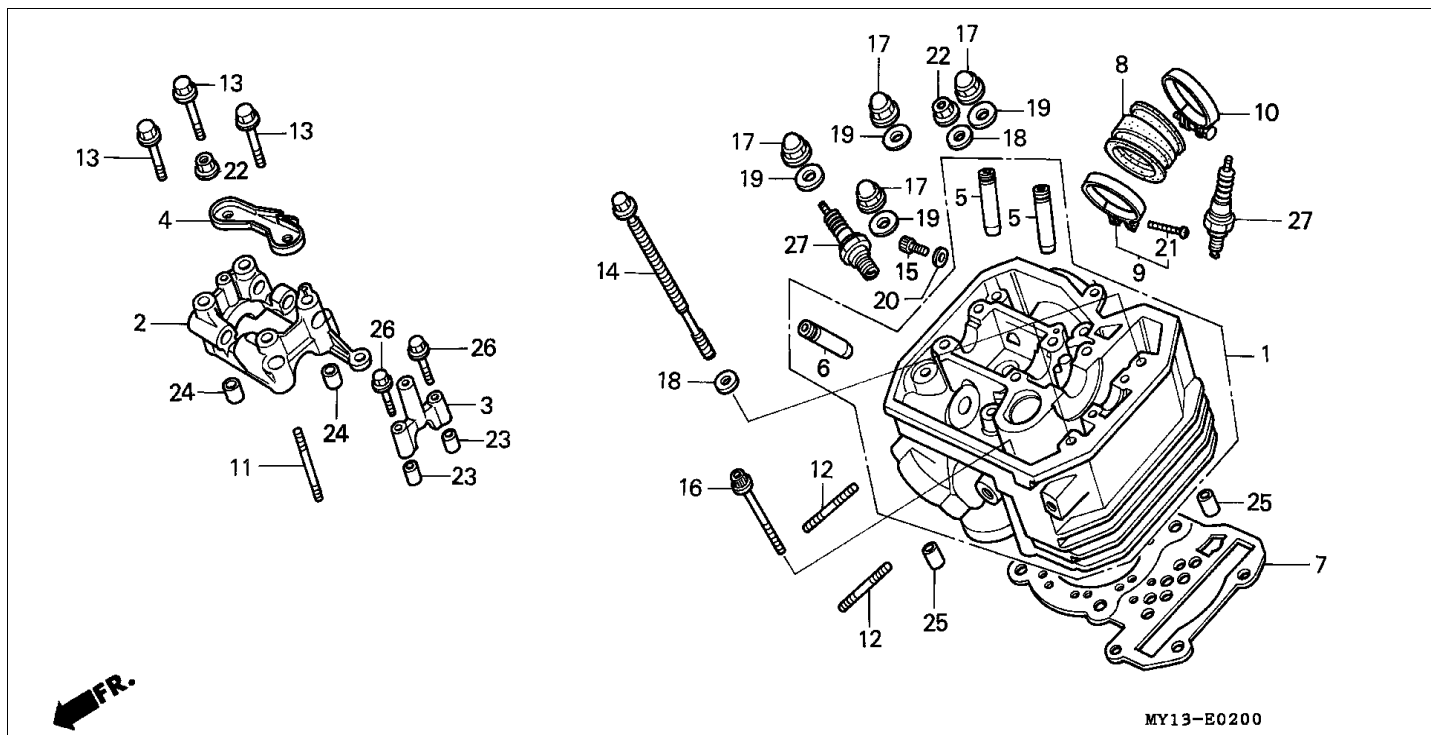

**Block** E-1 CYLINDER HEAD COVER

Refnr	Part Number	Parts Description	Unit Qty	Repair Qty
1	12310-MV1-000	COVER, FR. CYLINDER HEAD	001	0
2	12320-MV1-000	COVER, RR. CYLINDER HEAD	001	0
3	12351-MF5-000	COVER, TAPPET ADJUSTING HOLDER	002	0
4	12361-MF5-000	CAP, TAPPET ADJUSTING HOLDER	002	0
5	12391-MF5-750	GASKET, HEAD COVER	002	0
6	90011-MAW-600	BOLT, FLANGE, 6X30	004	0
7	90541-MAW-600	WASHER, MOUNTING RUBBER	004	0
8	90542-MB0-000	RUBBER, MOUNTING	004	0
9	91303-MF5-003	O-RING, 44X3 (ARAI)	002	0
10	91304-MF5-003	O-RING, 62.4X2.5 (ARAI)	002	0
12	96001-0602000	BOLT, FLANGE, 6X20	004	0

**Block E-4 CAM CHAIN/TENSIONER**

Refnr	Part Number	Parts Description	Unit Qty	Repair Qty
1	14322-MZ8-B40	SPROCKET, CAM (40T)	002	0
2	14401-MN1-671	CHAIN, CAM (BORG WARNER)(118L)	002	0
3	14510-MR1-000	TENSIONER COMP., CAM CHAIN	002	0
4	14516-MG8-003	SPRING, CAM CHAIN TENSIONER (NIPPON HATSUJO)	002	0
5	14522-MV1-000	GUIDE, CAM CHAIN	002	0
6	14531-MN8-000	RUBBER, FR. CUSHION	001	0
7	14532-MN8-000	RUBBER, RR. CUSHION	001	0
8	14623-MV1-000	PLATE, TENSIONER SETTING	002	0
9	90021-KE9-000	BOLT, SPECIAL, 6MM	004	0
10	90086-MZ8-H00	BOLT, FLANGE SPECIAL, 7X13	004	0
11	90441-706-000	WASHER, SEALING, 6MM	004	0
12	95701-0601600	BOLT, FLANGE, 6X16	002	0