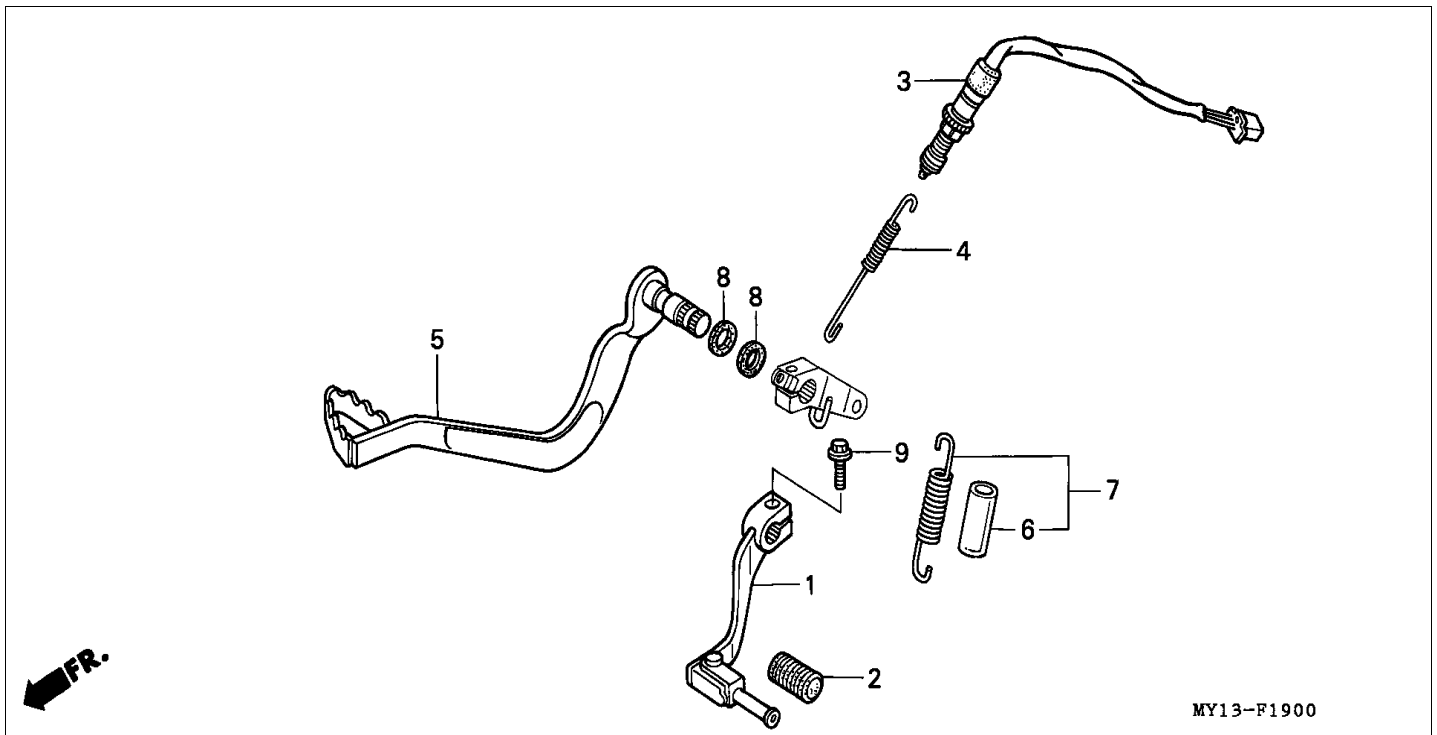

Block F-19 PEDAL

Refnr	Part Number	Parts Description	Unit Qty	Repair Qty
1	24700-MS8-000	PEDAL COMP., CHANGE	001	0
2	24781-KE1-000	RUBBER, CHANGE PEDAL	001	0
3	35350-MW4-000	SWITCH ASSY., RR. STOP	001	0
4	35357-124-000	SPRING, STOP SWITCH	001	0
5	46510-MY1-000	PEDAL COMP., BRAKE	001	0
6	46515-KS6-700	TUBE, BRAKE PEDAL SPRING	001	0
7	46516-MV1-000	SPRING ASSY., BRAKE PEDAL	001	0
8	46525-KK0-003	DUST SEAL, 17X20X2.5	002	0
9	95701-0602007	BOLT, FLANGE, 6X20	001	0