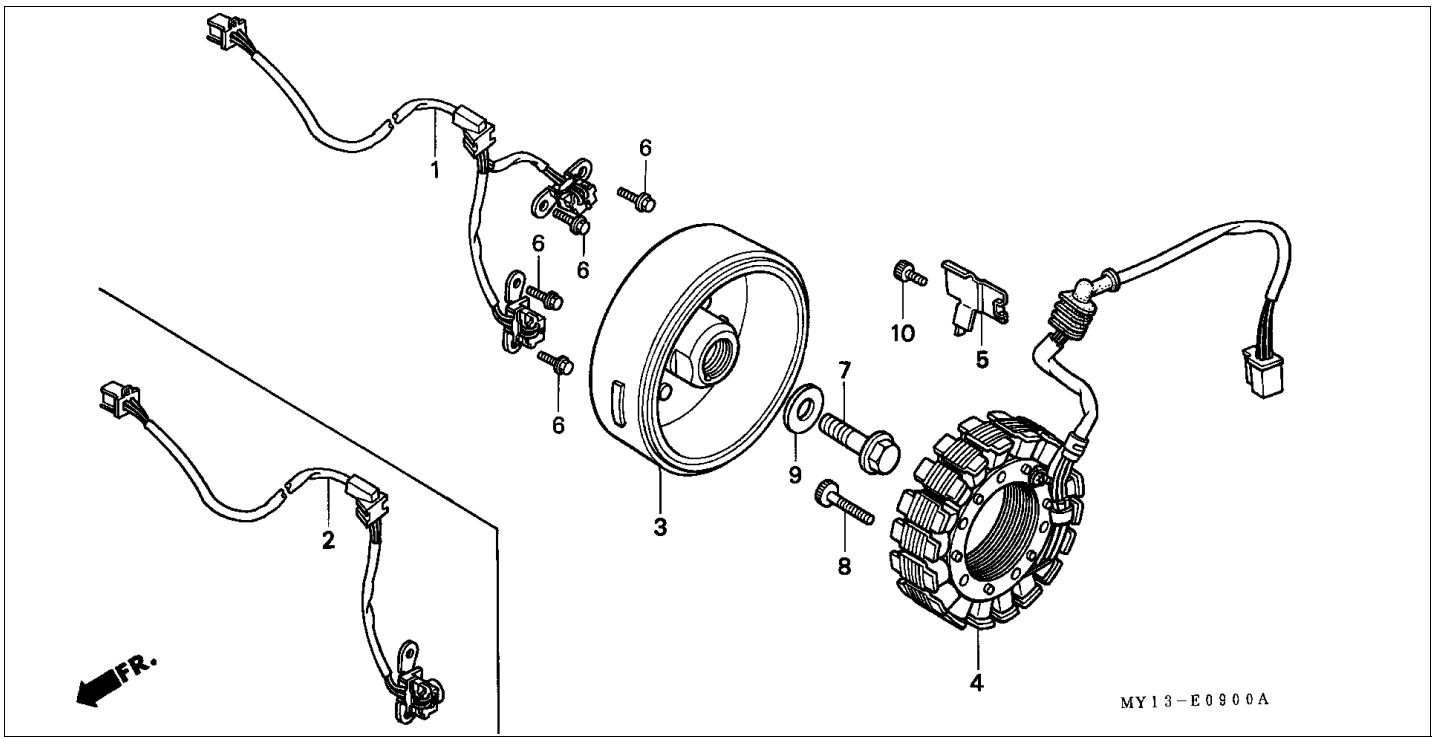

**Block E-8 STARTING CLUTCH**

Refnr	Part Number	Parts Description	Unit Qty	Repair Qty
1	13111-122-000	PIN, PISTON, 10X33	001	0
2	28101-MN8-000	GEAR, STARTER REDUCTION (39/12T)	001	0
3	28102-ME9-000	PIN, 10X44	001	0
4	28106-ME9-010	GEAR, STARTER (51T)	001	0
5	28110-MV1-000	GEAR COMP., STARTER DRIVEN (88T)	001	0
6	28125-MM9-014	OUTER COMP., STARTING CLUTCH	001	0
7	28126-MK5-004	CLUTCH, ONE WAY	001	0
8	28128-MM9-014	OUTER, STARTING CLUTCH	001	0
9	90010-MAY-000	BOLT, SOCKET, 8MM	006	0
10	91002-MAY-003	BEARING, NEEDLE, 32X40X23	001	0