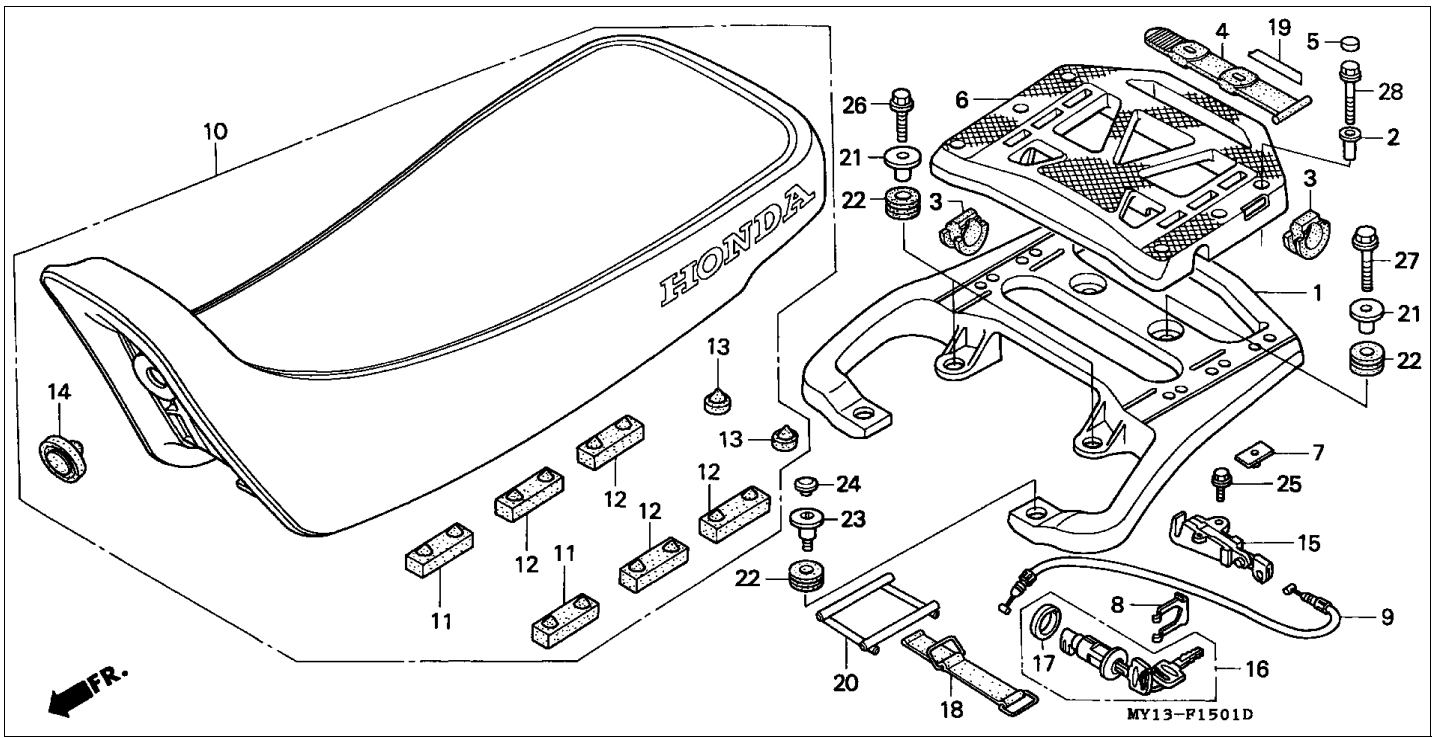

Block F-15-1 SEAT (2)

Refrn	Part Number	Parts Description	Unit Qty	Repair Qty
1	50310-MY1-000	CARRIER, RR. *NH146M*	001	0
2	50312-MAN-600	COLLAR, 6X21.5	006	0
3	50313-MAN-600	RUBBER, LOCK MOUNTING	002	0
4	50314-MAN-600	BAND, LOCK	001	0
5	50316-MK5-000	CUP, CARRIER BASE	006	0
6	50330-MAN-600	BASE ASSY., RR. CARRIER *NH1*	001	0
7	61304-162-013	NUT, HEADLIGHT SETTING	006	0
8	75581-673-000	SPRING, LOCK KEY SETTING	001	0
9	77156-MY1-000	CABLE, SEAT LOCK	001	0
10	77200-MAY-620	SEAT COMP., DOUBLE *TYPE2*	001	0
11	77204-MT3-000	RUBBER, SEAT SIDE	002	0
12	77205-MG2-000	RUBBER A, SEAT SETTING	004	0
13	77206-GF0-000	RUBBER, SEAT CUSHION	002	0
14	77211-438-000	RUBBER, SEAT STOPPER	001	0
15	77220-KY6-000	HOOK, SEAT CATCH	001	0
16	77230-KM1-000	KEY ASSY., SEAT LOCK	001	0
17	77231-KM1-000	COLLAR, SEAT LOCK KEY	001	0
18	83606-198-900	BAND, TOOL BOX	001	0
19	87125-MAN-600	MARK, RR. CARRIER *TYPE1*	001	0
20	89020-MY1-000	BAR, TANK BRIDGE	001	0
21	90505-MY1-000	COLLAR, CARRIER MOUNTING	004	0
22	90506-MY1-000	RUBBER, CARRIER MOUNTING	006	0
23	90510-MY1-930	BOLT, CARRIER MOUNTING	002	0
24	91456-371-770	CAP, SOCKET BOLT	002	0
25	95701-0601600	BOLT, FLANGE, 6X16	001	0
26	95701-0803207	BOLT, FLANGE, 8X32	002	0
27	95701-0805007	BOLT, FLANGE, 8X50	002	0
28	96001-0603200	BOLT, FLANGE, 6X32	006	0