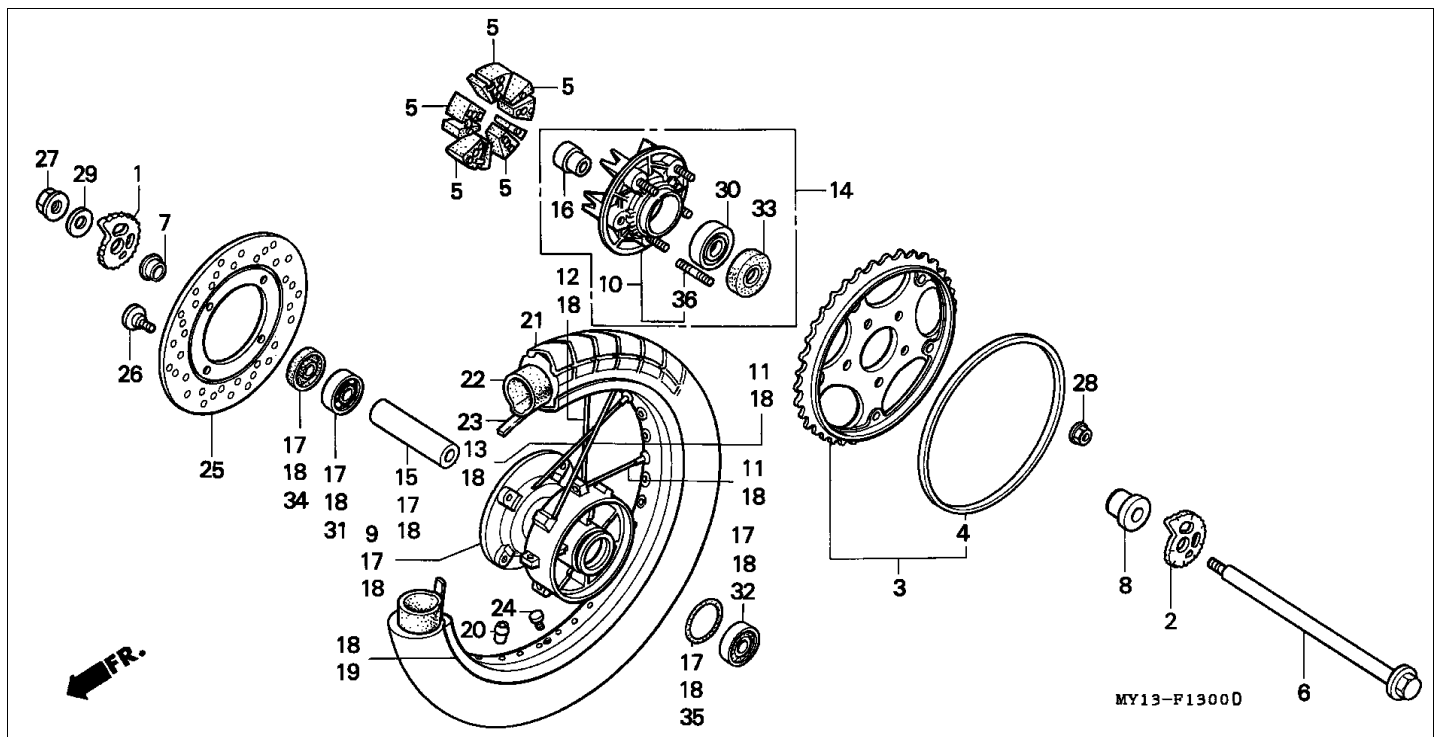

Block F-13 REAR WHEEL

Refnr	Part Number	Parts Description	Unit Qty	Repair Qty
34	91252-KCY-671	OIL SEAL, 25X40X7	001	0
35	91302-MA6-003	O-RING, 61X2	001	0
36	92900-120280E	BOLT, STUD, 12X28	005	0