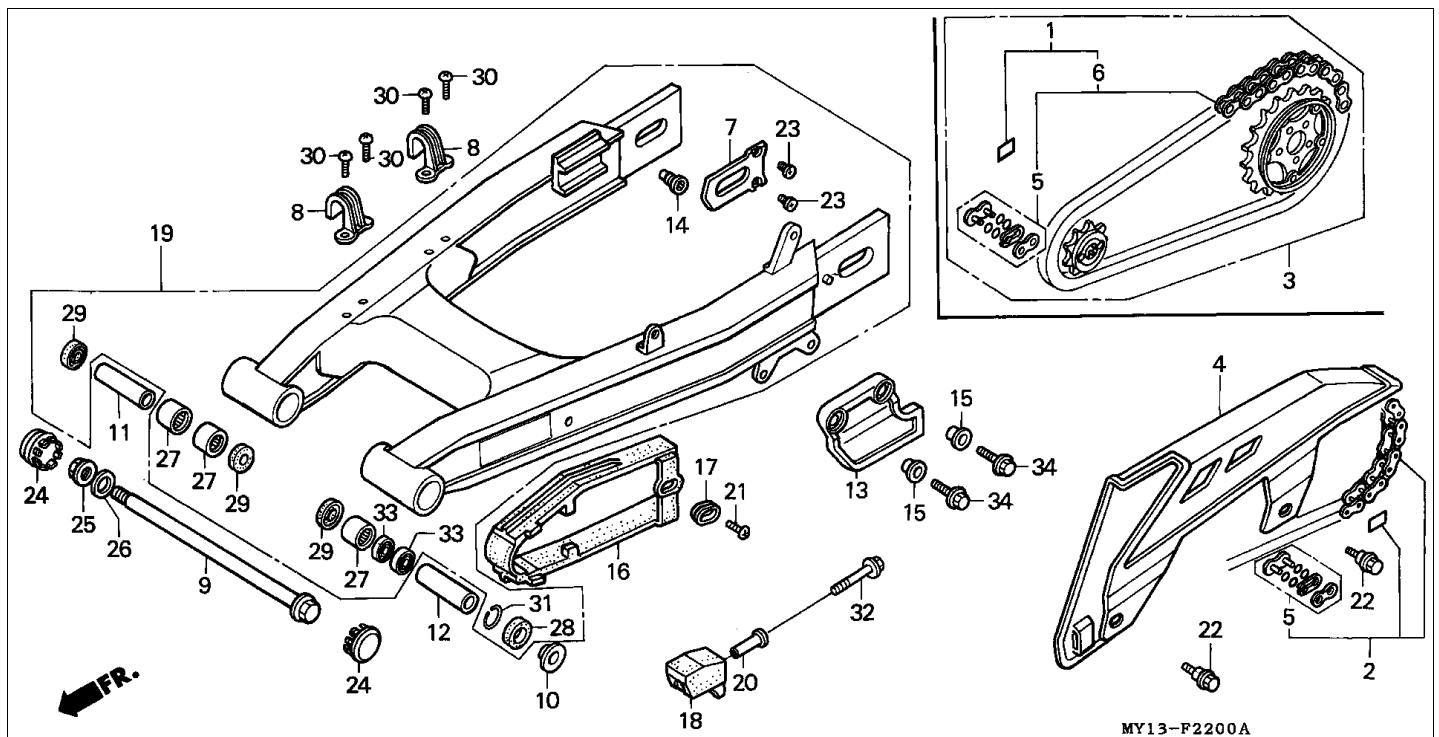

Block F-22 SWINGARM/CHAIN CASE

Refrn	Part Number	Parts Description	Unit Qty	Repair Qty
3	06406-MAY-871	CHAIN KIT, DRIVE	001	0
4	40510-MY1-000	CASE, DRIVE CHAIN	001	0
5	40535-MY5-306	JOINT SET, DRIVE CHAIN (RK EXCEL)	001	0
5	40535-MY9-305	JOINT SET, DRIVE CHAIN (DAIDO)	001	0
6	40540-MAY-005	CHAIN, DRIVE (RK525SMOZ5-130LJFZ)(RK EXCEL)	001	0
6	40540-MY1-305	CHAIN, DRIVE (DID525V8-124ZB) (DAIDO)	001	0
6	06405-MAY-P10	CHAIN SET, DRIVE (RK EXCEL) (RK525SMOZ5-122L-130L)	001	0
6	06405-MY1-P00	CHAIN SET, DRIVE (DAIDO) (DID525V8-122L-130L)	001	0
7	42307-MK5-000	WASHER, RR. FORK INNER	002	0
8	43468-KS6-700	GUIDE, RR. BRAKE HOSE	002	0
9	52101-MV9-000	BOLT, SWINGARM PIVOT	001	0
10	52105-KM4-000	COLLAR B, RR. FORK PIVOT	001	0
11	52141-MV1-000	COLLAR, R. RR. FORK	001	0
12	52143-MY1-000	COLLAR, L. PIVOT	001	0
13	52156-KB7-000	GUARD, CHAIN	001	0
14	52156-KV6-000	PIN, CHAIN ADJUSTER	002	0
15	52159-KB7-000	COLLAR, CHAIN GUARD	002	0
16	52170-MS8-005	SLIDER, CHAIN	001	0
17	52171-KR6-000	WASHER, CHAIN SLIDER	001	0
18	52181-MM9-000	SLIDER, CHAIN LOWER	001	0
19	52200-MY1-305	SWINGARM SET	001	0
20	53209-HA0-000	COLLAR, HANDLE COVER MOUNTING	001	0
21	90115-KV3-700	SCREW, PAN, 5X8	001	0
22	90116-ME9-000	BOLT, FLANGE, 6MM	002	0
23	90124-KA3-830	SCREW, FLAT, 5X4.5	004	0
24	90302-MM9-000	CAP, PIVOT	002	0
25	90305-GE8-003	NUT, U, 14MM	001	0
26	90504-KE1-000	WASHER, RR. AXLE	001	0
27	91071-KS6-004	BEARING, SWINGARM PIVOT (NTN)	003	0
28	91212-KM1-005	OIL SEAL, 22X32X5	001	0
29	91254-KS6-003	DUST SEAL, 20X26X4.5 (ARAI)	003	0
30	93500-050080A	SCREW, PAN, 5X8	004	0
31	94520-32000-	CIRCLIP, INTERNAL, 32MM	001	0
32	95701-0604000	BOLT, FLANGE, 6X40	001	0
33	96100-6002010	BEARING, RADIAL BALL, 6002	002	0
34	96300-0602000	BOLT, FLANGE, 6X20	002	0