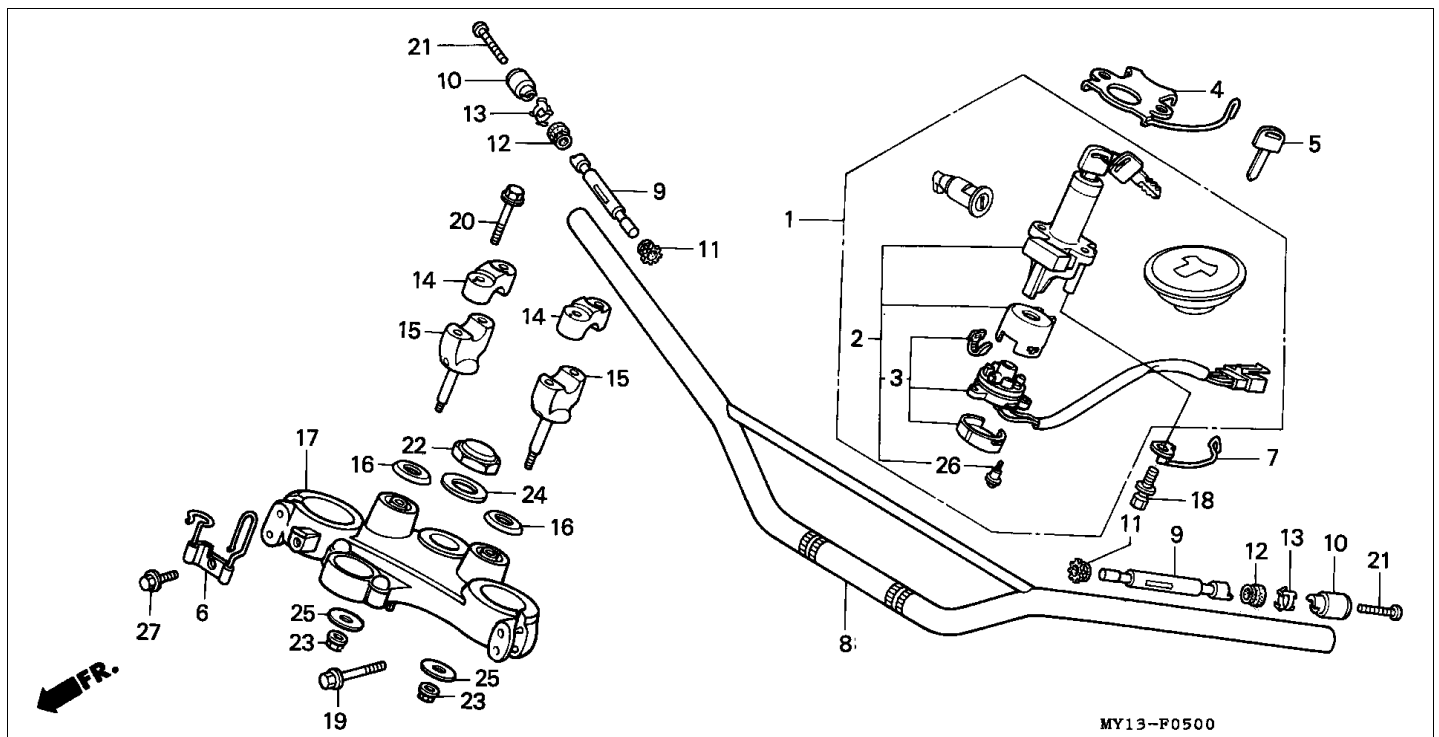

Block F-5 HANDLE PIPE/TOP BRIDGE

Refrn	Part Number	Parts Description	Unit Qty	Repair Qty
1	35010-MAY-670	KEY SET	001	0
2	35100-MAY-670	SWITCH ASSY., COMBINATION & LOCK	001	0
3	35101-MY1-611	BASE COMP., CONTACT	001	0
4	35106-MY1-610	COVER, COMBINATION SWITCH	001	0
5	35121-KW3-771	KEY, BLANK (TYPE 1) (KEY NO. AXX / BXX)	(1)	0
5	35122-KW3-771	KEY, BLANK (TYPE 2) (KEY NO. CXX / DXX)	(1)	0
6	45461-MS8-000	HOLDER, BRAKE HOSE UPPER	001	0
8	53100-MY1-000	BAR, STEERING HANDLE *YR112MU*	001	0
9	53104-MS2-000	WEIGHT B, STEERING HANDLE	002	0
10	53105-MY1-000	WEIGHT, STEERING HANDLE	002	0
10	53105-MY1-010	WEIGHT, STEERING HANDLE	002	0
11	53106-KR3-000	RUBBER A, HANDLE WEIGHT	002	0
12	53107-MY1-000	RUBBER B, HANDLE WEIGHT	002	0
13	53108-KR3-770	RING, HANDLE WEIGHT SNAP	002	0
14	53131-MS8-000	HOLDER, UPPER	002	0
15	53132-MS8-000	HOLDER, HANDLE UNDER	002	0
16	53135-MS8-000	CAP, HANDLE PIPE	002	0
17	53220-MS8-010	BRIDGE COMP., FORK TOP	001	0
18	90100-MW6-610	BOLT, COMBINATION SWITCH SETTING	002	0
19	90103-KF0-000	BOLT, FLANGE, 8X45	004	0
20	90111-362-000	BOLT, FLANGE, 8X36	004	0
21	90191-KT7-750	SCREW, OVAL, 6X60	002	0
22	90304-415-000	NUT, STEERING STEM	001	0
23	90309-KF0-003	NUT, FLANGE, 8MM	002	0
24	90503-283-000	WASHER, STEERING STEM	001	0
25	90535-KB9-000	WASHER, HANDLE CUSHION	002	0
26	91059-KY2-711	SCREW, TAPPING, 3X16	003	0
27	96500-0601007	BOLT, FLANGE, 6X10	001	0