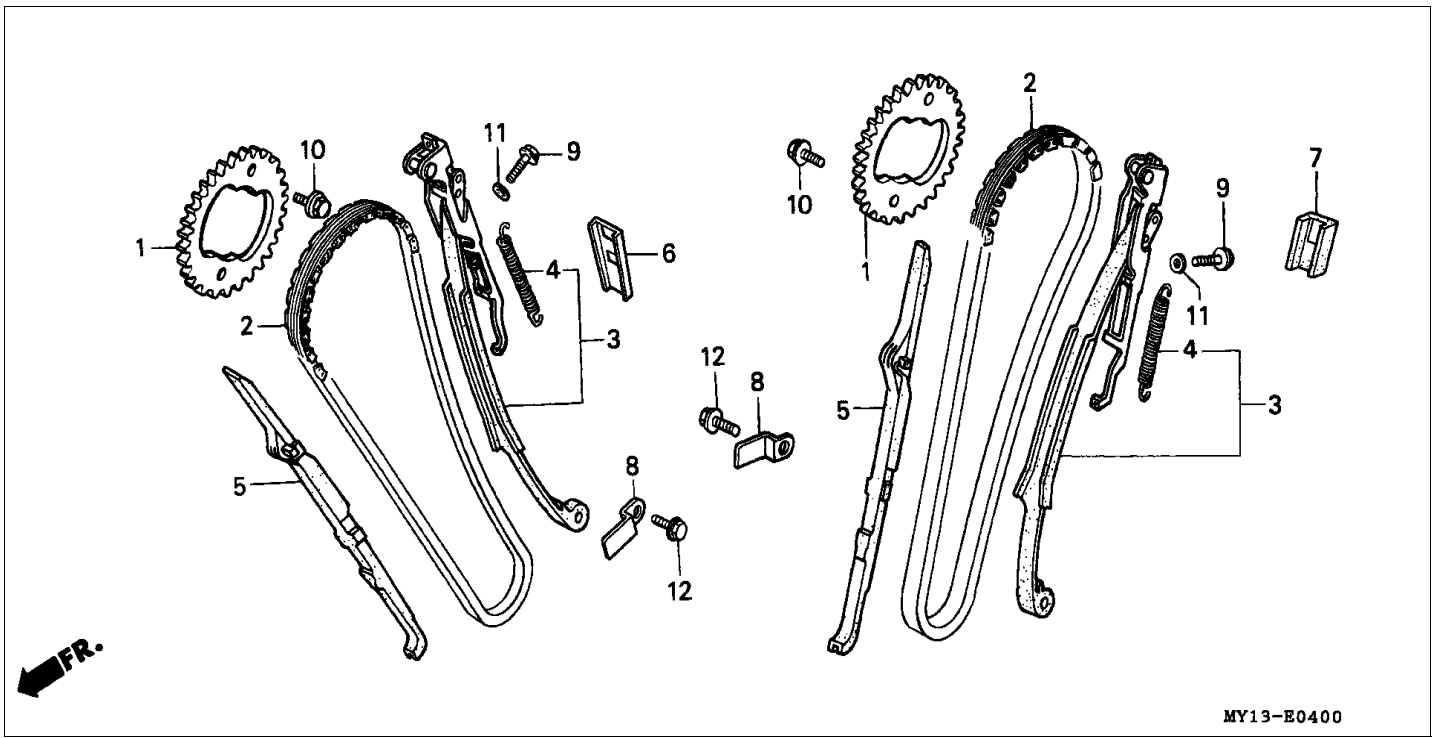

**Block E-4 CAM CHAIN/TENSIONER**

Refnr	Part Number	Parts Description	Unit Qty	Repair Qty
1	14322-MZ8-B40	SPROCKET, CAM (40T)	002	0
2	14401-MN1-671	CHAIN, CAM (BORG WARNER)(118L)	002	0
3	14510-MR1-000	TENSIONER COMP., CAM CHAIN	002	0
4	14516-MG8-003	SPRING, CAM CHAIN TENSIONER (NIPPON HATSUJO)	002	0
5	14522-MV1-000	GUIDE, CAM CHAIN	002	0
6	14531-MN8-000	RUBBER, FR. CUSHION	001	0
7	14532-MN8-000	RUBBER, RR. CUSHION	001	0
8	14623-MV1-000	PLATE, TENSIONER SETTING	002	0
9	90021-KE9-000	BOLT, SPECIAL, 6MM	004	0
10	90086-MZ8-H00	BOLT, FLANGE SPECIAL, 7X13	004	0
11	90441-706-000	WASHER, SEALING, 6MM	004	0
12	95701-0601600	BOLT, FLANGE, 6X16	002	0