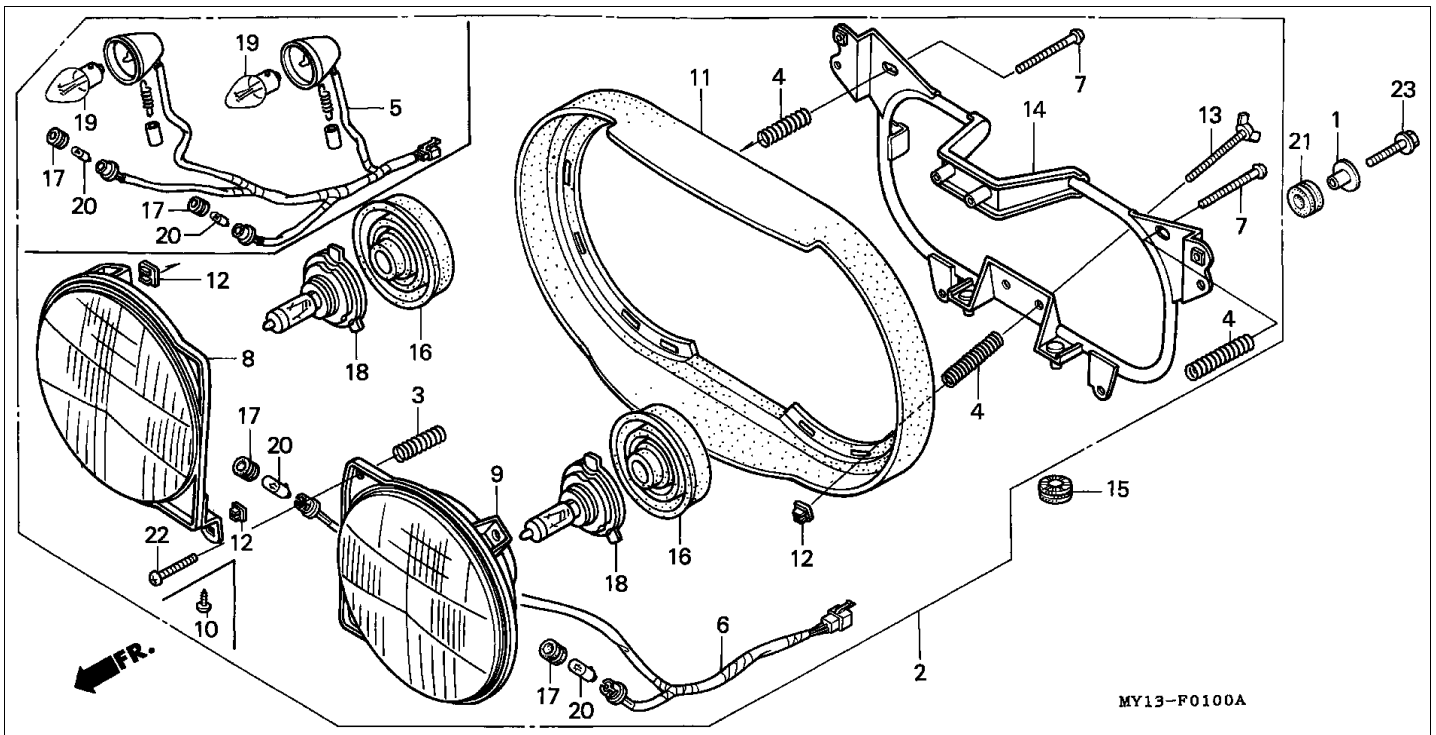

Block F-1 HEADLIGHT

Refnr	Part Number	Parts Description	Unit Qty	Repair Qty
1	19052-MB0-000	COLLAR, RADIATOR MOUNTING	002	0
2	33100-MY1-711	HEADLIGHT ASSY., DUAL (12V 60/55W)	001	0
3	33107-KR0-003	SPRING, SETTING	002	0
4	33108-MJ0-003	SPRING, ADJUSTING	004	0
6	33110-MY1-711	SOCKET ASSY., POSITION LIGHT	001	0
7	33114-MS8-871	SCREW, BEAM ADJUSTING	002	0
8	33120-MY1-711	HEADLIGHT UNIT, R.	001	0
9	33121-MY1-611	HEADLIGHT UNIT, L.	001	0
11	33130-MY1-003	RUBBER, HEADLIGHT SEAL	001	0
12	33135-MS8-611	NUT, SPECIAL	004	0
13	33142-MM9-003	SCREW, SPECIAL	002	0
14	33155-MY1-631	BRACKET COMP.	001	0
15	33157-MJ0-000	RUBBER, HEADLIGHT BRACKET	002	0
16	33180-MJ0-010	COVER, RUBBER	002	0
17	33905-371-601	RUBBER, JOINT	002	0
18	34901-MC7-601	BULB, HEADLIGHT (STANLEY) (12V 60/55W)	002	0
18	34901-MC7-602	BULB, HEADLIGHT (STANLEY) (12V 60/55W)	002	0
20	34903-388-611	BULB, POSITION (12V 4W)	002	0
21	61103-430-000	RUBBER, FR. FENDER MOUNTING	002	0
22	90110-MK5-611	SCREW, PAN	002	0
23	95701-0602207	BOLT, FLANGE, 6X22	002	0