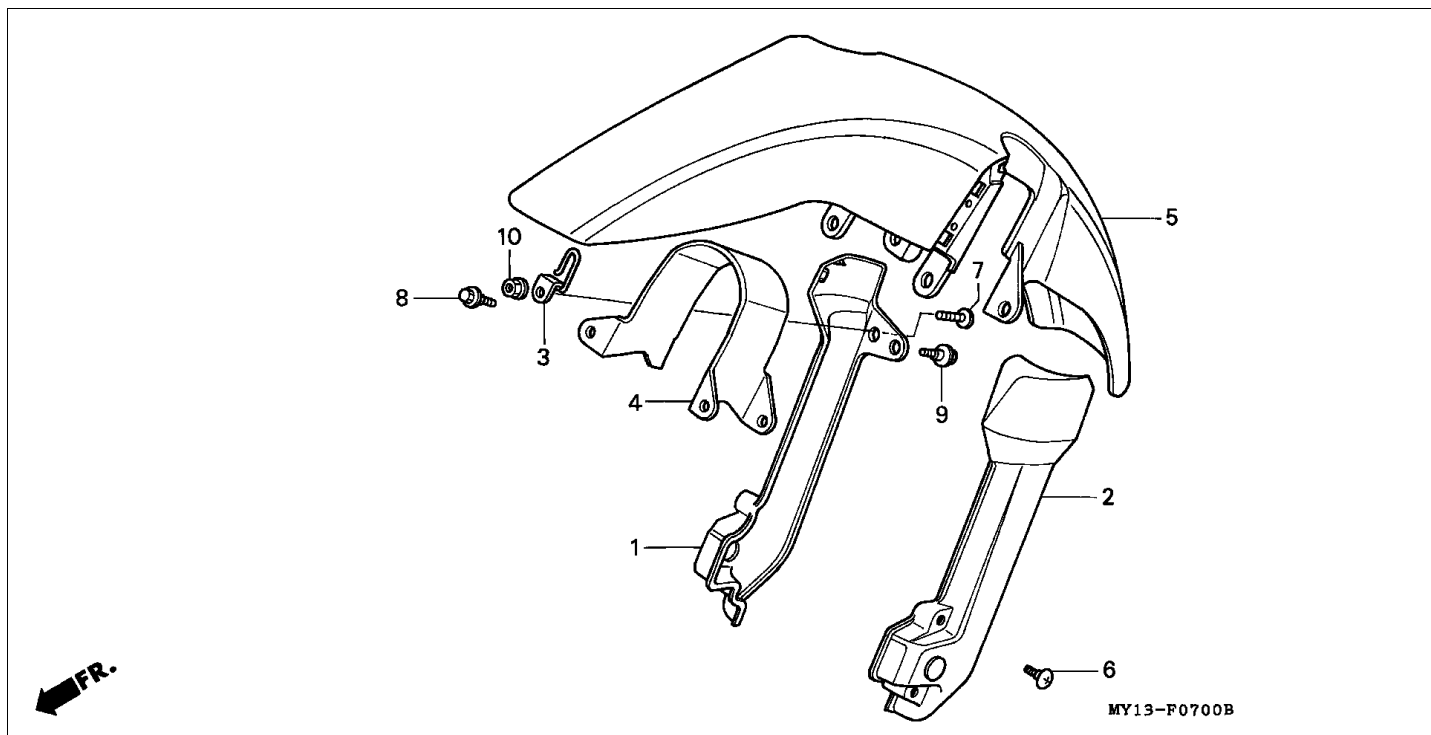

Block F-7 FRONT FENDER

Refnr	Part Number	Parts Description	Unit Qty	Repair Qty
1	45340-MAY-640	COVER, R. BOTTOM CASE *NH138*	001	0
1	45340-MAY-830	COVER, R. BOTTOM CASE *NH1*	001	0
2	45350-MAY-640	COVER, L. BOTTOM CASE *NH138*	001	0
2	45350-MAY-830	COVER, L. BOTTOM CASE *NH1*	001	0
3	45451-MV1-000	GUIDE, SPEEDOMETER CABLE	001	0
4	53240-MY1-930	BRACE, FR. FORK	001	0
5	61100-MAY-640	FENDER, FR. *NH138*	001	0
5	61100-MS8-000	FENDER, FR. *NH1*	001	0
6	90103-MN9-000	BOLT, FR. DISK	004	0
7	90105-KS6-700	BOLT, DISK, 6X17	001	0
8	90106-MM9-000	BOLT, FR. FENDER FIXING	002	0
9	90106-MN9-000	BOLT, FR. FENDER FIXING	002	0
10	94071-06080-	NUT-WASHER, 6MM	001	0