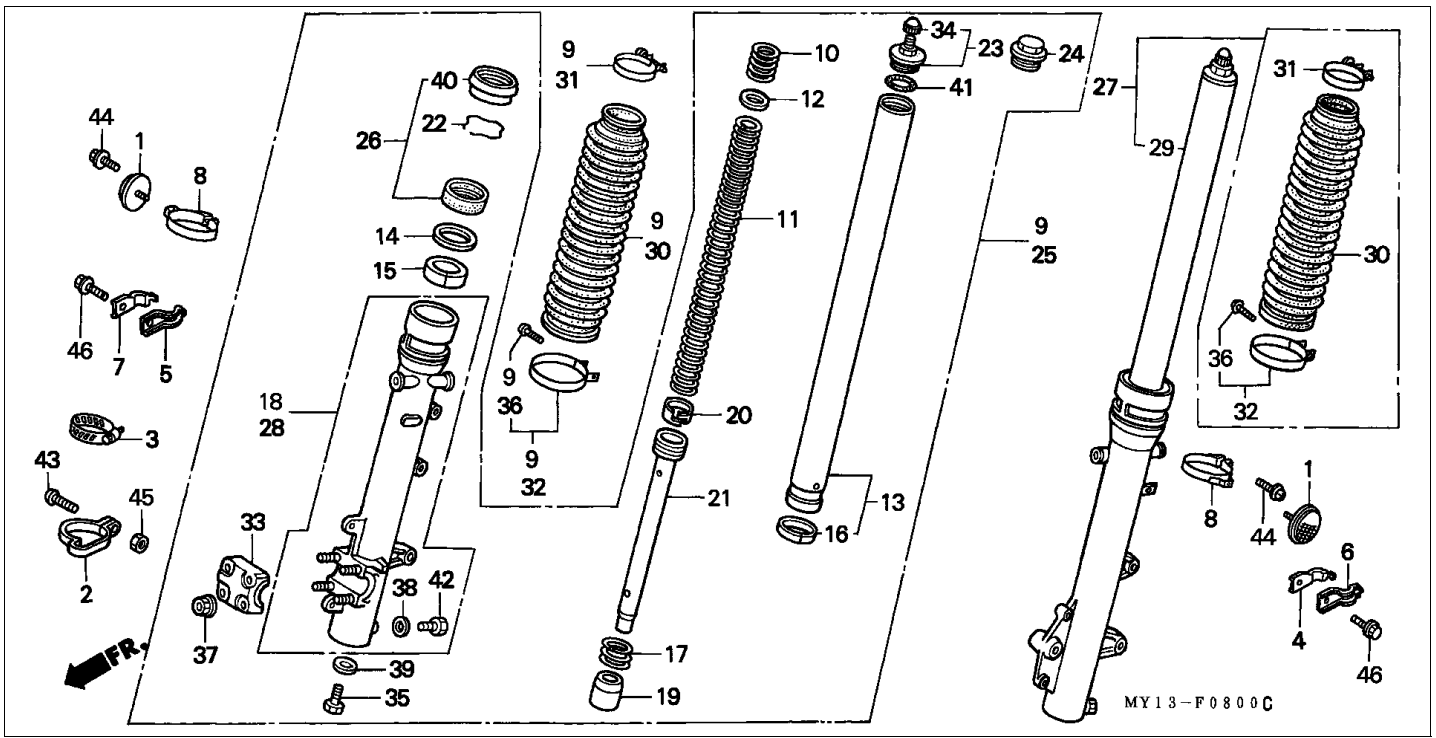

Block F-8 FRONT FORK

Refrn	Part Number	Parts Description	Unit Qty	Repair Qty
2	44832-MAY-000	CLAMP, SPEEDOMETER CABLE	001	0
4	45464-MM9-000	CLAMPER A, BRAKE HOSE	001	0
5	45464-MV1-000	CLAMPER A, BRAKE HOSE	001	0
6	45465-MM9-000	CLAMPER B, BRAKE HOSE	001	0
7	45465-MV1-000	CLAMPER B, BRAKE HOSE	001	0
10	51401-MY1-003	SPRING A, FR. FORK	002	0
11	51402-MY1-003	SPRING B, FR. FORK	002	0
12	51405-KA4-711	SEAT, SPRING	002	0
13	51410-MV1-003	PIPE COMP., FR. FORK (SHOWA)	002	0
14	51412-KA4-711	RING, BACK UP	002	0
15	51414-MN1-671	BUSH, GUIDE	002	0
16	51415-MN1-671	BUSH, SLIDER	002	0
17	51416-KA4-831	SPRING, FR. REBOUND (SHOWA) (34.3N/MM, 3.5KG/MM)	002	0
18	51420-MAY-003	CASE COMP., R. BOTTOM	001	0
19	51432-MG7-003	PIECE, OIL LOCK	002	0
20	51437-KA4-711	RING, PISTON (SHOWA)	002	0
21	51440-MY1-003	PIPE, SEAT	002	0
22	51447-KA4-711	RING, OIL SEAL STOPPER	002	0
24	51454-MAY-003	BOLT, FR. FORK	002	0
25	51480-MAY-003	FORK SUB ASSY., R. FR. (SHOWA)	001	0
26	51490-KA4-831	SEAL SET, FR. FORK (SHOWA)	002	0
28	51520-MAY-003	CASE COMP., L. BOTTOM	001	0
29	51580-MAY-003	FORK SUB ASSY., L. FR. (SHOWA)	001	0
30	51611-MS8-003	BOOT, FR. FORK *NH1*	002	0
31	51612-KA4-831	BAND, BOOT UPPER (SHOWA)	002	0
32	51613-MK2-003	BAND, BOOT LOWER	002	0
33	51634-MV1-003	HOLDER, AXLE	001	0
35	90116-KV3-701	BOLT, SOCKET, 8MM	002	0
36	90202-MK2-003	SCREW, PAN, 3.5X25	002	0
37	90301-473-003	NUT, U, 6MM	004	0
39	90544-283-000	WASHER, SPECIAL, 8MM	002	0
40	91254-KA4-831	DUST SEAL, FR. FORK	002	0
41	91356-KA4-711	O-RING, 35.2X2.4	002	0
43	93500-050200G	SCREW, PAN, 5X20	001	0
45	94001-050000S	NUT, HEX., 5MM	001	0
46	96001-0601207	BOLT, FLANGE, 6X12	002	0