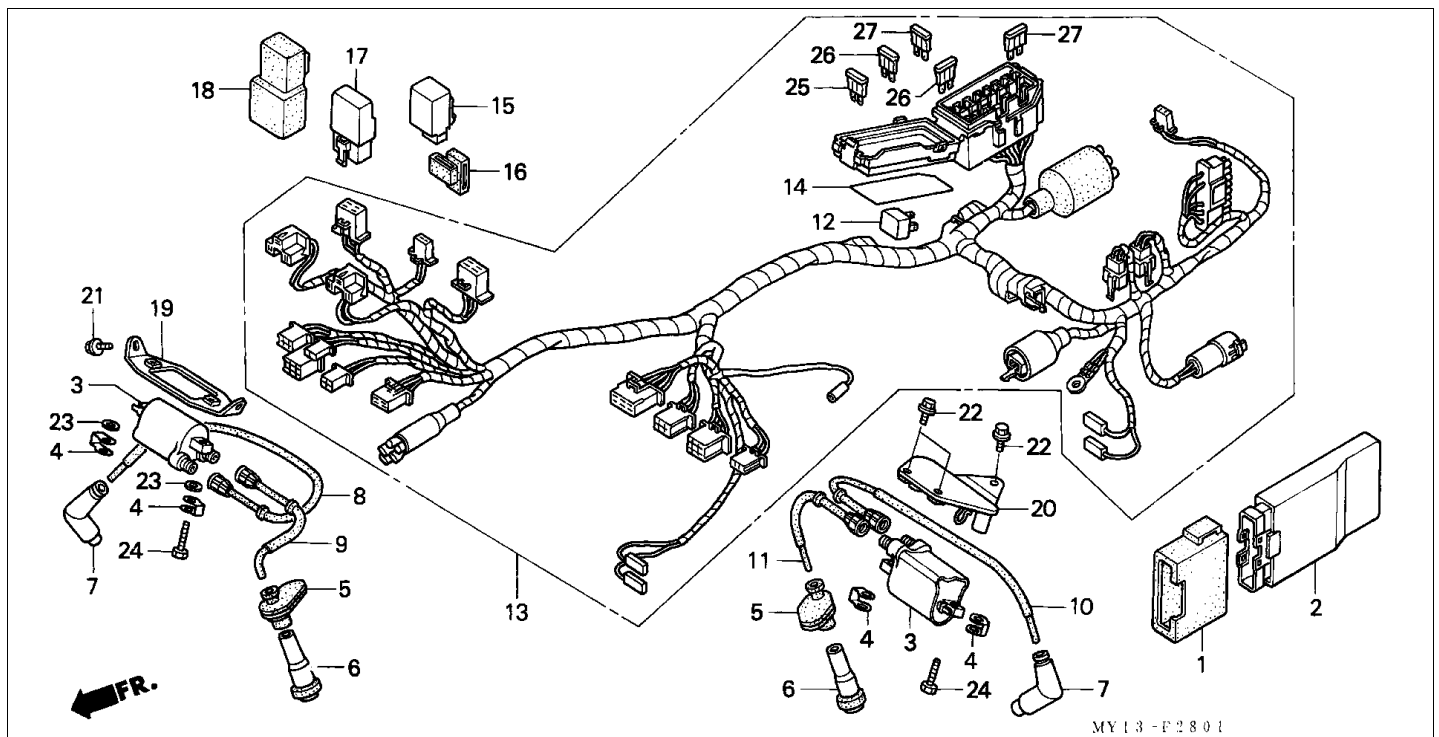

Block F-28-1 WIRE HARNESS/ IGNITION COIL (2)

Refrn	Part Number	Parts Description	Unit Qty	Repair Qty
1	30405-MT6-000	CUSHION, SPARK UNIT	001	0
2	30410-MAY-621	SPARK UNIT	001	0
3	30510-MM8-003	COIL COMP., IGNITION (TEC)	002	0
4	30520-ML7-000	SPACER, IGNITION COIL	004	0
5	30605-MF5-000	SEAL, PLUG CAP	002	0
6	30701-MF5-000	CAP ASSY., NOISE SUPPRESSOR	002	0
7	30701-MN8-010	CAP ASSY., NOISE SUPPRESSOR	002	0
8	30731-MAY-621	CORD, R. FR. HIGH TENSION	001	0
9	30732-MAY-621	CORD, L. FR. HIGH TENSION	001	0
10	30733-MAY-621	CORD, R. RR. HIGH TENSION	001	0
11	30734-MAY-621	CORD, L. RR. HIGH TENSION	001	0
12	31700-196-000	RECTIFIER COMP., SILICON	001	0
13	32100-MAY-610	HARNESS, WIRE	001	0
14	38215-MY1-300	LABEL, FUSE	001	0
15	38301-MF8-771	RELAY COMP., WINKER (TATEISHI)	001	0
16	38306-KJ6-740	SUSPENSION, WINKER RELAY	001	0
17	38501-GN2-014	RELAY COMP., STARTER (MITSUBA)	002	0
18	38506-GC7-611	SUSPENSION, STARTER RELAY (MITSUBA)	002	0
19	50150-MAY-620	STAY, FR. IGNITION COIL	001	0
20	50156-MAY-620	STAY, RR. IGNITION COIL	001	0
21	90004-GHB-600	BOLT, FLANGE, 6X10 (NSHF)	002	0
22	90004-GHB-610	BOLT, FLANGE, 6X12 (NSHF)	003	0
23	90545-044-000	WASHER, CRANK ARM	002	0
24	92101-060224J	BOLT, HEX., 6X22	004	0
25	98200-31000-	FUSE, BLADE (10A)	004	0
26	98200-31500-	FUSE, BLADE (15A)	002	0
27	98200-32000-	FUSE, BLADE (20A)	002	0