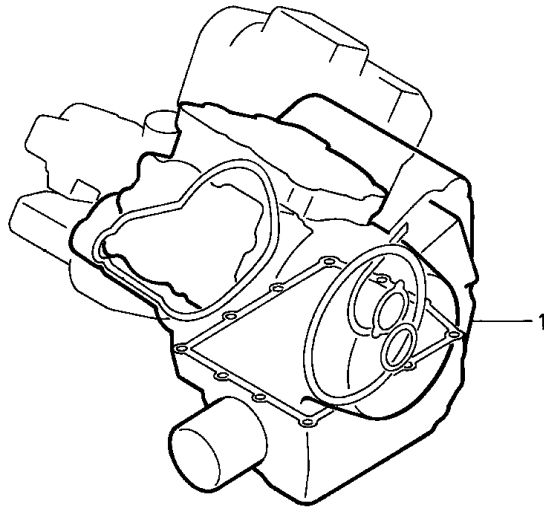

ENG2 - X0004

Block EOP-2 GASKET KIT B

Refnr	Part Number	Parts Description	Unit Qty	Repair Qty
1	06112-MY1-010	GASKET KIT B	001	0
1	11343-MV1-000	GASKET, PULSER COVER	001	0
1	11394-MV1-850	GASKET, R. COVER	001	0
1	11395-MV1-850	GASKET, L. COVER	001	0
1	15154-425-000	GASKET, OIL STRAINER	001	0
1	19226-MM9-000	GASKET, WATER PUMP COVER	001	0
1	90441-706-000	WASHER, SEALING, 6MM	001	0
1	90441-ME9-000	WASHER, SEALING, 8MM	001	0
1	90463-ML7-000	WASHER, SEALING, 6.5MM	001	0
1	91301-250-000	O-RING, 21.5MM	001	0
1	91301-MV1-851	O-RING, 9.8X2.4	002	0
1	91302-MB0-013	O-RING, 32.95X2.62 (ARAI)	001	0
1	91303-377-000	O-RING, 13.8X2.5	001	0
1	91303-KF0-003	O-RING, 14.8X2.4 (ARAI)	002	0
1	91305-MG7-003	O-RING, 5X1.7 (ARAI)	002	0
1	91309-425-003	O-RING, 24.4X3.1 (ARAI)	001	0
1	91312-PC6-003	O-RING, 57.8X2.4	001	0
1	91313-MB0-003	O-RING, 14.7X2.2 (ARAI)	001	0
1	91315-MF5-003	SEAL, OIL PIPE	002	0
1	91318-500-000	O-RING, 27X2.7	001	0
1	91318-ME5-003	O-RING, 5.6X1.9 (ARAI)	001	0
1	91319-300-000	O-RING, 13X2.5	001	0
1	91356-425-003	O-RING, 30MM	001	0
1	94109-14000-	WASHER, DRAIN PLUG, 14MM	001	0