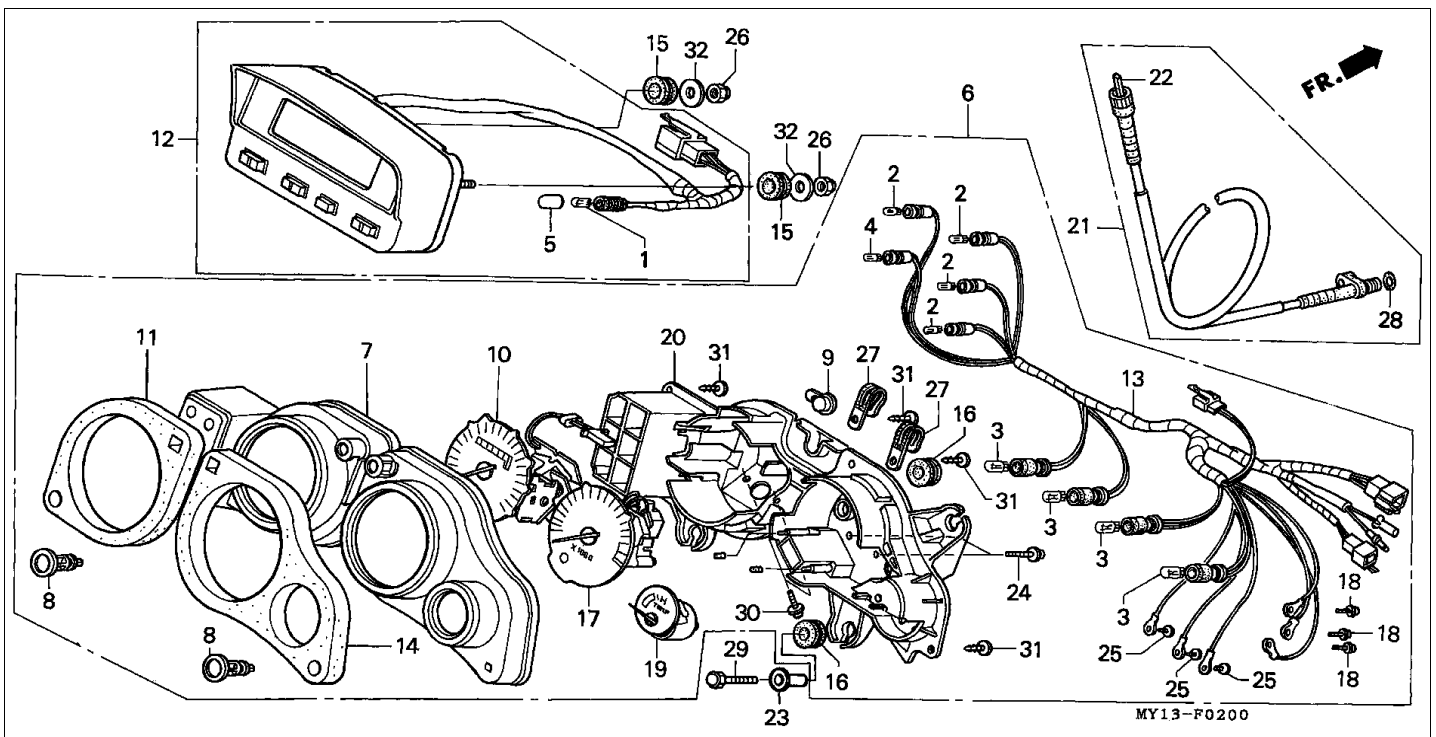

Block F-2 METER

Refrn	Part Number	Parts Description	Unit Qty	Repair Qty
1	34908-GE0-701	BULB, WEDGE BASE (12V/2W)	001	0
2	34908-KM1-671	BULB, WEDGE BASE (T6.5) (12V 3W)	004	0
3	34909-KW3-003	BULB, WEDGE BASE (STANLEY) (12V 1.7W)	004	0
4	34908-MG9-951	BULB, WEDGE BASE (12V 1.7W)	001	0
5	34909-MV1-941	CAP, BULB	001	0
6	37100-MAY-861	METER ASSY., COMBINATION (KPH)	001	0
7	37110-MAY-861	CASE ASSY., UPPER	001	0
8	37112-MS8-003	CLIP, METER PANEL	002	0
9	37113-ML7-008	CAP	001	0
10	37200-MY1-003	SPEEDOMETER ASSY. (KPH)	001	0
11	37205-MV1-941	PANEL, SPEEDOMETER	001	0
12	37220-MAY-671	METER ASSY., DIGITAL TRIP	001	0
13	37222-MAY-621	SOCKET COMP.	001	0
14	37241-MV1-941	PANEL, TACHOMETER & TEMPERATURE METER	001	0
15	37242-435-700	RUBBER, SPEEDOMETER MOUNTING	002	0
16	37244-MB6-631	RUBBER, METER MOUNTING	004	0
17	37250-MAY-621	TACHOMETER ASSY.	001	0
18	37305-KE5-008	SCREW-WASHER, 3X22	003	0
19	37400-MAY-861	METER ASSY., TEMPERATURE	001	0
20	37610-MAY-621	CASE ASSY., LOWER	001	0
21	44830-MAY-620	CABLE ASSY., SPEEDOMETER	001	0
22	44831-443-720	CABLE, SPEEDOMETER INNER	001	0
23	84702-KV0-670	COLLAR, NUMBER PLATE BRACKET	004	0
24	90032-ML7-671	SCREW, TAPPING, 4X36	002	0
25	90108-GN2-008	SCREW-WASHER, 3X10	002	0
26	90201-428-900	NUT, CAP, 6MM	002	0
27	90651-KW3-670	CLAMP	002	0
28	91301-027-000	O-RING, 6.8X1.9	001	0
29	95701-0602507	BOLT, FLANGE, 6X25	004	0
30	93893-0401210	SCREW-WASHER, 4X12	002	0
31	93913-24420-	SCREW, TAPPING, 4X16 (PO)	008	0
32	94101-06700-	WASHER, PLAIN, 6MM	002	0