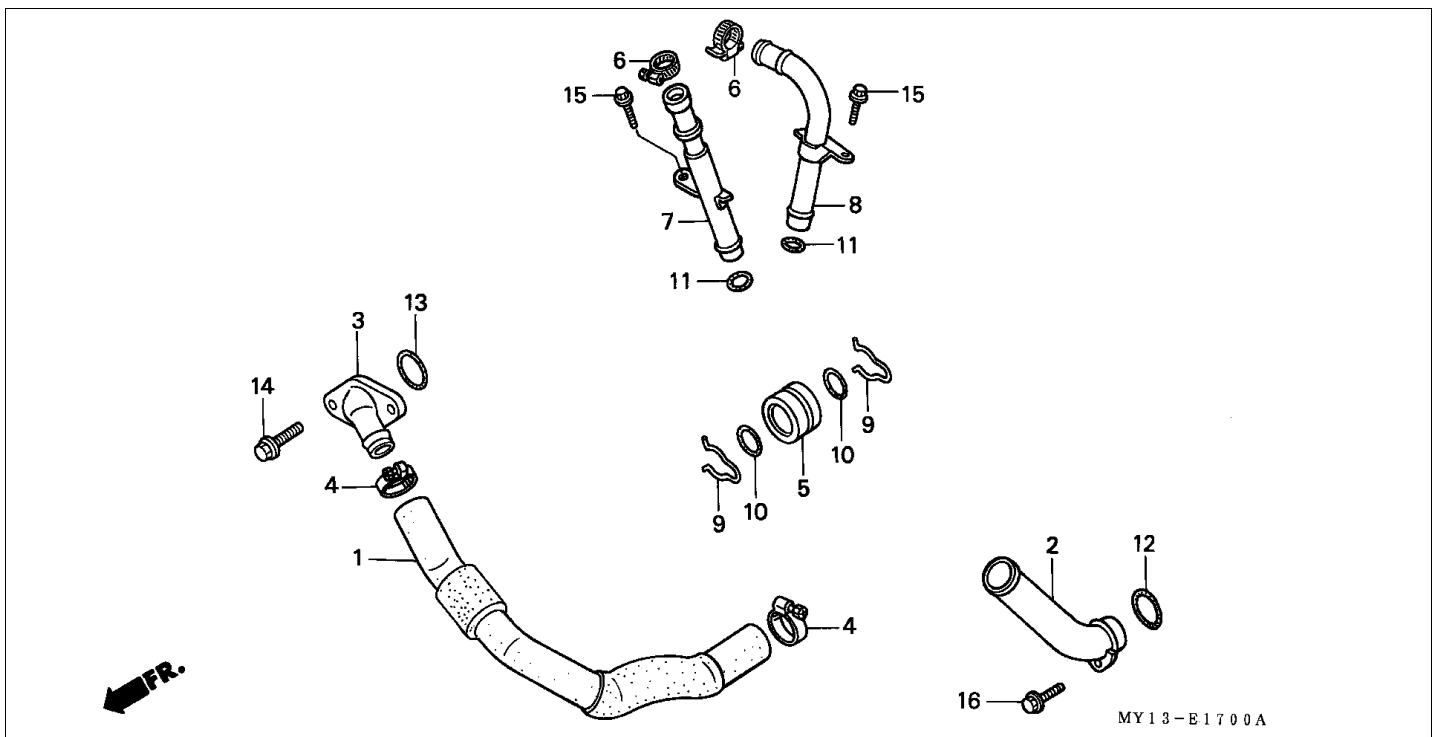

Block E-17 WATER PIPE

Refnr	Part Number	Parts Description	Unit Qty	Repair Qty
1	19501-MR1-000	HOSE, MAIN WATER	001	0
2	19502-MV1-000	PIPE, IN. WATER	001	0
3	19503-MR1-000	JOINT, WATER HOSE	001	0
4	19505-ML3-770	CLAMPER, WATER HOSE	002	0
5	19505-MR1-000	JOINT, WATER	001	0
6	19506-KS6-700	CLAMP B, WATER HOSE	002	0
7	19511-MV1-000	PIPE, FR. OUTLET WATER	001	0
8	19512-MAY-000	PIPE, RR. OUTLET WATER	001	0
9	90601-MR1-000	CLIP, RING, 18MM	002	0
10	91306-KK4-003	O-RING, 18X2.6 (ARAI)	002	0
11	91315-MN8-000	SEAL, WATER PIPE, 16MM	002	0
12	91316-MN8-000	SEAL, WATER PIPE, 28MM	001	0
13	91356-169-003	O-RING	001	0
14	95701-0602000	BOLT, FLANGE, 6X20	002	0
15	96001-0601200	BOLT, FLANGE, 6X12	002	0
16	96001-0601600	BOLT, FLANGE, 6X16	001	0