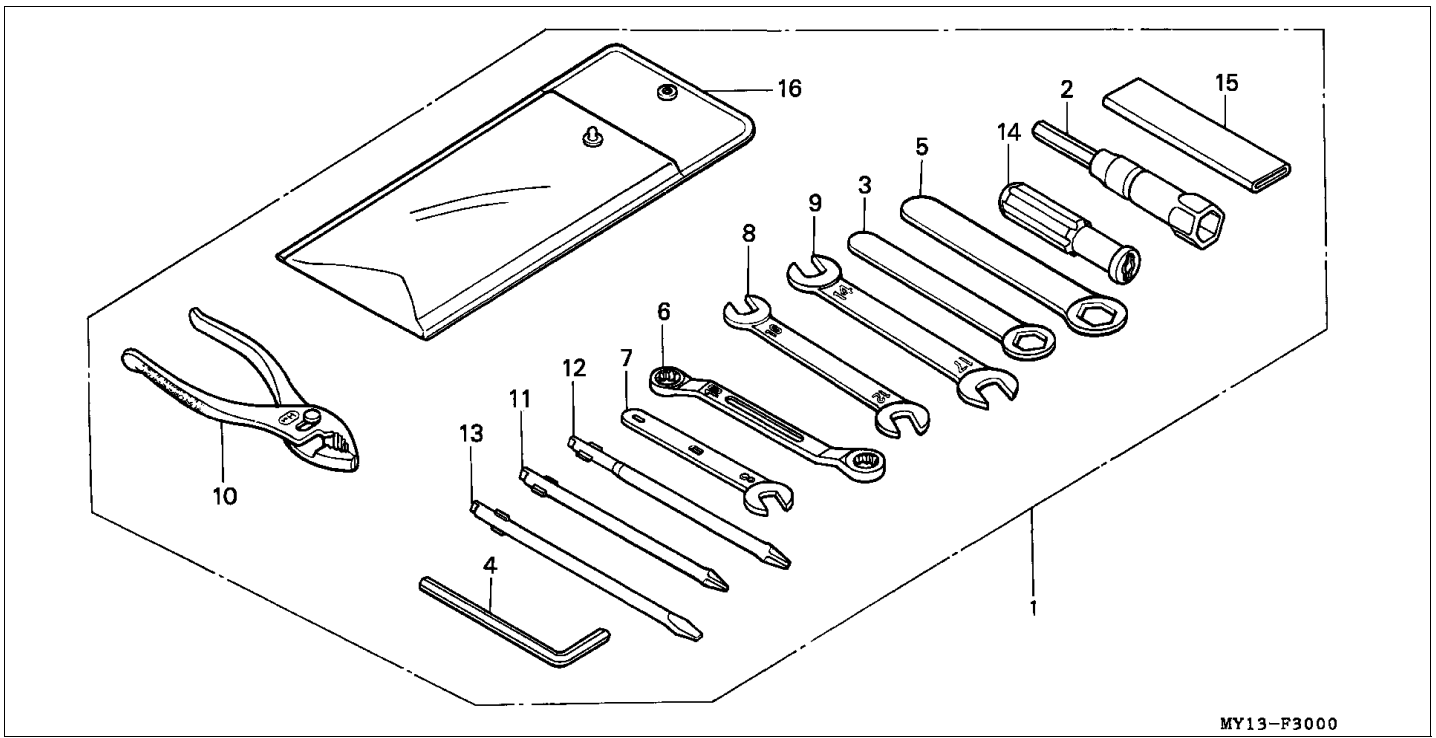

MY13-P3000

Block F-30 TOOLS

Refnr	Part Number	Parts Description	Unit Qty	Repair Qty
1	89010-MAY-G20	TOOL SET	001	0
2	89216-MY1-000	WRENCH, BOX (P18)	001	0
3	89218-MF5-000	WRENCH, EYE, 17MM	001	0
4	89221-MF8-770	WRENCH, HEX., 3MM	001	0
5	89223-MM9-000	WRENCH, EYE, 24MM	001	0
6	89227-461-000	WRENCH, EYE, 10X12	001	0
7	99001-08000-	SPANNER, 8	001	0
8	99001-10120-	SPANNER, 10X12	001	0
9	99001-14170-	SPANNER, 14X17	001	0
10	89210-GBJ-J00	PLIERS, 135 (RIKEN)	001	0
10	99002-13500-	PLIERS, 135	001	0
10	89210-GBJ-J10	PLIERS, 135 (KOWA)	001	0
11	99003-10000-	DRIVER 1, PLUS SCREW (NO.2)	001	0
12	99003-20000-	DRIVER 2, PLUS SCREW (NO.3)	001	0
13	99003-30000-	DRIVER 3, MINUS SCREW (NO.2)	001	0
14	99003-50000-	GRIP, SCREW DRIVER	001	0
15	99006-12000-	HANDLE, EYE WRENCH, 12MM	001	0
16	99008-02000-	BAG, TOOL, 200MM	001	0