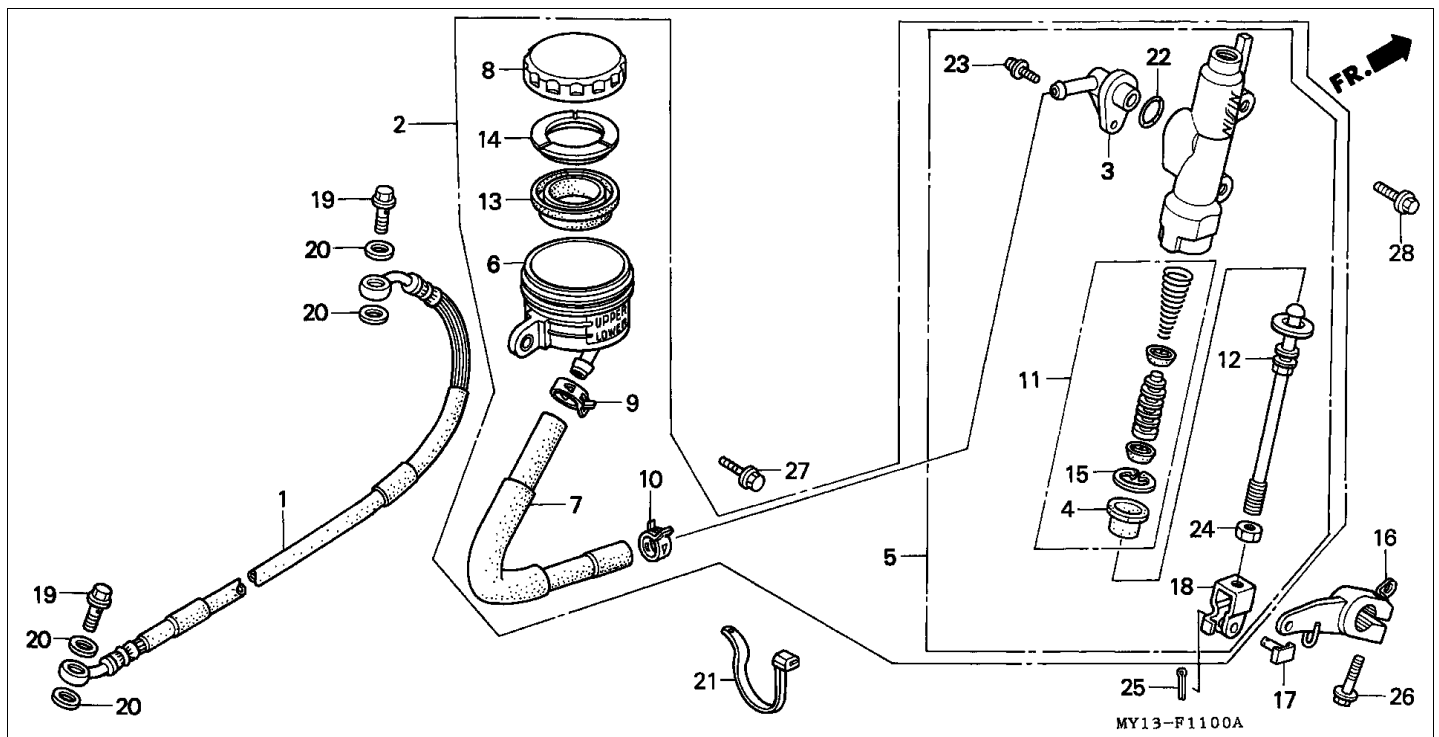

Block F-11 REAR BRAKE MASTER CYLINDER

Refrn	Part Number	Parts Description	Unit Qty	Repair Qty
1	43310-MAY-F01	HOSE COMP., RR. BRAKE	001	0
3	43503-MS8-006	CONNECTOR	001	0
4	43504-MB2-006	BOOT COMP.	001	0
5	43510-MY1-305	CYLINDER SUB ASSY., RR. MASTER (NISSIN)	001	0
6	43511-MR7-016	CUP COMP., OIL	001	0
7	43512-MY1-006	HOSE, MASTER CYLINDER	001	0
8	43513-MY1-006	CAP, OIL CUP	001	0
9	43514-KS6-701	CLAMP, MASTER CYLINDER OIL HOSE	001	0
10	43514-MN9-006	CLAMP, MASTER CYLINDER OIL HOSE	001	0
11	43520-MB2-305	PISTON SET, MASTER CYLINDER (NISSIN)	001	0
12	43530-MY1-006	ROD COMP., PUSH	001	0
13	45520-300-000	DIAPHRAGM	001	0
14	45521-MJ6-006	PLATE, DIAPHRAGM	001	0
15	46182-500-013	CIRCLIP	001	0
16	46502-MY1-930	ARM, RR. BRAKE MIDDLE	001	0
17	95015-54000-	PIN D, JOINT	001	0
18	46504-KV6-702	JOINT, BRAKE ROD	001	0
19	90145-MS9-612	BOLT, OIL, 10X22	002	0
20	90545-300-000	WASHER, OIL BOLT	004	0
22	91212-422-006	O-RING, 14.8X2.4	001	0
23	93893-0401217	SCREW-WASHER, 4X12	001	0
24	94002-080000S	NUT, HEX., 8MM	001	0
25	94201-20120-	PIN, SPLIT, 2.0X12	001	0
26	96300-0802508	BOLT, FLANGE, 8X25	001	0
27	96300-0601400	BOLT, FLANGE, 6X14	001	0
28	96300-0601600	BOLT, FLANGE, 6X16	002	0