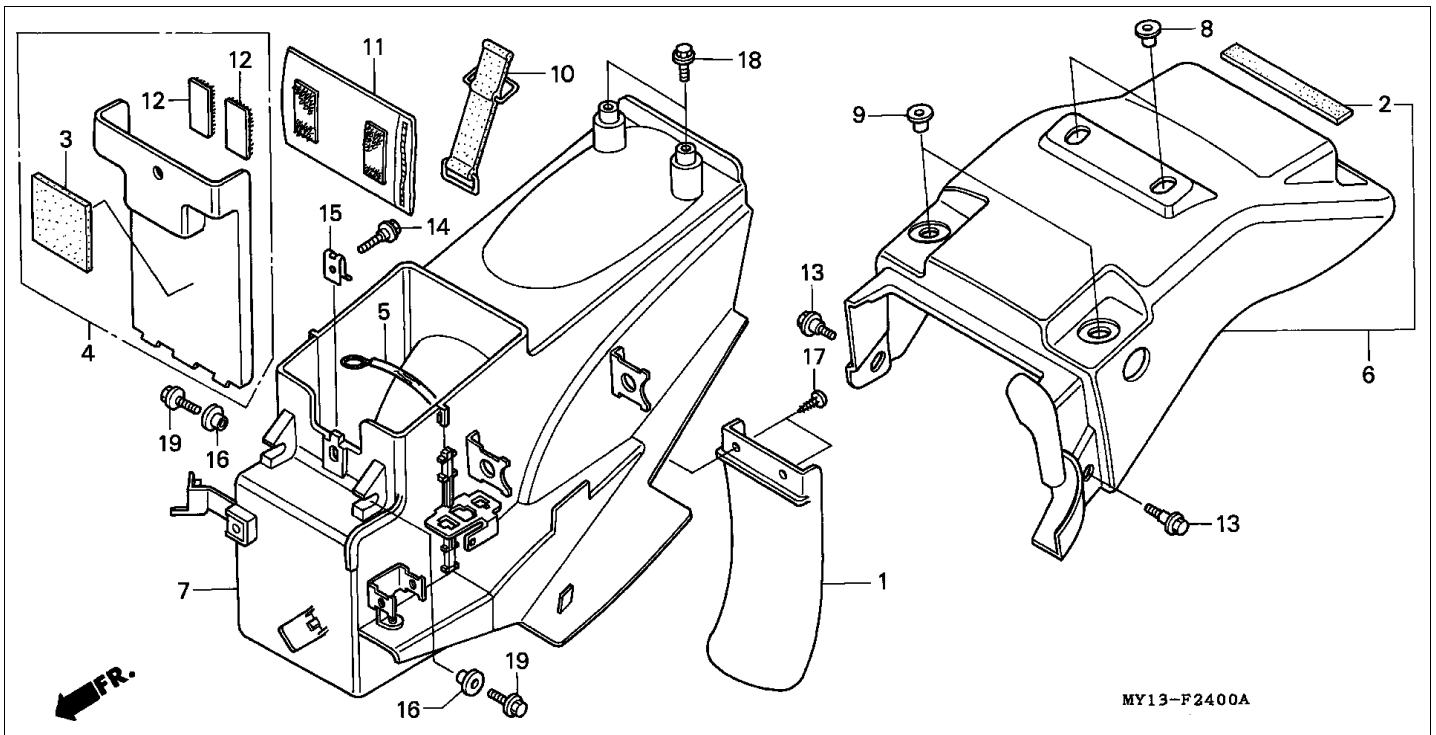

Block F-24 REAR FENDER

Refrn	Part Number	Parts Description	Unit Qty	Repair Qty
1	17218-KZ3-860	MUDGUARD, AIR CLEANER CASE	001	0
2	50126-GS3-000	CUSHION, RR. FENDER	001	0
3	50320-MY1-300	CUSHION, BATTERY	001	0
4	50325-MY1-000	COVER, BATTERY	001	0
5	77236-KM4-000	WIRE, HELMET SETTING	001	0
6	80100-MY1-000	FENDER, RR. *NH138*	001	0
6	80100-MAY-830	FENDER, RR. *NH1*	001	0
7	80101-MAY-620	FENDER B, RR.	001	0
8	80102-MAY-000	COLLAR, RR. FENDER	002	0
9	83515-428-000	COLLAR, TOOL BOX	002	0
10	83606-198-900	BAND, TOOL BOX	001	0
11	83642-GM2-000	BAG, OWNERS MANUAL	001	0
12	83643-MY1-300	TAPE, MAGIC (FEMALE)	002	0
13	90110-147-000	BOLT, FLANGE, 6MM	002	0
14	90111-GJ5-000	BOLT, FLANGE, 6MM	001	0
15	90305-KT7-000	NUT, CLIP, 6MM	001	0
17	93913-25310-	SCREW, TAPPING, 5X14 (PO)	002	0
18	95701-0601000	BOLT, FLANGE, 6X10	002	0
19	90112-MT3-000	SCREW, PAN, 6X20	002	0