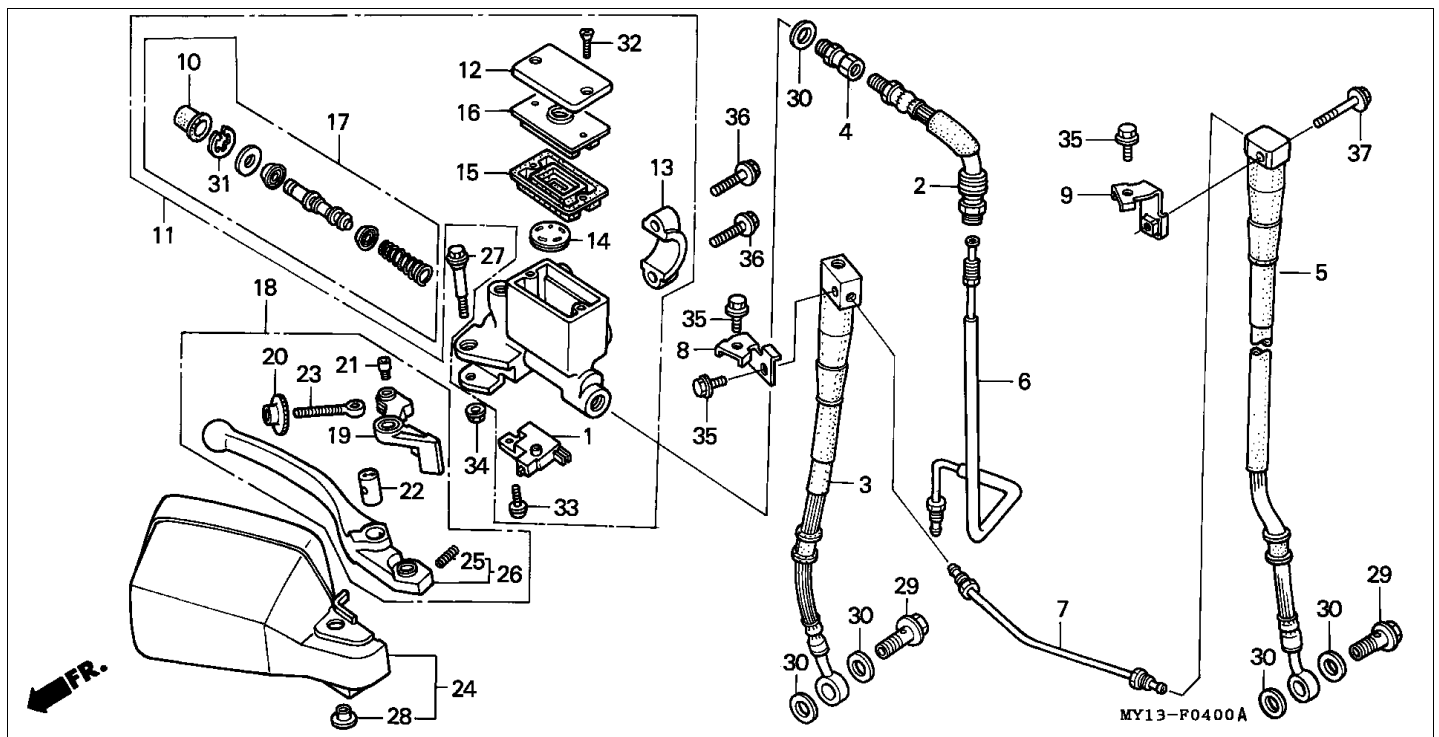

Block F-4 FR. BRAKE MASTER CYLINDER

Refrn	Part Number	Parts Description	Unit Qty	Repair Qty
1	35340-MM5-600	SWITCH ASSY., FR. STOP	001	0
2	45125-MV1-003	HOSE, BRAKE UPPER	001	0
3	45126-MAY-F01	HOSE COMP., R. FR. BRAKE	001	0
4	45127-KZ4-003	JOINT, BRAKE HOSE	001	0
5	45127-MAY-F01	HOSE COMP., L. FR. BRAKE	001	0
6	45135-MY1-000	PIPE COMP., FR. BRAKE UPPER	001	0
7	45136-MY1-000	PIPE COMP., FR. BRAKE LOWER	001	0
8	45462-MY1-000	STAY, R. FR. BRAKE HOSE	001	0
9	45463-MY1-000	STAY COMP., L. FR. BRAKE HOSE	001	0
10	45504-410-003	BOOT COMP.	001	0
11	45510-MV1-305	CYLINDER SUB ASSY., FR. BRAKE MASTER (NISSIN)	001	0
12	45513-KK1-771	CAP, MASTER CYLINDER	001	0
13	45517-166-006	HOLDER, MASTER CYLINDER	001	0
14	45518-MG3-016	SEPARATOR COMP.	001	0
15	45520-MG7-006	DIAPHRAGM	001	0
16	45521-HA2-006	PLATE, DIAPHRAGM	001	0
17	45530-471-831	CYLINDER SET, MASTER	001	0
18	53170-MN9-000	LEVER ASSY., R. HANDLE	001	0
19	53171-MJ4-006	KNOCKER, MASTER CYLINDER	001	0
20	53172-KV0-006	ADJUSTER, R. HANDLE LEVER	001	0
21	53177-KV0-006	BOLT, LEVER SOCKET, 5X5	001	0
22	53179-KV0-006	JOINT, LEVER	001	0
23	53180-KV0-006	BOLT, ADJUSTING	001	0
24	53180-MN9-000	GUARD, R. KNUCKLE *NH138*	001	0
24	53180-MN9-000	GUARD, R. KNUCKLE *NH1*	001	0
25	53181-KV0-006	SPRING, HANDLE LEVER	001	0
26	53185-MN9-305	LEVER SET, R. HANDLE	001	0
27	90114-MN9-006	BOLT, HANDLE LEVER	001	0
28	90127-KF0-770	COLLAR, 6X4	001	0
29	90145-MS9-612	BOLT, OIL, 10X22	002	0
30	90545-300-000	WASHER, OIL BOLT	005	0
31	90651-MA5-671	CIRCLIP	001	0
32	93600-040121G	SCREW, FLAT, 4X12	002	0
33	93893-0401217	SCREW-WASHER, 4X12	001	0
34	94050-06000-	NUT, FLANGE, 6MM	001	0
35	96001-0601207	BOLT, FLANGE, 6X12	003	0
36	96001-0602207	BOLT, FLANGE, 6X22	002	0
37	96001-0602507	BOLT, FLANGE, 6X25	001	0