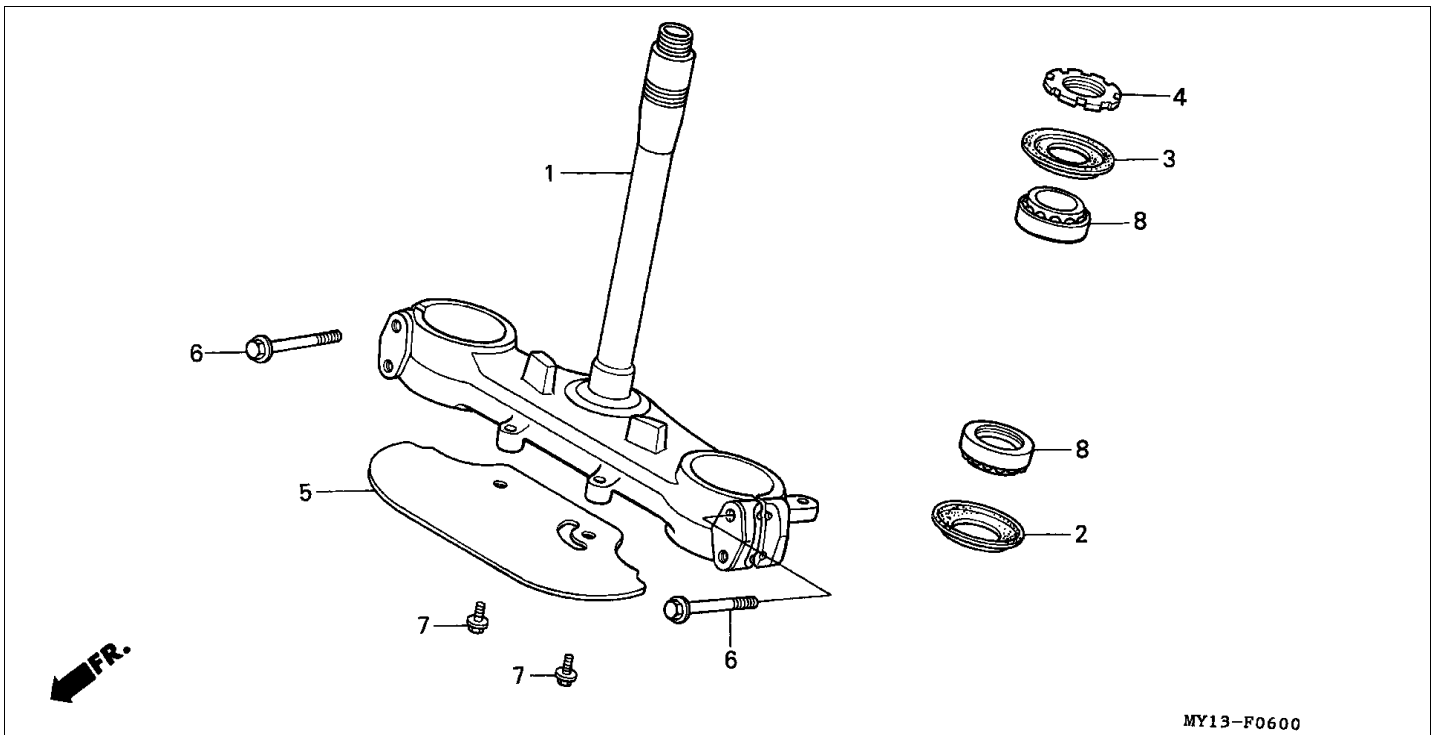

Block F-6 STEERING STEM

Refnr	Part Number	Parts Description	Unit Qty	Repair Qty
1	53200-MY1-000	STEM COMP., STEERING	001	0
2	53214-KA4-701	DUST SEAL, STEERING HEAD (ARAI)	001	0
3	53214-MM9-003	DUST SEAL, STEERING HEAD (ARAI)	001	0
4	53229-KN5-650	THREAD, STEERING HEAD TOP	001	0
5	61120-MM9-000	PLATE, AIR GUIDE	001	0
6	90107-KF0-000	BOLT, FLANGE, 8X40	004	0
7	90111-ML0-730	BOLT, FLANGE, 6MM	002	0
8	91015-KT8-005	BEARING, HEAD PIPE UPPER (KOYO)	002	0