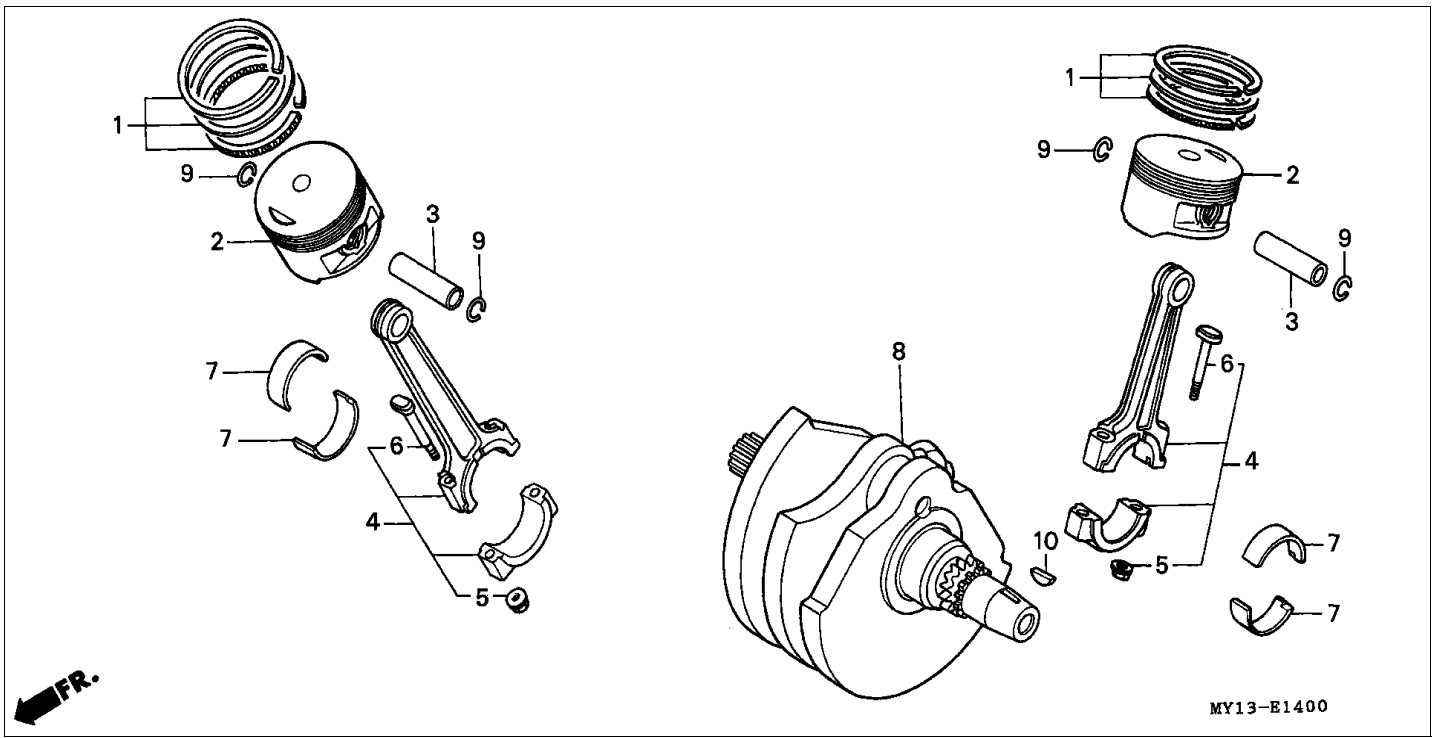

Block E-14 CRANKSHAFT/PISTON

Refnr	Part Number	Parts Description	Unit Qty	Repair Qty
1	13011-MV1-305	RING SET, PISTON (STD.)(RIKEN)	002	0
1	13012-MV1-305	RING SET, PISTON (0.25)(RIKEN)	(2)	0
1	13013-MV1-305	RING SET, PISTON (0.50)(RIKEN)	(2)	0
2	13101-MV1-000	PISTON (STD.)	002	0
2	13102-MV1-305	PISTON (0.25)	(2)	0
2	13103-MV1-305	PISTON (0.50)	(2)	0
3	13111-ME9-000	PIN, PISTON	002	0
4	13201-MV1-000	ROD ASSY., CONNECTING (A)	002	0
4	13202-MV1-000	ROD ASSY., CONNECTING (B)	002	0
4	13203-MV1-000	ROD ASSY., CONNECTING (C)	002	0
4	13204-MV1-000	ROD ASSY., CONNECTING (D)	002	0
5	13205-ME2-000	NUT, CONNECTING ROD	004	0
6	13213-ME2-000	BOLT, CONNECTING ROD	004	0
7	13218-MV1-003	BEARING D, CONNECTING ROD (GREEN)	004	0
7	13219-MV1-003	BEARING E, CONNECTING ROD (YELLOW)	004	0
7	13220-MV1-003	BEARING F, CONNECTING ROD (PINK)	004	0
8	13300-MV1-000	CRANKSHAFT COMP.	001	0
9	90601-KA5-000	CLIP, PISTON PIN, 1.2X20	004	0
10	90741-413-000	KEY, WOODRUFF, 25X14	001	0