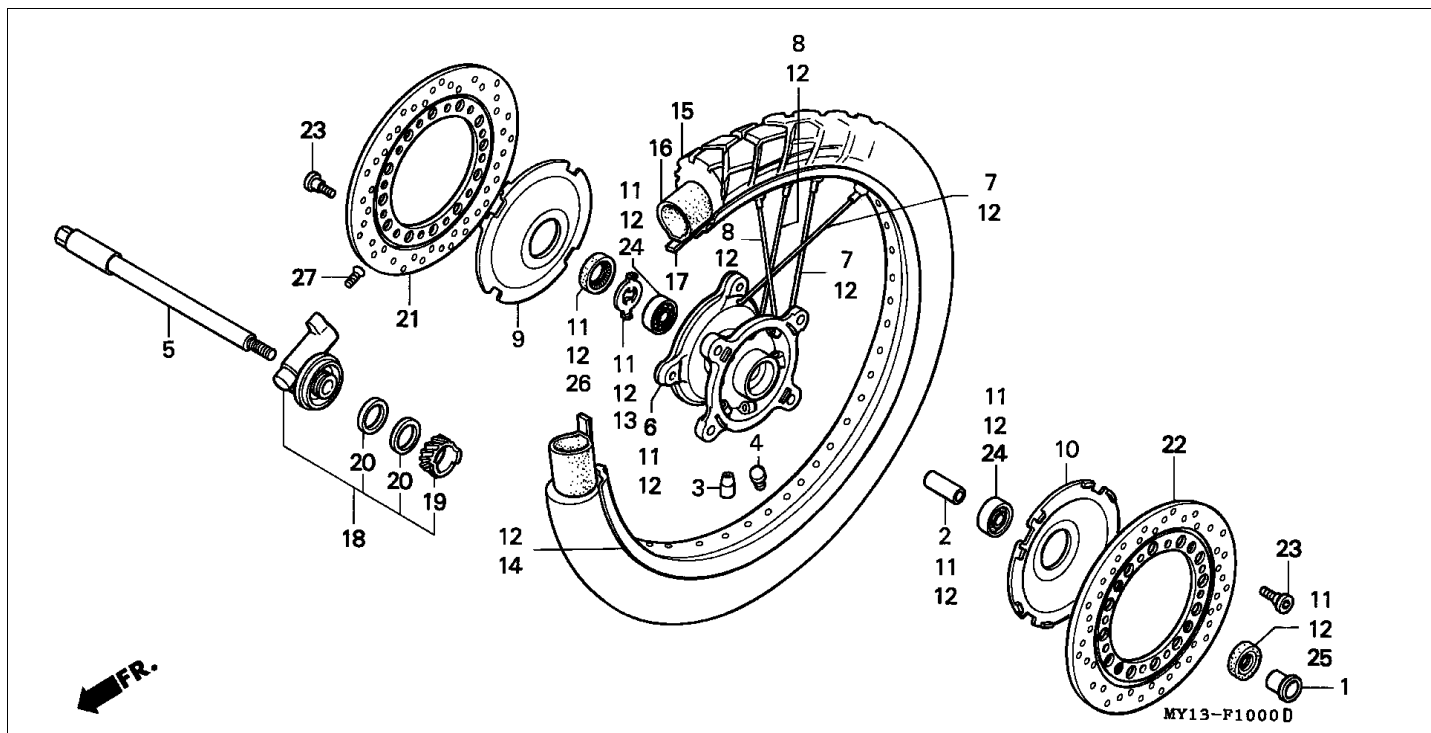

Block F-10 FRONT WHEEL

Refnr	Part Number	Parts Description	Unit Qty	Repair Qty
1	44311-MAY-000	COLLAR, FR. WHEEL SIDE	001	0
2	42620-MF5-000	COLLAR, AXLE DISTANCE	001	0
3	42705-MK4-850	BALANCER (10G)	N	0
3	42707-MK4-850	BALANCER (20G)	N	0
5	44301-MV1-000	AXLE, FR. WHEEL	001	0
7	44603-MY1-405	SPOKE SET A, FR. (OUTSIDE)	018	0
8	44604-MY1-405	SPOKE SET B, FR. (INSIDE)	018	0
9	44610-MV1-000	COVER, R. HUB	001	0
10	44611-MV1-000	COVER, L. HUB	001	0
11	44635-MAY-000	HUB SUB ASSY., FR. WHEEL	001	0
12	44650-MAY-000	WHEEL SUB ASSY., FR.	001	0
13	44680-ML7-000	RETAINER, GEAR BOX	001	0
14	44701-MAY-003	RIM, FR. WHEEL	001	0
15	44711-MY1-005	TIRE, FR. (MICHELIN) (90/90-21 54H)	001	0
15	44711-MY1-023	TIRE, FR. (BRIDGESTONE) (90/90-21 M/C 54H)	001	0
16	44712-MG7-003	TUBE, TIRE (BRIDGESTONE)	001	0
16	44712-MY1-005	TUBE, TIRE (MICHELIN)	001	0
17	44713-MG7-003	FLAP, TIRE (BRIDGESTONE) (1.85X21)	001	0
17	44713-MY1-005	FLAP, TIRE (MICHELIN)	001	0
18	44800-MV1-003	BOX ASSY., SPEEDOMETER GEAR	001	0
19	44806-MV1-003	GEAR, SPEEDOMETER	001	0
20	44809-ML7-003	WASHER, SPEEDOMETER GEAR	002	0
21	45251-MV1-000	DISK, R. FR. BRAKE	001	0
22	45351-MV1-000	DISK, L. FR. BRAKE	001	0
23	90105-MK5-010	BOLT, DISK, 8X22	008	0
24	91053-MV1-003	BEARING, RADIAL BALL, 6203UU	002	0
25	91257-KA3-712	DUST SEAL, 28X42X8 (ARAI)	001	0
25	91257-MAY-003	DUST SEAL, 28X42X8 (NOK)	001	0
26	91258-ML7-003	DUST SEAL, 45X55X5 (ARAI)	001	0
27	93700-050200G	SCREW, OVAL, 5X20	001	0