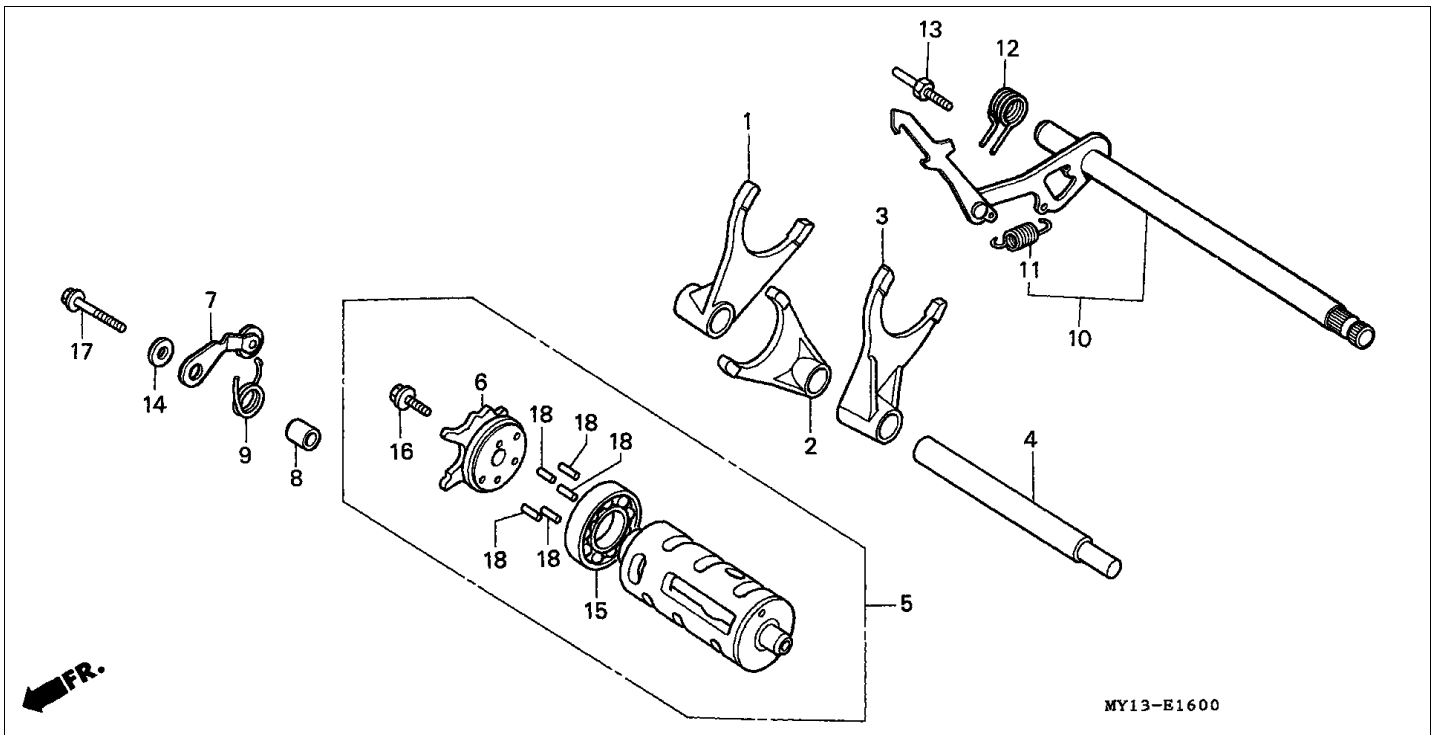

Block E-16 GEARSHIFT DRUM

Refnr	Part Number	Parts Description	Unit Qty	Repair Qty
1	24211-MBA-000	FORK, R. GEARSHIFT	001	0
2	24212-MBA-000	FORK, CENTER GEARSHIFT	001	0
3	24213-MBA-000	FORK, L. GEARSHIFT	001	0
4	24241-MV1-000	SHAFT, GEARSHIFT FORK GUIDE	001	0
5	24300-MV1-010	DRUM COMP., GEARSHIFT	001	0
6	24301-MM9-300	PLATE COMP., CAM	001	0
7	24430-MF5-000	STOPPER COMP., GEARSHIFT DRUM	001	0
8	24432-413-000	COLLAR, GEARSHIFT DRUM STOPPER	001	0
9	24435-MM9-000	SPRING, SHIFT DRUM STOPPER	001	0
10	24610-MM9-000	ARM COMP., GEARSHIFT	001	0
11	24641-216-000	SPRING, GEARSHIFT ARM	001	0
12	24651-MB0-000	SPRING, GEARSHIFT RETURN	001	0
13	24652-259-000	PIN, SHIFT RETURN SPRING	001	0
14	90488-MB0-000	WASHER, 6X2.3	001	0
15	91008-374-003	BEARING, BALL, 16005 (NTN)	001	0
16	95701-0601800	BOLT, FLANGE, 6X18	001	0
17	95801-0602800	BOLT, FLANGE, 6X28	001	0
18	96220-40118-	ROLLER, 4X11.8	005	0