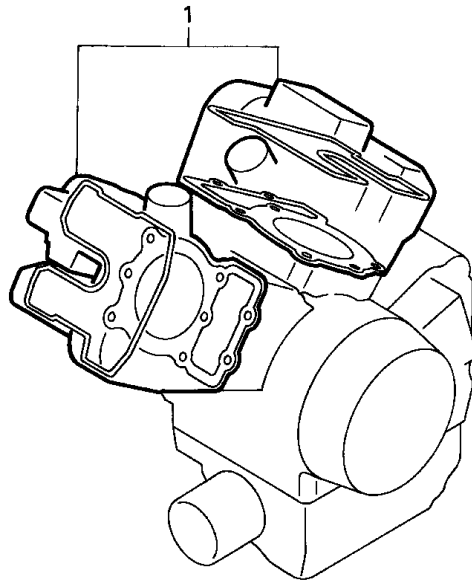

ENG1- X0004

Block EOP-1 GASKET KIT A

Refnr	Part Number	Parts Description	Unit Qty	Repair Qty
1	06111-MY1-010	GASKET KIT A	001	0
1	12191-MV1-004	GASKET, CYLINDER	002	0
1	12208-413-003	SEAL, VALVE STEM (ARAI)	004	0
1	12209-413-003	SEAL, VALVE STEM (ARAI)	002	0
1	12251-MV1-004	GASKET, CYLINDER HEAD	002	0
1	12391-MF5-750	GASKET, HEAD COVER	002	0
1	18291-MV9-000	GASKET, EX. PIPE	001	0
1	18291-MW3-670	GASKET, EX. PIPE	001	0
1	90441-706-000	WASHER, SEALING, 6MM	005	0
1	90542-MB0-000	RUBBER, MOUNTING	004	0
1	91303-MF5-003	O-RING, 44X3 (ARAI)	002	0
1	91304-MF5-003	O-RING, 62.4X2.5 (ARAI)	002	0
1	91306-KK4-003	O-RING, 18X2.6 (ARAI)	002	0
1	91315-MN8-000	SEAL, WATER PIPE, 16MM	002	0
1	91356-169-003	O-RING	001	0