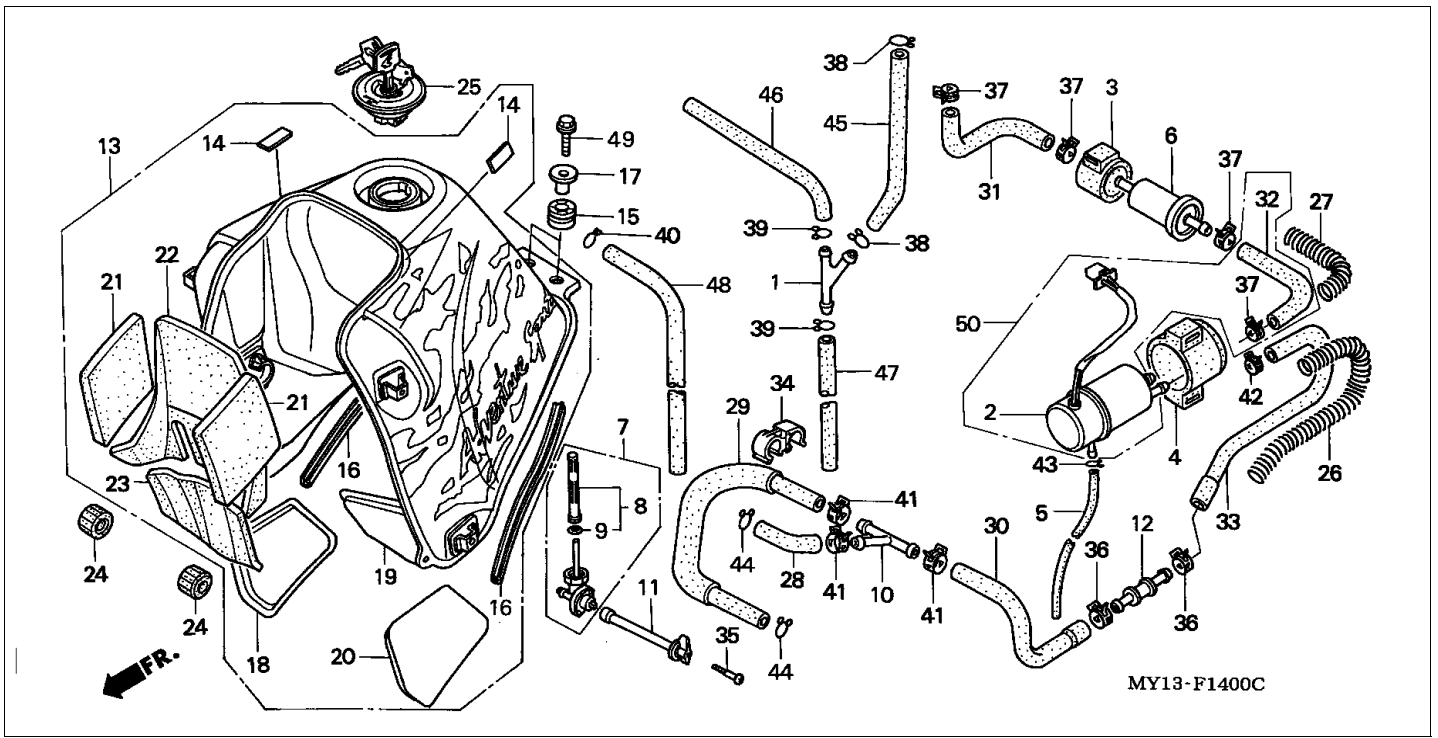

Block F-14 FUEL TANK/FUEL PUMP

Refnr	Part Number	Parts Description	Unit Qty	Repair Qty
37	91406-MS8-000	CLAMP, TUBE, (D14.5)	003	0
37	91406-MS8-000	CLAMP, TUBE, (D14.5)	004	0
38	95002-02080-	CLIP, TUBE (B8)	002	0
39	95002-02100-	CLIP, TUBE (B10)	002	0
40	95002-02130-	CLIP, TUBE (B12.5)	001	0
41	95002-4120004	CLAMP, TUBE (D12)	003	0
42	95002-4130004	CLAMP, TUBE (D13)	001	0
43	95002-50000-	CLIP, TUBE (C9)	001	0
44	95002-80000-	CLIP, TUBE (C12)	002	0
45	95005-4515520	TUBE, 4.5X155 (95005-45001-20M)	001	0
46	95005-5515520	TUBE, 5.3X155 (95005-55001-20M)	001	0
47	95005-5536520	TUBE, 5.3X365 (95005-55001-20M)	001	0
48	95005-8056020	TUBE, 8X560 (95005-80001-20M)	001	0
49	96300-0804000	BOLT, FLANGE, 8X40	002	0
50	16710-MAY-305	PUMP ASSY., FUEL	001	0