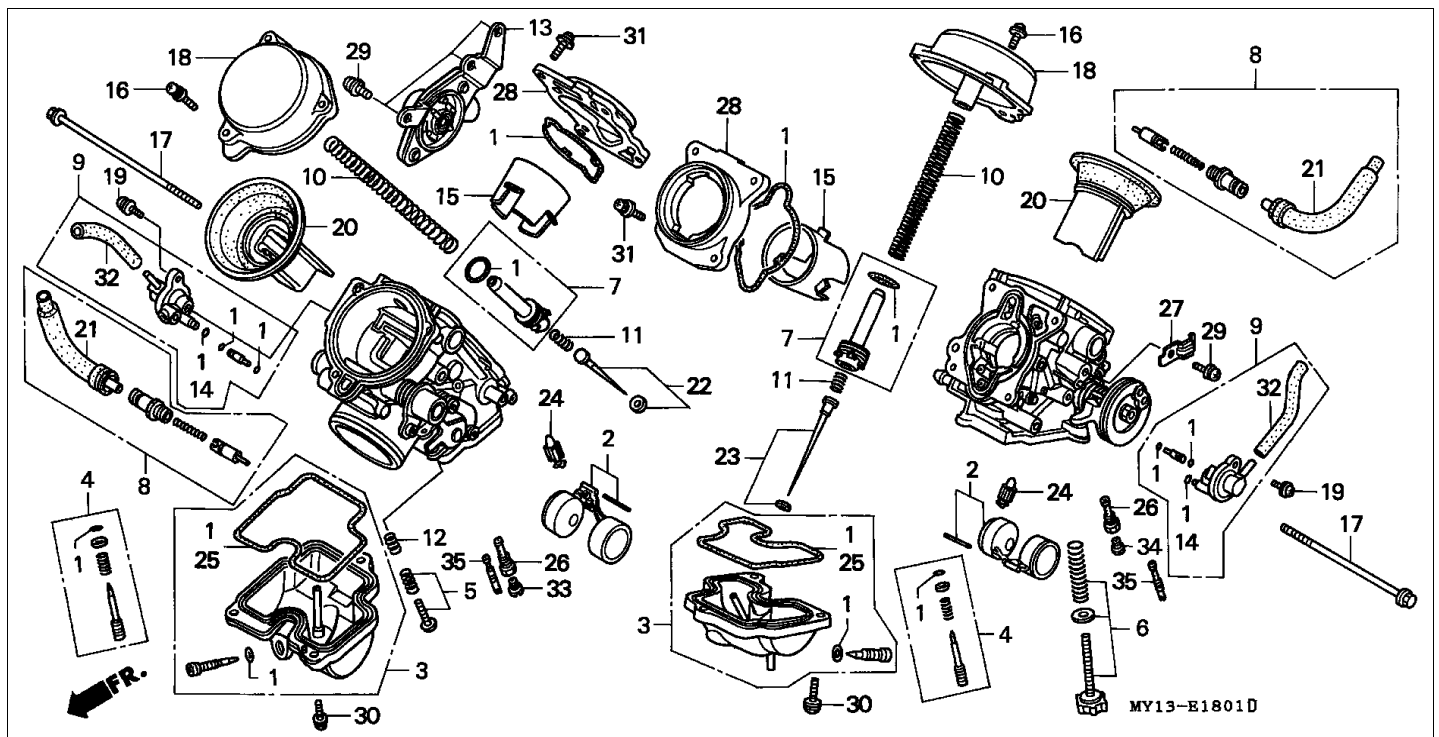

Block E-18-1 CARBURETOR (COMPONENT PARTS)

Refrn	Part Number	Parts Description	Unit Qty	Repair Qty
1	16010-MAY-000	GASKET SET	002	0
2	16013-MZ1-790	FLOAT SET	002	0
3	16015-MAY-000	CHAMBER SET, FLOAT	002	0
4	16016-MAY-620	SCREW SET	002	0
5	16028-MZ2-E00	SCREW SET	001	0
6	16028-MAY-000	SCREW SET	001	0
7	16037-MZ2-E00	PLATE SET, VALVE	002	0
8	16046-MAY-000	VALVE SET, STARTER	002	0
9	16048-MAY-000	VALVE SET, AIR CUT	002	0
10	16050-MY1-000	SPRING, COMPRESSION COIL	002	0
11	16051-MV4-000	SPRING, COMPRESSION COIL	002	0
12	16052-MV4-000	SPRING, COMPRESSION COIL	001	0
13	16060-MAY-620	SENSOR ASSY., THROTTLE	001	0
14	16075-GHB-640	O-RING, 1.3X4.3	002	0
15	16075-MY1-000	COLLAR, FUNNEL SETTING	002	0
16	16080-MV4-000	SCREW-WASHER	006	0
17	16082-MY1-000	BOLT, FLANGE, 5X70	002	0
18	16107-MW0-670	TOP	002	0
19	16108-MW0-750	SCREW	002	0
20	16111-MY1-000	PISTON COMP., VACUUM	002	0
21	16118-ME9-671	CAP, CABLE SEALING	002	0
22	16012-MAY-620	NEEDLE SET, JET	001	0
23	16027-MAY-620	NEEDLE SET, JET	001	0
24	16155-413-751	VALVE COMP., FLOAT	002	0
25	16163-MAY-000	GASKET, FLOAT CHAMBER	002	0
26	16165-MAY-620	HOLDER, NEEDLE JET	002	0
27	16179-MY1-000	BINDER	001	0
28	16188-MW0-671	PLATE, FUNNEL SETTING	002	0
29	93892-0501010	SCREW-WASHER, 5X10	004	0
30	93892-0501610	SCREW-WASHER, 5X16	006	0
31	93893-0401417	SCREW-WASHER, 4X14	008	0
32	95005-3506020	TUBE, 3.5X60 (95005-35001-20M)	002	0
33	99101-GHB-115	JET, MAIN, #115	001	0
34	99101-GHB-115	JET, MAIN, #115	001	0
35	99103-MT2-040	JET, SLOW, #40	002	0