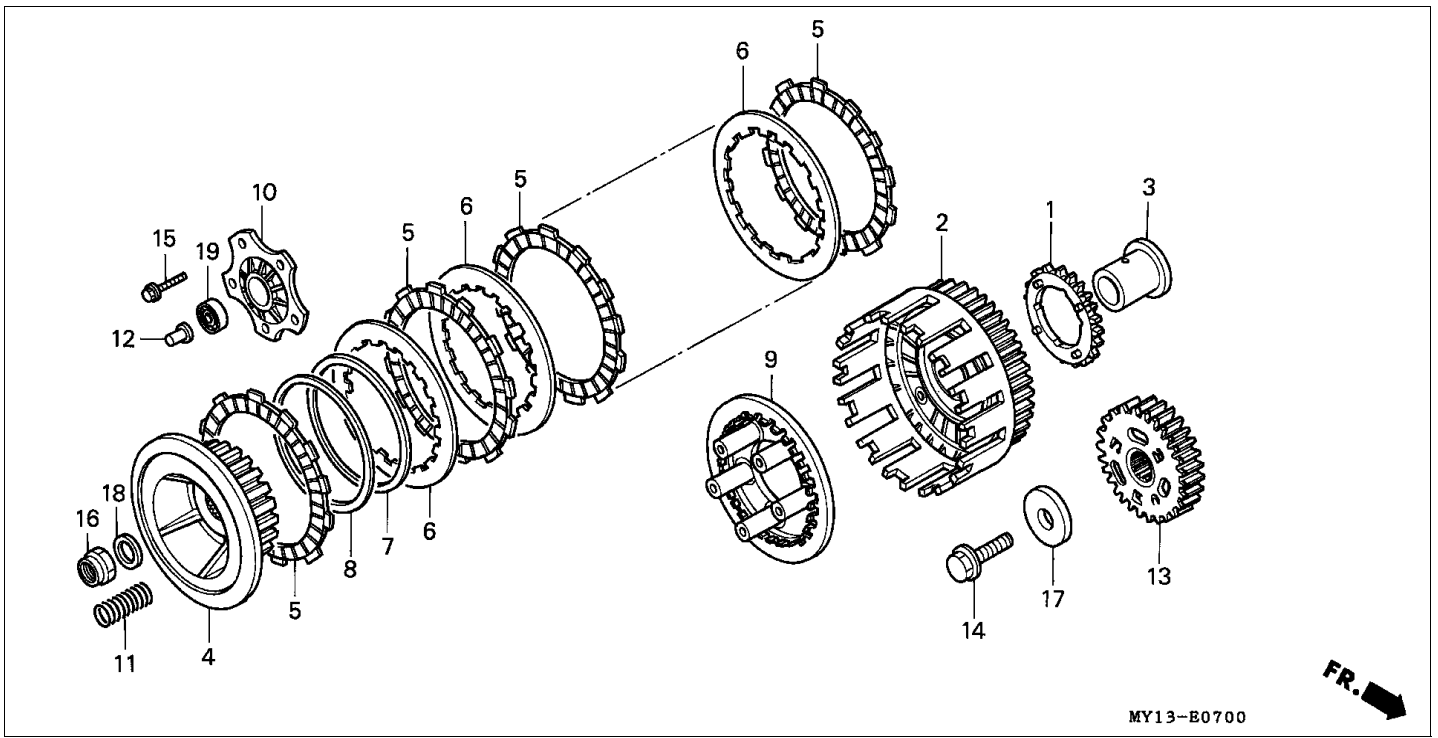

MY13-B0700

Block E-7 CLUTCH

Refrn	Part Number	Parts Description	Unit Qty	Repair Qty
1	15131-MV1-000	SPROCKET COMP., OIL PUMP DRIVE (33T)	001	0
2	22100-MY1-000	OUTER COMP., CLUTCH	001	0
3	22116-MV1-000	COLLAR, PRIMARY DRIVEN	001	0
4	22120-MV1-000	CENTER COMP., CLUTCH	001	0
5	22201-MJ1-761	DISK, CLUTCH FRICTION	007	0
6	22321-MV1-000	PLATE A, CLUTCH	006	0
7	22325-MV1-000	SPRING, CLUTCH PLATE	001	0
8	22326-MV1-000	SEAT, JUDDER SPRING	001	0
9	22350-MV1-000	PLATE, CLUTCH PRESSURE	001	0
10	22361-MV1-000	PLATE, CLUTCH LIFTER	001	0
11	22401-MV1-000	SPRING, CLUTCH	005	0
12	22847-MV1-000	ROD, CLUTCH LIFTER	001	0
13	23110-MV1-000	GEAR ASSY., PRIMARY DRIVE (38T)	001	0
14	90005-MN5-000	BOLT, FLANGE, 12X30	001	0
15	90007-MR1-000	BOLT, FLANGE SPECIAL, 6X30	005	0
16	90231-MM5-000	NUT, LOCK, 22MM	001	0
17	90402-MV1-000	WASHER, 12.2X40X5	001	0
18	90498-MN5-000	WASHER, 22.2X35X2.6	001	0
19	96100-6001000	BEARING, RADIAL BALL, 6001	001	0