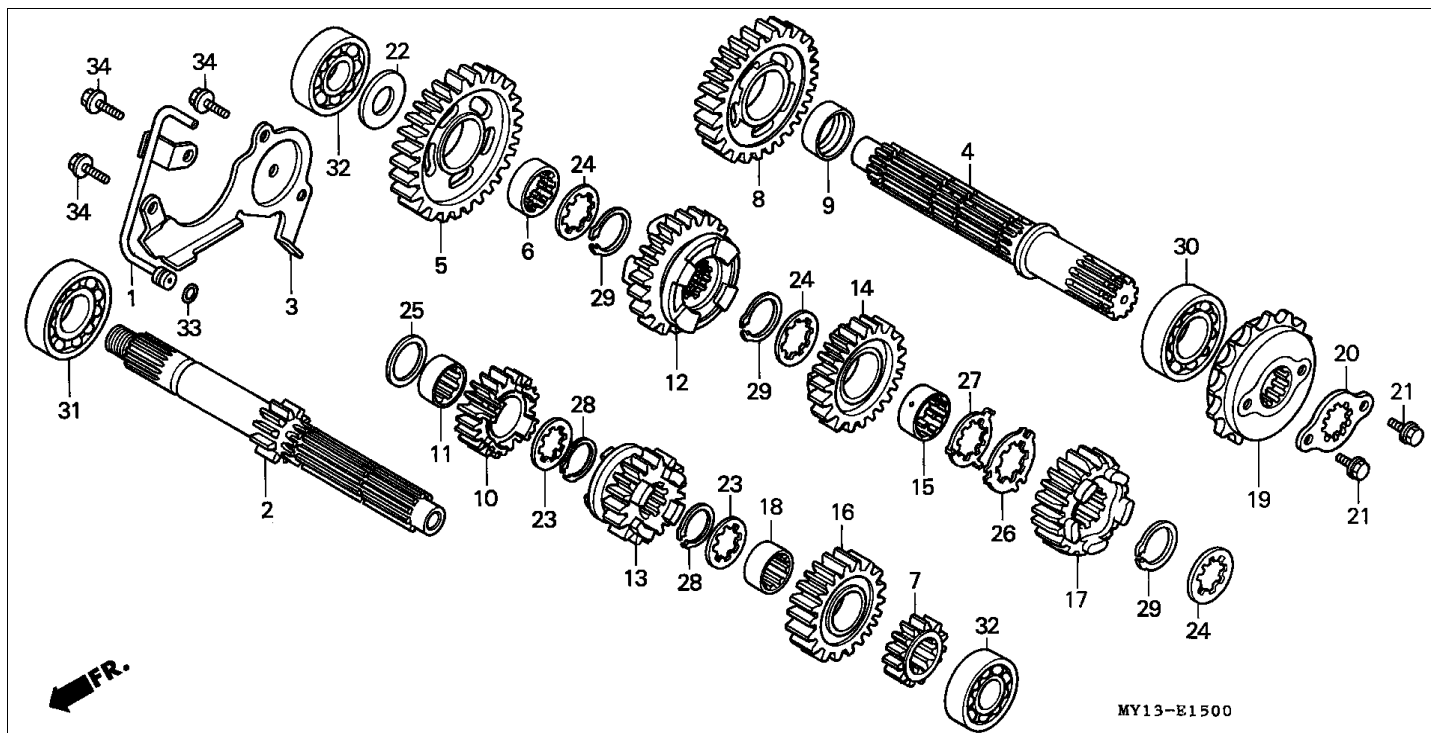

Block E-15 TRANSMISSION

Refrn	Part Number	Parts Description	Unit Qty	Repair Qty
1	15520-MS6-000	PIPE COMP., OIL FEED	001	0
2	23210-MV1-000	MAINSHAFT COMP. (12T)	001	0
3	23212-MS6-920	PLATE, BEARING SETTING	001	0
4	23220-MAY-000	COUNTERSHAFT	001	0
5	23421-MV1-000	GEAR, COUNTERSHAFT LOW (37T)	001	0
6	23422-MV1-000	COLLAR, SPLINE, 28X10	001	0
7	23431-MV1-000	GEAR, MAINSHAFT SECOND (16T)	001	0
8	23441-MV1-000	GEAR, COUNTERSHAFT SECOND (33T)	001	0
9	23442-MR5-670	BUSH, 28X31X10	001	0
10	23451-MY1-000	GEAR, MAINSHAFT THIRD (20T)	001	0
11	23455-MS9-750	BUSH, 25X28X13.5	001	0
12	23461-MY1-000	GEAR, COUNTERSHAFT THIRD (31T)	001	0
13	23471-MV1-000	GEAR, MAINSHAFT FOURTH (22T)	001	0
14	23481-MV1-000	GEAR, COUNTERSHAFT FOURTH (28T)	001	0
15	23482-MR7-000	COLLAR, SPLINE, 28X13.5	001	0
16	23491-MV1-000	GEAR, MAINSHAFT FIFTH (24T)	001	0
17	23501-MV1-000	GEAR, COUNTERSHAFT FIFTH (26T)	001	0
18	23512-MR7-000	COLLAR, SPLINE, 25X16	001	0
19	23801-MV1-000	SPROCKET, DRIVE (16T)	001	0
20	23811-MV1-000	PLATE, FIXING	001	0
21	90118-958-003	BOLT, FLANGE, 6X12	002	0
22	90404-KK0-000	WASHER, 20X37X2	001	0
23	90451-KY2-000	WASHER, SPLINE, 25X31X1.5	002	0
24	90452-MR7-000	WASHER, SPLINE, 28X34X1.5	003	0
25	90456-MA6-000	WASHER, THRUST, 25MM	001	0
26	90463-MR7-000	WASHER, SPLINE, 28MM	001	0
27	90464-MR7-000	WASHER, LOCK, 28MM	001	0
28	90601-107-000	CIRCLIP, 25MM	002	0
29	90603-MN4-000	CIRCLIP, 28MM	003	0
30	91001-MN5-003	BEARING, BALL, 28X54X20.6 (NTN)	001	0
31	91001-MV1-003	BEARING, RADIAL BALL, 62/25	001	0
32	91003-MG2-792	BEARING, RADIAL BALL, 6204U (KOYO)	002	0
33	91318-ME5-003	O-RING, 5.6X1.9 (ARAI)	001	0
34	95701-0601600	BOLT, FLANGE, 6X16	003	0