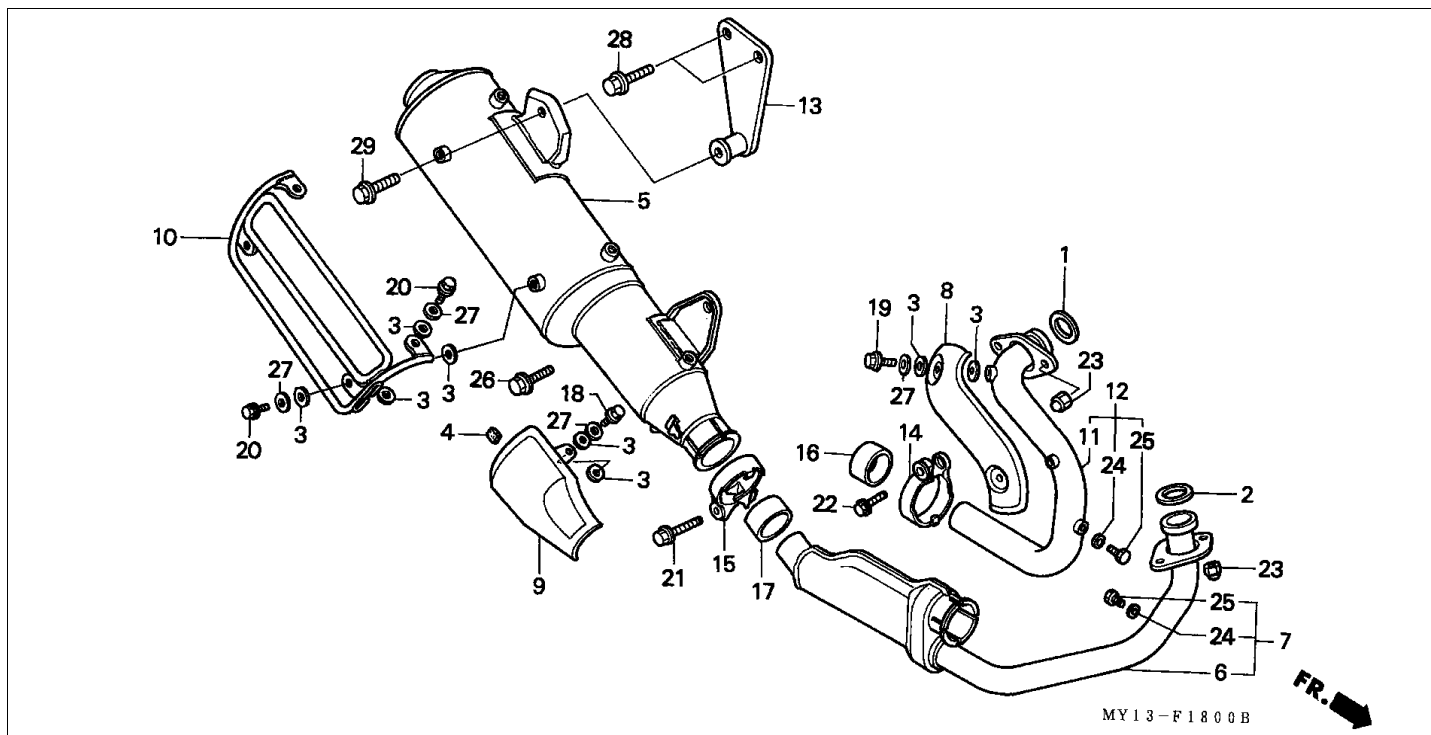

Block F-18 EXHAUST MUFFLER

Refnr	Part Number	Parts Description	Unit Qty	Repair Qty
1	18291-MV9-000	GASKET, EX. PIPE	001	0
2	18291-MW3-670	GASKET, EX. PIPE	001	0
3	18292-KBR-000	PACKING, PROTECTOR	016	0
4	18293-147-000	RUBBER, PROTECTOR PACKING	001	0
5	18310-MAY-620	MUFFLER COMP., EX.	001	0
6	18320-MY1-000	PIPE COMP., EX.	001	0
8	18326-MV1-000	PROTECTOR, RR. EX. PIPE	001	0
9	18327-MV1-000	PROTECTOR, LOWER EX.	001	0
10	18340-MY1-010	PROTECTOR, MUFFLER	001	0
11	18350-MY1-000	PIPE, RR. EX.	001	0
13	18360-MAY-620	STAY, MUFFLER	001	0
14	18373-ML0-000	BAND, R. EX. PIPE	001	0
15	18376-KK9-720	BAND, L. RR. MUFFLER	001	0
16	18391-MN5-650	PACKING, MUFFLER	001	0
17	18392-MJ4-670	PACKING, RR. MUFFLER	001	0
18	90101-MM9-000	BOLT, FLANGE, 6X12	002	0
19	90101-MS8-000	BOLT, FLANGE, 6X10	002	0
20	90101-MY1-000	BOLT, FLANGE, 6X12	004	0
21	90129-MN5-000	BOLT, FLANGE, 8X37	001	0
22	90216-MM9-000	BOLT, FLANGE, 8X32	001	0
23	90304-ME1-670	NUT, CAP, 8MM	004	0
26	90135-SG0-A80	BOLT-WASHER, 8X20	001	0
27	94101-06000-	WASHER, PLAIN, 6MM	008	0
28	95701-0803000	BOLT, FLANGE, 8X30	002	0
29	95801-0803500	BOLT, FLANGE, 8X35	001	0