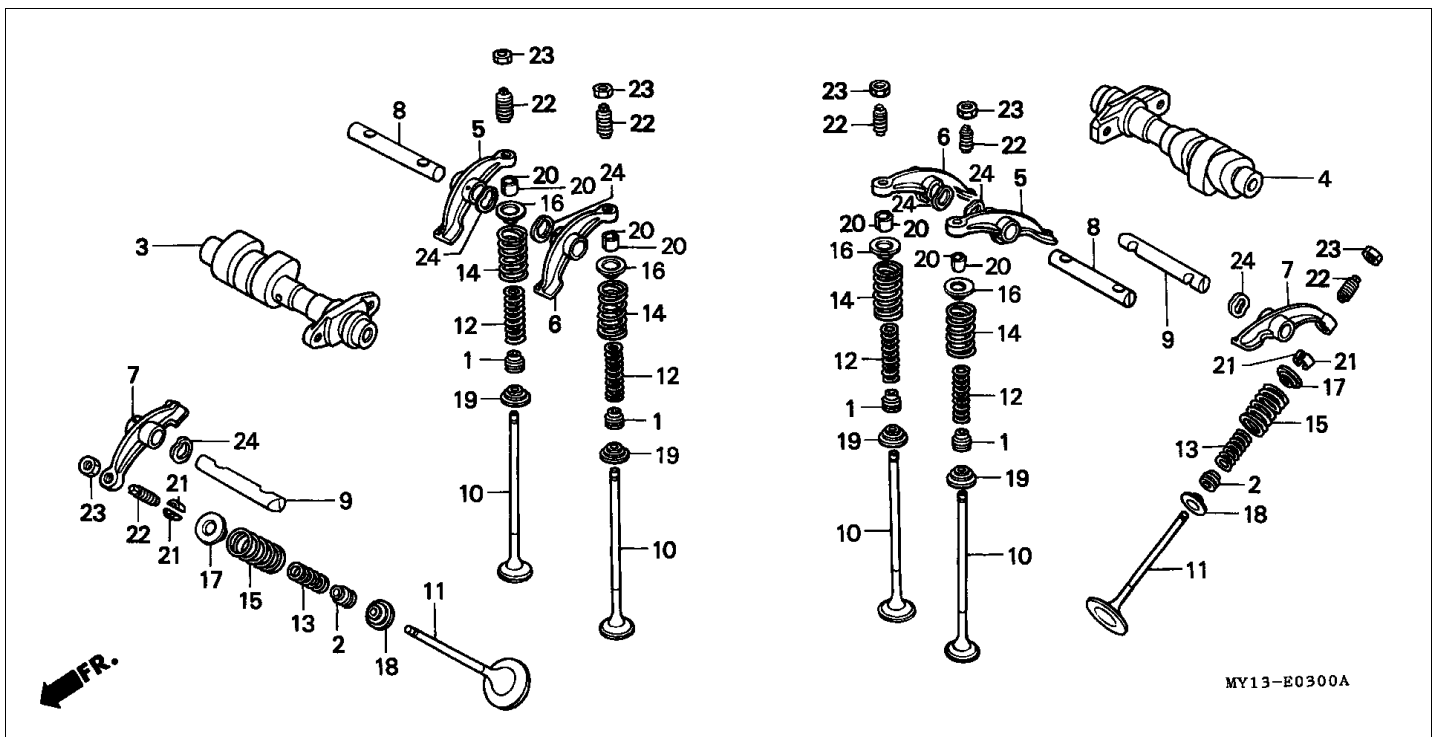

Block E-3 CAMSHAFT/VALVE

Refnr	Part Number	Parts Description	Unit Qty	Repair Qty
1	12208-413-003	SEAL, VALVE STEM (ARAI)	004	0
2	12209-413-003	SEAL, VALVE STEM (ARAI)	002	0
3	14110-MV1-000	CAMSHAFT COMP., FR.	001	0
4	14120-MV1-000	CAMSHAFT COMP., RR.	001	0
5	14421-MR1-000	ARM A, IN. ROCKER	002	0
6	14422-MR1-000	ARM B, IN. ROCKER	002	0
7	14431-MR1-000	ARM, EX. VALVE ROCKER	002	0
8	14441-MF5-000	SHAFT, IN. ROCKER ARM	002	0
9	14451-MF5-000	SHAFT, EX. ROCKER ARM	002	0
10	14711-MV1-000	VALVE, IN.	004	0
11	14721-MR1-000	VALVE, EX.	002	0
12	14751-MR1-003	SPRING, IN. VALVE INNER (CHUO HATSUJO)	004	0
13	14752-MR1-003	SPRING, EX. VALVE INNER (CHUO HATSUJO)	002	0
14	14761-MR1-003	SPRING, IN. VALVE OUTER (CHUO HATSUJO)	004	0
15	14762-MR1-003	SPRING, EX. VALVE OUTER (CHUO HATSUJO)	002	0
16	14771-MF5-000	RETAINER, IN. VALVE SPRING	004	0
17	14771-MR1-000	RETAINER, VALVE SPRING	002	0
18	14775-ME9-000	SEAT, VALVE SPRING	002	0
19	14775-MF5-000	SEAT, VALVE SPRING	004	0
20	14781-MB4-000	COTTER, VALVE	008	0
20	14781-HA0-770	COTTER, VALVE	008	0
21	14781-MB9-000	COTTER, VALVE	004	0
22	90014-MF5-000	SCREW, TAPPET ADJUSTING	006	0
23	90206-590-000	NUT, TAPPET ADJUSTING	006	0
24	90402-428-000	WASHER, WAVE, 12MM	006	0