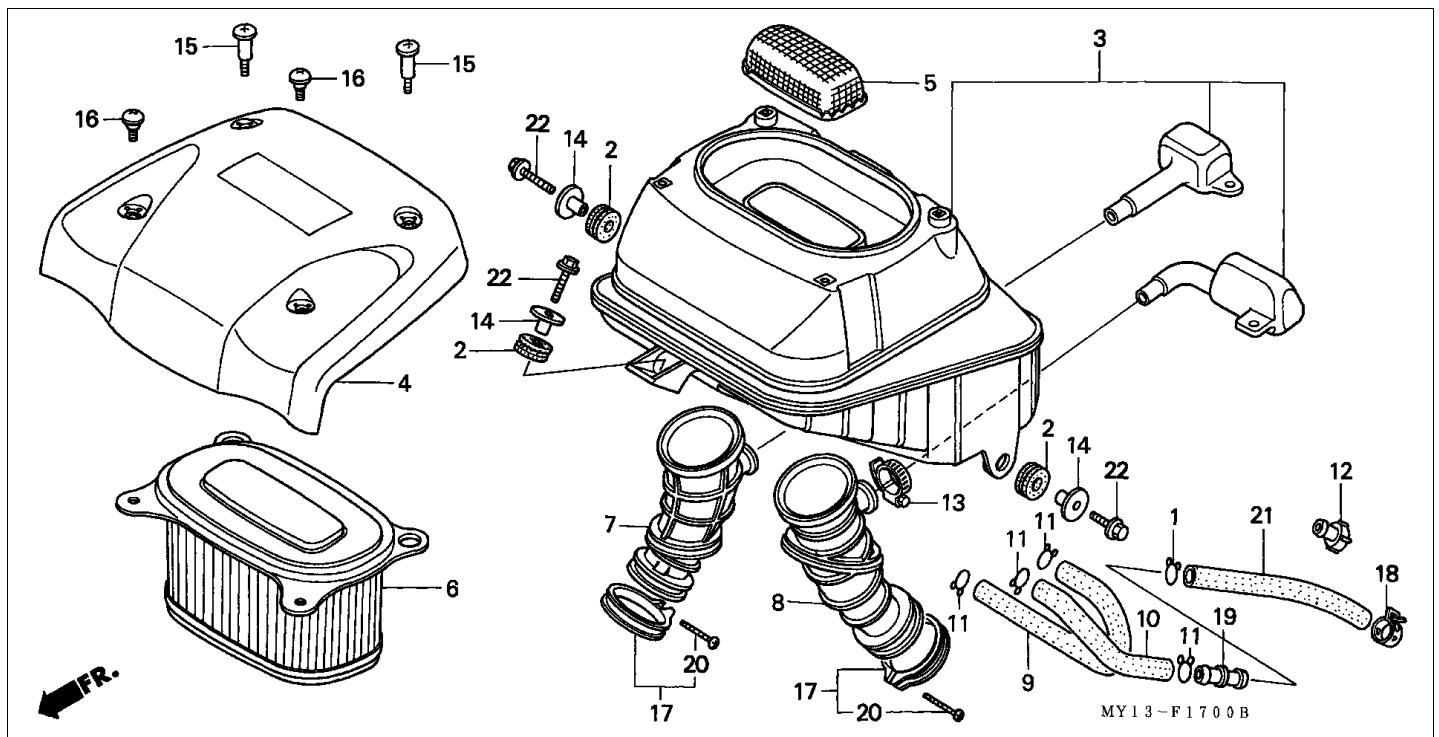

Block F-17 AIR CLEANER

Refrn	Part Number	Parts Description	Unit Qty	Repair Qty
1	15772-292-010	CLIP, BREATHER TUBE	001	0
2	17208-GR2-000	GROMMET, AIR CLEANER	003	0
3	17210-MAY-620	CASE COMP., AIR CLEANER	001	0
4	17213-MY1-000	LID, AIR CLEANER CASE *NH1*	001	0
5	17220-MY1-000	TRAP COMP., FRAME	001	0
6	17230-MY1-000	ELEMENT, AIR CLEANER	001	0
7	17253-MAY-620	TUBE, R. AIR CLEANER CONNECTING	001	0
8	17254-MAY-620	TUBE, L. AIR CLEANER CONNECTING	001	0
9	17357-MY1-000	TUBE A, OIL BREATHER	001	0
10	17358-MY1-000	TUBE B, OIL BREATHER	001	0
11	17369-KB4-670	CLIP, BREATHER TUBE	004	0
12	17370-382-870	PLUG, BREATHER TUBE	001	0
13	19506-KA4-000	CLAMP, WATER HOSE	001	0
14	61104-357-000	COLLAR, FR. FENDER	003	0
15	64605-MY1-000	SCREW, AIR CLEANER LID RR. SIDE	002	0
16	64606-MY1-000	SCREW, AIR CLEANER LID	002	0
17	95018-64200-	BAND, AIR CLEANER CONNECTING TUBE (64)	002	0
18	91406-MS8-000	CLAMP, TUBE, (D14.5)	001	0
19	91463-393-780	JOINT, TUBE	001	0
21	95003-4006031	TUBE, VINYL, 12X16X600 (95003-40001-60M)	001	0
22	96001-0602000	BOLT, FLANGE, 6X20	003	0