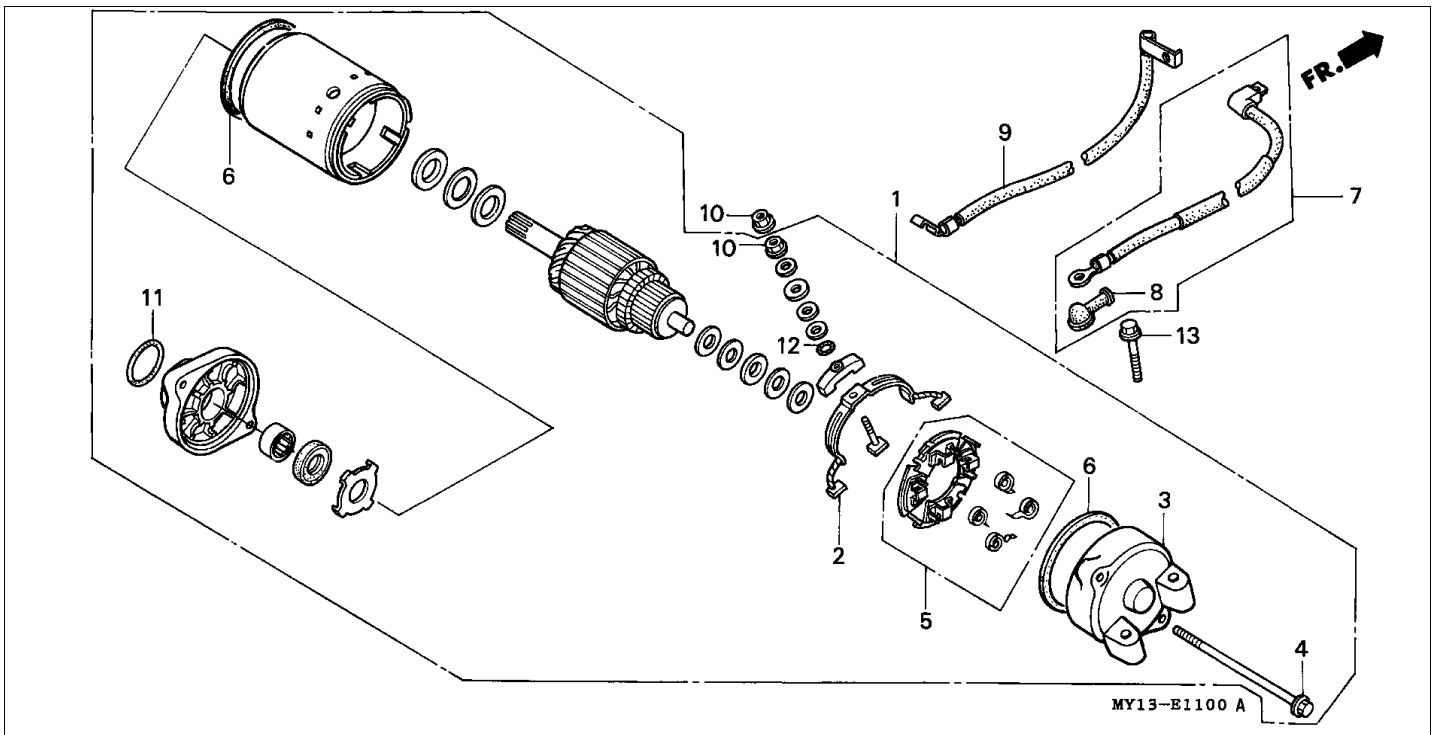

Block E-11 STARTING MOTOR

Refnr	Part Number	Parts Description	Unit Qty	Repair Qty
1	31200-MW6-611	MOTOR ASSY., STARTING	001	0
2	31201-MR6-008	TERMINAL SET, BRUSH	001	0
4	31205-MR1-008	BOLT, SETTING	002	0
5	31206-MR6-008	HOLDER SET, BRUSH	001	0
6	31207-KS5-901	RING	002	0
7	32410-MY1-000	CABLE, STARTER MOTOR	001	0
8	32411-253-000	COVER, STARTER MOTOR TERMINAL	001	0
9	32601-MAY-000	CABLE, BATTERY EARTH	001	0
10	90071-MB0-000	NUT-WASHER, 6MM	002	0
11	91309-425-003	O-RING, 24.4X3.1 (ARAI)	001	0
12	91320-MB0-000	O-RING	001	0
13	96001-0603200	BOLT, FLANGE, 6X32	002	0