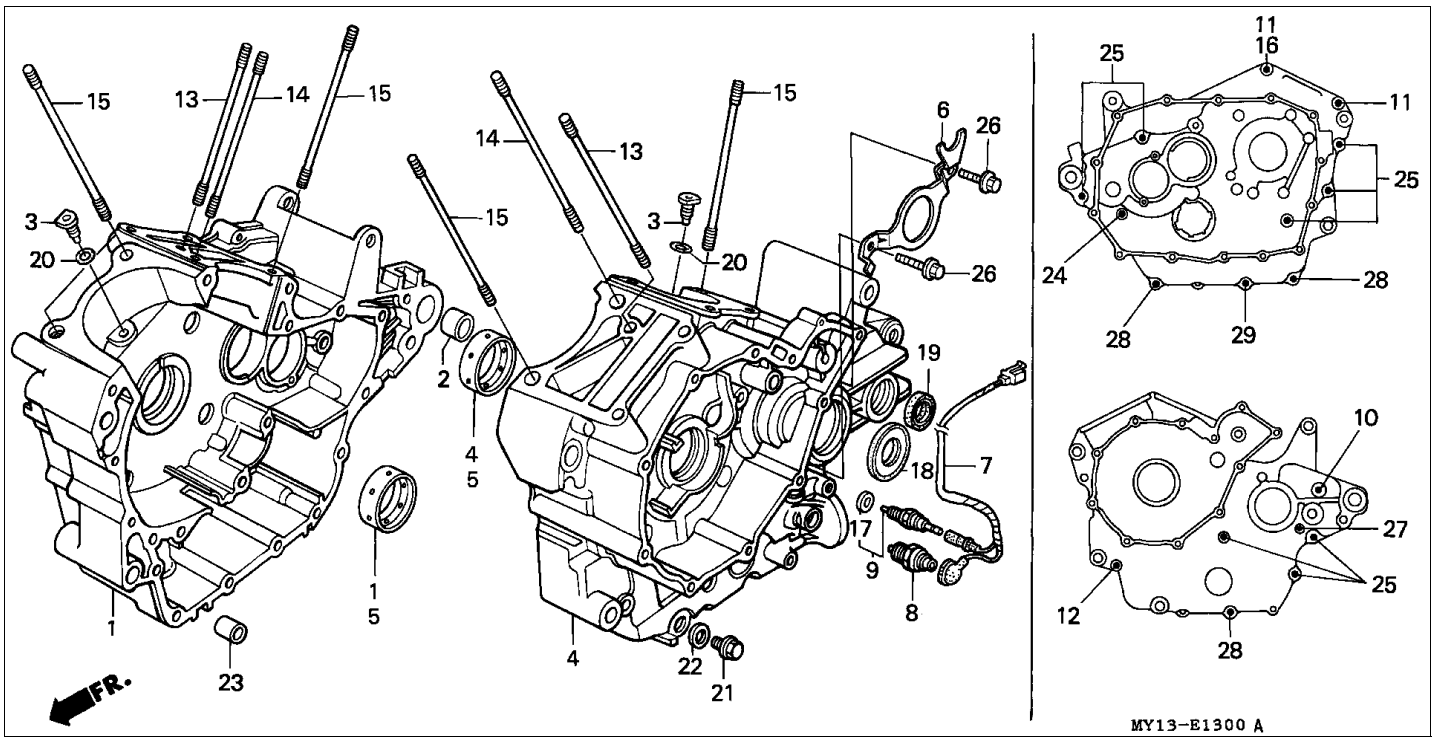

Block E-13 CRANKCASE

Refrn	Part Number	Parts Description	Unit Qty	Repair Qty
1	11100-MV1-000	CRANKCASE COMP., R.	001	0
2	11105-MM9-000	COLLAR, 23X20	001	0
3	11146-MN8-000	JET, OIL	002	0
4	11200-MV1-010	CRANKCASE COMP., L.	001	0
5	13325-ME9-305	BEARING A, MAIN (BLUE)	002	0
5	13326-ME9-305	BEARING B, MAIN (BLACK)	002	0
5	13327-ME9-305	BEARING C, MAIN (BROWN)	002	0
6	23531-MV1-000	PLATE, OIL SEAL SETTING	001	0
7	32101-MAY-000	SUB HARNESS A	001	0
8	35500-MJ4-024	SWITCH ASSY., OIL PRESSURE (DENSO)	001	0
9	35600-MAW-601	SWITCH ASSY., NEUTRAL (TEC)	001	0
10	95701-0812500	BOLT, FLANGE, 8X125	001	0
11	90002-MM9-000	BOLT, FLANGE, 8X140	002	0
12	90008-KE9-000	BOLT, FLANGE, 8X70	001	0
13	90011-MZ8-B40	BOLT, STUD, 8X189	002	0
14	90012-MZ8-B40	BOLT, STUD, 12X177	002	0
15	90013-MZ8-B40	BOLT, STUD, 10X177	006	0
16	90441-ME9-000	WASHER, SEALING, 8MM	001	0
17	90443-KR0-000	WASHER, NEUTRAL SWITCH	001	0
18	91201-MV1-003	OIL SEAL, 28X46X7	001	0
19	91204-425-003	OIL SEAL, 12.5X25X8 (ARAI)	001	0
20	91305-MG7-003	O-RING, 5X1.7 (ARAI)	002	0
21	92800-14000-	BOLT, DRAIN PLUG, 14MM	001	0
22	94109-14000-	WASHER, DRAIN PLUG, 14MM	001	0
23	94301-14200-	DOWEL PIN, 14X20	001	0
24	95701-0806500	BOLT, FLANGE, 8X65	001	0
25	95701-0808000	BOLT, FLANGE, 8X80	008	0
26	96001-0601400	BOLT, FLANGE, 6X14	002	0
27	96001-0604000	BOLT, FLANGE, 6X40	001	0
28	96001-0605000	BOLT, FLANGE, 6X50	003	0
29	96001-0608000	BOLT, FLANGE, 6X80	001	0