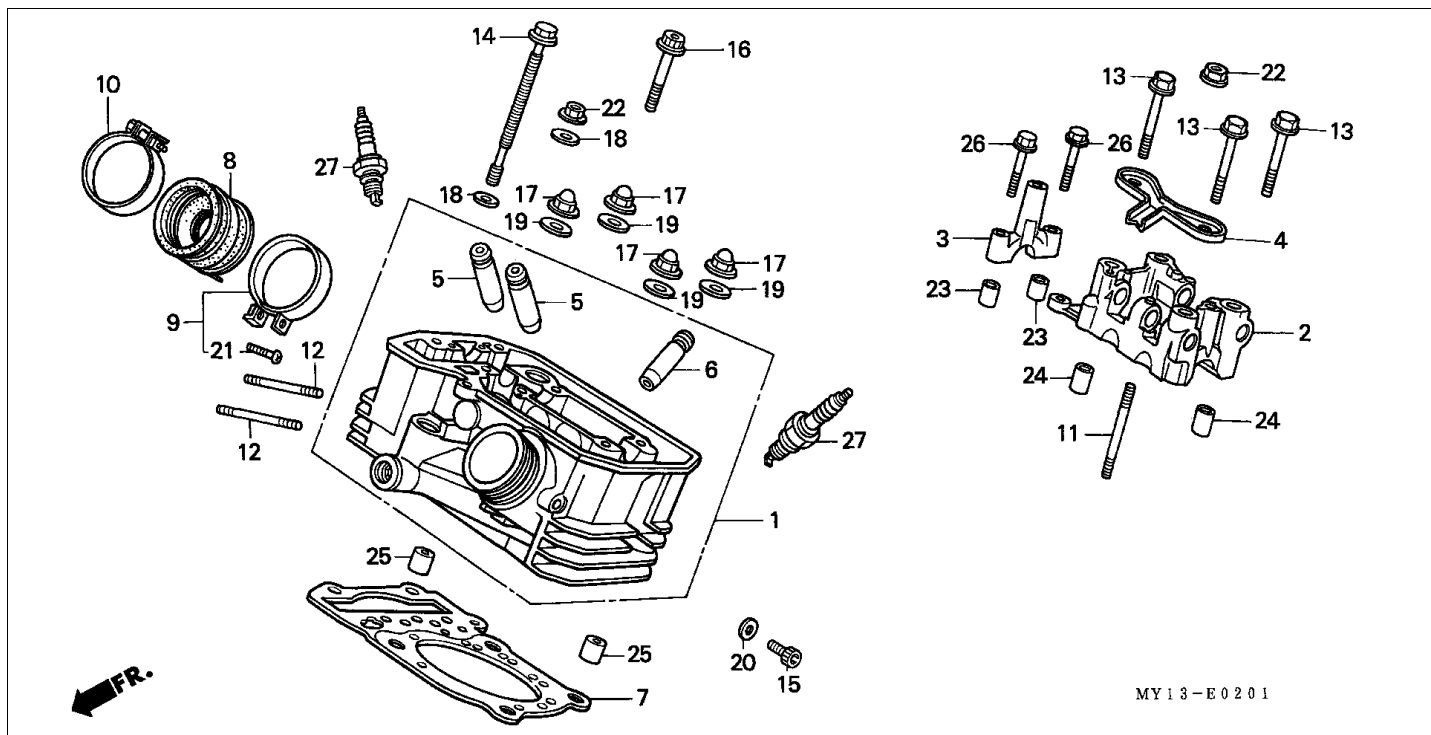

Block E-2-1 REAR CYLINDER HEAD

Refnr	Part Number	Parts Description	Unit Qty	Repair Qty
1	12220-MV1-010	HEAD COMP., RR. CYLINDER	001	0
2	12223-MV1-000	HOLDER, CAMSHAFT	001	0
3	12225-MF5-000	HOLDER, SIDE CAMSHAFT	001	0
4	12226-MF5-000	PLATE, VALVE OIL GUIDE	001	0
5	12231-MF5-305	GUIDE, IN. VALVE (O.S.)	002	0
6	12241-MF5-315	GUIDE, EX. VALVE (O.S.)	001	0
7	12251-MV1-004	GASKET, CYLINDER HEAD	001	0
8	16211-MY1-000	INSULATOR, CARBURETOR	001	0
9	16218-MN8-750	BAND A, INSULATOR	001	0
10	16220-MM4-000	BAND B, INSULATOR	001	0
11	90013-MF5-000	BOLT, STUD, 8X50	001	0
12	90015-MN8-000	BOLT, STUD, 8X22	002	0
13	90066-MC7-000	BOLT, FLANGE, 8X68	003	0
14	90081-MZ8-H01	BOLT, CYLINDER, 8X187	002	0
15	90089-MN8-000	BOLT, SOCKET, 5X8	001	0
16	90004-GHB-770	BOLT, FLANGE, 6X70 (NSHF)	001	0
17	90204-634-000	NUT, FLANGE, 10MM	004	0
18	90401-MZ8-H00	WASHER, 8MM	003	0
19	90410-HC4-000	WASHER, 10MM	004	0
20	90452-323-000	WASHER, SEALING, 5MM	001	0
21	93500-050250G	SCREW, PAN, 5X25	001	0
22	94050-08080-	NUT, FLANGE, 8MM	002	0
23	94301-08140-	DOWEL PIN, 8X14	002	0
24	94301-10160-	DOWEL PIN, 10X16	002	0
25	94301-14200-	DOWEL PIN, 14X20	002	0
26	96001-0604000	BOLT, FLANGE, 6X40	002	0
27	98069-57916-	PLUG, SPARK (DPR7EA-9)(NGK)	(2)	0
27	98069-57926-	PLUG, SPARK (X22EPR-U9)(DENSO)	(2)	0
27	98069-58916-	PLUG, SPARK (DPR8EA-9)(NGK)	002	0
27	98069-58926-	PLUG, SPARK (X24EPR-U9)(DENSO)	002	0
27	98069-59916-	PLUG, SPARK (DPR9EA-9)(NGK)	(2)	0
27	98069-59926-	PLUG, SPARK (X27EPR-U9)(DENSO)	(2)	0