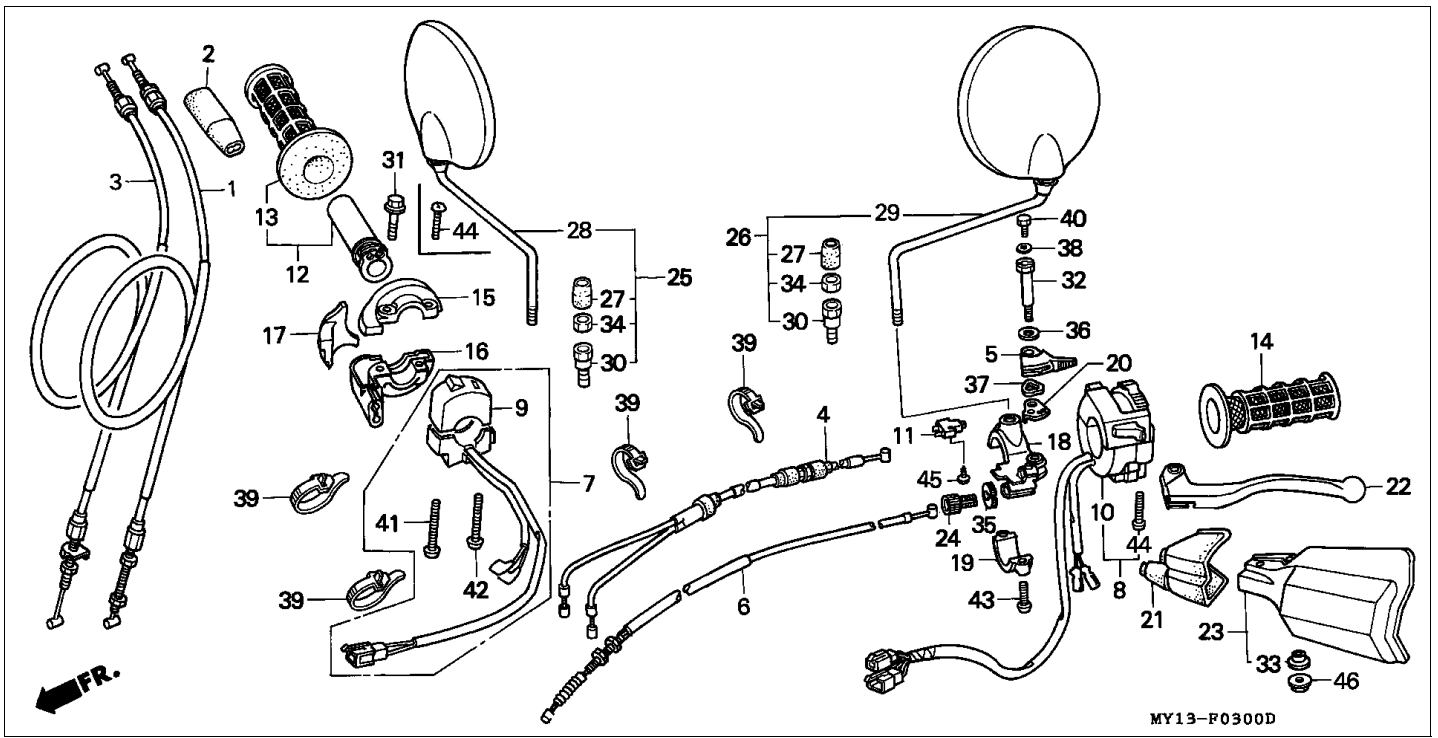

Block F-3 HANDLE LEVER/SWITCH/CABLE

Refnr	Part Number	Parts Description	Unit Qty	Repair Qty
42	93500-040450G	SCREW, PAN, 4X45	001	0
43	93500-050160G	SCREW, PAN, 5X16	002	0
44	93500-050200G	SCREW, PAN, 5X20	002	0
45	93901-32320-	SCREW, TAPPING, 3X12	001	0
46	94050-06000-	NUT, FLANGE, 6MM	001	0