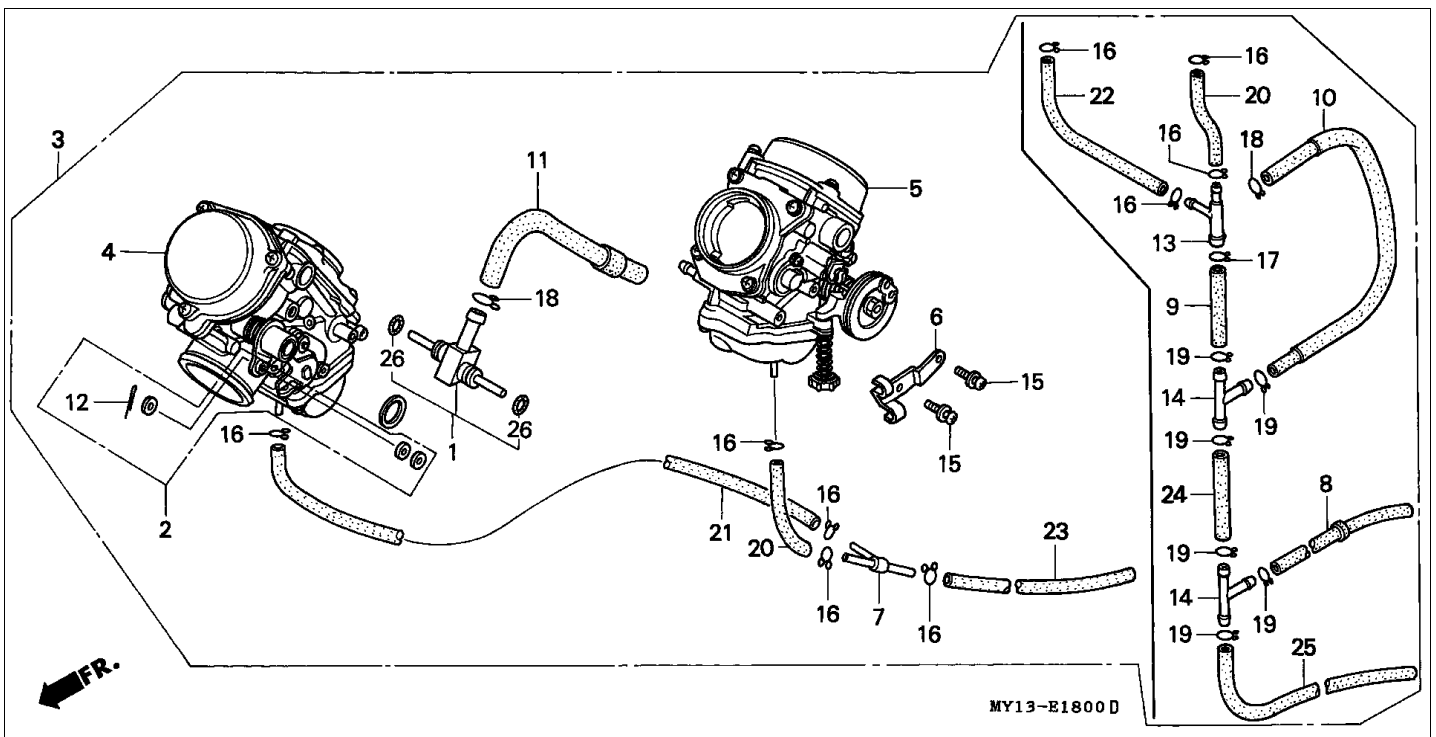

Block E-18 CARBURETOR (ASSY.)

Refnr	Part Number	Parts Description	Unit Qty	Repair Qty
1	16027-MAY-000	JOINT SET	001	0
2	16035-MAY-000	WASHER SET	001	0
3	16100-MAY-640	CARBURETOR ASSY. (VP51A B)	001	0
4	16101-MAY-640	CARBURETOR ASSY., FR.	001	0
5	16102-MAY-640	CARBURETOR ASSY., RR.	001	0
6	16119-MY1-000	STAY, WIRE	001	0
8	16197-MAY-640	TUBE COMP.	001	0
9	16198-MAY-640	TUBE	001	0
10	16199-MAY-640	TUBE	001	0
12	94201-12081-	PIN, SPLIT, 1.2	001	0
13	17194-MN5-000	T-JOINT	001	0
14	19332-PH9-000	JOINT, THREE WAY	002	0
15	93892-0501010	SCREW-WASHER, 5X10	002	0
16	95002-02089-	CLIP, TUBE (B8)	004	0
17	95002-02109-	CLIP, TUBE (B10)	001	0
18	95002-02130-	CLIP, TUBE (B12.5)	001	0
19	95002-70000-	CLIP, TUBE (C11)	006	0
20	95005-4505050	TUBE, 4.5X50 (95005-45001-50M)	001	0
22	95005-4515550	TUBE, 4.5X155 (95005-45001-50M)	001	0
24	95005-7012050	TUBE, 7X120 (95005-70001-50M)	001	0
25	95005-7042050	TUBE, 7X420 (95005-70001-50M)	001	0
26	16075-GHB-670	O-RING, 1.3X7.0	002	0