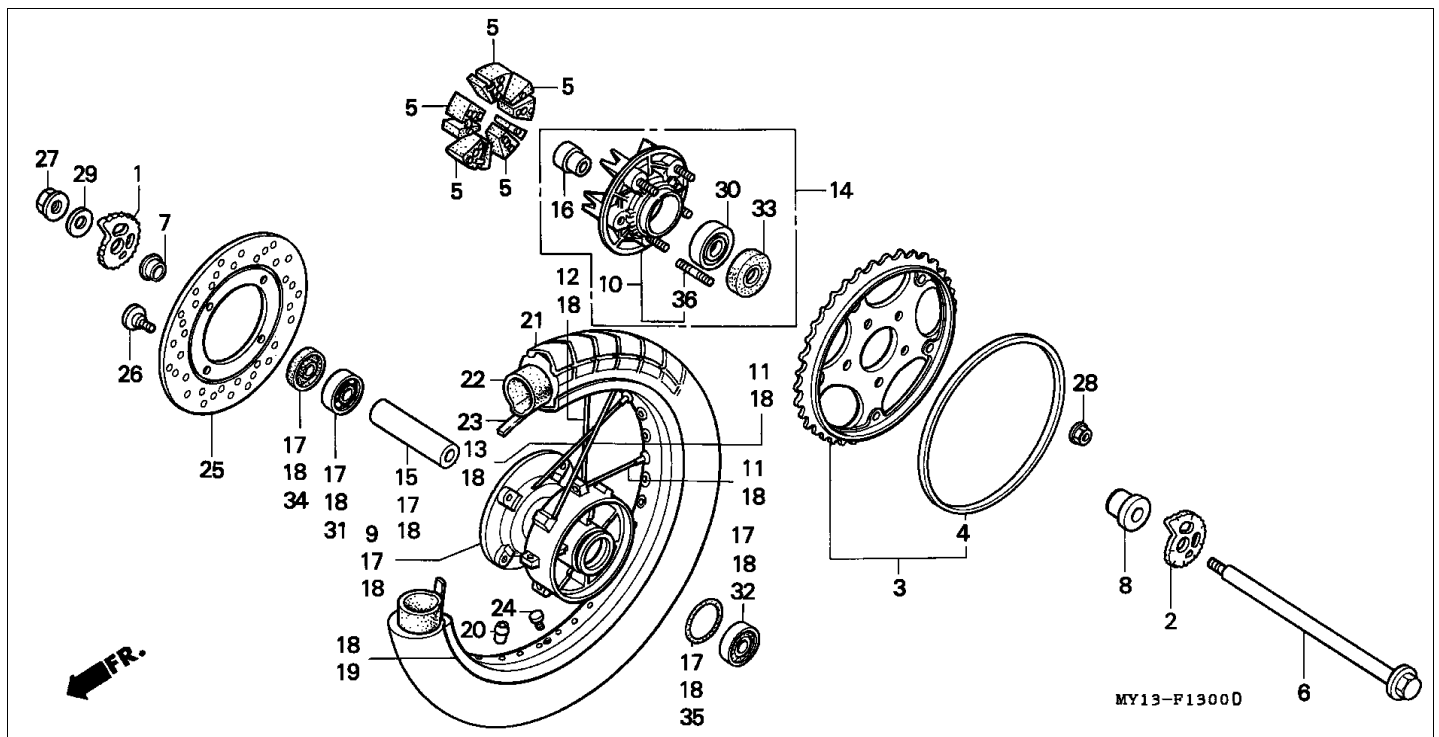

Block F-13 REAR WHEEL

Refrn	Part Number	Parts Description	Unit Qty	Repair Qty
1	40544-MN1-670	ADJUSTER, R. CHAIN	001	0
2	40545-MY6-670	ADJUSTER, L. CHAIN	001	0
3	41200-MY1-930	SPROCKET COMP., FINAL DRIVEN (45T)	001	0
4	41212-MA6-000	ARRESTER, NOISE	001	0
5	41241-MC8-670	DAMPER, RR. WHEEL	005	0
6	42301-MAY-000	AXLE, RR. WHEEL	001	0
7	42311-MAY-000	COLLAR, RR. WHEEL SIDE	001	0
8	42312-MAY-000	COLLAR, RR. WHEEL	001	0
11	42611-MY1-405	SPOKE SET A, (A9X177) (L. SIDE)	016	0
12	42612-MY1-405	SPOKE SET B, (A9X173) (R. OUTSIDE)	008	0
13	42613-MY1-405	SPOKE SET C, (A9X170) (R. INSIDE)	008	0
14	42615-MAY-000	FLANGE SUB ASSY., RR. DRIVEN	001	0
14	42615-MAY-010	FLANGE SUB ASSY., RR. DRIVEN	001	0
15	42620-MV1-000	COLLAR, RR. AXLE DISTANCE	001	0
16	42625-MA6-000	COLLAR B, RR. AXLE DISTANCE	001	0
17	42635-MAY-000	HUB SUB ASSY., RR. WHEEL	001	0
18	42650-MAY-010	WHEEL SUB ASSY., RR.	001	0
19	42701-MAY-013	RIM, RR. WHEEL (2.15X17)	001	0
20	42705-MK4-850	BALANCER (10G)	N	0
20	42707-MK4-850	BALANCER (20G)	N	0
21	42711-MY1-005	TIRE, RR. (MICHELIN) (140/80R17 69H)	001	0
21	42711-MY1-015	TIRE, RR. (MICHELIN) (140/80R17 69H)	001	0
21	42711-MY1-023	TIRE, RR. (BRIDGESTONE) (140/80R17 M/C 69H)	001	0
22	42712-MY1-003	TUBE, TIRE (BRIDGESTONE)	001	0
22	42712-MY1-005	TUBE, TIRE (MICHELIN)	001	0
23	42713-MY1-003	FLAP, TIRE (BRIDGESTONE)	001	0
23	42713-MY1-005	FLAP, TIRE (MICHELIN)	001	0
25	43251-MV1-000	DISK, RR. BRAKE	001	0
26	90105-MK5-010	BOLT, DISK, 8X22	004	0
27	90305-ME5-003	NUT, FLANGE, 16MM	001	0
28	90306-KF0-003	NUT, FLANGE, 12MM	005	0
29	90530-MS8-000	WASHER, SPECIAL	001	0
30	91052-MM5-003	BEARING, RADIAL BALL, 6204UU (NSK)	001	0
31	91053-MAY-003	BEARING, RADIAL BALL, 6203UU	001	0
32	91054-MT6-831	BEARING, RADIAL BALL, 6303UU (NIPPON SEIKO)	001	0
32	91054-MT6-832	BEARING, RADIAL BALL, 6303UU (NTN)	001	0
33	91252-MC4-003	OIL SEAL, 28X47.2X7 (ARAI)	001	0
33	91252-MC4-013	OIL SEAL, 28X47.2X7 (ARAI)	001	0