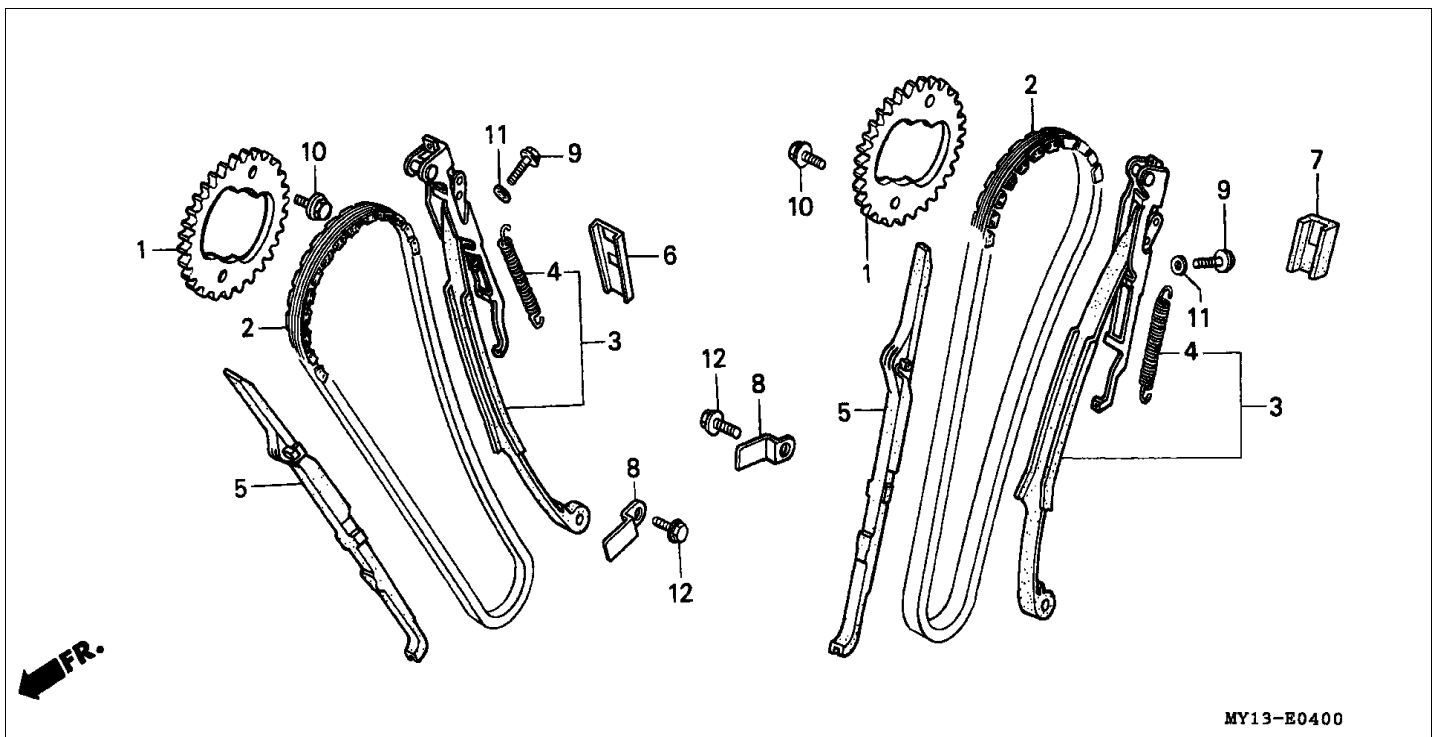

Block E-4 CAM CHAIN/TENSIONER

Refnr	Part Number	Parts Description	Unit Qty	Repair Qty
1	14322-MR1-000	SPROCKET, CAM (40T)	002	0
1	14322-MZ8-B40	SPROCKET, CAM (40T)	002	0
2	14401-MN1-671	CHAIN, CAM (BORG WARNER)(118L)	002	0
3	14510-MR1-000	TENSIONER COMP., CAM CHAIN	002	0
4	14516-MG8-003	SPRING, CAM CHAIN TENSIONER (NIPPON HATSUJO)	002	0
5	14522-MV1-000	GUIDE, CAM CHAIN	002	0
6	14531-MN8-000	RUBBER, FR. CUSHION	001	0
7	14532-MN8-000	RUBBER, RR. CUSHION	001	0
8	14623-MV1-000	PLATE, TENSIONER SETTING	002	0
9	90021-KE9-000	BOLT, SPECIAL, 6MM	004	0
10	90086-MF5-000	BOLT, FLANGE KNOCK, 7X13	004	0
11	90441-706-000	WASHER, SEALING, 6MM	004	0
12	95701-0601600	BOLT, FLANGE, 6X16	002	0