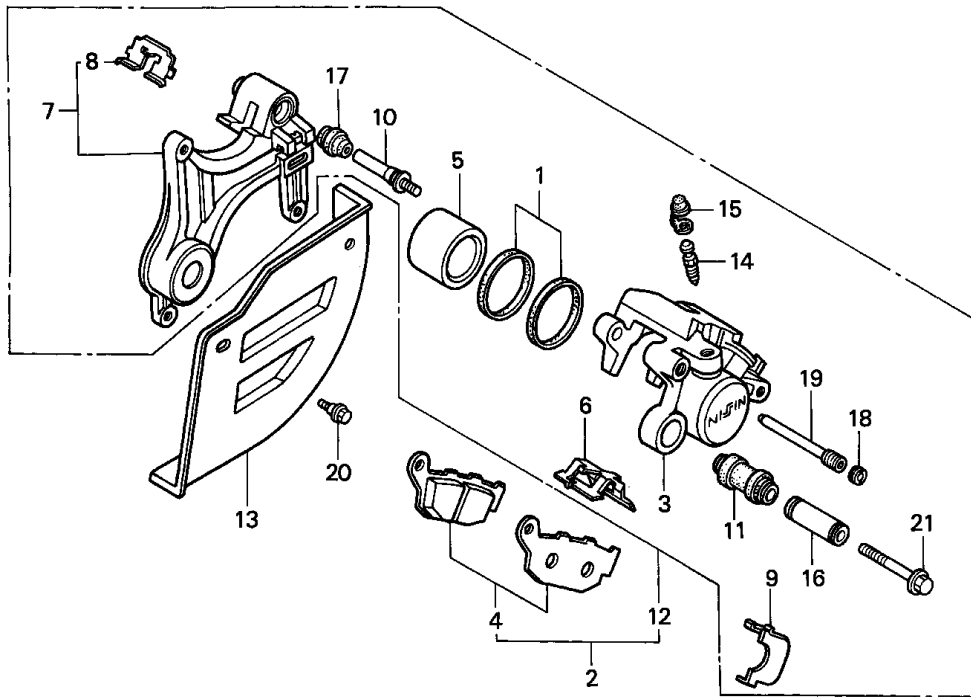

FR. →

MY13-F1200A

Block F-12 REAR BRAKE CALIPER

Refnr	Part Number	Parts Description	Unit Qty	Repair Qty
1	06451-443-405	SEAL SET, PISTON	001	0
4	43105-MY1-405	PAD SET, RR.	001	0
5	43107-KT7-761	PISTON	001	0
6	43108-KT7-761	SPRING, PAD	001	0
7	43110-MV1-006	BRACKET COMP., RR.	001	0
8	43112-KT7-761	RETAINER	001	0
9	43114-KT7-761	SHIM A	001	0
10	43131-KW3-006	BOLT, PIN	001	0
11	43132-KT7-761	BOOT, SLEEVE	001	0
12	43150-MV1-305	CALIPER SUB ASSY., RR. BRAKE (NISSIN)	001	0
13	43330-MN9-000	COVER, RR. DISK	001	0
14	43352-568-003	SCREW, BLEEDER	001	0
15	43353-461-771	CAP, BLEEDER	001	0
16	45111-MA3-006	SLEEVE	001	0
17	45133-MA3-006	BOOT B	001	0
18	45203-MG3-016	PLUG, PIN	001	0
19	45215-KA3-732	PIN, HANGER	001	0
20	90111-GJ5-000	BOLT, FLANGE, 6MM	002	0
21	90180-MA3-006	BOLT, FLANGE, 8X49	001	0