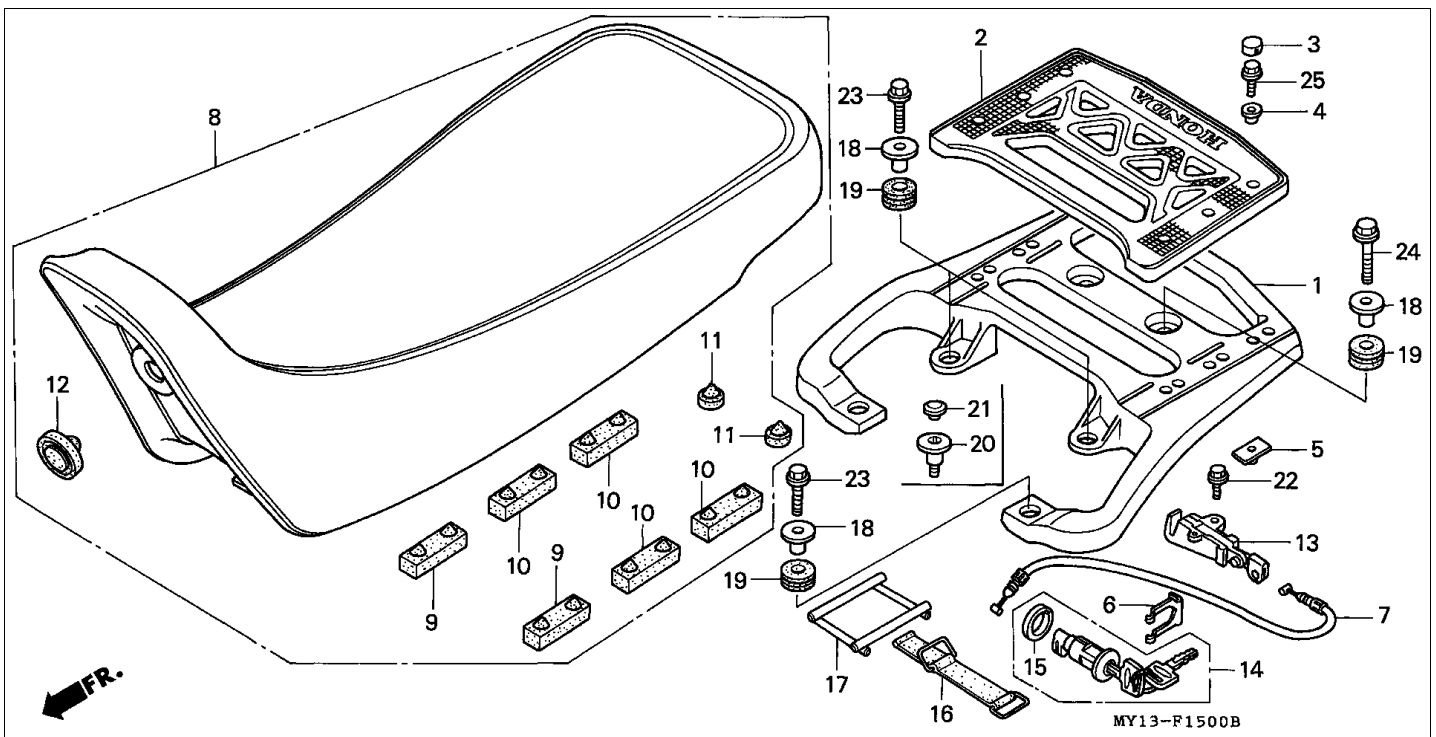

Block F-15 SEAT (1)

Refrnr	Part Number	Parts Description	Unit Qty	Repair Qty
1	50310-MY1-000	CARRIER, RR. *NH146M*	001	0
2	50315-MV1-000	BASE, RR. CARRIER *NH1*	001	0
2	50315-MV1-000	BASE, RR. CARRIER *PB228*	001	0
3	50316-MK5-000	CUP, CARRIER BASE	006	0
4	61101-KB7-910	COLLAR, FR. FENDER SETTING	006	0
5	61304-162-013	NUT, HEADLIGHT SETTING	006	0
6	75581-673-000	SPRING, LOCK KEY SETTING	001	0
7	77156-MY1-000	CABLE, SEAT LOCK	001	0
8	77200-MY1-000	SEAT COMP., DOUBLE *TYPE1*	001	0
8	77200-MY1-000	SEAT COMP., DOUBLE *TYPE2*	001	0
9	77204-MT3-000	RUBBER, SEAT SIDE	002	0
10	77205-MG2-000	RUBBER A, SEAT SETTING	004	0
11	77206-GF0-000	RUBBER, SEAT CUSHION	002	0
12	77211-438-000	RUBBER, SEAT STOPPER	001	0
13	77220-KY6-000	HOOK, SEAT CATCH	001	0
14	77230-KM1-000	KEY ASSY., SEAT LOCK	001	0
15	77231-KM1-000	COLLAR, SEAT LOCK KEY	001	0
16	83606-198-900	BAND, TOOL BOX	001	0
17	89020-MY1-000	BAR, TANK BRIDGE	001	0
18	90505-MY1-000	COLLAR, CARRIER MOUNTING	004	0
19	90506-MY1-000	RUBBER, CARRIER MOUNTING	006	0
20	90510-MY1-930	BOLT, CARRIER MOUNTING	002	0
21	91456-371-770	CAP, SOCKET BOLT	002	0
22	95701-0601600	BOLT, FLANGE, 6X16	001	0
23	95701-0803207	BOLT, FLANGE, 8X32	002	0
24	95701-0805007	BOLT, FLANGE, 8X50	002	0
25	96001-0601800	BOLT, FLANGE, 6X18	006	0