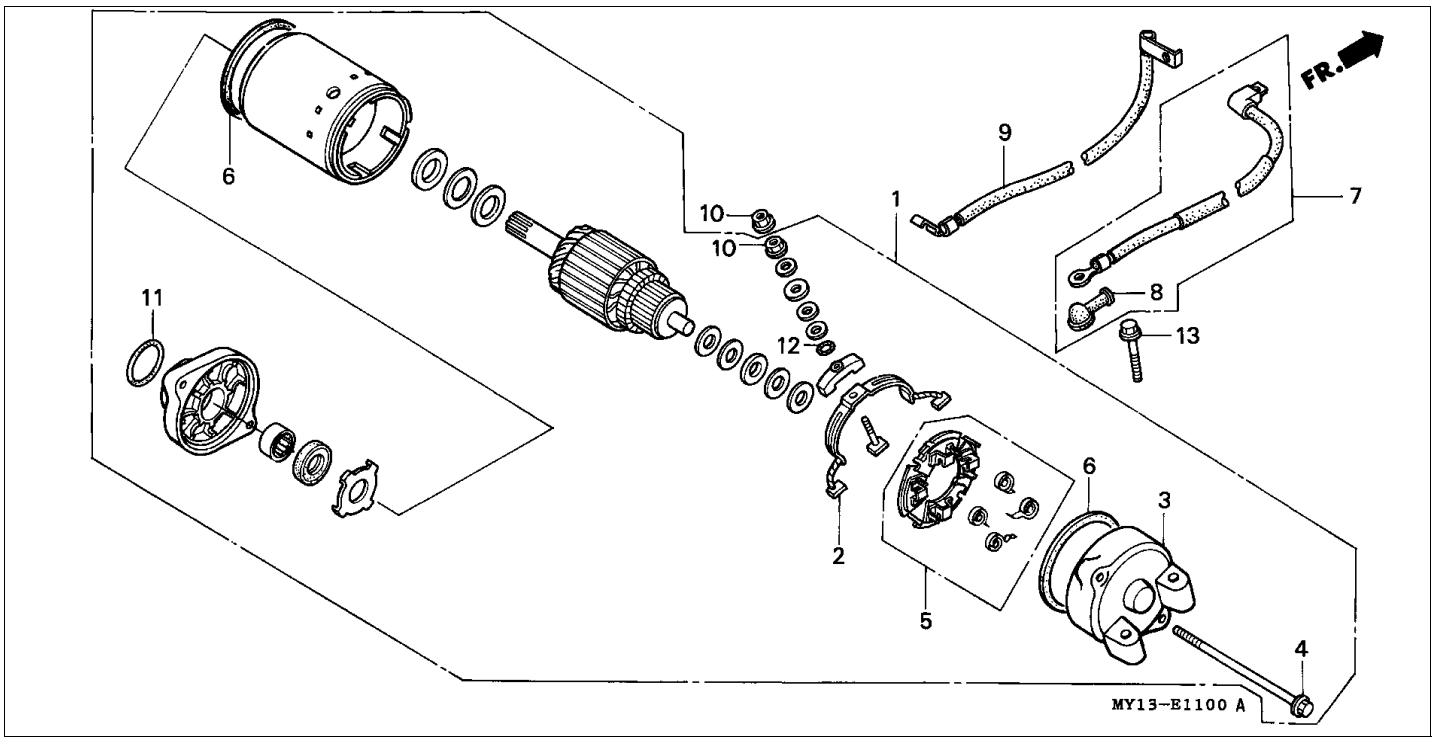

Block E-11 STARTING MOTOR

Refnr	Part Number	Parts Description	Unit Qty	Repair Qty
1	31200-MW6-610	MOTOR ASSY., STARTING	001	0
2	31201-MR6-008	TERMINAL SET, BRUSH	001	0
4	31205-MR1-008	BOLT, SETTING	002	0
5	31206-MR6-008	HOLDER SET, BRUSH	001	0
6	31207-KS5-901	RING	002	0
7	32410-MY1-000	CABLE, STARTER MOTOR	001	0
8	32411-253-000	COVER, STARTER MOTOR TERMINAL	001	0
9	32601-MY1-000	CABLE, BATTERY EARTH	001	0
10	90071-MB0-000	NUT-WASHER, 6MM	002	0
11	91309-425-003	O-RING, 24.4X3.1 (ARAI)	001	0
12	91320-MB0-000	O-RING	001	0
13	96001-0603200	BOLT, FLANGE, 6X32	002	0