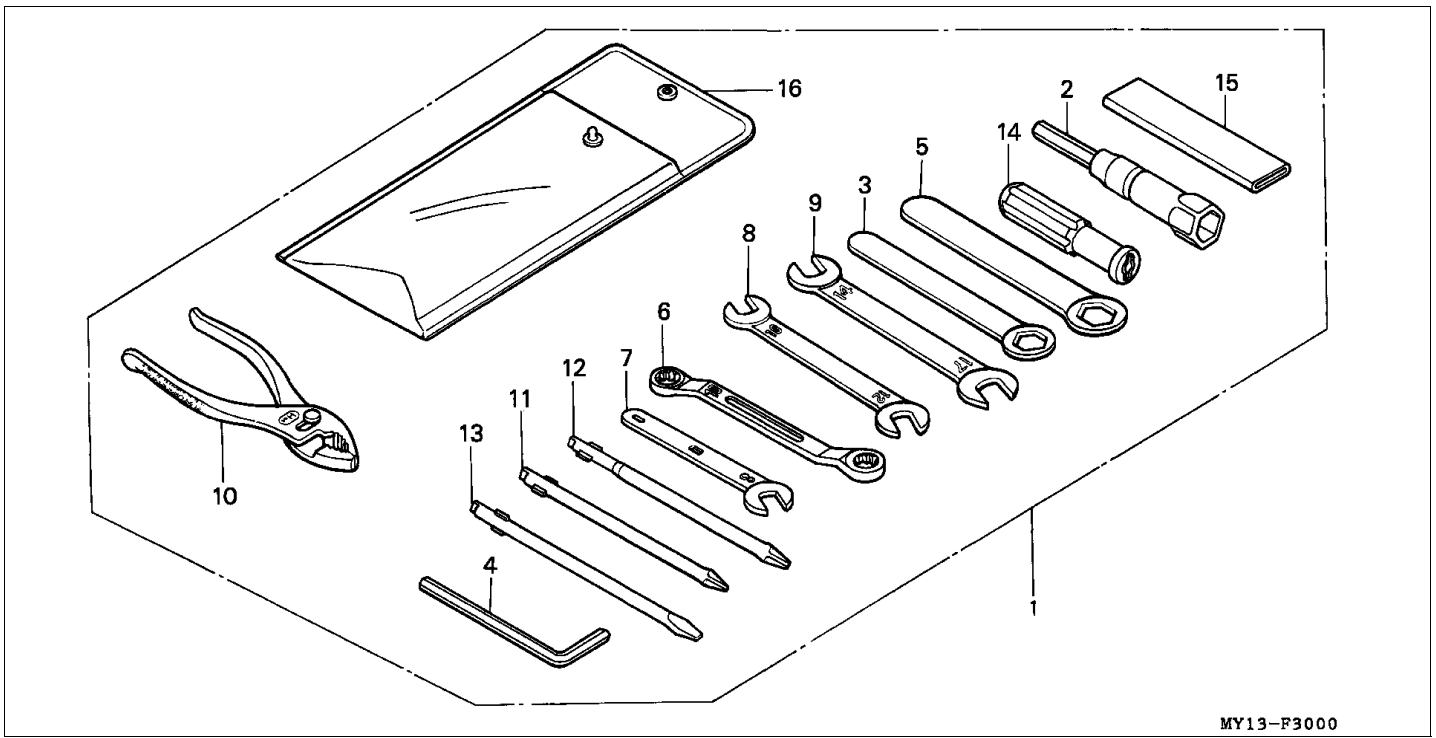

Block F-30 TOOLS

Refnr	Part Number	Parts Description	Unit Qty	Repair Qty
1	89010-MY1-000	TOOL SET	001	0
2	89216-MY1-000	WRENCH, BOX (P18)	001	0
3	89218-MF5-000	WRENCH, EYE, 17MM	001	0
4	89221-MF8-770	WRENCH, HEX., 3MM	001	0
5	89223-MM9-000	WRENCH, EYE, 24MM	001	0
6	89227-461-000	WRENCH, EYE, 10X12	001	0
7	99001-08000-	SPANNER, 8	001	0
8	99001-10120-	SPANNER, 10X12	001	0
9	99001-14170-	SPANNER, 14X17	001	0
10	99002-13500-	PLIERS, 135	001	0
11	99003-10000-	DRIVER 1, PLUS SCREW (NO.2)	001	0
12	99003-20000-	DRIVER 2, PLUS SCREW (NO.3)	001	0
13	99003-30000-	DRIVER 3, MINUS SCREW (NO.2)	001	0
14	99003-50000-	GRIP, SCREW DRIVER	001	0
15	99006-12000-	HANDLE, EYE WRENCH, 12MM	001	0
16	99008-02000-	BAG, TOOL, 200MM	001	0