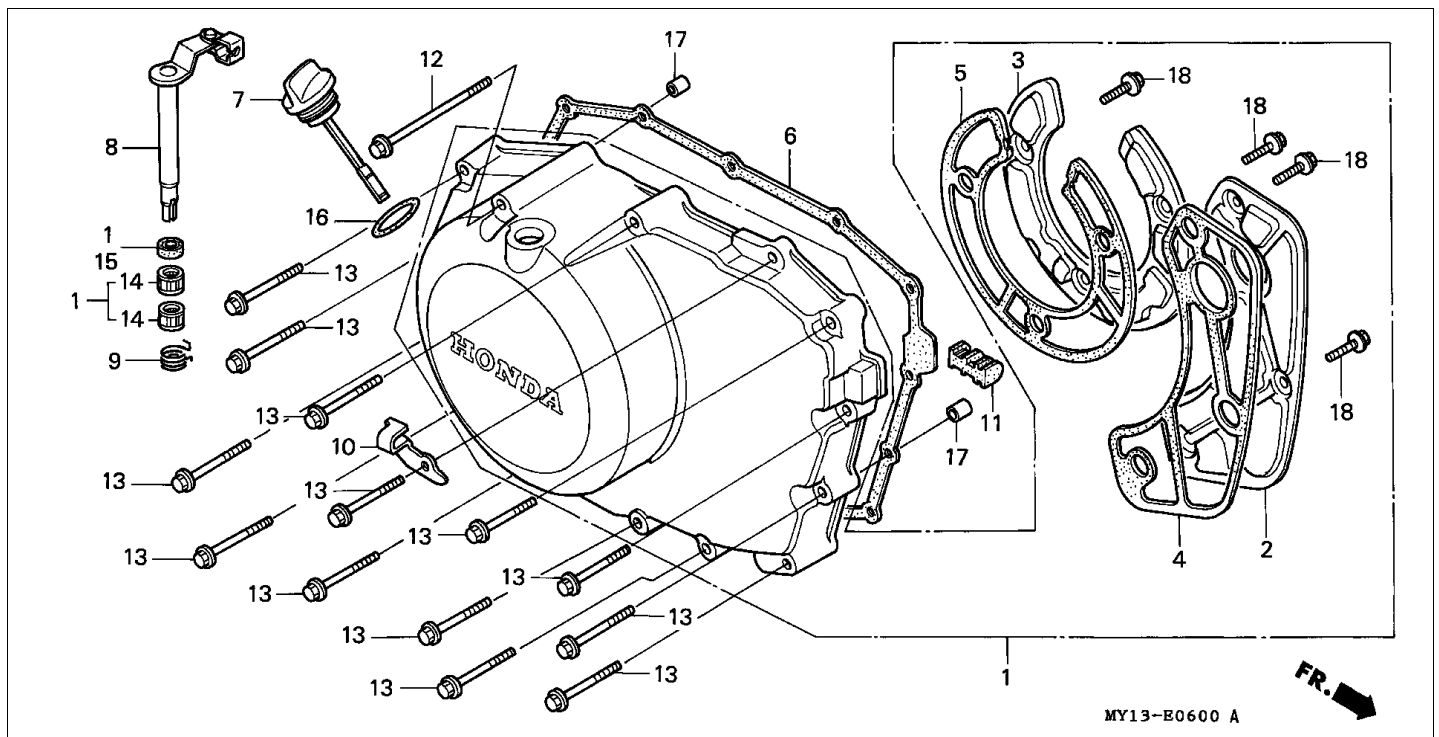

Block E-6 RIGHT CRANKCASE COVER

Refnr	Part Number	Parts Description	Unit Qty	Repair Qty
1	11330-MY1-000	COVER COMP., R. CRANKCASE	001	0
2	11332-MV1-000	PLATE, R. COVER	001	0
3	11333-MV1-000	PLATE, R. COVER (B)	001	0
4	11334-MV1-000	RUBBER A, R. COVER DAMPER	001	0
5	11335-MV1-000	RUBBER B, R. COVER DAMPER	001	0
6	11394-MV1-850	GASKET, R. COVER	001	0
7	15650-MM9-000	GAUGE COMP., OIL LEVEL	001	0
8	22810-MV1-000	LEVER COMP., CLUTCH	001	0
9	22815-413-000	SPRING, CLUTCH LEVER	001	0
10	22825-MV1-000	RECEIVER, CLUTCH WIRE	001	0
11	32970-MV1-000	PLUG, PULSER CORD	001	0
12	90002-GHB-790	BOLT, FLANGE, 6X80	001	0
13	90003-MS8-000	BOLT, FLANGE, 6X35	013	0
14	91053-719-005	BEARING, NEEDLE, 12X16X10 (NTN)	002	0
15	91204-KK0-003	OIL SEAL, 12X18X5 (ARAI)	001	0
16	91301-250-000	O-RING, 21.5MM	001	0
17	94301-08140-	DOWEL PIN, 8X14	002	0
18	95701-0601200	BOLT, FLANGE, 6X12	006	0