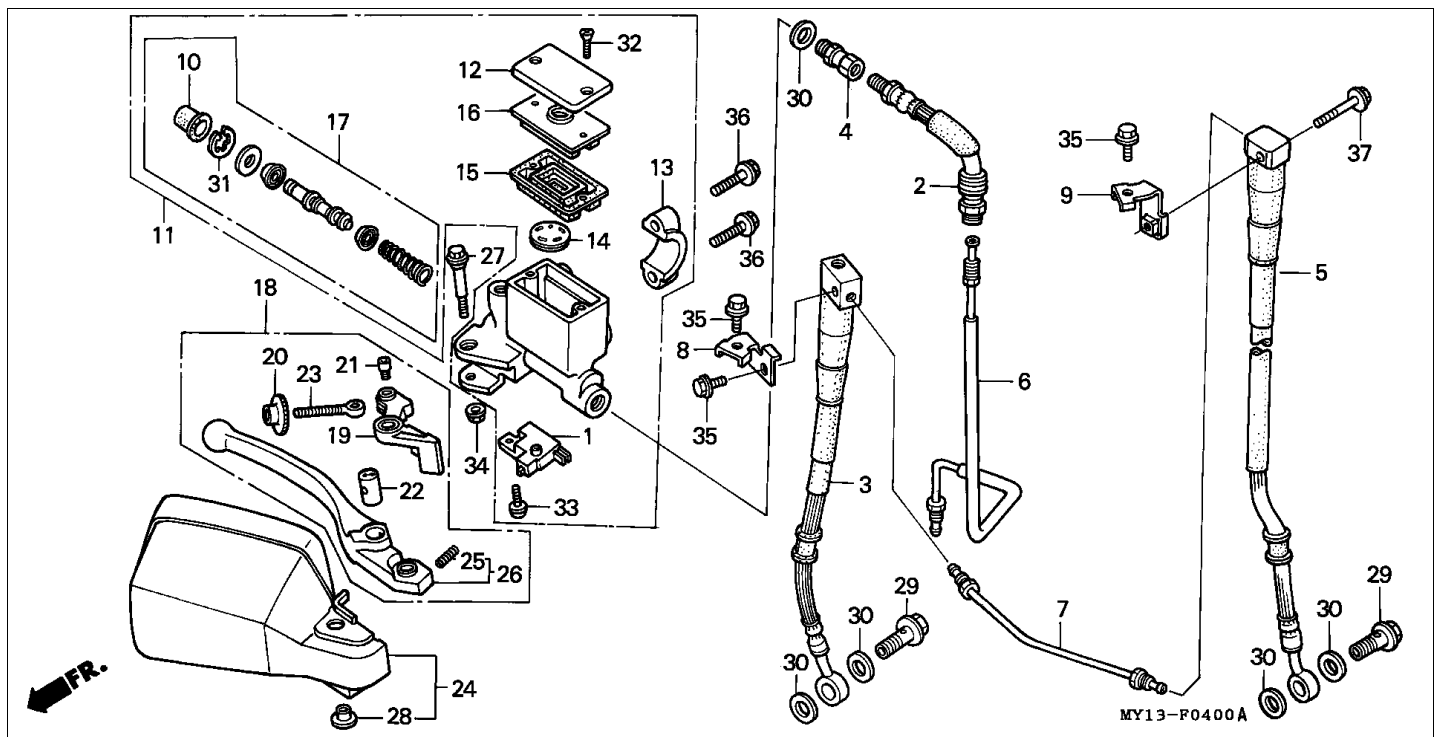

Block F-4 FR. BRAKE MASTER CYLINDER

Refrn	Part Number	Parts Description	Unit Qty	Repair Qty
1	35340-MM5-600	SWITCH ASSY., FR. STOP	001	0
2	45125-MV1-003	HOSE, BRAKE UPPER	001	0
3	45126-MV1-000	HOSE, R. FR. BRAKE	001	0
4	45127-KZ4-003	JOINT, BRAKE HOSE	001	0
5	45127-MY1-003	HOSE, L. FR. BRAKE	001	0
6	45135-MY1-000	PIPE COMP., FR. BRAKE UPPER	001	0
7	45136-MY1-000	PIPE COMP., FR. BRAKE LOWER	001	0
8	45462-MY1-000	STAY, R. FR. BRAKE HOSE	001	0
9	45463-MY1-000	STAY COMP., L. FR. BRAKE HOSE	001	0
10	45504-410-003	BOOT COMP.	001	0
11	45510-MV1-305	CYLINDER SUB ASSY., FR. BRAKE MASTER (NISSIN)	001	0
12	45513-KK1-771	CAP, MASTER CYLINDER	001	0
13	45517-166-006	HOLDER, MASTER CYLINDER	001	0
14	45518-MG3-016	SEPARATOR COMP.	001	0
15	45520-MG7-006	DIAPHRAGM	001	0
16	45521-HA2-006	PLATE, DIAPHRAGM	001	0
17	45530-471-831	CYLINDER SET, MASTER	001	0
18	53170-MN9-000	LEVER ASSY., R. HANDLE	001	0
19	53171-MJ4-006	KNOCKER, MASTER CYLINDER	001	0
20	53172-KV0-006	ADJUSTER, R. HANDLE LEVER	001	0
21	53177-KV0-006	BOLT, LEVER SOCKET, 5X5	001	0
22	53179-KV0-006	JOINT, LEVER	001	0
23	53180-KV0-006	BOLT, ADJUSTING	001	0
24	53180-MN9-000	GUARD, R. KNUCKLE *NH138*	001	0
25	53181-KV0-006	SPRING, HANDLE LEVER	001	0
26	53185-MN9-305	LEVER SET, R. HANDLE	001	0
27	90114-MN9-006	BOLT, HANDLE LEVER	001	0
28	90127-KF0-770	COLLAR, 6X4	001	0
29	90145-MS9-611	BOLT, OIL, 10X22	002	0
30	90545-300-000	WASHER, OIL BOLT	005	0
31	90651-MA5-671	CIRCLIP	001	0
32	93600-040121G	SCREW, FLAT, 4X12	002	0
33	93893-0401217	SCREW-WASHER, 4X12	001	0
34	94050-06000-	NUT, FLANGE, 6MM	001	0
35	96001-0601207	BOLT, FLANGE, 6X12	003	0
36	96001-0602207	BOLT, FLANGE, 6X22	002	0
37	96001-0602507	BOLT, FLANGE, 6X25	001	0