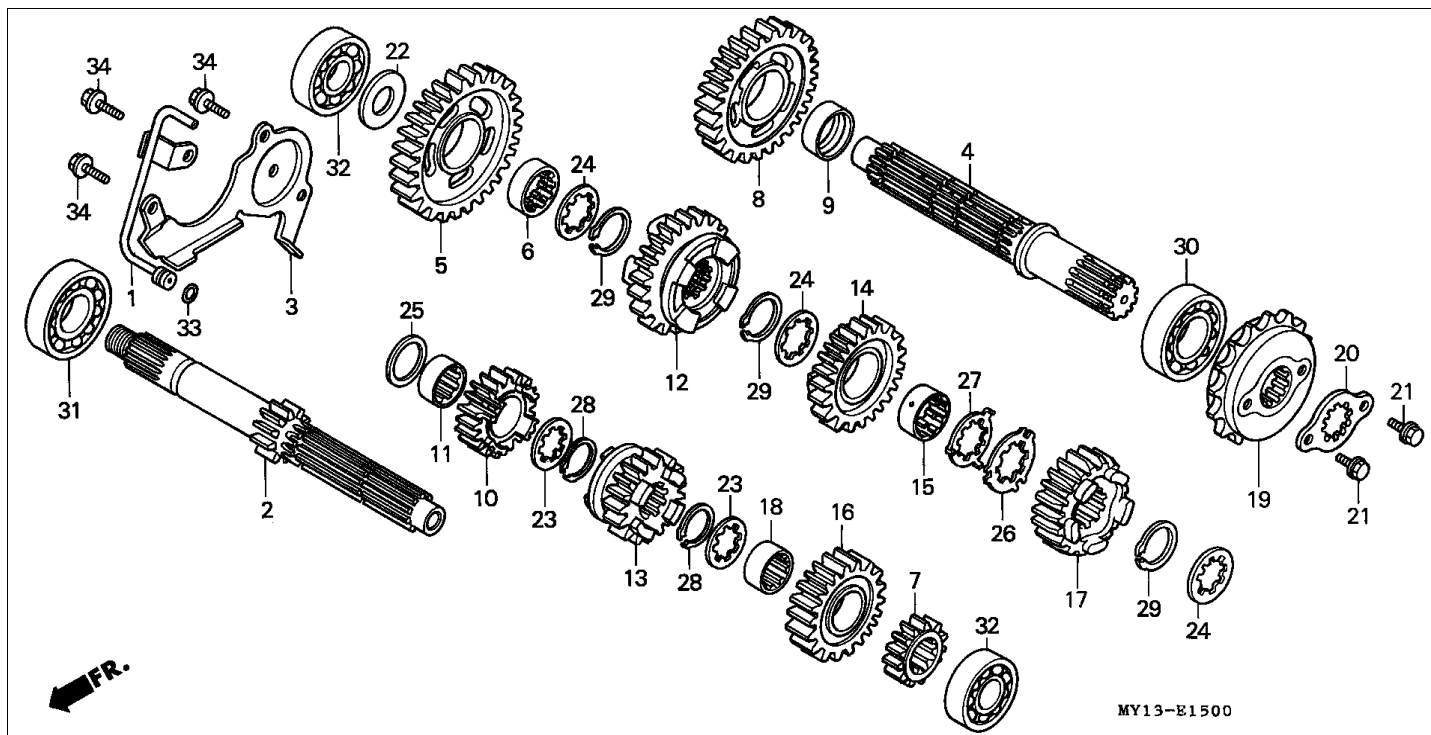

Block E-15 TRANSMISSION

Refrn	Part Number	Parts Description	Unit Qty	Repair Qty
1	15520-MS6-000	PIPE COMP., OIL FEED	001	0
2	23210-MV1-000	MAINSHAFT COMP. (12T)	001	0
3	23212-MS6-920	PLATE, BEARING SETTING	001	0
4	23220-MV1-000	COUNTERSHAFT	001	0
5	23421-MV1-000	GEAR, COUNTERSHAFT LOW (37T)	001	0
6	23422-MV1-000	COLLAR, SPLINE, 28X10	001	0
7	23431-MV1-000	GEAR, MAINSHAFT SECOND (16T)	001	0
8	23441-MV1-000	GEAR, COUNTERSHAFT SECOND (33T)	001	0
9	23442-MR5-670	BUSH, 28X31X10	001	0
10	23451-MY1-000	GEAR, MAINSHAFT THIRD (20T)	001	0
11	23455-MS9-750	BUSH, 25X28X13.5	001	0
12	23461-MY1-000	GEAR, COUNTERSHAFT THIRD (31T)	001	0
13	23471-MV1-000	GEAR, MAINSHAFT FOURTH (22T)	001	0
14	23481-MV1-000	GEAR, COUNTERSHAFT FOURTH (28T)	001	0
15	23482-MR7-000	COLLAR, SPLINE, 28X13.5	001	0
16	23491-MV1-000	GEAR, MAINSHAFT FIFTH (24T)	001	0
17	23501-MV1-000	GEAR, COUNTERSHAFT FIFTH (26T)	001	0
18	23512-MR7-000	COLLAR, SPLINE, 25X16	001	0
19	23801-MV1-000	SPROCKET, DRIVE (16T)	001	0
20	23811-MV1-000	PLATE, FIXING	001	0
21	90118-958-003	BOLT, FLANGE, 6X12	002	0
22	90404-KK0-000	WASHER, 20X37X2	001	0
23	90451-KY2-000	WASHER, SPLINE, 25X31X1.5	002	0
24	90452-MR7-000	WASHER, SPLINE, 28X34X1.5	003	0
25	90456-MA6-000	WASHER, THRUST, 25MM	001	0
26	90463-MR7-000	WASHER, SPLINE, 28MM	001	0
27	90464-MR7-000	WASHER, LOCK, 28MM	001	0
28	90601-107-000	CIRCLIP, 25MM	002	0
29	90603-MN4-000	CIRCLIP, 28MM	003	0
30	91001-MN5-003	BEARING, BALL, 28X54X20.6 (NTN)	001	0
31	91001-MV1-003	BEARING, RADIAL BALL, 62/25	001	0
32	91003-MG2-792	BEARING, RADIAL BALL, 6204U (KOYO)	002	0
33	91318-ME5-003	O-RING, 5.6X1.9 (ARAI)	001	0
34	95701-0601600	BOLT, FLANGE, 6X16	003	0