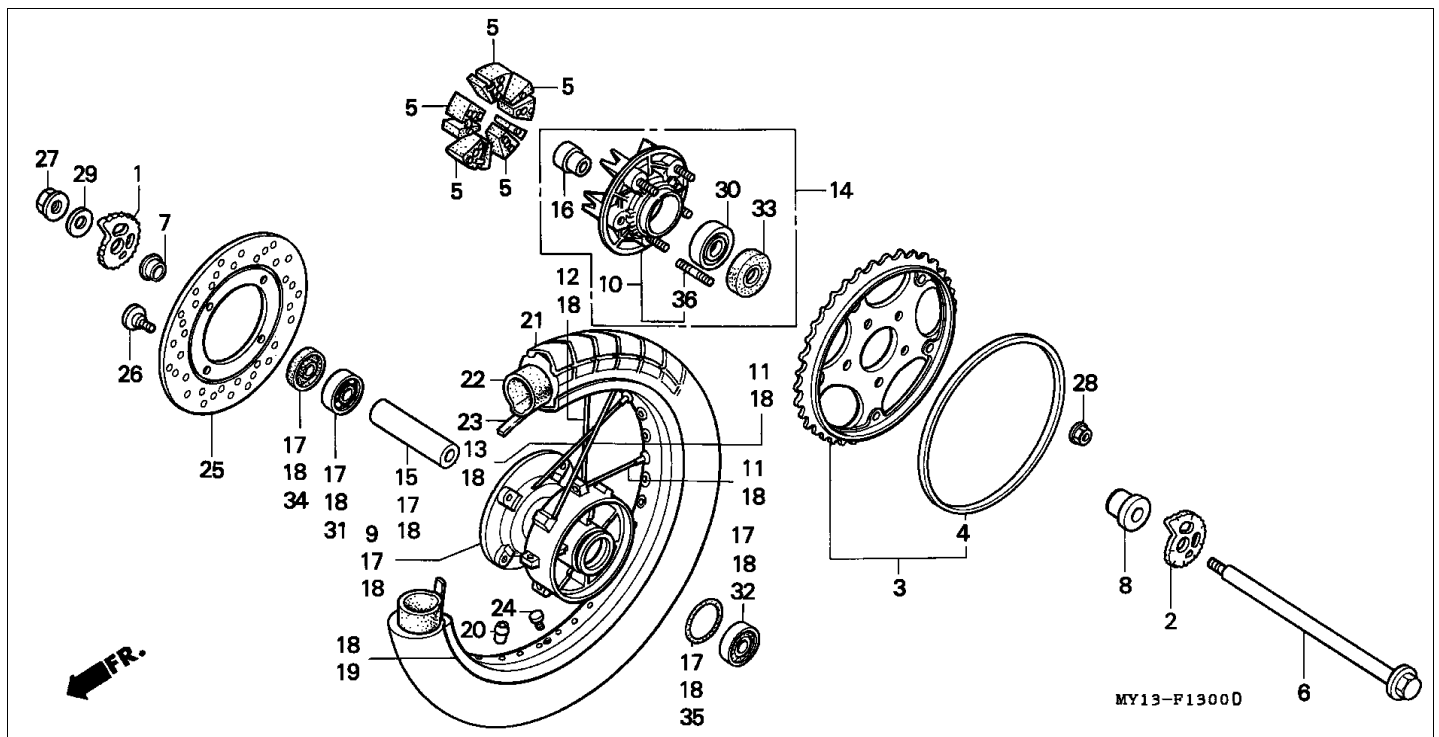

Block F-13 REAR WHEEL

Refrn	Part Number	Parts Description	Unit Qty	Repair Qty
1	40544-MN1-670	ADJUSTER, R. CHAIN	001	0
2	40545-MY6-670	ADJUSTER, L. CHAIN	001	0
3	41200-MY1-930	SPROCKET COMP., FINAL DRIVEN (45T)	001	0
4	41212-MA6-000	ARRESTER, NOISE	001	0
5	41241-MC8-670	DAMPER, RR. WHEEL	005	0
6	42301-MY1-000	AXLE, RR. WHEEL	001	0
7	42311-KS5-000	COLLAR, RR. WHEEL SIDE	001	0
8	42312-MV1-000	COLLAR, RR. WHEEL	001	0
9	42601-MV1-000	HUB COMP., RR. WHEEL	001	0
10	42610-MV1-000	FLANGE ASSY., FINAL DRIVEN	001	0
11	42611-MY1-405	SPOKE SET A, (A9X177) (L. SIDE)	016	0
12	42612-MY1-405	SPOKE SET B, (A9X173) (R. OUTSIDE)	008	0
13	42613-MY1-405	SPOKE SET C, (A9X170) (R. INSIDE)	008	0
15	42620-MV1-000	COLLAR, RR. AXLE DISTANCE	001	0
16	42625-MA6-000	COLLAR B, RR. AXLE DISTANCE	001	0
18	42650-MY1-305	WHEEL SUB ASSY., RR.	001	0
19	42701-MY1-003	RIM, RR. WHEEL	001	0
20	42705-MK4-850	BALANCER (10G)	N	0
20	42707-MK4-850	BALANCER (20G)	N	0
21	42711-MY1-003	TIRE, RR. (BRIDGESTONE) (140/80R17 69H)	001	0
21	42711-MY1-005	TIRE, RR. (MICHELIN) (140/80R17 69H)	001	0
22	42712-MY1-003	TUBE, TIRE (BRIDGESTONE)	001	0
22	42712-MY1-005	TUBE, TIRE (MICHELIN)	001	0
23	42713-MY1-003	FLAP, TIRE (BRIDGESTONE)	001	0
23	42713-MY1-005	FLAP, TIRE (MICHELIN)	001	0
24	42717-329-000	CAP, RIM HOLE	001	0
25	43251-MV1-000	DISK, RR. BRAKE	001	0
26	90105-MK5-010	BOLT, DISK, 8X22	004	0
27	90305-ME5-003	NUT, FLANGE, 16MM	001	0
28	90306-KF0-003	NUT, FLANGE, 12MM	005	0
29	90530-MS8-000	WASHER, SPECIAL	001	0
30	91052-MM5-003	BEARING, RADIAL BALL, 6204UU (NSK)	001	0
31	91053-MV1-003	BEARING, RADIAL BALL, 6203UU	001	0
32	91054-MT6-831	BEARING, RADIAL BALL, 6303UU (NIPPON SEIKO)	001	0
32	91054-MT6-832	BEARING, RADIAL BALL, 6303UU (NTN)	001	0
33	91252-MC4-003	OIL SEAL, 28X47.2X7 (ARAI)	001	0
33	91252-MC4-005	OIL SEAL, 28X47.2X7 (NOK)	001	0
34	91252-428-000	OIL SEAL, 25X40X7	001	0