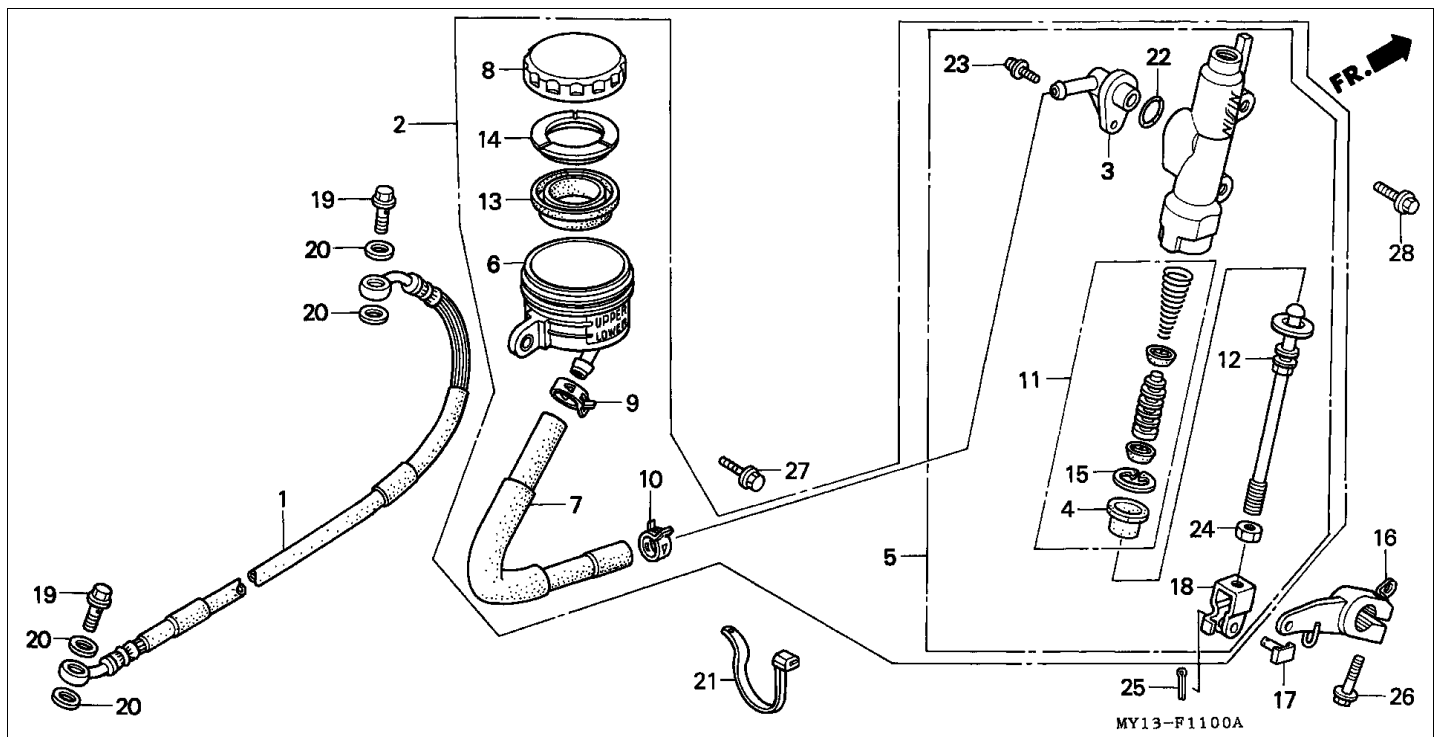

Block F-11 REAR BRAKE MASTER CYLINDER

Refrn	Part Number	Parts Description	Unit Qty	Repair Qty
1	43310-MY1-003	HOSE, RR. BRAKE	001	0
3	43503-MS8-006	CONNECTOR	001	0
4	43504-MB2-006	BOOT COMP.	001	0
5	43510-MY1-305	CYLINDER SUB ASSY., RR. MASTER (NISSIN)	001	0
6	43511-MR7-016	CUP COMP., OIL	001	0
7	43512-MY1-006	HOSE, MASTER CYLINDER	001	0
8	43513-MY1-006	CAP, OIL CUP	001	0
9	43514-KS6-701	CLAMP, MASTER CYLINDER OIL HOSE	001	0
10	43514-MN9-006	CLAMP, MASTER CYLINDER OIL HOSE	001	0
11	43520-MB2-305	PISTON SET, MASTER CYLINDER (NISSIN)	001	0
12	43530-MY1-006	ROD COMP., PUSH	001	0
13	45520-300-000	DIAPHRAGM	001	0
14	45521-MJ6-006	PLATE, DIAPHRAGM	001	0
15	46182-500-013	CIRCLIP	001	0
16	46502-MY1-930	ARM, RR. BRAKE MIDDLE	001	0
17	95015-54000-	PIN D, JOINT	001	0
18	46504-KV6-702	JOINT, BRAKE ROD	001	0
19	90145-MS9-611	BOLT, OIL, 10X22	002	0
20	90545-300-000	WASHER, OIL BOLT	004	0
22	91212-422-006	O-RING, 14.8X2.4	001	0
23	93893-0401217	SCREW-WASHER, 4X12	001	0
24	94002-080000S	NUT, HEX., 8MM	001	0
25	94201-20120-	PIN, SPLIT, 2.0X12	001	0
26	96300-0802508	BOLT, FLANGE, 8X25	001	0
27	96500-0601400	BOLT, FLANGE, 6X14	001	0
28	96500-0601600	BOLT, FLANGE, 6X16	002	0