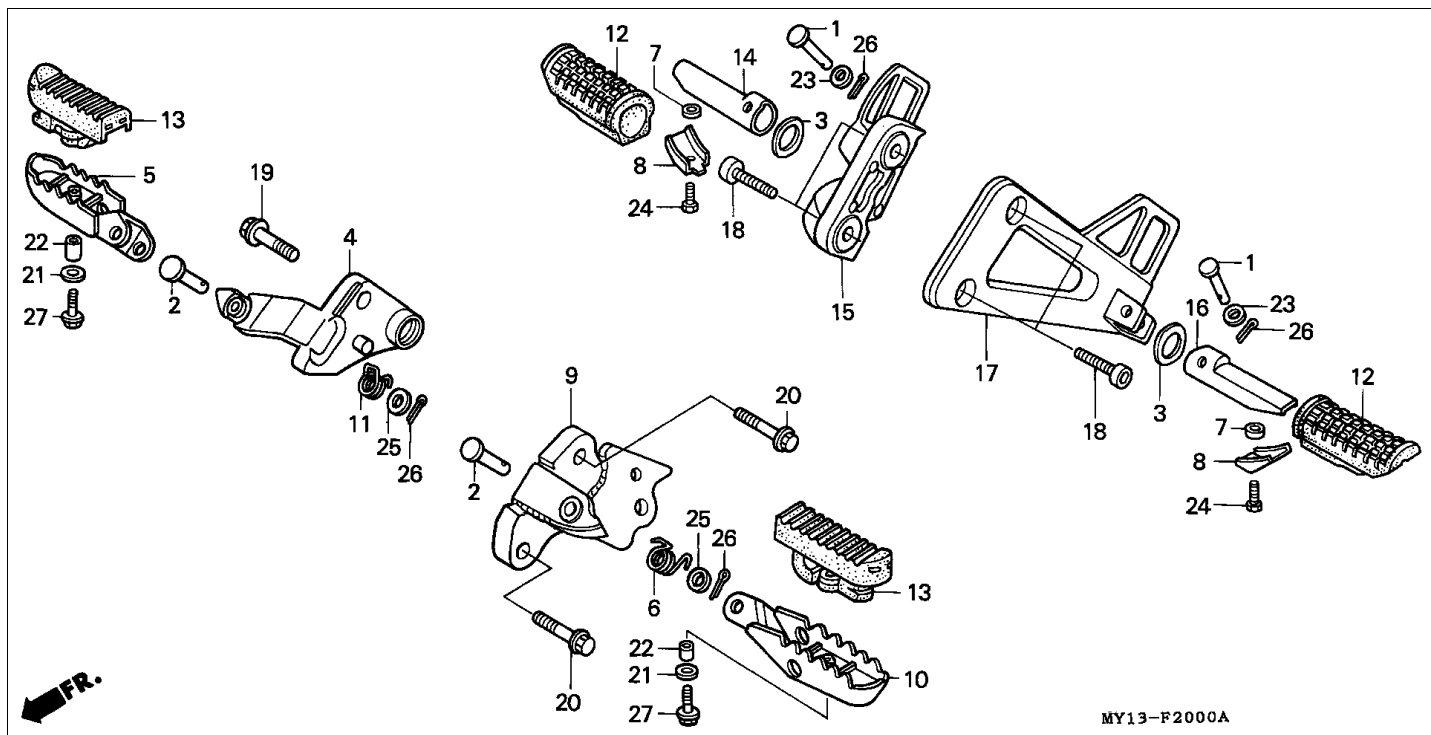

MY13-F2000A

Block F-20 STEP

Refrn	Part Number	Parts Description	Unit Qty	Repair Qty
1	50603-GS9-010	PIN, MAIN STEP BAR JOINT	002	0
2	50603-033-010	PIN, STEP BAR JOINT	002	0
3	50614-KE8-000	PLATE, MAIN STEP SIDE	002	0
4	50615-MV1-000	ARM, R. STEP *NH146M*	001	0
5	50616-MM9-000	STEP COMP., R.	001	0
6	50617-MM9-000	SPRING, R. STEP RETURN	001	0
7	50618-KE8-000	COLLAR, 6.5X11X3	002	0
8	50619-KE8-000	PLATE, MAIN STEP LOWER	002	0
9	50625-MY1-000	ARM, L. STEP *NH146M*	001	0
10	50642-MM9-000	STEP COMP., L.	001	0
11	50644-MM9-000	SPRING, L. STEP RETURN	001	0
12	50661-KE7-000	RUBBER, MAIN STEP	002	0
13	50661-MS8-000	RUBBER, STEP	002	0
14	50701-MS8-000	BAR, R. PILLION STEP	001	0
15	50711-MY1-000	BRACKET, R. PILLION STEP	001	0
16	50801-MS8-000	BAR, L. PILLION STEP	001	0
17	50811-MY1-000	BRACKET, L. PILLION STEP	001	0
18	90157-ME9-000	BOLT, SOCKET, 8X22	004	0
19	90212-MM9-000	BOLT, FLANGE, 12X38	001	0
20	90213-MM9-000	BOLT, FLANGE, 10X38	002	0
21	90485-MB2-000	WASHER, 6MM	002	0
22	90503-MG7-000	SPACER, HANDLE END GUARD	002	0
23	90507-921-000	WASHER, NYLON, 8MM	002	0
24	92101-060120A	BOLT, HEX., 6X12	002	0
25	94101-08000-	WASHER, PLAIN, 8MM	002	0
26	94201-20150-	PIN, SPLIT, 2.0X15	004	0
27	95801-0602207	BOLT, FLANGE, 6X22	002	0