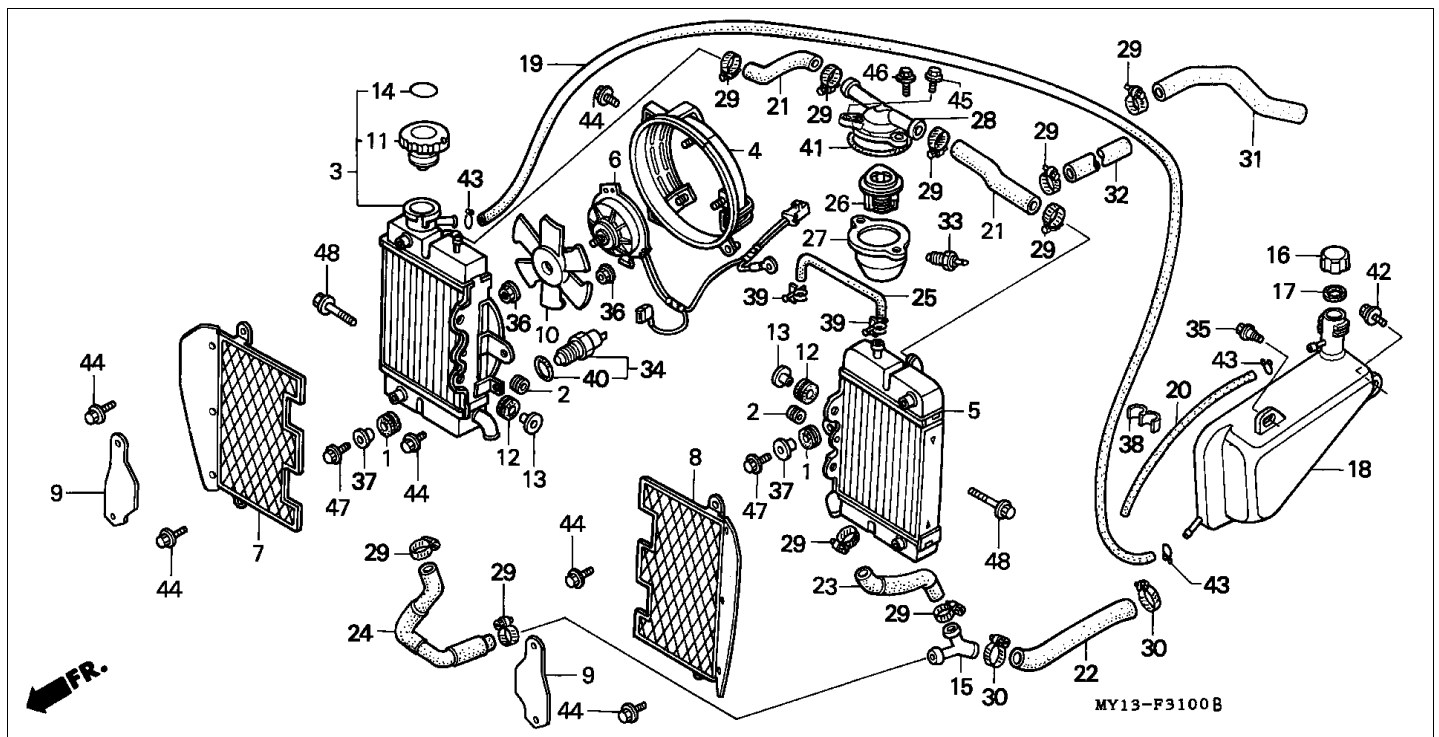

Block F-31 RADIATOR/SHROUD

Refrn	Part Number	Parts Description	Unit Qty	Repair Qty
1	17245-107-010	RUBBER, AIR CLEANER CASE MOUNTING	002	0
2	18624-634-670	GROMMET, AIR BYPASS	002	0
3	19010-MY1-931	RADIATOR COMP. (TOYO)	001	0
4	19015-MY1-003	SHROUD COMP.	001	0
5	19020-MY1-003	RADIATOR COMP., L.	001	0
6	19030-MY1-003	MOTOR ASSY., FAN (MATSUSHITA)	001	0
7	19031-MY1-000	GRILLE, R. RADIATOR	001	0
8	19032-MY1-000	GRILLE, L. RADIATOR	001	0
9	19035-MY1-000	PARTITION, RADIATOR SIDE	002	0
10	19040-MF5-751	FAN, COOLING (TOYO)	001	0
11	19045-MY3-621	CAP COMP., RADIATOR	001	0
12	19051-KA3-830	RUBBER, RADIATOR MOUNTING	004	0
13	19052-MN8-000	COLLAR, RADIATOR MOUNTING	004	0
14	19055-MV9-881	SEAL, RADIATOR CAP (ENGLISH/FRENCH/JAPANESE)	001	0
15	19069-MS8-000	JOINT, WATER HOSE	001	0
16	19104-ME9-000	CAP, RESERVE TANK	001	0
17	19107-MG8-000	PACKING, RESERVE TANK	001	0
18	19115-MY1-000	TANK, RESERVE	001	0
19	19117-MY1-000	TUBE, OVERFLOW	001	0
20	19118-MY1-000	TUBE, DRAIN	001	0
21	19222-MY1-000	HOSE, RADIATOR IN. WATER	002	0
22	19231-MS8-000	HOSE, WATER	001	0
23	19232-MY1-000	HOSE, L. RADIATOR OUTLET WATER	001	0
24	19234-MY1-000	HOSE, R. RADIATOR OUTLET WATER	001	0
25	19235-MY1-000	HOSE, RADIATOR JOINT	001	0
26	19300-KE8-000	THERMOSTAT ASSY.	001	0
27	19311-MS8-000	CASE, THERMOSTAT	001	0
28	19315-MY1-000	COVER, THERMOSTAT	001	0
29	19506-KS6-700	CLAMP B, WATER HOSE	010	0
30	19516-MB6-000	CLAMP, WATER HOSE	002	0
31	19521-MY1-000	HOSE, FR. BANK WATER	001	0
32	19522-MY1-000	HOSE, RR. BANK WATER	001	0
33	37750-PC1-004	THERMO UNIT (DENSO)	001	0
34	37760-MR1-003	THERMOSWITCH ASSY.	001	0
35	90116-ME9-000	BOLT, FLANGE, 6MM	001	0
36	90315-MK3-003	NUT, SERRATE, 5MM	004	0
37	90501-MA3-770	COLLAR, 6.2X12	002	0
38	90658-ZA0-930	CLIP, HIGH TENSION CORD	001	0