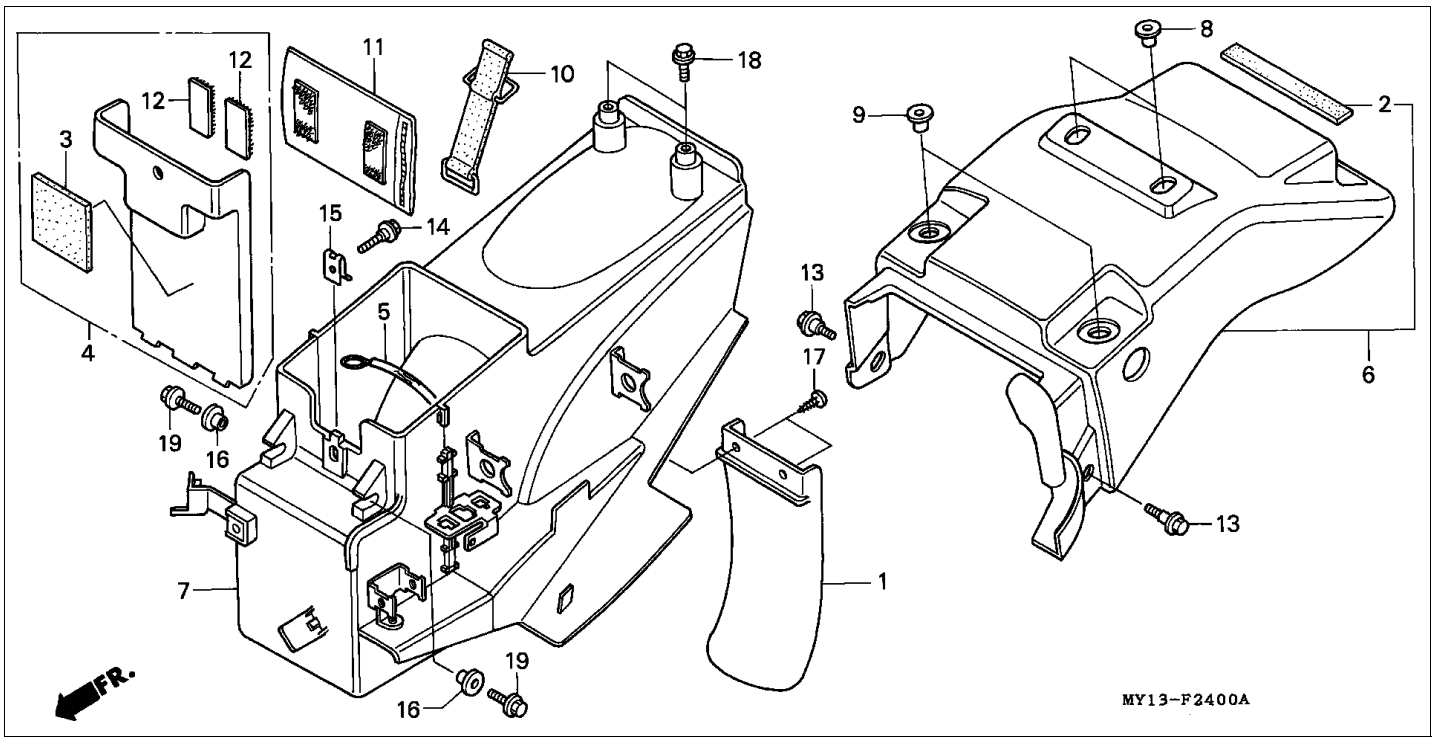

Block F-24 REAR FENDER

Refnr	Part Number	Parts Description	Unit Qty	Repair Qty
1	17218-KZ3-860	MUDGUARD, AIR CLEANER CASE	001	0
2	50126-GS3-000	CUSHION, RR. FENDER	001	0
3	50320-MY1-300	CUSHION, BATTERY	001	0
4	50325-MY1-000	COVER, BATTERY	001	0
5	77236-KM4-000	WIRE, HELMET SETTING	001	0
6	80100-MY1-000	FENDER, RR. *NH138*	001	0
7	80101-MY1-000	FENDER B, RR.	001	0
8	83511-VM6-680	COLLAR, TOOL BOX MOUNTING	002	0
9	83515-428-000	COLLAR, TOOL BOX	002	0
10	83606-198-900	BAND, TOOL BOX	001	0
11	83642-GM2-000	BAG, OWNERS MANUAL	001	0
12	83643-MY1-300	TAPE, MAGIC (FEMALE)	002	0
13	90110-147-000	BOLT, FLANGE, 6MM	002	0
14	90111-GJ5-000	BOLT, FLANGE, 6MM	001	0
15	90305-KT7-000	NUT, CLIP, 6MM	001	0
16	90522-170-700	COLLAR, GEARSHIFT LEVER SETTING	002	0
17	93913-25310-	SCREW, TAPPING, 5X14 (PO)	002	0
18	95701-0601000	BOLT, FLANGE, 6X10	002	0
19	95701-0602007	BOLT, FLANGE, 6X20	002	0