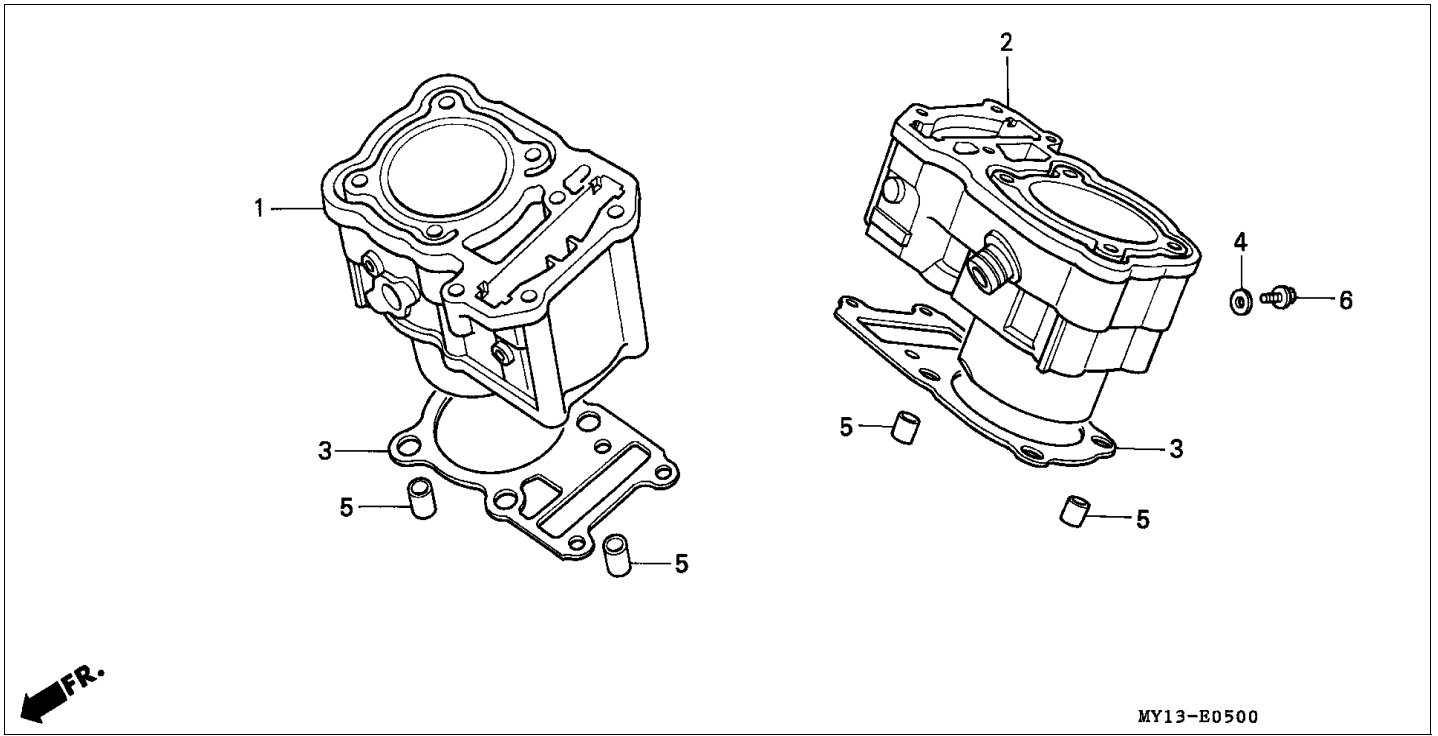

Block E-4 CAM CHAIN/TENSIONER

Refnr	Part Number	Parts Description	Unit Qty	Repair Qty
1	14322-MR1-000	SPROCKET, CAM (40T)	002	0
1	14322-MZ8-B40	SPROCKET, CAM (40T)	002	0
2	14401-MN1-671	CHAIN, CAM (BORG WARNER)(118L)	002	0
3	14510-MR1-000	TENSIONER COMP., CAM CHAIN	002	0
4	14516-MG8-003	SPRING, CAM CHAIN TENSIONER (NIPPON HATSUJO)	002	0
5	14522-MV1-000	GUIDE, CAM CHAIN	002	0
6	14531-MN8-000	RUBBER, FR. CUSHION	001	0
7	14532-MN8-000	RUBBER, RR. CUSHION	001	0
8	14623-MV1-000	PLATE, TENSIONER SETTING	002	0
9	90021-KE9-000	BOLT, SPECIAL, 6MM	004	0
10	90086-MF5-000	BOLT, FLANGE KNOCK, 7X13	004	0
11	90441-706-000	WASHER, SEALING, 6MM	004	0
12	95701-0601600	BOLT, FLANGE, 6X16	002	0