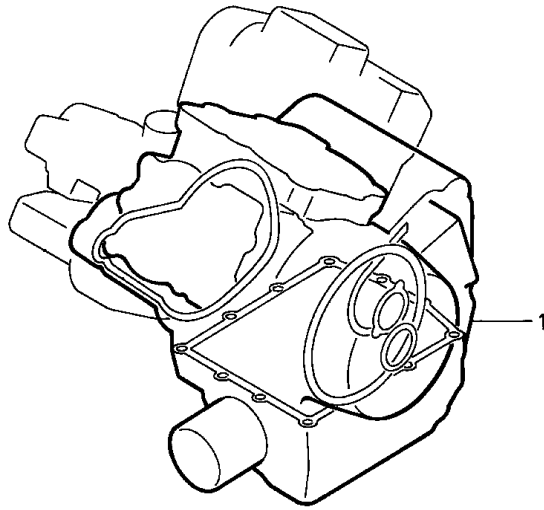

ENG2- X0004

Block EOP-2 GASKET KIT B

Refnr	Part Number	Parts Description	Unit Qty	Repair Qty
1	06112-MY1-000	GASKET KIT B	001	0
1	11343-MV1-000	GASKET, PULSER COVER	001	0
1	11394-MV1-850	GASKET, R. COVER	001	0
1	11395-MV1-850	GASKET, L. COVER	001	0
1	15154-425-000	GASKET, OIL STRAINER	001	0
1	19226-MM9-000	GASKET, WATER PUMP COVER	001	0
1	90441-ME9-000	WASHER, SEALING, 8MM	001	0
1	90463-ML7-000	WASHER, SEALING, 6.5MM	001	0
1	91301-250-000	O-RING, 21.5MM	001	0
1	91301-MV1-851	O-RING, 9.8X2.4	002	0
1	91302-MB0-013	O-RING, 32.95X2.62 (ARAI)	001	0
1	91303-377-000	O-RING, 13.8X2.5	001	0
1	91303-KF0-003	O-RING, 14.8X2.4 (ARAI)	002	0
1	91305-MG7-003	O-RING, 5X1.7 (ARAI)	002	0
1	91309-425-003	O-RING, 24.4X3.1 (ARAI)	001	0
1	91312-PC6-003	O-RING, 57.8X2.4	001	0
1	91313-MB0-003	O-RING, 14.7X2.2 (ARAI)	001	0
1	91315-MF5-003	SEAL, OIL PIPE	002	0
1	91318-ME5-003	O-RING, 5.6X1.9 (ARAI)	001	0
1	91319-300-000	O-RING, 13X2.5	001	0
1	91356-425-003	O-RING, 30MM	001	0
1	94109-14000-	WASHER, DRAIN PLUG, 14MM	001	0