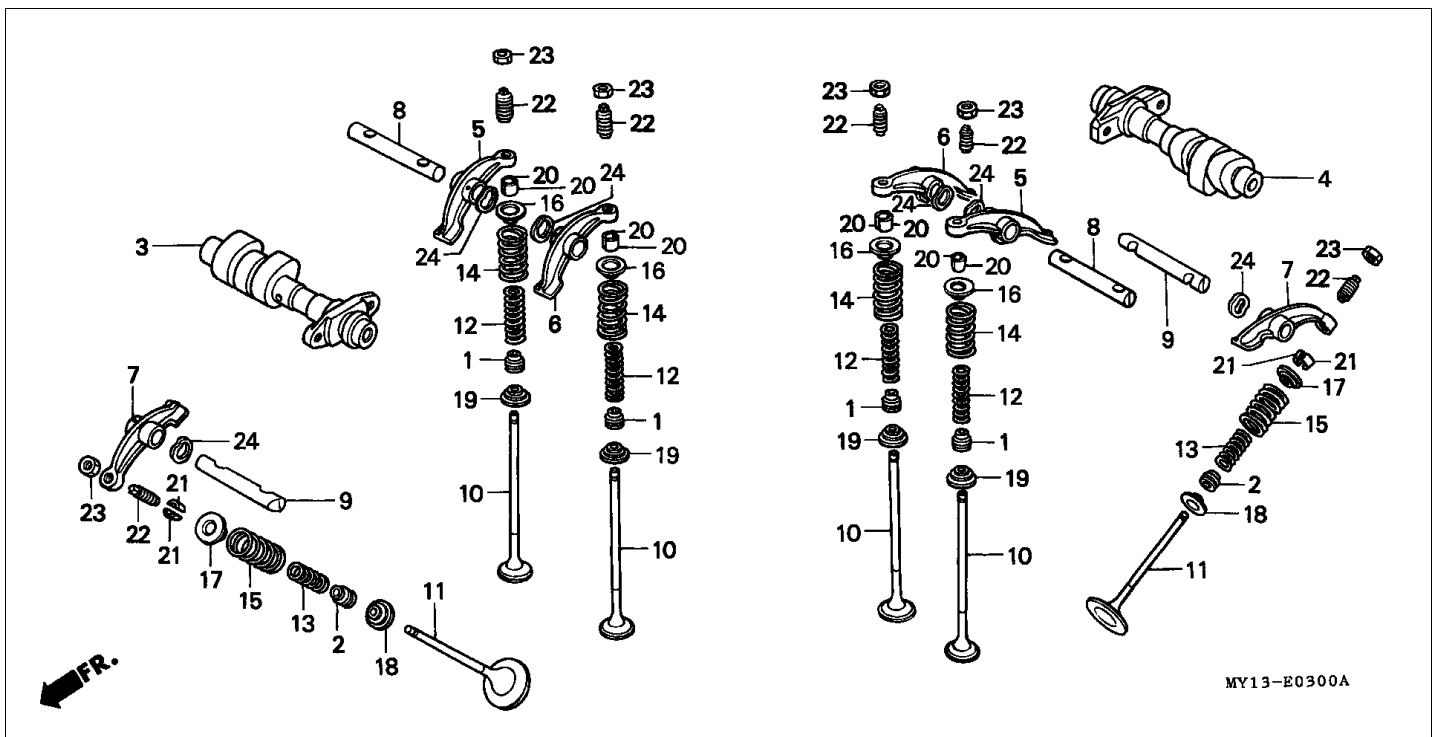

MY13-E0300A

Block E-3 CAMSHAFT/VALVE

Refnr	Part Number	Parts Description	Unit Qty	Repair Qty
1	12208-413-003	SEAL, VALVE STEM (ARAI)	004	0
2	12209-413-003	SEAL, VALVE STEM (ARAI)	002	0
3	14110-MV1-000	CAMSHAFT COMP., FR.	001	0
4	14120-MV1-000	CAMSHAFT COMP., RR.	001	0
5	14421-MR1-000	ARM A, IN. ROCKER	002	0
6	14422-MR1-000	ARM B, IN. ROCKER	002	0
7	14431-MR1-000	ARM, EX. VALVE ROCKER	002	0
8	14441-MF5-000	SHAFT, IN. ROCKER ARM	002	0
9	14451-MF5-000	SHAFT, EX. ROCKER ARM	002	0
10	14711-MV1-000	VALVE, IN.	004	0
11	14721-MR1-000	VALVE, EX.	002	0
12	14751-MR1-003	SPRING, IN. VALVE INNER (CHUO HATSUJO)	004	0
13	14752-MR1-003	SPRING, EX. VALVE INNER (CHUO HATSUJO)	002	0
14	14761-MR1-003	SPRING, IN. VALVE OUTER (CHUO HATSUJO)	004	0
15	14762-MR1-003	SPRING, EX. VALVE OUTER (CHUO HATSUJO)	002	0
16	14771-MF5-000	RETAINER, IN. VALVE SPRING	004	0
17	14771-MR1-000	RETAINER, VALVE SPRING	002	0
18	14775-ME9-000	SEAT, VALVE SPRING	002	0
19	14775-MF5-000	SEAT, VALVE SPRING	004	0
20	14781-MB4-000	COTTER, VALVE	008	0
21	14781-MB9-000	COTTER, VALVE	004	0
22	90014-MF5-000	SCREW, TAPPET ADJUSTING	006	0
23	90206-590-000	NUT, TAPPET ADJUSTING	006	0
24	90402-428-000	WASHER, WAVE, 12MM	006	0