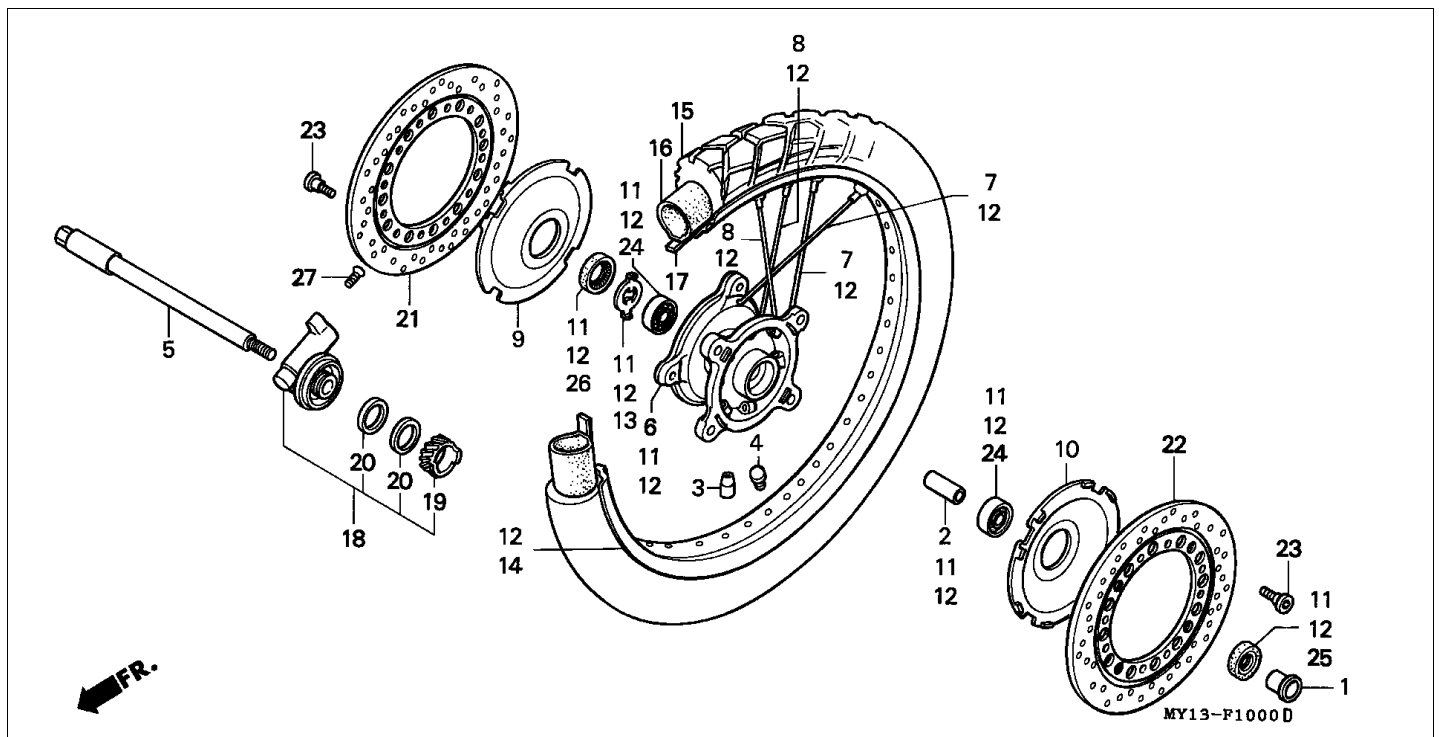

Block F-10 FRONT WHEEL

Refnr	Part Number	Parts Description	Unit Qty	Repair Qty
1	42311-KE5-000	COLLAR, RR. WHEEL SIDE	001	0
2	42620-MF5-000	COLLAR, AXLE DISTANCE	001	0
3	42705-MK4-850	BALANCER (10G)	N	0
3	42707-MK4-850	BALANCER (20G)	N	0
4	42717-329-000	CAP, RIM HOLE	001	0
5	44301-MV1-000	AXLE, FR. WHEEL	001	0
6	44601-MV1-000	HUB, FR. WHEEL	001	0
7	44603-MY1-405	SPOKE SET A, FR. (OUTSIDE)	018	0
8	44604-MY1-405	SPOKE SET B, FR. (INSIDE)	018	0
9	44610-MV1-000	COVER, R. HUB	001	0
10	44611-MV1-000	COVER, L. HUB	001	0
12	44650-MY1-305	WHEEL SUB ASSY., FR.	001	0
13	44680-ML7-000	RETAINER, GEAR BOX	001	0
14	44701-MV1-003	RIM, FR. WHEEL	001	0
15	44711-MY1-003	TIRE, FR. (BRIDGESTONE) (90/90-21 54H)	001	0
15	44711-MY1-005	TIRE, FR. (MICHELIN) (90/90-21 54H)	001	0
16	44712-MG7-003	TUBE, TIRE (BRIDGESTONE)	001	0
16	44712-MY1-005	TUBE, TIRE (MICHELIN)	001	0
17	44713-MG7-003	FLAP, TIRE (BRIDGESTONE) (1.85X21)	001	0
17	44713-MY1-005	FLAP, TIRE (MICHELIN)	001	0
18	44800-MV1-003	BOX ASSY., SPEEDOMETER GEAR	001	0
19	44806-MV1-003	GEAR, SPEEDOMETER	001	0
20	44809-ML7-003	WASHER, SPEEDOMETER GEAR	002	0
21	45251-MV1-000	DISK, R. FR. BRAKE	001	0
22	45351-MV1-000	DISK, L. FR. BRAKE	001	0
23	90105-MK5-010	BOLT, DISK, 8X22	008	0
24	91053-MV1-003	BEARING, RADIAL BALL, 6203UU	002	0
25	91257-KA3-711	DUST SEAL, 28X42X8 (NOK)	001	0
25	91257-KA3-712	DUST SEAL, 28X42X8 (ARAI)	001	0
26	91258-ML7-003	DUST SEAL, 45X55X5 (ARAI)	001	0
26	91258-ML7-004	DUST SEAL, 45X55X5 (NOK)	001	0
27	93700-050200G	SCREW, OVAL, 5X20	001	0