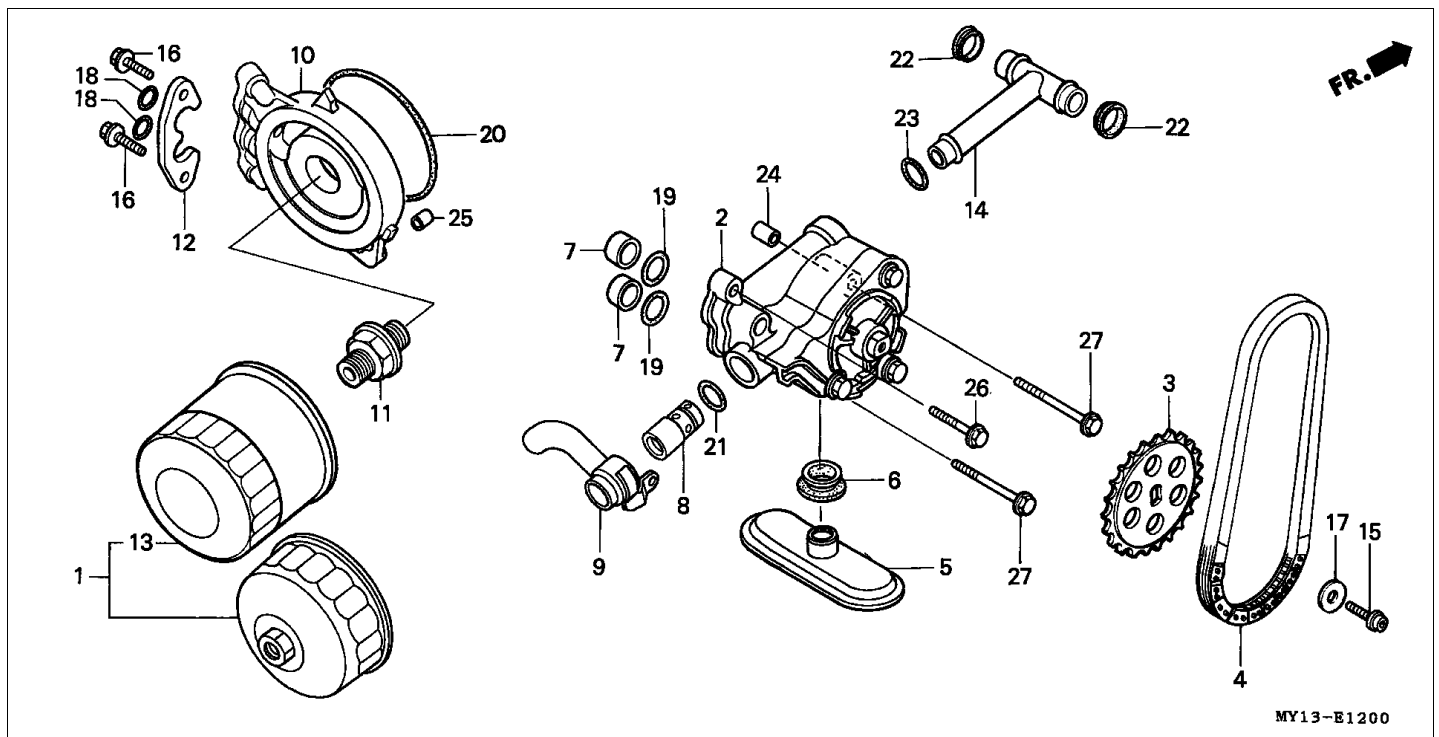

Block E-12 OIL PUMP/OIL FILTER

Refrn	Part Number	Parts Description	Unit Qty	Repair Qty
1	15010-MW0-000	FILTER SET, OIL	(1)	0
2	15100-MY1-000	PUMP ASSY., OIL	001	0
3	15134-MV1-000	SPROCKET, OIL PUMP DRIVEN (29T)	001	0
4	15136-MV1-003	CHAIN, OIL PUMP DRIVE	001	0
5	15153-MY1-000	STRAINER, OIL	001	0
6	15154-425-000	GASKET, OIL STRAINER	001	0
7	15155-300-000	COLLAR, O-RING	002	0
8	15220-MB0-010	VALVE ASSY., RELIEF	001	0
9	15240-MM9-000	PIPE, OIL RELIEF	001	0
10	15400-MV1-010	CASE, OIL DISTRIBUTING	001	0
11	15401-MV1-000	BOLT, OIL DISTRIBUTING	001	0
12	15403-MV1-850	PLATE, OIL PIPE SETTING	001	0
13	15410-MM9-013	CARTRIDGE, OIL FILTER (TOYO ROKI)	001	0
14	15510-MY1-000	PIPE COMP., OIL	001	0
15	90009-ME5-000	BOLT, FLANGE SOCKET, 6X14	001	0
16	90102-MK4-000	BOLT, SPECIAL FLANGE SOCKET, 6X20	002	0
17	90488-MB0-000	WASHER, 6X2.3	001	0
18	91301-MV1-851	O-RING, 9.8X2.4	002	0
19	91303-KF0-003	O-RING, 14.8X2.4 (ARAI)	002	0
20	91312-PC6-003	O-RING, 57.8X2.4	001	0
21	91313-MB0-003	O-RING, 14.7X2.2 (ARAI)	001	0
22	91315-MF5-003	SEAL, OIL PIPE	002	0
23	91319-300-000	O-RING, 13X2.5	001	0
24	94301-08140-	DOWEL PIN, 8X14	001	0
25	94303-05080-	DOWEL PIN, 5X8	001	0
26	95701-0602800	BOLT, FLANGE, 6X28	001	0
27	95701-0604500	BOLT, FLANGE, 6X45	002	0