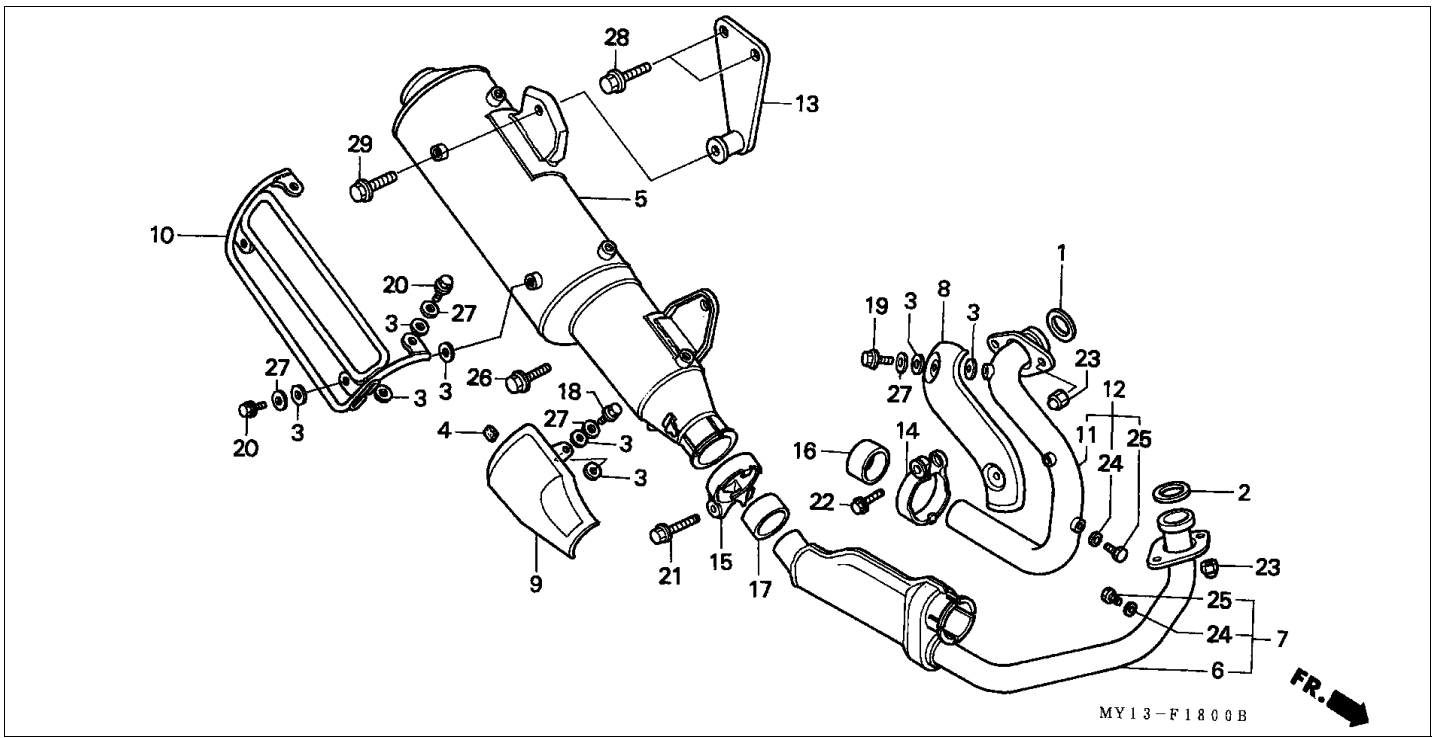

Block F-18 EXHAUST MUFFLER

Refnr	Part Number	Parts Description	Unit Qty	Repair Qty
1	18291-MV9-000	GASKET, EX. PIPE	001	0
2	18291-MW3-670	GASKET, EX. PIPE	001	0
3	18292-KBR-000	PACKING, PROTECTOR	016	0
4	18293-147-000	RUBBER, PROTECTOR PACKING	001	0
5	18310-MY1-730	MUFFLER COMP.	001	0
6	18320-MY1-000	PIPE COMP., EX.	001	0
8	18326-MV1-000	PROTECTOR, RR. EX. PIPE	001	0
9	18327-MV1-000	PROTECTOR, LOWER EX.	001	0
10	18340-MY1-010	PROTECTOR, MUFFLER	001	0
11	18350-MY1-000	PIPE, RR. EX.	001	0
14	18373-ML0-000	BAND, R. EX. PIPE	001	0
15	18376-KK9-720	BAND, L. RR. MUFFLER	001	0
16	18391-MN5-650	PACKING, MUFFLER	001	0
17	18392-MJ4-670	PACKING, RR. MUFFLER	001	0
18	90101-MM9-000	BOLT, FLANGE, 6X12	002	0
19	90101-MS8-000	BOLT, FLANGE, 6X10	002	0
20	90101-MY1-000	BOLT, FLANGE, 6X12	004	0
21	90129-MN5-000	BOLT, FLANGE, 8X37	001	0
22	90216-MM9-000	BOLT, FLANGE, 8X32	001	0
23	90304-ME1-670	NUT, CAP, 8MM	004	0
26	93405-0802007	BOLT-WASHER, 8X20	002	0
27	94101-06000-	WASHER, PLAIN, 6MM	008	0