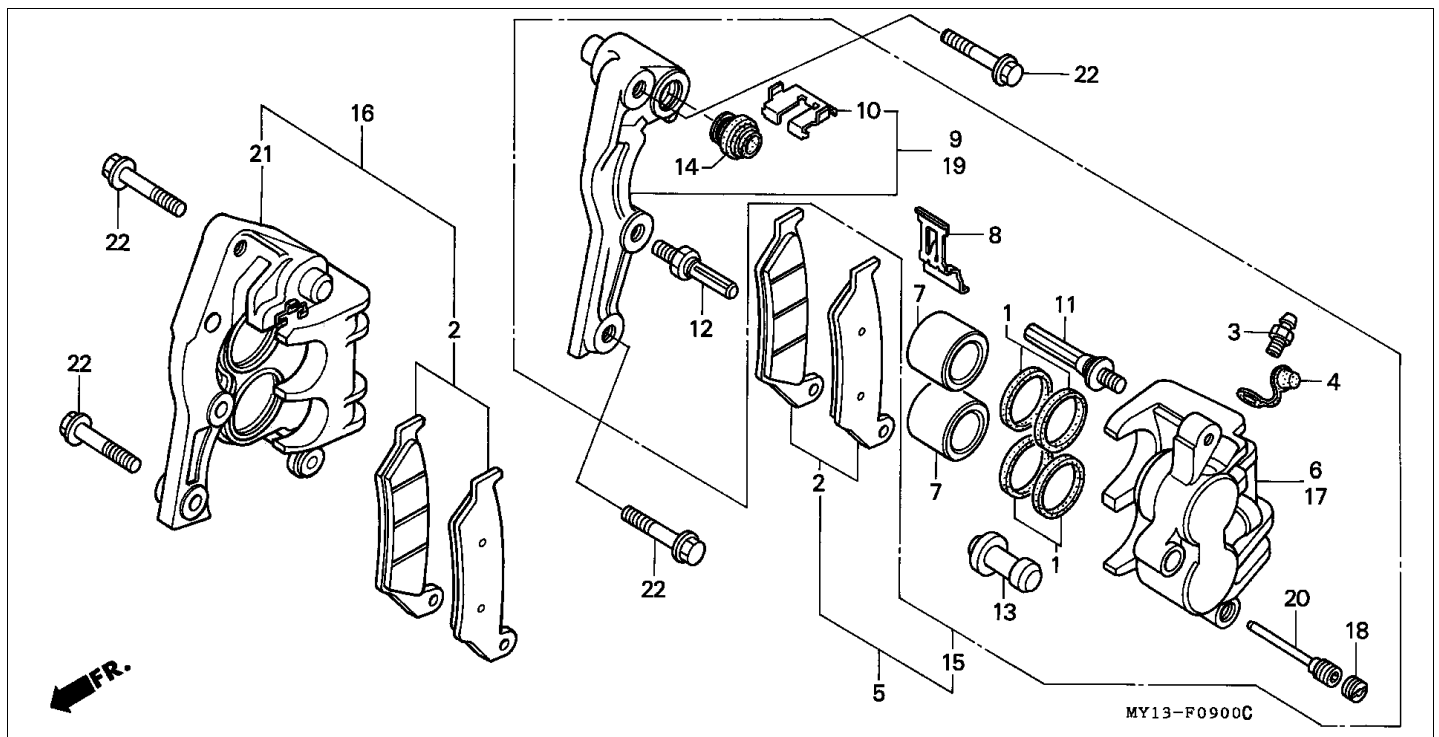

Block F-9 FRONT BRAKE CALIPER

Refnr	Part Number	Parts Description	Unit Qty	Repair Qty
1	06431-MA3-405	SEAL SET, PISTON	004	0
2	06455-MY1-405	PAD SET, FR.	002	0
3	43352-568-003	SCREW, BLEEDER	002	0
4	43353-461-771	CAP, BLEEDER	002	0
7	45107-MY1-006	PISTON	004	0
8	45108-MY1-006	SPRING, PAD	002	0
9	45110-MY1-006	BRACKET COMP., L. FR.	001	0
10	45112-KAS-901	RETAINER	002	0
11	45131-HA5-672	BOLT A, PIN	002	0
12	45131-166-016	BOLT, PIN	002	0
13	45132-166-016	BOOT, PIN BUSH (NISSIN)	002	0
14	45133-MA3-006	BOOT B	002	0
15	45150-MY1-305	CALIPER SUB ASSY., L. FR. BRAKE	001	0
18	45203-MG3-016	PLUG, PIN	002	0
19	45210-MY1-006	BRACKET COMP., R. FR.	001	0
20	45215-HA5-672	PIN, HANGER	002	0
21	45250-MY1-305	CALIPER SUB ASSY., R. FR. BRAKE	001	0
22	90131-MS6-900	BOLT, FLANGE, 8X40	004	0