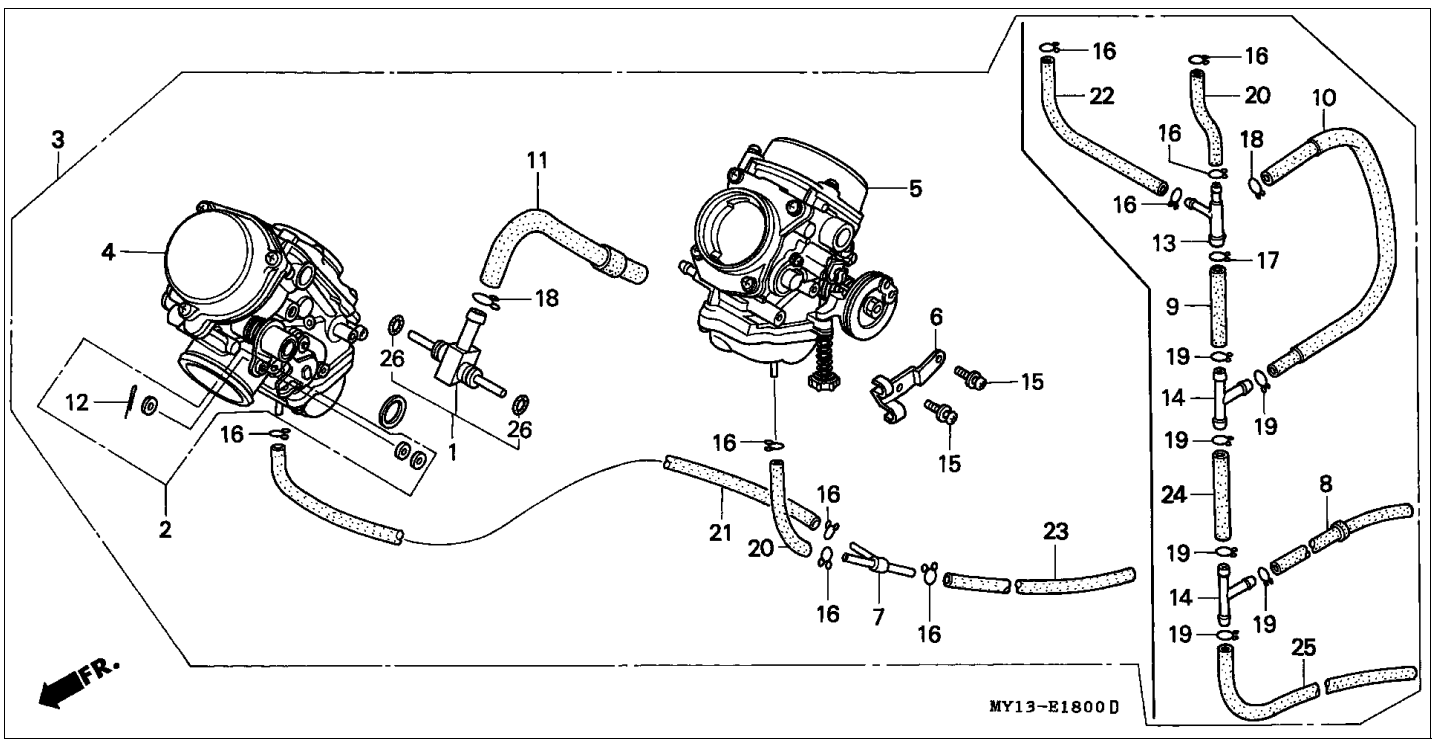

Block E-18 CARBURETOR (ASSY.)

Refrnr	Part Number	Parts Description	Unit Qty	Repair Qty
1	16027-MY1-000	JOINT SET	001	0
3	16100-MY1-000	CARBURETOR ASSY. (VP50A A)	001	0
4	16101-MY1-000	CARBURETOR ASSY., R. FR.	001	0
5	16102-MY1-000	CARBURETOR ASSY., L. RR.	001	0
6	16119-MY1-000	STAY, WIRE	001	0
7	16180-195-731	T-JOINT	001	0
11	16199-MY1-000	TUBE COMP.	001	0
12	16204-657-300	PIN, SPLIT	001	0
15	93892-0501010	SCREW-WASHER, 5X10	002	0
16	95002-02089-	CLIP, TUBE (B8)	005	0
18	95002-02130-	CLIP, TUBE (B12.5)	001	0
20	95005-4505050	TUBE, 4.5X50 (95005-45001-50M)	001	0
21	95005-4515050	TUBE, 4.5X150 (95005-45001-50M)	001	0
23	95005-4567050	TUBE, 4.5X670 (95005-45001-50M)	001	0