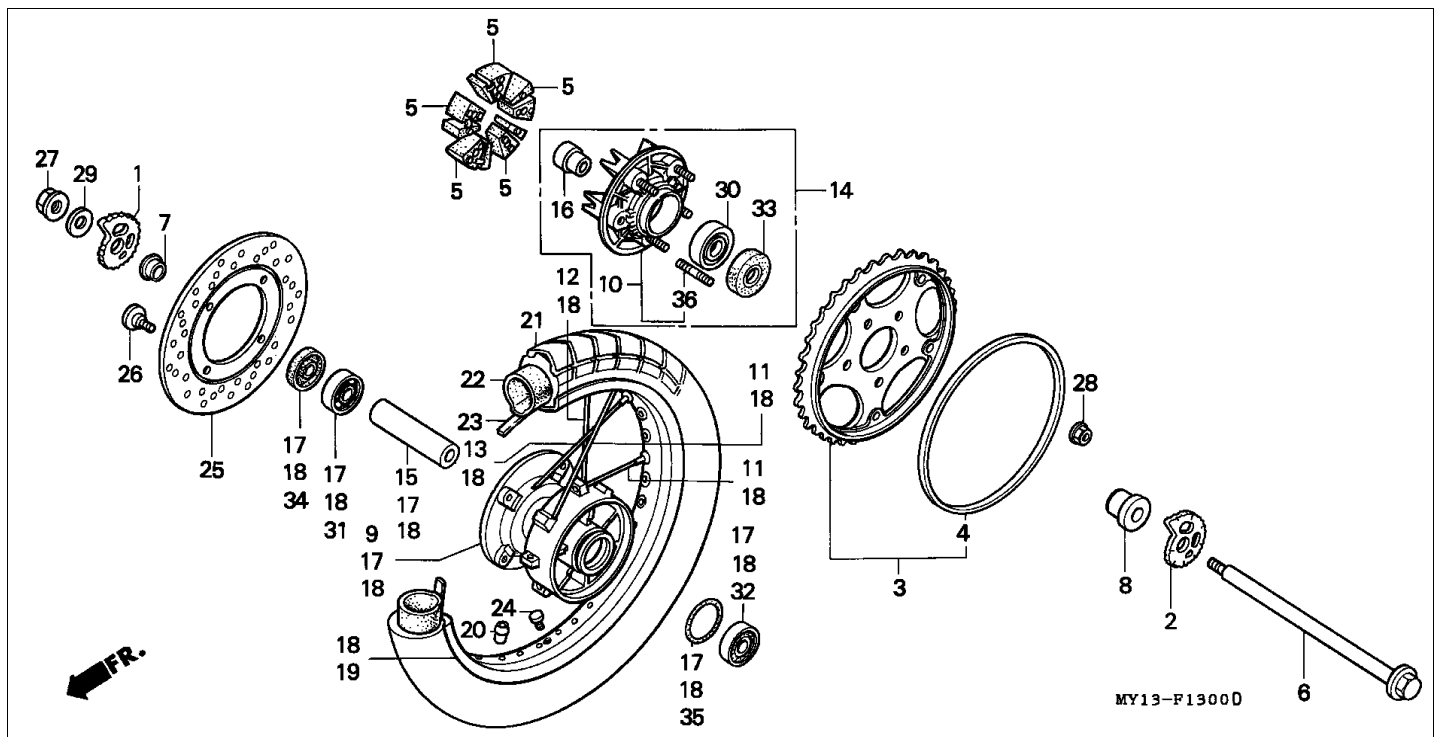

Block F-13 REAR WHEEL

Refnr	Part Number	Parts Description	Unit Qty	Repair Qty
35	91302-MA6-003	O-RING, 61X2	001	0
36	92900-120280E	BOLT, STUD, 12X28	005	0