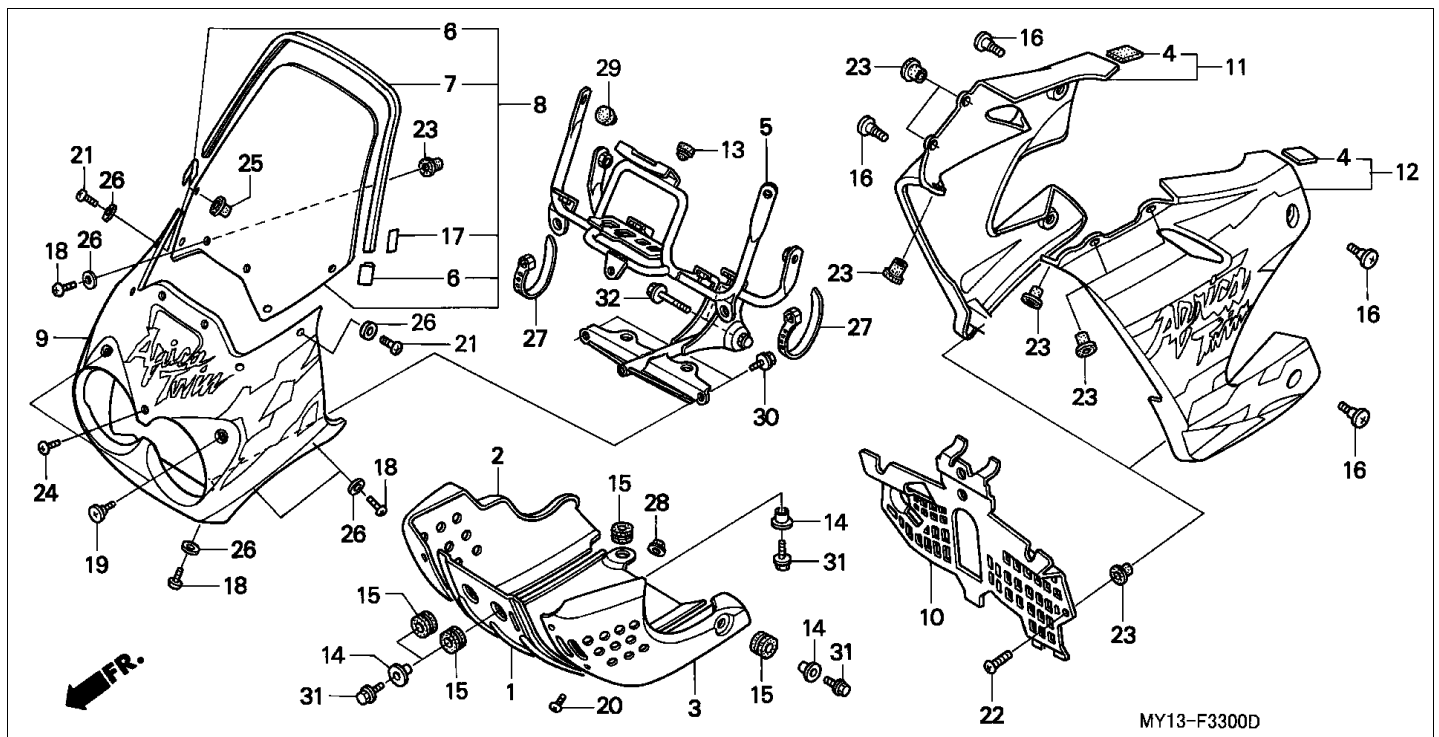

Block F-33 COWL

Refrn	Part Number	Parts Description	Unit Qty	Repair Qty
1	50352-MV1-000	BOTTOM, SKID PLATE	001	0
2	50353-MV1-000	BODY, R. SKID PLATE	001	0
3	50354-MV1-000	BODY, L. SKID PLATE	001	0
4	55101-GZ9-000	CUSHION, OIL TANK	002	0
5	61310-MY1-000	STAY, FR. COWL	001	0
6	64102-MJ0-000	CLIP, SCREEN MOLDING	002	0
7	64106-MY1-000	MOLDING, WIND SCREEN	001	0
8	64150-MY1-600	SCREEN SET, WIND	001	0
9	64200-MY1-930	COWL SET, UPPER (WL) *TYPE4*	001	0
9	64200-MY1-930	COWL SET, UPPER (WL) *TYPE5*	001	0
9	64200-MY1-620	COWL SET, UPPER (WL) *TYPE7*	001	0
10	64206-MY1-000	COWL, CENTER	001	0
11	64240-MY1-930	COWL SET, R. SIDE (WL) *TYPE4*	001	0
11	64240-MY1-930	COWL SET, R. SIDE (WL) *TYPE5*	001	0
11	64240-MY1-620	COWL SET, R. SIDE (WL) *TYPE7*	001	0
12	64250-MY1-930	COWL SET, L. SIDE (WL) *TYPE4*	001	0
12	64250-MY1-930	COWL SET, L. SIDE (WL) *TYPE5*	001	0
12	64250-MY1-620	COWL SET, L. SIDE (WL) *TYPE7*	001	0
13	77110-KA3-730	RUBBER, SEAT MOUNTING	001	0
14	80101-KB7-600	COLLAR, 8X12	004	0
15	80152-958-680	RUBBER, RR. FENDER	004	0
16	83641-KY6-000	BOLT, COWL SETTING	004	0
17	87522-KE8-600	LABEL, VISOR CAUTION	001	0
18	90001-MG1-000	SCREW, SPECIAL, 5X16	010	0
19	90104-MM5-000	SCREW, SPECIAL, 6X8	002	0
20	90106-KAE-000	SCREW, TORUS, 6X12	012	0
21	90001-MG1-000	SCREW, SPECIAL, 5X16	002	0
22	90109-SB6-000	SCREW, TRUSS, 5X16	002	0
23	90111-MM9-000	NUT, COWL SETTING, 5MM	012	0
25	90156-SE3-003	BLIND, FASTENER	002	0
26	90501-MY2-700	WASHER, COWL SETTING, 5MM	012	0
27	90650-KV6-003	BAND, WIRE	002	0
28	94050-06000-	NUT, FLANGE, 6MM	012	0
29	95011-63000-	RUBBER C, STAND STOPPER	001	0
30	96300-0601007	BOLT, FLANGE, 6X10	002	0
31	96300-0802500	BOLT, FLANGE, 8X25	004	0
32	96400-0803807	BOLT, FLANGE, 8X38	002	0