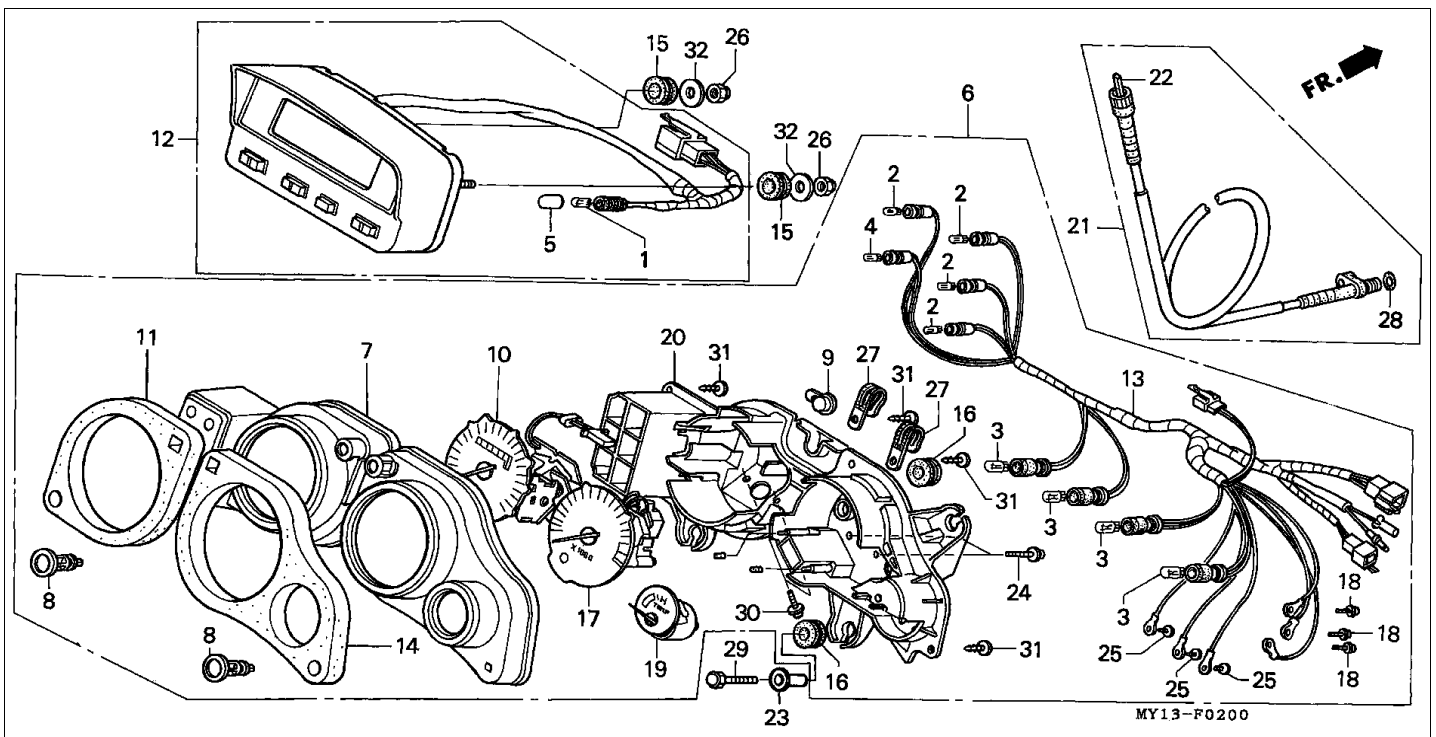

Block F-2 METER

Refrn	Part Number	Parts Description	Unit Qty	Repair Qty
1	34908-GE0-701	BULB, WEDGE BASE (12V/2W)	001	0
2	34908-KM1-671	BULB, WEDGE BASE (T6.5) (12V 3W)	004	0
3	34908-MB9-871	BULB, WEDGE BASE (12V 1.7W)	004	0
4	34908-MG9-951	BULB, WEDGE BASE (12V 1.7W)	001	0
5	34909-MV1-941	CAP, BULB	001	0
6	37100-MY1-003	METER ASSY., COMBINATION (KPH)	001	0
7	37110-MY1-003	CASE ASSY., UPPER	001	0
8	37112-MS8-003	CLIP, METER PANEL	002	0
9	37113-ML7-008	CAP	001	0
10	37200-MY1-003	SPEEDOMETER ASSY. (KPH)	001	0
11	37205-MV1-941	PANEL, SPEEDOMETER	001	0
12	37220-MY1-921	METER ASSY., DIGITAL TRIP	001	0
13	37222-MY1-003	SOCKET COMP.	001	0
14	37241-MV1-941	PANEL, TACHOMETER & TEMPERATURE METER	001	0
15	37242-435-700	RUBBER, SPEEDOMETER MOUNTING	002	0
16	37244-MB6-631	RUBBER, METER MOUNTING	004	0
17	37250-MY1-003	TACHOMETER ASSY.	001	0
18	37305-KE5-008	SCREW-WASHER, 3X22	003	0
19	37400-MV1-941	METER ASSY., TEMPERATURE	001	0
20	37610-MY1-003	CASE ASSY., LOWER	001	0
21	44830-MV1-000	CABLE ASSY., SPEEDOMETER	001	0
22	44831-443-720	CABLE, SPEEDOMETER INNER	001	0
23	84702-KV0-670	COLLAR, NUMBER PLATE BRACKET	004	0
24	90032-ML7-671	SCREW, TAPPING, 4X36	002	0
25	90108-GN2-008	SCREW-WASHER, 3X10	003	0
26	90201-428-900	NUT, CAP, 6MM	002	0
27	90651-KW3-670	CLAMP	002	0
28	91301-027-000	O-RING, 6.8X1.9	001	0
29	92501-060250G	BOLT, CAP, 6X25	004	0
30	93893-0401210	SCREW-WASHER, 4X12	002	0
31	93913-24420-	SCREW, TAPPING, 4X16 (PO)	008	0
32	94101-06700-	WASHER, PLAIN, 6MM	002	0