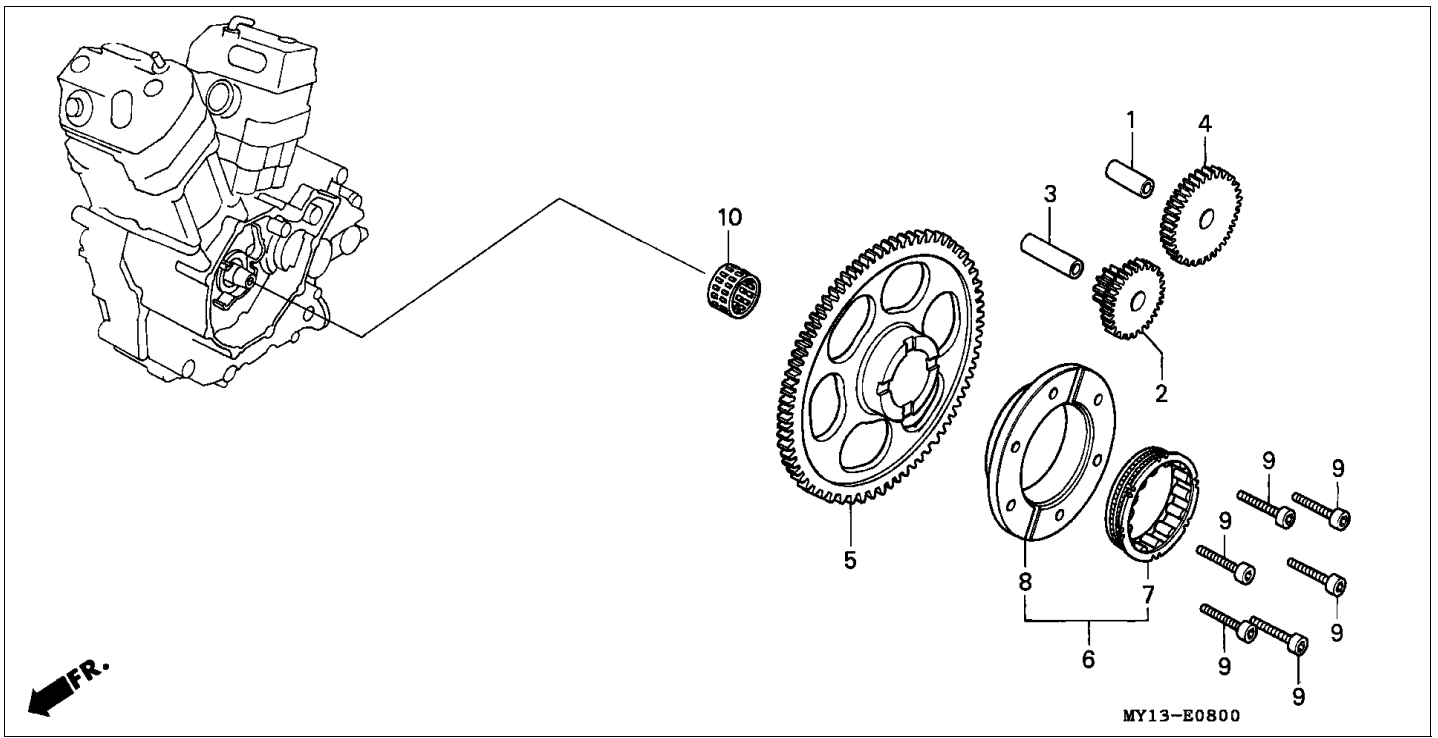

Block E-8 STARTING CLUTCH

Refnr	Part Number	Parts Description	Unit Qty	Repair Qty
1	13111-122-000	PIN, PISTON, 10X33	001	0
2	28101-MN8-000	GEAR, STARTER REDUCTION (39/12T)	001	0
3	28102-ME9-000	PIN, 10X44	001	0
4	28106-ME9-010	GEAR, STARTER (51T)	001	0
5	28110-MV1-000	GEAR COMP., STARTER DRIVEN (88T)	001	0
6	28125-MM9-004	OUTER COMP., STARTING CLUTCH	001	0
7	28126-MK5-004	CLUTCH, ONE WAY	001	0
8	28128-MM9-004	OUTER, STARTING CLUTCH	001	0
9	90010-KE5-000	BOLT, SOCKET, 8MM	006	0
10	91002-MV1-003	BEARING, NEEDLE, 32X39X23	001	0