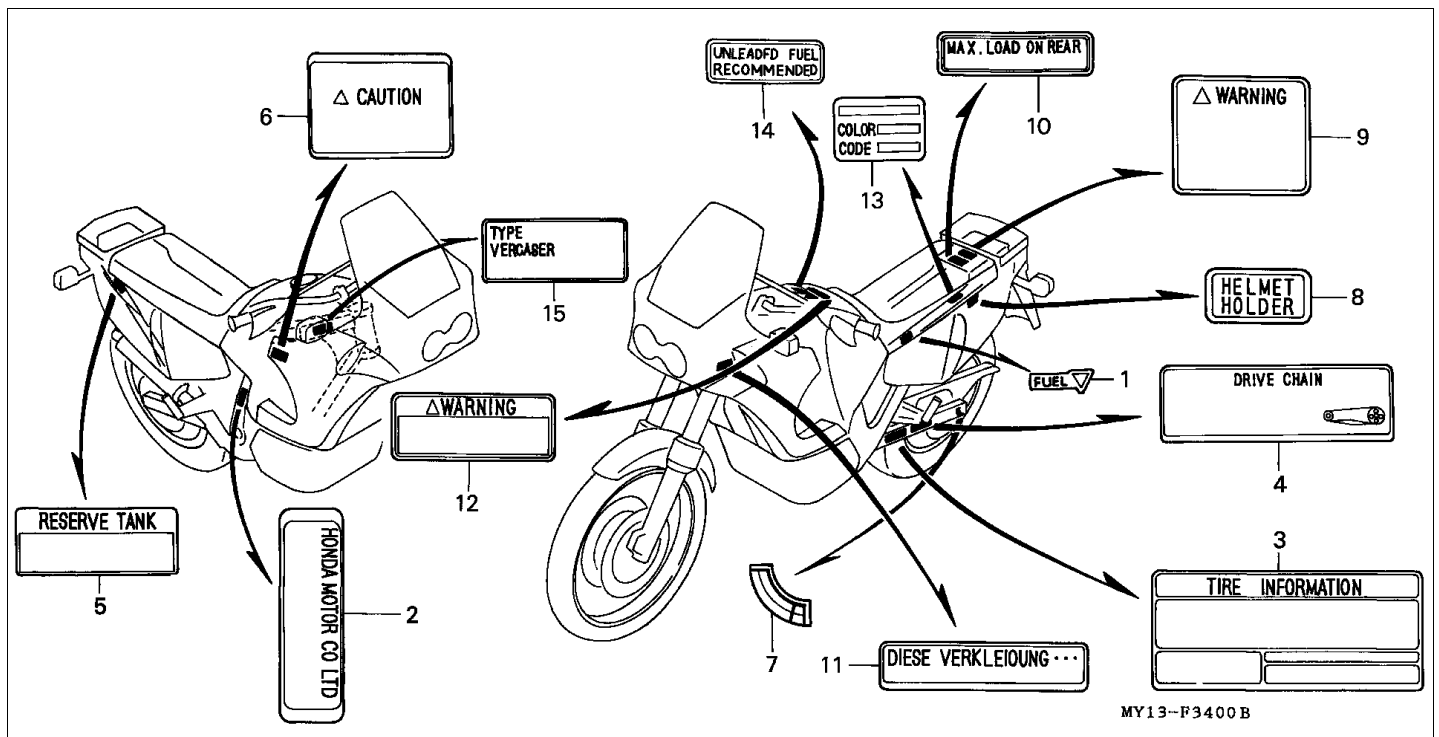

MY13-P3400B

Block F-34 CAUTION LABEL

Refnr	Part Number	Parts Description	Unit Qty	Repair Qty
1	83607-KY2-700	MARK, FUEL COCK *TYPE1*	001	0
2	87501-MY1-630	PLATE, REGISTERED NUMBER	001	0
3	87505-MY1-600	LABEL, TIRE	001	0
4	87507-KZ1-600	LABEL, DRIVE CHAIN	001	0
8	87511-MW0-670	LABEL, HELMET HOLDER *TYPE1*	001	0
9	87512-MV1-680	LABEL, ACCESSORIES & LOADING	001	0
10	87513-MV1-600	LABEL, LUGGAGE CARRIER CAUTION	001	0
12	87560-MY1-600	MARK, DRIVE CAUTION *TYPEG*	001	0
13	87565-MY1-620	LABEL, COLOR *TYPE4* (NH138H)	001	0
13	87565-MY1-620	LABEL, COLOR *TYPE5* (NH1E)	001	0
13	87565-MY1-620	LABEL, COLOR *TYPE7* (G142G)	001	0