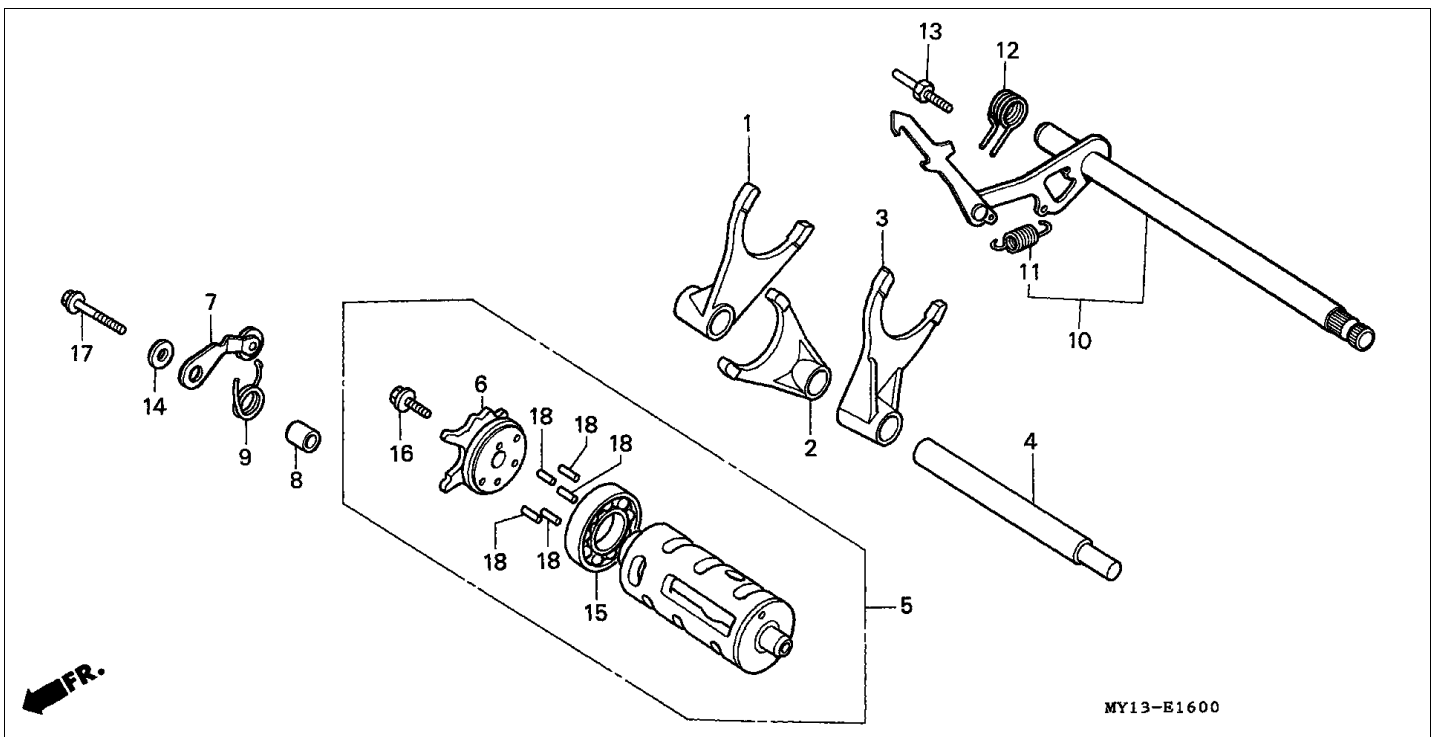

Block E-16 GEARSHIFT DRUM

Refnr	Part Number	Parts Description	Unit Qty	Repair Qty
1	24211-MV1-000	FORK, R. GEARSHIFT	001	0
2	24212-MV1-000	FORK, CENTER GEARSHIFT	001	0
3	24213-MV1-000	FORK, L. GEARSHIFT	001	0
4	24241-MV1-000	SHAFT, GEARSHIFT FORK GUIDE	001	0
5	24300-MV1-010	DRUM COMP., GEARSHIFT	001	0
6	24301-MM9-300	PLATE COMP., CAM	001	0
7	24430-MF5-000	STOPPER COMP., GEARSHIFT DRUM	001	0
8	24432-413-000	COLLAR, GEARSHIFT DRUM STOPPER	001	0
9	24435-MM9-000	SPRING, SHIFT DRUM STOPPER	001	0
10	24610-MM9-000	ARM COMP., GEARSHIFT	001	0
11	24641-216-000	SPRING, GEARSHIFT ARM	001	0
12	24651-MB0-000	SPRING, GEARSHIFT RETURN	001	0
13	24652-259-000	PIN, SHIFT RETURN SPRING	001	0
14	90488-MB0-000	WASHER, 6X2.3	001	0
15	91008-374-003	BEARING, BALL, 16005 (NTN)	001	0
16	95701-0601800	BOLT, FLANGE, 6X18	001	0
17	95801-0602800	BOLT, FLANGE, 6X28	001	0
18	96220-40118-	ROLLER, 4X11.8	005	0