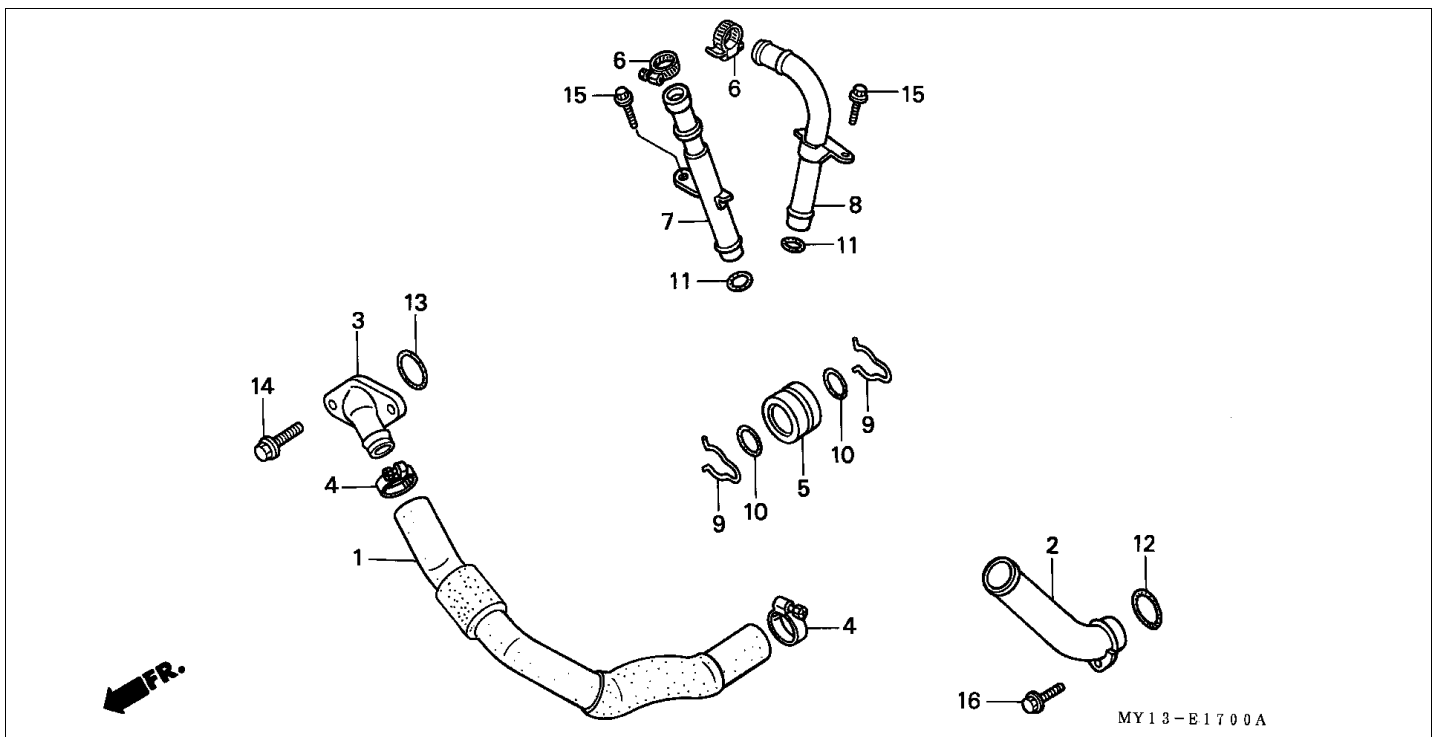

Block E-17 WATER PIPE

Refnr	Part Number	Parts Description	Unit Qty	Repair Qty
1	19501-MR1-000	HOSE, MAIN WATER	001	0
2	19502-MV1-000	PIPE, IN. WATER	001	0
3	19503-MR1-000	JOINT, WATER HOSE	001	0
4	19505-ML3-770	CLAMPER, WATER HOSE	002	0
5	19505-MR1-000	JOINT, WATER	001	0
6	19506-KS6-700	CLAMP B, WATER HOSE	002	0
7	19511-MV1-000	PIPE, FR. OUTLET WATER	001	0
8	19512-MV1-000	PIPE, RR. OUTLET WATER	001	0
9	90601-MR1-000	CLIP, RING, 18MM	002	0
10	91306-KK4-003	O-RING, 18X2.6 (ARAI)	002	0
11	91315-MN8-000	SEAL, WATER PIPE, 16MM	002	0
12	91316-MN8-000	SEAL, WATER PIPE, 28MM	001	0
13	91356-169-003	O-RING	001	0
14	95701-0602000	BOLT, FLANGE, 6X20	002	0
15	96001-0601200	BOLT, FLANGE, 6X12	002	0
16	96001-0601600	BOLT, FLANGE, 6X16	001	0