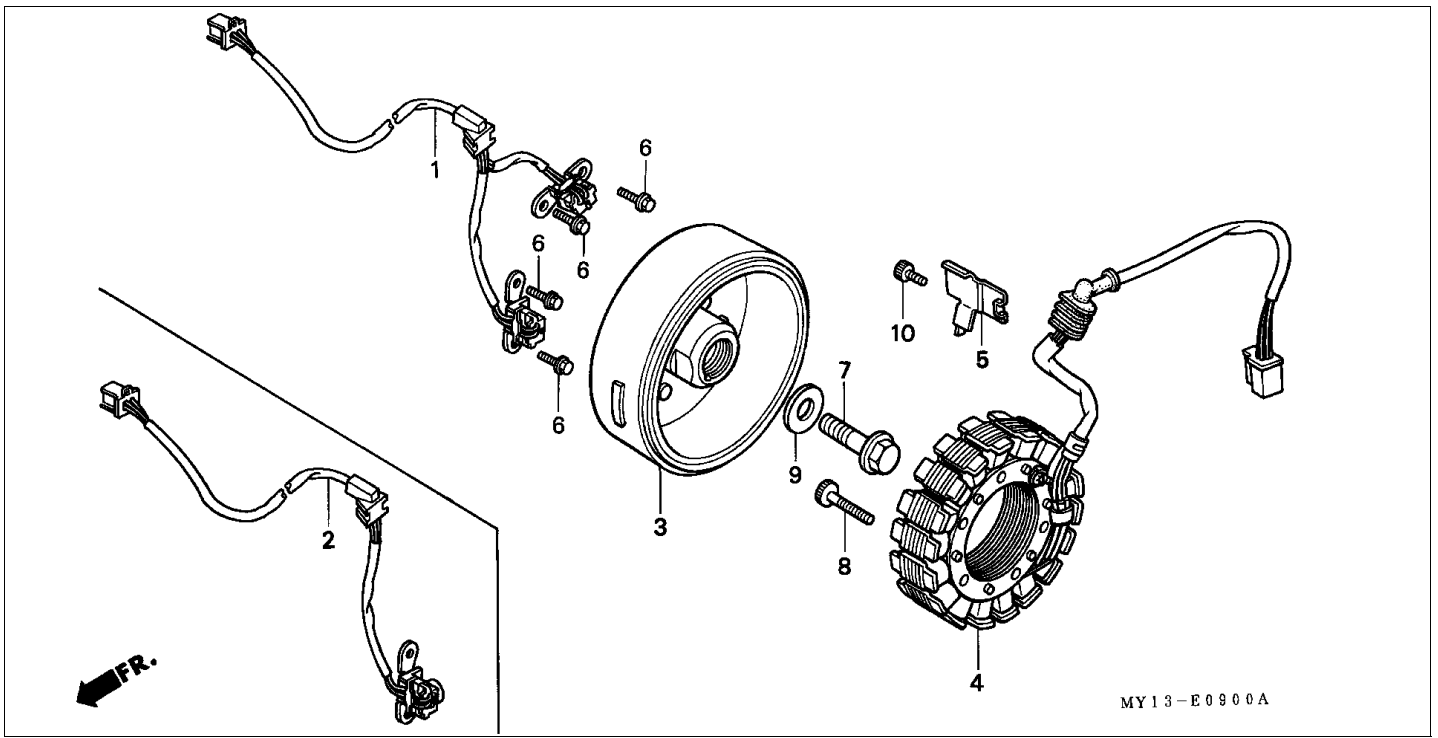

Block E-8 STARTING CLUTCH

Refnr	Part Number	Parts Description	Unit Qty	Repair Qty
1	13111-122-000	PIN, PISTON, 10X33	001	0
2	28101-MN8-000	GEAR, STARTER REDUCTION (39/12T)	001	0
3	28102-ME9-000	PIN, 10X44	001	0
4	28106-ME9-010	GEAR, STARTER (51T)	001	0
5	28110-MV1-000	GEAR COMP., STARTER DRIVEN (88T)	001	0
6	28125-MM9-004	OUTER COMP., STARTING CLUTCH	001	0
7	28126-MK5-004	CLUTCH, ONE WAY	001	0
8	28128-MM9-004	OUTER, STARTING CLUTCH	001	0
9	90010-KE5-000	BOLT, SOCKET, 8MM	006	0
10	91002-MV1-003	BEARING, NEEDLE, 32X39X23	001	0