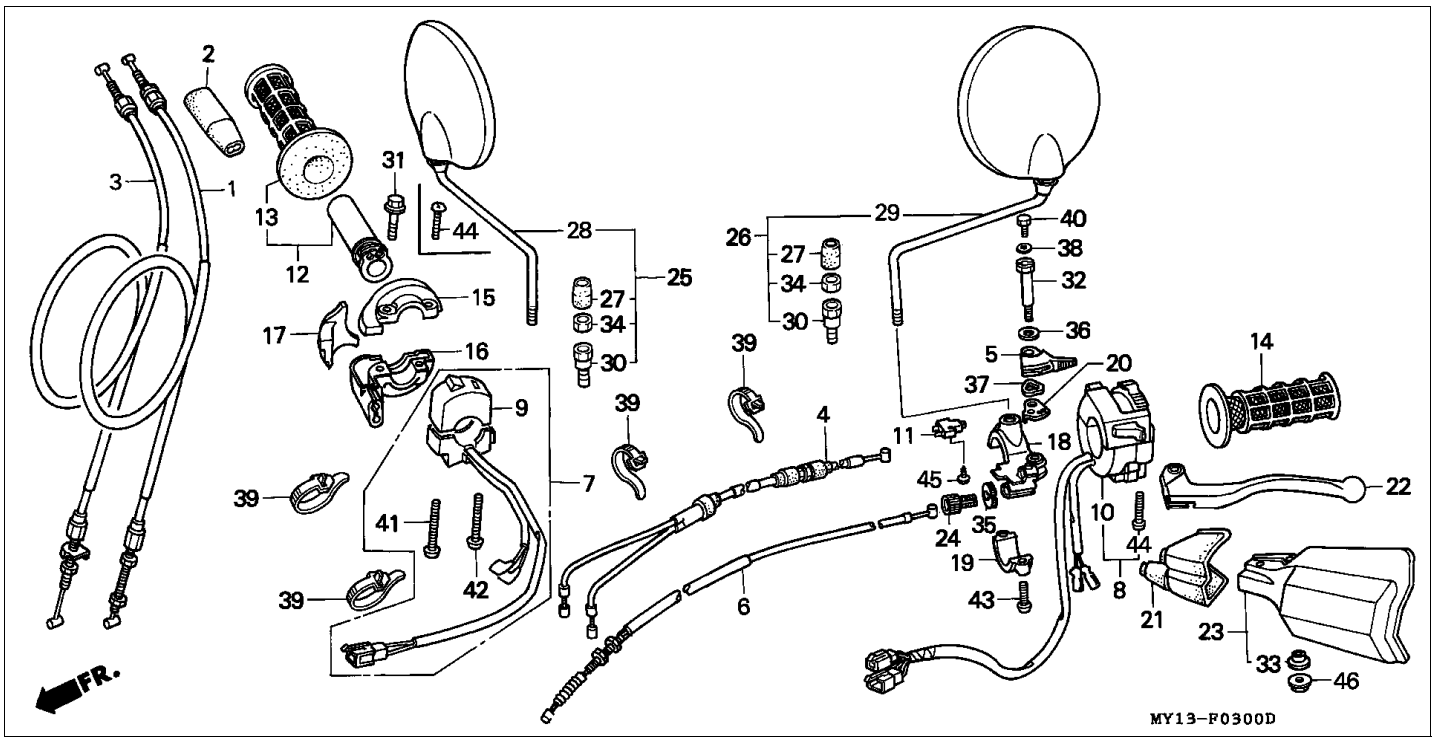

Block F-3 HANDLE LEVER/SWITCH/CABLE

Refnr	Part Number	Parts Description	Unit Qty	Repair Qty
45	93901-32320-	SCREW, TAPPING, 3X12	001	0
46	94050-06000-	NUT, FLANGE, 6MM	001	0