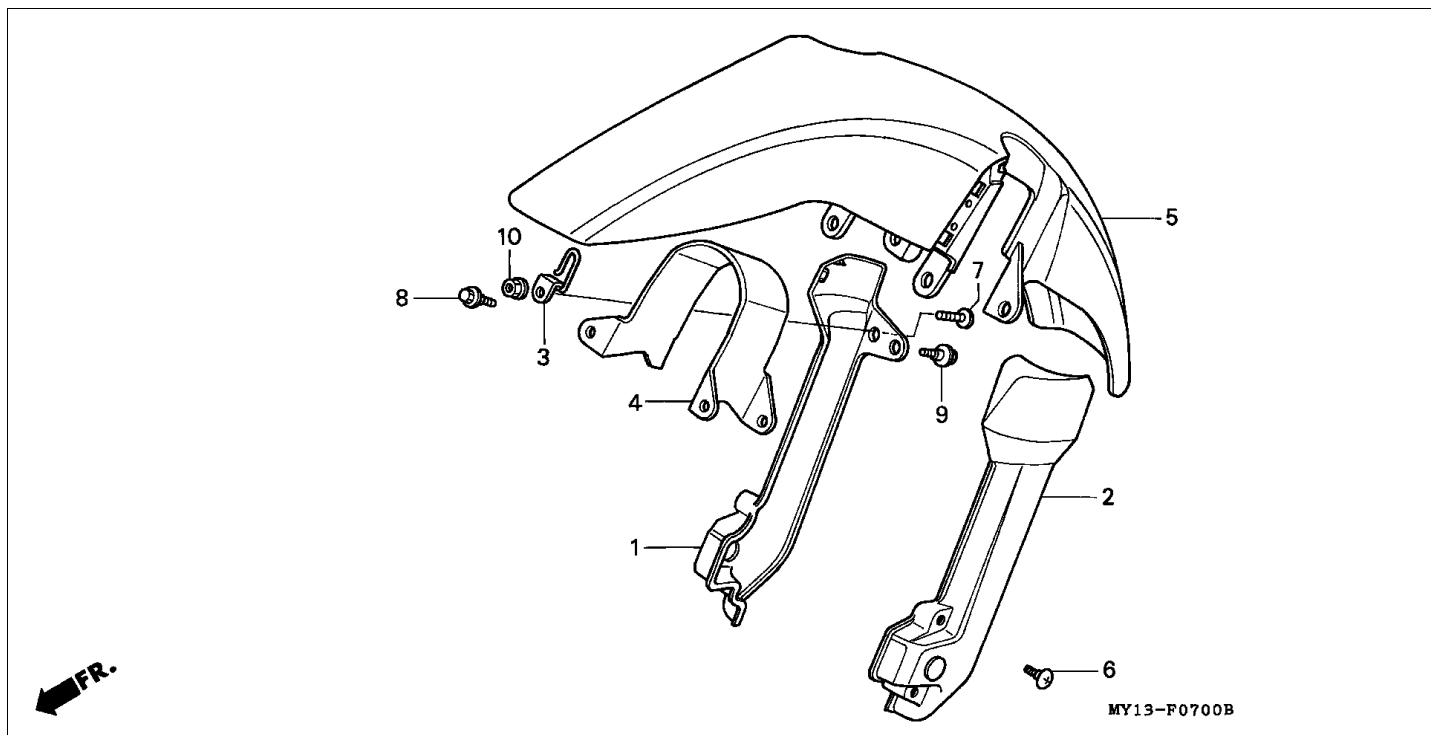

Block F-7 FRONT FENDER

Refnr	Part Number	Parts Description	Unit Qty	Repair Qty
1	45340-MV1-000	COVER, R. BOTTOM CASE *NH138*	001	0
2	45350-MV1-000	COVER, L. BOTTOM CASE *NH138*	001	0
3	45451-MV1-000	GUIDE, SPEEDOMETER CABLE	001	0
4	53240-MY1-930	BRACE, FR. FORK	001	0
5	61100-MV1-000	FENDER, FR. *NH138*	001	0
6	90103-MN9-000	BOLT, FR. DISK	004	0
7	90105-KS6-700	BOLT, DISK, 6X17	001	0
8	90106-MM9-000	BOLT, FR. FENDER FIXING	002	0
9	90106-MN9-000	BOLT, FR. FENDER FIXING	002	0
10	94071-06080-	NUT-WASHER, 6MM	001	0