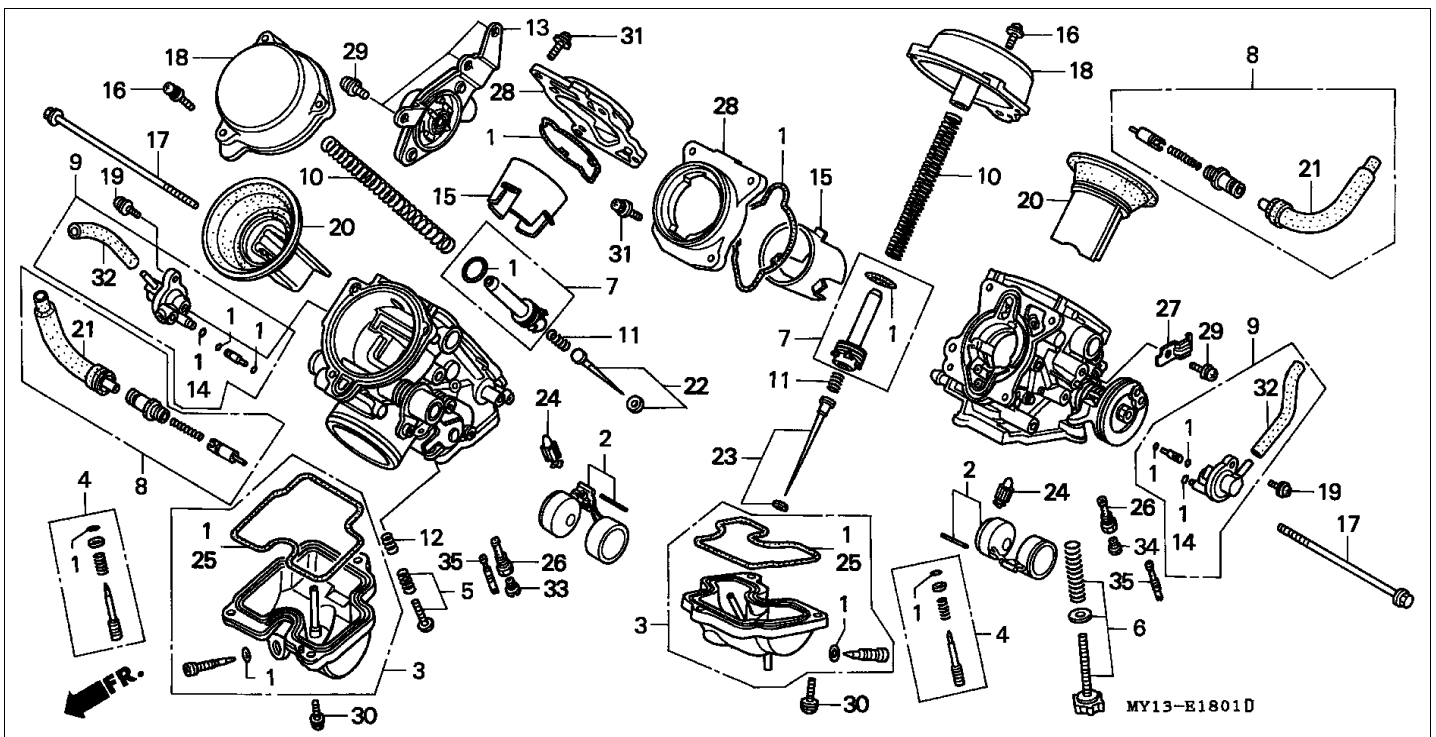

Block E-18-1 CARBURETOR (COMPONENT PARTS)

Refrn	Part Number	Parts Description	Unit Qty	Repair Qty
1	16010-MY1-000	GASKET SET	002	0
2	16013-MY1-000	FLOAT SET	002	0
3	16015-MY1-000	CHAMBER SET, FLOAT	002	0
4	16016-MY1-640	SCREW SET	002	0
5	16028-MV4-000	SCREW SET	001	0
6	16028-MY1-000	SCREW SET	001	0
7	16037-MW0-600	PLATE SET, VALVE	002	0
8	16046-MY1-000	VALVE SET, STARTER	002	0
9	16048-MY1-000	VALVE SET, AIR CUT	002	0
10	16050-MY1-000	SPRING, COMPRESSION COIL	002	0
11	16051-MV4-000	SPRING, COMPRESSION COIL	002	0
12	16052-MV4-000	SPRING, COMPRESSION COIL	001	0
15	16075-MY1-000	COLLAR, FUNNEL SETTING	002	0
16	16080-MV4-000	SCREW-WASHER	006	0
17	16082-MY1-000	BOLT, FLANGE, 5X70	002	0
18	16107-MW0-670	TOP	002	0
19	16108-MW0-750	SCREW	002	0
20	16111-MY1-000	PISTON COMP., VACUUM	002	0
21	16118-ME9-671	CAP, CABLE SEALING	002	0
22	16131-MY1-700	NEEDLE COMP., FR. JET	001	0
23	16151-MY1-640	NEEDLE COMP., RR. JET	001	0
24	16155-413-751	VALVE COMP., FLOAT	002	0
26	16165-KAF-670	HOLDER, NEEDLE JET	002	0
27	16179-MY1-000	BINDER	001	0
28	16188-MW0-671	PLATE, FUNNEL SETTING	002	0
29	93892-0501010	SCREW-WASHER, 5X10	001	0
30	93892-0501610	SCREW-WASHER, 5X16	006	0
31	93893-0401417	SCREW-WASHER, 4X14	008	0
32	95005-3506020	TUBE, 3.5X60 (95005-35001-20M)	002	0
33	99101-393-118	JET, MAIN, #118	001	0
34	99101-393-120	JET, MAIN, #120	001	0
35	99103-MT2-040	JET, SLOW, #40	002	0