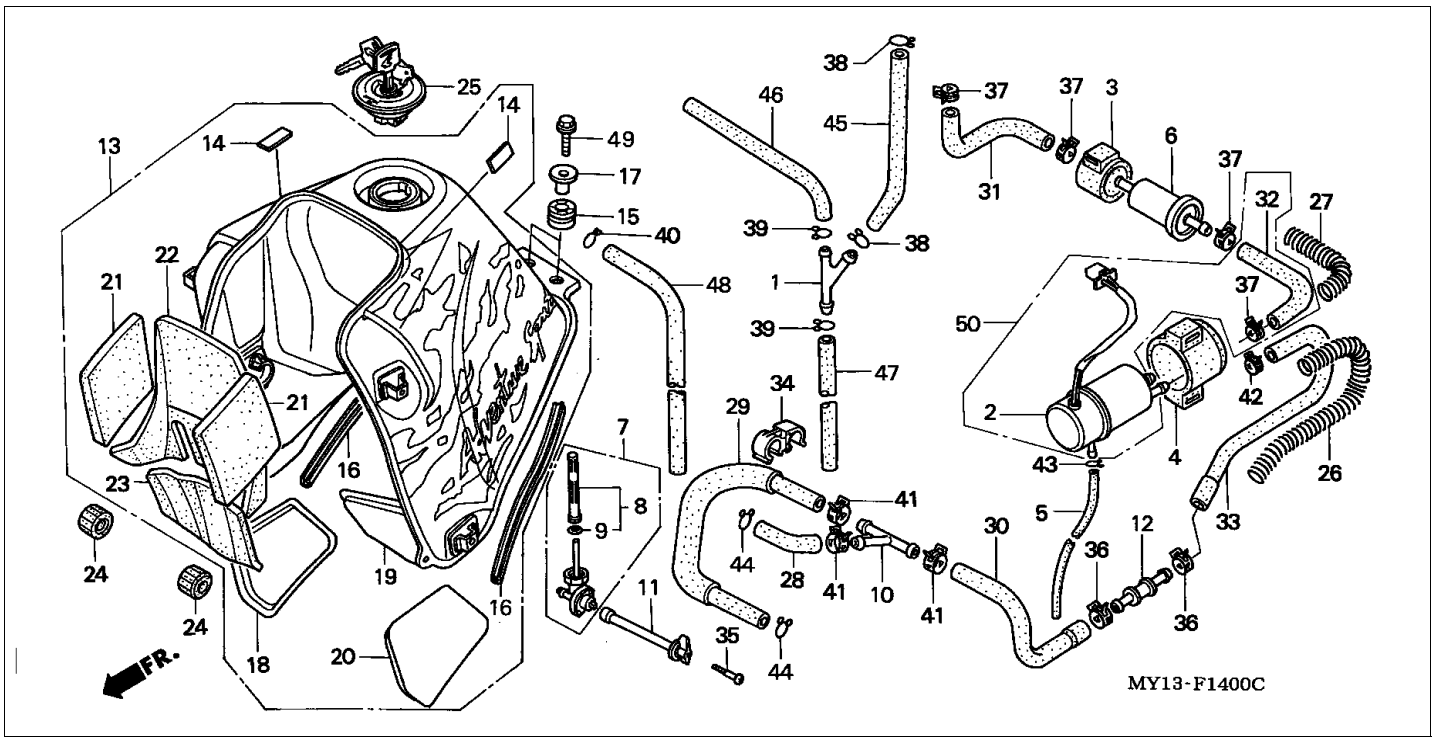

Block F-14 FUEL TANK/FUEL PUMP

Refnr	Part Number	Parts Description	Unit Qty	Repair Qty
40	95002-02130-	CLIP, TUBE (B12.5)	001	0
41	95002-4120004	CLAMP, TUBE (D12)	003	0
42	95002-4130004	CLAMP, TUBE (D13)	001	0
44	95002-80000-	CLIP, TUBE (C12)	002	0
45	95005-4515520	TUBE, 4.5X155 (95005-45001-20M)	001	0
46	95005-5515520	TUBE, 5.3X155 (95005-55001-20M)	001	0
47	95005-5536520	TUBE, 5.3X365 (95005-55001-20M)	001	0
48	95005-8056020	TUBE, 8X560 (95005-80001-20M)	001	0
49	96300-0804000	BOLT, FLANGE, 8X40	002	0