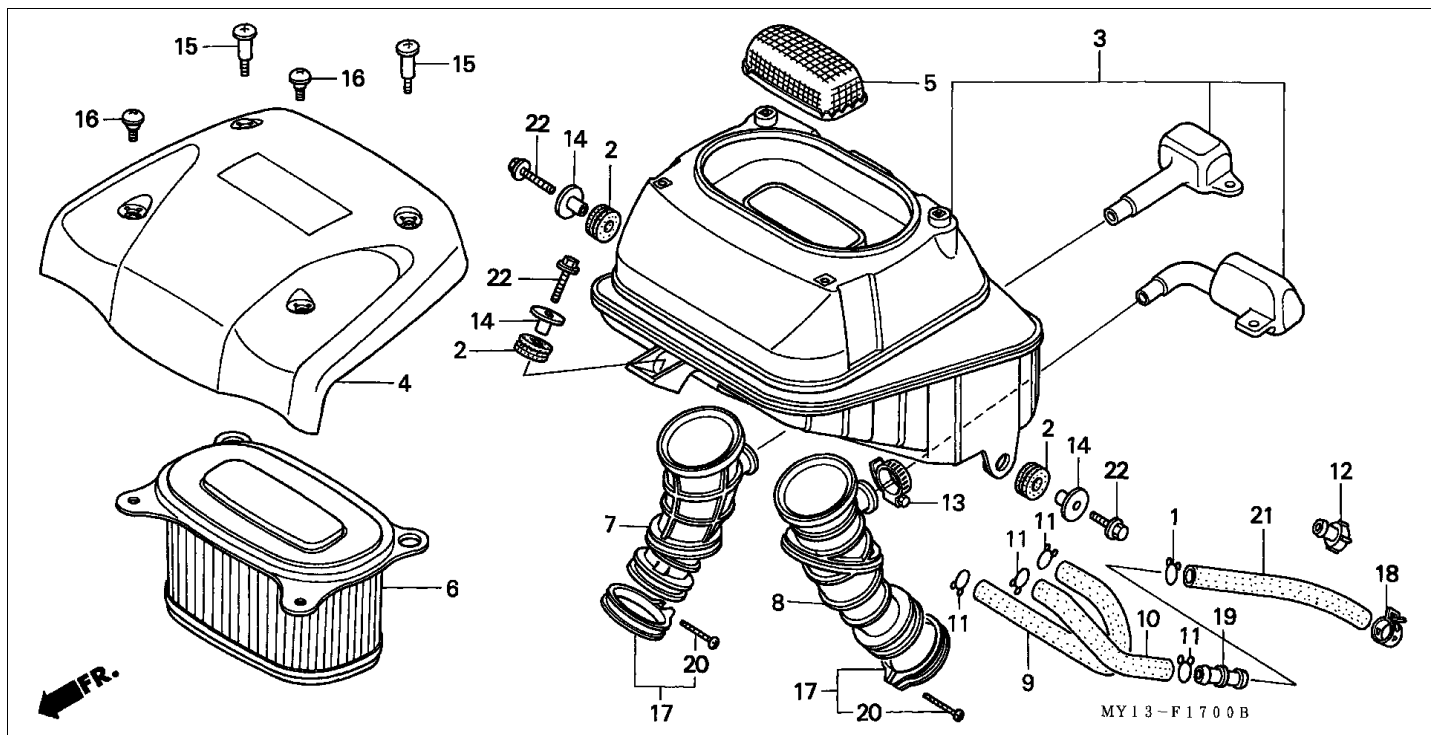

Block F-17 AIR CLEANER

Refrn	Part Number	Parts Description	Unit Qty	Repair Qty
1	15772-292-010	CLIP, BREATHER TUBE	001	0
2	17208-GR2-000	GROMMET, AIR CLEANER	003	0
3	17210-MY1-010	CASE COMP., AIR CLEANER	001	0
4	17213-MY1-000	LID, AIR CLEANER CASE *NH1*	001	0
4	17213-MY1-000	LID, AIR CLEANER CASE *PB228*	001	0
5	17220-MY1-000	TRAP COMP., FRAME	001	0
6	17230-MY1-000	ELEMENT, AIR CLEANER	001	0
7	17253-MY1-300	TUBE, R. CONNECTING	001	0
8	17254-MY1-300	TUBE, L. CONNECTING	001	0
9	17357-MY1-000	TUBE A, OIL BREATHER	001	0
10	17358-MY1-000	TUBE B, OIL BREATHER	001	0
11	17369-KB4-670	CLIP, BREATHER TUBE	004	0
12	17370-382-870	PLUG, BREATHER TUBE	001	0
14	61104-428-000	COLLAR, FR. FENDER	003	0
14	61104-357-000	COLLAR, FR. FENDER	003	0
15	64605-MY1-000	SCREW, AIR CLEANER LID RR. SIDE	002	0
16	64606-MY1-000	SCREW, AIR CLEANER LID	002	0
17	90651-GHB-750	BAND, AIR CLEANER CONNECTING TUBE (64)	002	0
18	91406-MS8-000	CLAMP, TUBE, (D14.5)	001	0
19	91463-393-780	JOINT, TUBE	001	0
20	93500-040200G	SCREW, PAN, 4X20	002	0
21	95003-4006031	TUBE, VINYL, 12X16X600 (95003-40001-60M)	001	0
22	96001-0602000	BOLT, FLANGE, 6X20	003	0