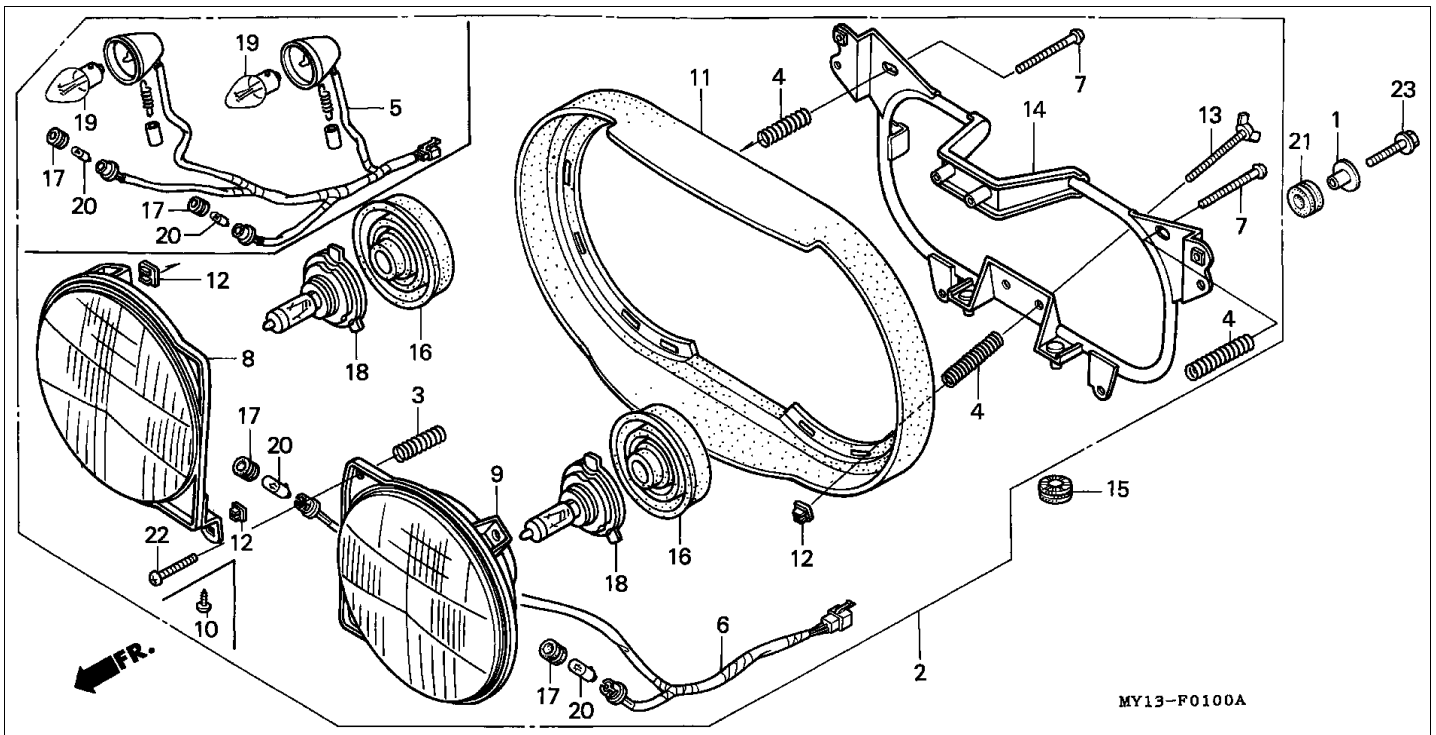

Block F-1 HEADLIGHT

Refrnr	Part Number	Parts Description	Unit Qty	Repair Qty
1	19052-MB0-000	COLLAR, RADIATOR MOUNTING	002	0
2	33100-MY1-611	HEADLIGHT ASSY., DUAL (12V 60/55W)	001	0
3	33107-KR0-003	SPRING, SETTING	002	0
4	33108-MJ0-003	SPRING, ADJUSTING	004	0
6	33110-MY1-611	SOCKET ASSY., POSITION LIGHT	001	0
7	33114-MS8-871	SCREW, BEAM ADJUSTING	002	0
8	33120-MS8-871	HEADLIGHT UNIT, R.	001	0
9	33121-MY1-611	HEADLIGHT UNIT, L.	001	0
11	33130-MY1-003	RUBBER, HEADLIGHT SEAL	001	0
12	33135-MS8-611	NUT, SPECIAL	004	0
13	33142-MM9-003	SCREW, SPECIAL	002	0
14	33155-MY1-631	BRACKET COMP.	001	0
15	33157-MJ0-000	RUBBER, HEADLIGHT BRACKET	002	0
16	33180-MJ0-010	COVER, RUBBER	002	0
17	33905-371-601	RUBBER, JOINT	001	0
18	34901-MC7-601	BULB, HEADLIGHT (STANLEY) (12V 60/55W)	002	0
20	34903-388-611	BULB, POSITION (12V 4W)	001	0
21	61103-430-000	RUBBER, FR. FENDER MOUNTING	002	0
22	90110-MK5-611	SCREW, PAN	002	0
23	95701-0602207	BOLT, FLANGE, 6X22	002	0