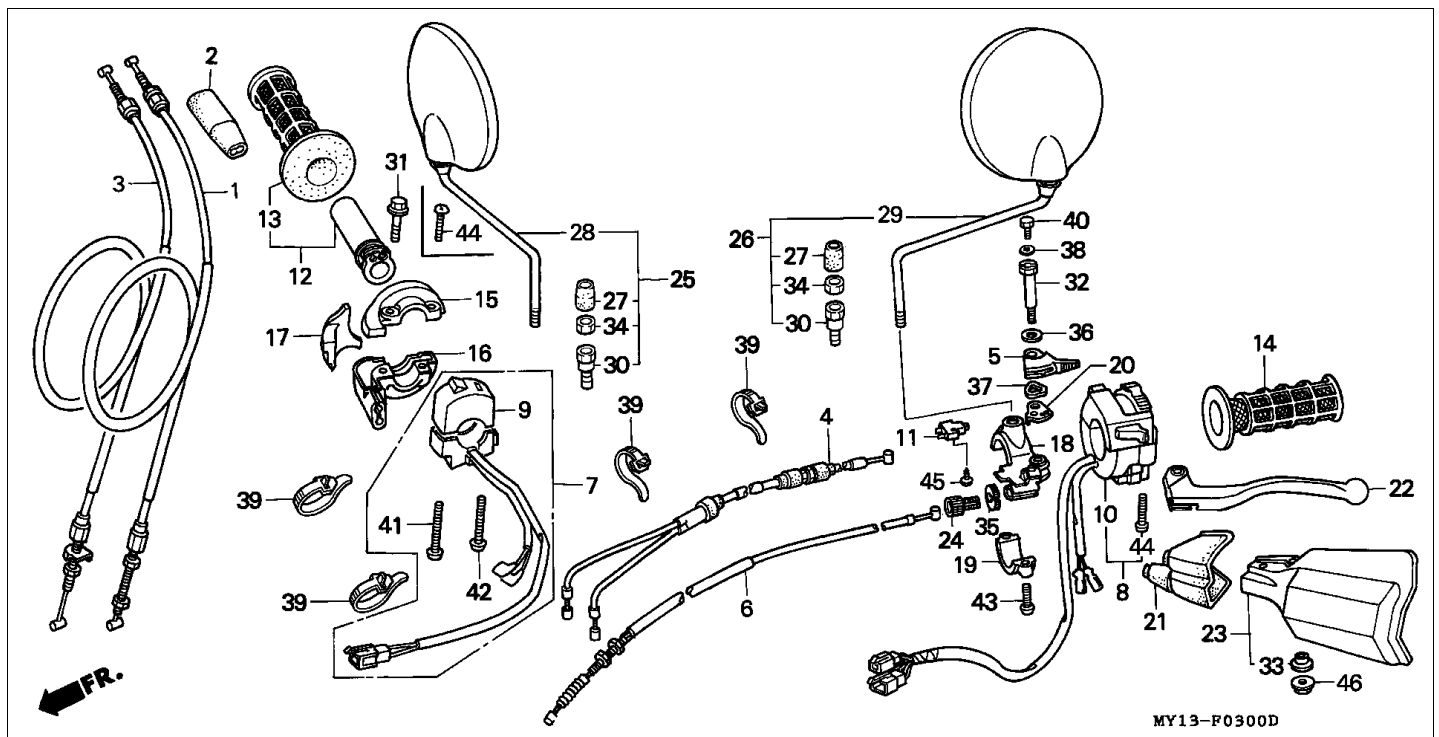

Block F-3 HANDLE LEVER/SWITCH/CABLE

Refrn	Part Number	Parts Description	Unit Qty	Repair Qty
1	17910-MV1-000	CABLE COMP. A, THROTTLE	001	0
2	17913-KB7-000	COVER, THROTTLE CABLE	001	0
3	17920-MY1-000	CABLE COMP. B, THROTTLE	001	0
4	17950-MY1-000	CABLE COMP., CHOKE	001	0
5	17961-MG2-000	LEVER COMP., CHOKE	001	0
6	22870-MY1-000	CABLE COMP., CLUTCH	001	0
9	35130-MY1-000	SWITCH ASSY., STARTER KILL	001	0
10	35200-MY1-610	SWITCH ASSY., WINKER	001	0
11	35330-MK5-003	SWITCH ASSY., CLUTCH	001	0
12	53140-MY1-000	GRIP ASSY., THROTTLE	001	0
13	53165-MV1-000	GRIP, R. HANDLE	001	0
14	53166-MV1-000	GRIP, L. HANDLE	001	0
15	53167-KB7-000	HOUSING, UPPER THROTTLE	001	0
16	53168-MG7-000	HOUSING, UNDER THROTTLE	001	0
17	53169-KB7-000	SLIDER, THROTTLE CABLE	001	0
18	53172-MK5-000	BRACKET, L. HANDLE LEVER	001	0
19	53174-KE1-000	HOLDER, L. LEVER BRACKET	001	0
20	53176-MM9-000	PLATE, POINT	001	0
21	53177-MK5-000	COVER, L. HANDLE LEVER	001	0
22	53178-MG7-003	LEVER, L. STEERING HANDLE	001	0
23	53185-MN9-000	GUARD, L. KNUCKLE *NH138*	001	0
24	53192-268-000	BOLT, WIRE ADJUSTING	001	0
27	88130-MB6-620	COVER, LOCK NUT	002	0
28	88210-MY1-003	MIRROR COMP., R.	001	0
29	88220-MY1-003	MIRROR COMP., L.	001	0
30	90003-MW3-620	BOLT, ADAPTER, 10MM	002	0
32	90114-MK5-000	BOLT, LEVER PIVOT	001	0
33	90127-KF0-770	COLLAR, 6X4	001	0
34	90201-MW3-620	NUT, HEX., 10MM	002	0
35	90321-315-670	NUT, FIXING	001	0
36	90405-463-000	WASHER, 8MM	001	0
37	90406-KF0-003	WASHER, WAVE	001	0
38	90554-240-000	WASHER B	001	0
39	90650-KW3-000	BAND, WIRE	004	0
41	93500-040320G	SCREW, PAN, 4X32	001	0
42	93500-040450G	SCREW, PAN, 4X45	001	0
43	93500-050160G	SCREW, PAN, 5X16	002	0
44	93500-050200G	SCREW, PAN, 5X20	004	0