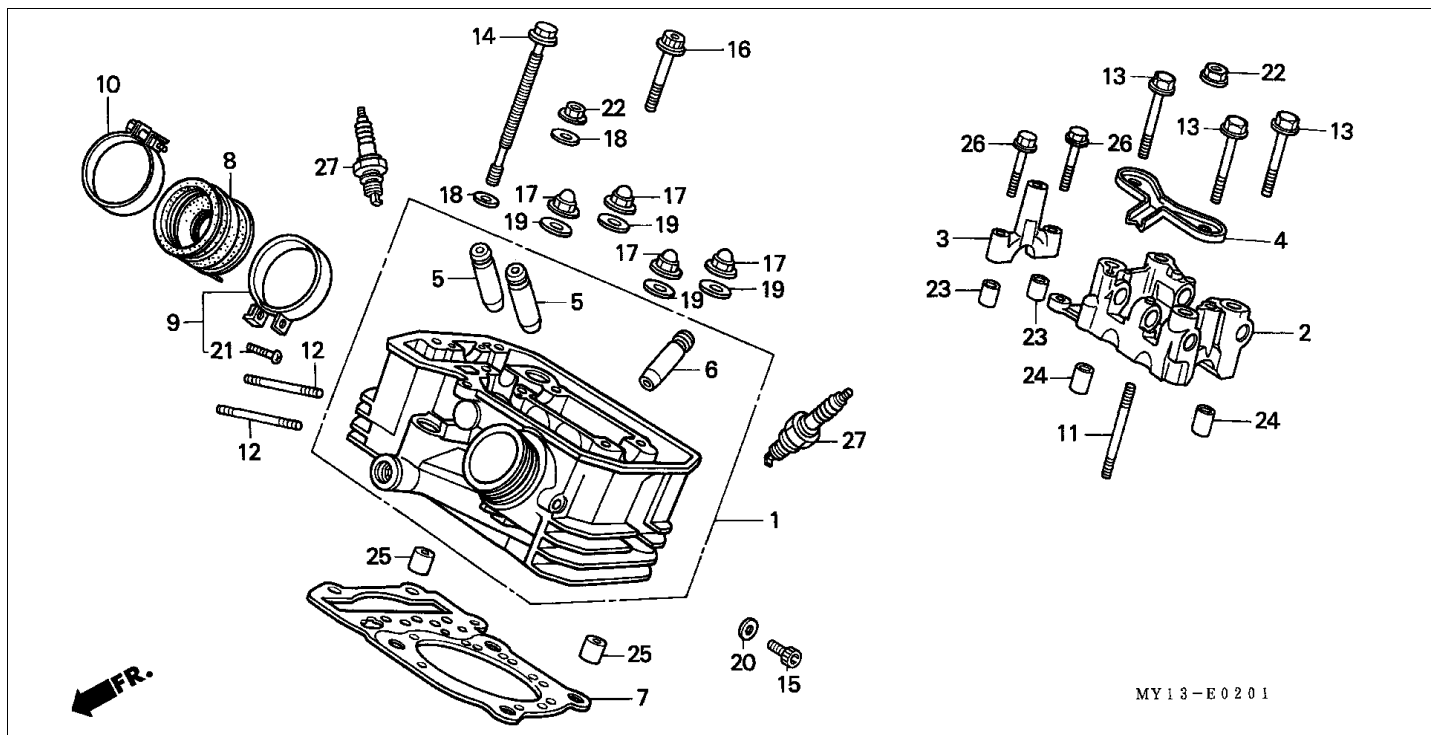

Block E-2-1 REAR CYLINDER HEAD

Refnr	Part Number	Parts Description	Unit Qty	Repair Qty
1	12220-MV1-010	HEAD COMP., RR. CYLINDER	001	0
2	12223-MV1-000	HOLDER, CAMSHAFT	001	0
3	12225-MF5-000	HOLDER, SIDE CAMSHAFT	001	0
4	12226-MF5-000	PLATE, VALVE OIL GUIDE	001	0
5	12231-MF5-305	GUIDE, IN. VALVE (O.S.)	002	0
6	12241-MF5-315	GUIDE, EX. VALVE (O.S.)	001	0
7	12251-MV1-004	GASKET, CYLINDER HEAD	001	0
8	16211-MY1-000	INSULATOR, CARBURETOR	001	0
9	16218-MN8-750	BAND A, INSULATOR	001	0
10	16220-MM4-000	BAND B, INSULATOR	001	0
11	90013-MF5-000	BOLT, STUD, 8X50	001	0
12	90015-MN8-000	BOLT, STUD, 8X22	002	0
13	90066-MC7-000	BOLT, FLANGE, 8X68	003	0
14	90081-MM9-003	BOLT, CYLINDER, 8X187	002	0
15	90089-MN8-000	BOLT, SOCKET, 5X8	001	0
16	90094-MK4-600	BOLT, FLANGE SOCKET, 6X70	001	0
17	90204-634-000	NUT, FLANGE, 10MM	004	0
18	90401-MR1-000	WASHER, 8MM	003	0
19	90410-HC4-000	WASHER, 10MM	004	0
20	90452-323-000	WASHER, SEALING, 5MM	001	0
21	93500-050250G	SCREW, PAN, 5X25	001	0
22	94050-08080-	NUT, FLANGE, 8MM	002	0
23	94301-08140-	DOWEL PIN, 8X14	002	0
24	94301-10160-	DOWEL PIN, 10X16	002	0
25	94301-14200-	DOWEL PIN, 14X20	002	0
26	96001-0604000	BOLT, FLANGE, 6X40	002	0
27	98069-57916-	PLUG, SPARK (DPR7EA-9)(NGK)	(2)	0
27	98069-57926-	PLUG, SPARK (X22EPR-U9)(DENSO)	(2)	0
27	98069-58916-	PLUG, SPARK (DPR8EA-9)(NGK)	002	0
27	98069-58926-	PLUG, SPARK (X24EPR-U9)(DENSO)	002	0
27	98069-59916-	PLUG, SPARK (DPR9EA-9)(NGK)	(2)	0
27	98069-59926-	PLUG, SPARK (X27EPR-U9)(DENSO)	(2)	0