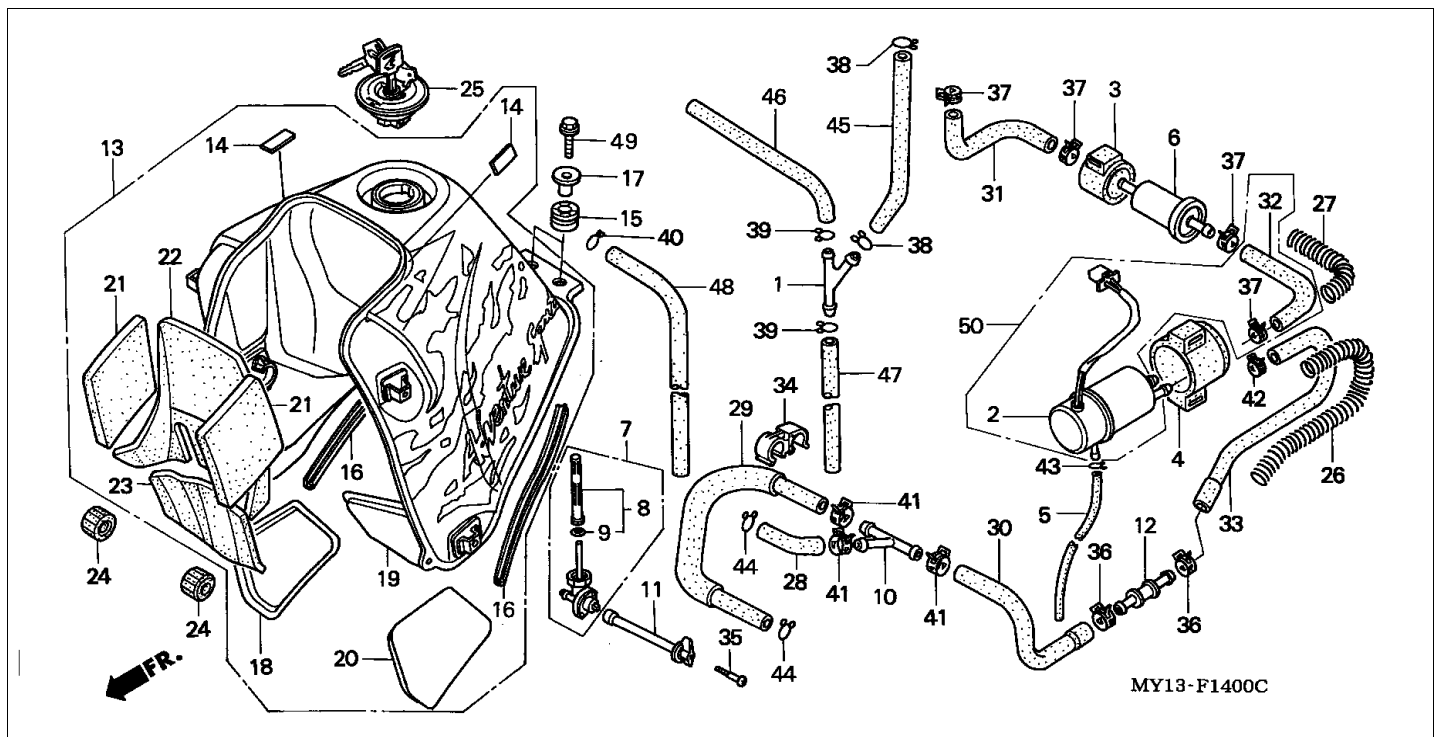

Block F-14 FUEL TANK/FUEL PUMP

Refrn	Part Number	Parts Description	Unit Qty	Repair Qty
1	16180-ML6-671	JOINT	001	0
2	16710-MV1-005	PUMP ASSY., FUEL	001	0
3	16711-MF2-000	HOLDER, STRAINER	001	0
4	16711-MN8-000	RUBBER, FUEL PUMP MOUNTING	001	0
6	16900-MG8-003	STRAINER COMP., FUEL	001	0
7	16950-MY1-000	COCK ASSY., FUEL	001	0
8	16952-MY1-000	SCREEN SET, FUEL STRAINER	001	0
9	16958-KM9-005	O-RING	001	0
10	16959-MY1-000	JOINT, FUEL TUBE	001	0
11	16963-KY6-000	LEVER, FUEL COCK	001	0
12	16966-MJ4-670	JOINT, FUEL TUBE	001	0
13	17500-MY1-930	TANK SET, FUEL (WL) *TYPE4*	001	0
13	17500-MY1-930	TANK SET, FUEL (WL) *TYPE5*	001	0
13	17500-MY1-620	TANK SET, FUEL (WL) *TYPE7*	001	0
14	17503-MY1-300	FILM, PROTECTOR	002	0
15	17508-MY1-000	RUBBER, TANK MOUNTING	002	0
16	17516-MY1-000	TRIM, FUEL TANK *TBLACK*	002	0
16	17516-MY1-000	TRIM, FUEL TANK *TCLEAR*	002	0
17	17525-MY1-000	COLLAR, FUEL TANK MOUNTING	002	0
18	17531-MY1-000	SEAT, R. FUEL TANK SILENCER	001	0
19	17532-MY1-000	SEAT, FUEL TANK CENTER SILENCER	001	0
20	17533-MY1-000	SEAT, L. FUEL TANK SILENCER	001	0
24	17611-MM9-000	CUSHION, FUEL TANK FR.	002	0
25	17620-MM5-007	CAP ASSY., FUEL FILLER	001	0
26	17671-MY1-000	WIRE, GUARD	001	0
27	17672-MY1-000	WIRE, GUARD	001	0
28	17684-MY1-000	TUBE C, FUEL	001	0
29	17685-MY1-000	TUBE D, FUEL	001	0
30	17686-MY1-000	TUBE E, FUEL	001	0
31	17687-MY1-000	TUBE B, FUEL	001	0
32	17688-MY1-000	TUBE A, FUEL	001	0
33	17689-MY1-000	TUBE F, FUEL	001	0
34	53740-SE0-953	CLIP, SENSOR HOSE	001	0
35	90116-KY6-000	SCREW, COCK LEVER SETTING	001	0
36	91405-PH7-003	CLAMP, TUBE (D15)	002	0
37	91406-MS8-000	CLAMP, TUBE, (D14.5)	004	0
38	95002-02080-	CLIP, TUBE (B8)	002	0
39	95002-02100-	CLIP, TUBE (B10)	002	0