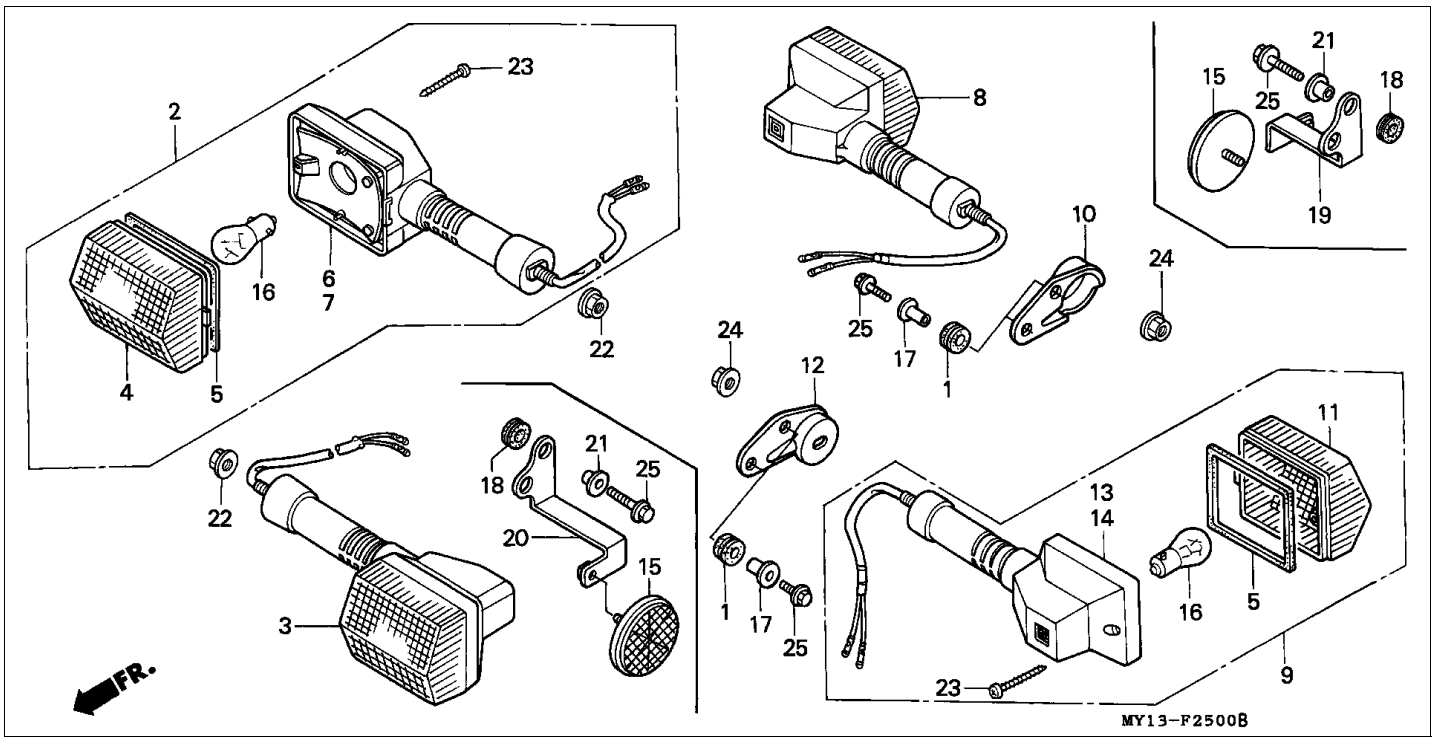

Block F-25 WINKER

Refnr	Part Number	Parts Description	Unit Qty	Repair Qty
1	17622-GB7-900	RUBBER, CUSHION	004	0
2	33300-MS8-621	WINKER SET, R. FR. (12V 21W)	001	0
3	33350-MS8-621	WINKER SET, L. FR. (12V 21W)	001	0
4	33402-MG2-003	LENS, WINKER	002	0
5	33407-MG2-003	GASKET, LENS	004	0
8	33500-MY1-003	WINKER ASSY., R. RR. (12V 21W)	001	0
9	33550-MY1-003	WINKER ASSY., L. RR. (12V 21W)	001	0
10	33601-MS8-000	STAY, R. RR. WINKER	001	0
11	33602-MG2-601	LENS, WINKER	002	0
12	33602-MS8-000	STAY, L. RR. WINKER	001	0
16	34908-634-611	BULB (12V 21W) (ECE) (STANLEY)	004	0
17	50302-KG1-000	COLLAR, ELECTRIC PLATE	004	0
22	90303-428-900	NUT, FLANGE, 10MM	002	0
23	91901-MG2-003	SCREW, TAPPING, 3X25	004	0
24	94050-10000-	NUT, FLANGE, 10MM	002	0
25	95701-0602000	BOLT, FLANGE, 6X20	004	0