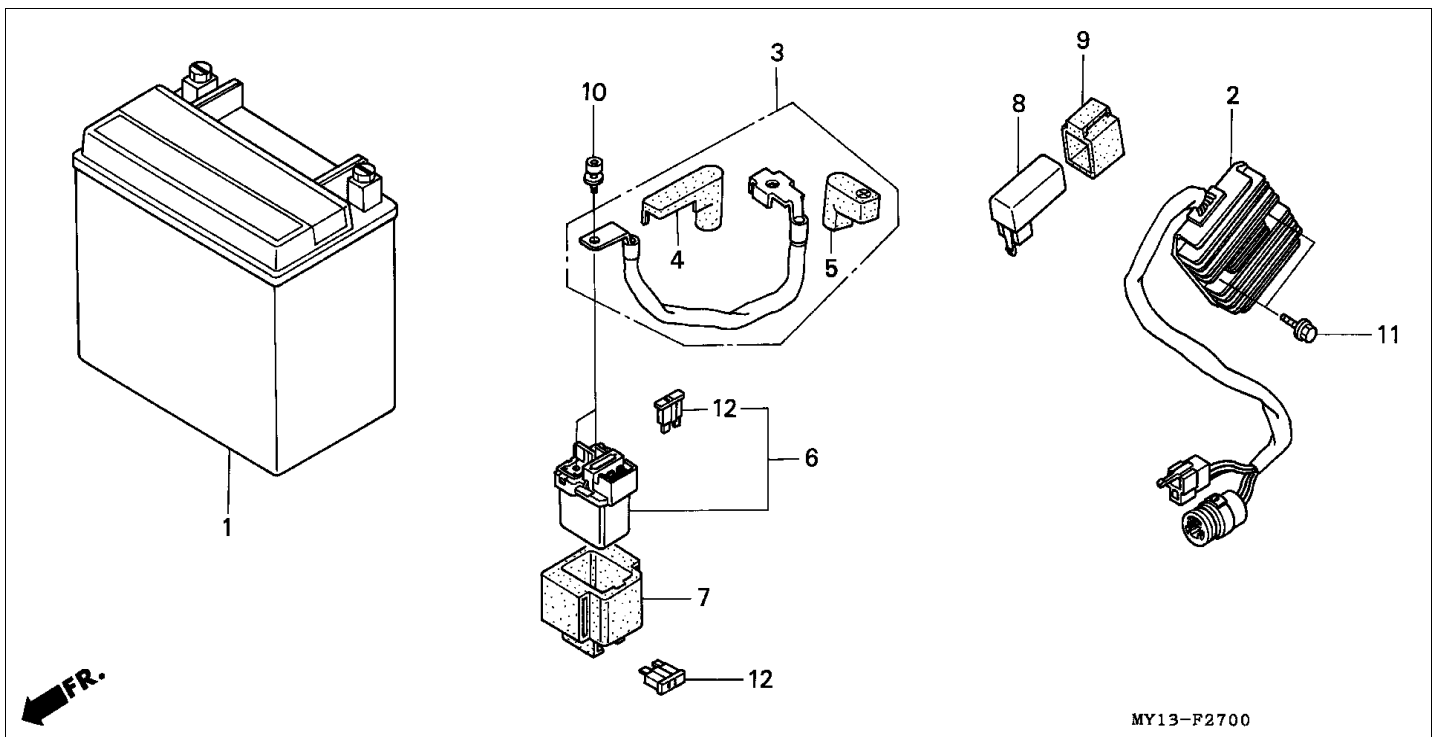

Block F-27 BATTERY

Refnr	Part Number	Parts Description	Unit Qty	Repair Qty
1	31500-HA7-678	BATTERY (YTX14-BS)(YUASA)	001	0
2	31600-MY1-003	RECTIFIER ASSY., REGULATE	001	0
3	32401-MY1-000	CABLE, STARTER MAGNETIC BATTERY	001	0
4	32406-KS4-710	COVER B, STARTER MAGNETIC TERMINAL	001	0
5	32414-MY1-000	COVER, BATTERY TERMINAL	001	0
6	35850-MR5-007	SWITCH ASSY., STARTER MAGNETIC	001	0
7	35856-KS4-710	RUBBER, SHOCK	001	0
8	36100-MG7-008	RELAY, FUEL CUT	001	0
9	36101-MB1-000	SUSPENSION, FUEL CUT RELAY	001	0
10	90111-MR5-000	BOLT, SOCKET, 5X9	002	0
11	95701-0603200	BOLT, FLANGE, 6X32	002	0
12	98200-33000-	FUSE, BLADE (30A)	002	0