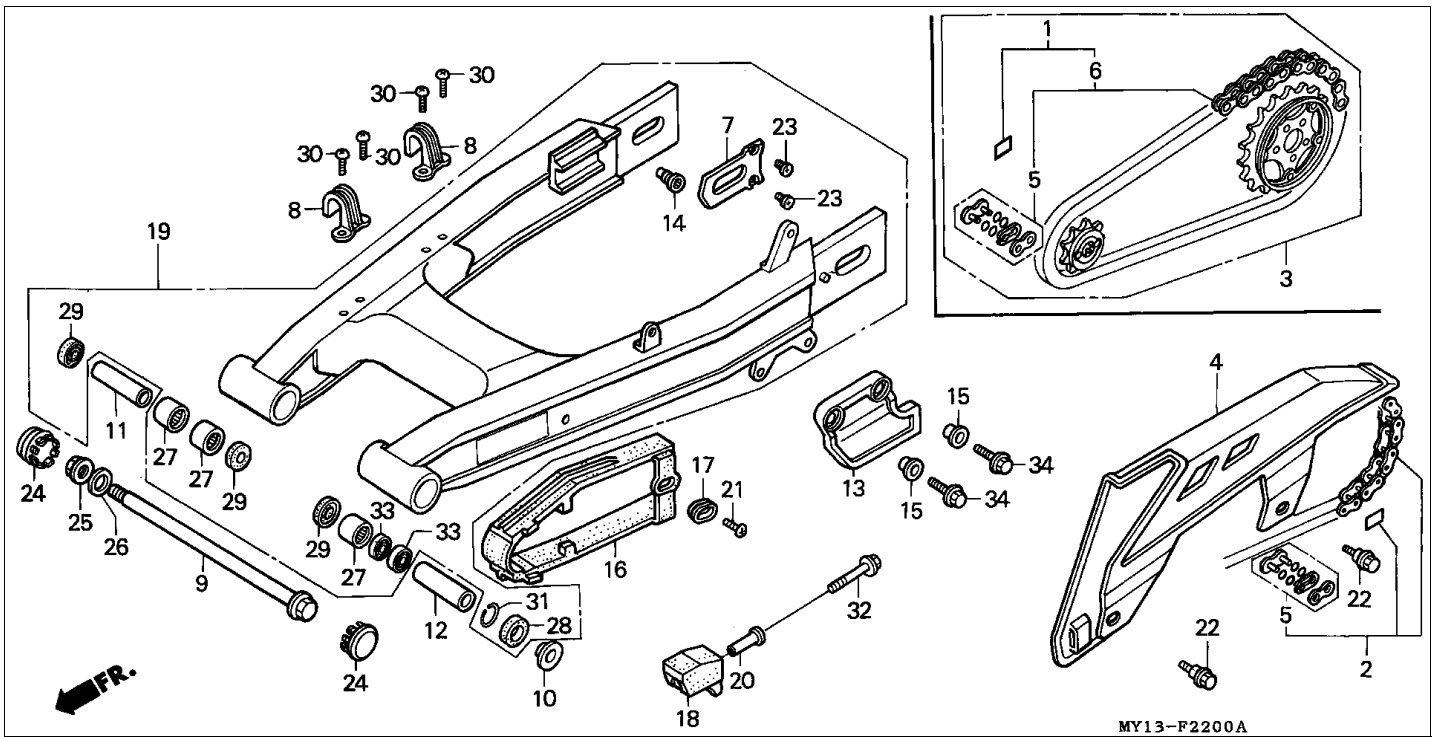

Block F-22 SWINGARM/CHAIN CASE

Refnr	Part Number	Parts Description	Unit Qty	Repair Qty
2	06405-MY1-405	CHAIN SET, DRIVE (RK525SMOZ4-122L-130L)	001	0
2	06405-MY1-406	CHAIN SET, DRIVE (DID525V8-122L-130L)	001	0
4	40510-MY1-000	CASE, DRIVE CHAIN	001	0
5	40545-KY2-306	JOINT SET, DRIVE CHAIN (RK EXCEL)	001	0
5	40535-MY9-305	JOINT SET, DRIVE CHAIN (DAIDO)	001	0
7	42307-MK5-000	WASHER, RR. FORK INNER	002	0
8	43468-KS6-700	GUIDE, RR. BRAKE HOSE	002	0
9	52101-MV9-000	BOLT, SWINGARM PIVOT	001	0
10	52105-KM4-000	COLLAR B, RR. FORK PIVOT	001	0
11	52141-MV1-000	COLLAR, R. RR. FORK	001	0
12	52143-MY1-000	COLLAR, L. PIVOT	001	0
13	52156-KB7-000	GUARD, CHAIN	001	0
14	52156-KV6-000	PIN, CHAIN ADJUSTER	002	0
15	52159-KB7-000	COLLAR, CHAIN GUARD	002	0
16	52170-MS8-005	SLIDER, CHAIN	001	0
17	52171-KR6-000	WASHER, CHAIN SLIDER	001	0
18	52181-MM9-000	SLIDER, CHAIN LOWER	001	0
19	52200-MY1-305	SWINGARM SET	001	0
20	53209-HA0-000	COLLAR, HANDLE COVER MOUNTING	001	0
21	90115-KV3-700	SCREW, PAN, 5X8	001	0
22	90116-ME9-000	BOLT, FLANGE, 6MM	002	0
23	90124-KA3-830	SCREW, FLAT, 5X4.5	004	0
24	90302-MM9-000	CAP, PIVOT	002	0
25	90305-GE8-003	NUT, U, 14MM	001	0
26	90504-KE1-000	WASHER, RR. AXLE	001	0
27	91071-KS6-004	BEARING, SWINGARM PIVOT (NTN)	003	0
28	91212-KM1-005	OIL SEAL, 22X32X5	001	0
29	91254-KS6-003	DUST SEAL, 20X26X4.5 (ARAI)	003	0
30	93500-050080A	SCREW, PAN, 5X8	004	0
31	94520-32000-	CIRCLIP, INTERNAL, 32MM	001	0
32	95701-0604000	BOLT, FLANGE, 6X40	001	0
33	96100-6002010	BEARING, RADIAL BALL, 6002	002	0
34	96300-0602000	BOLT, FLANGE, 6X20	002	0