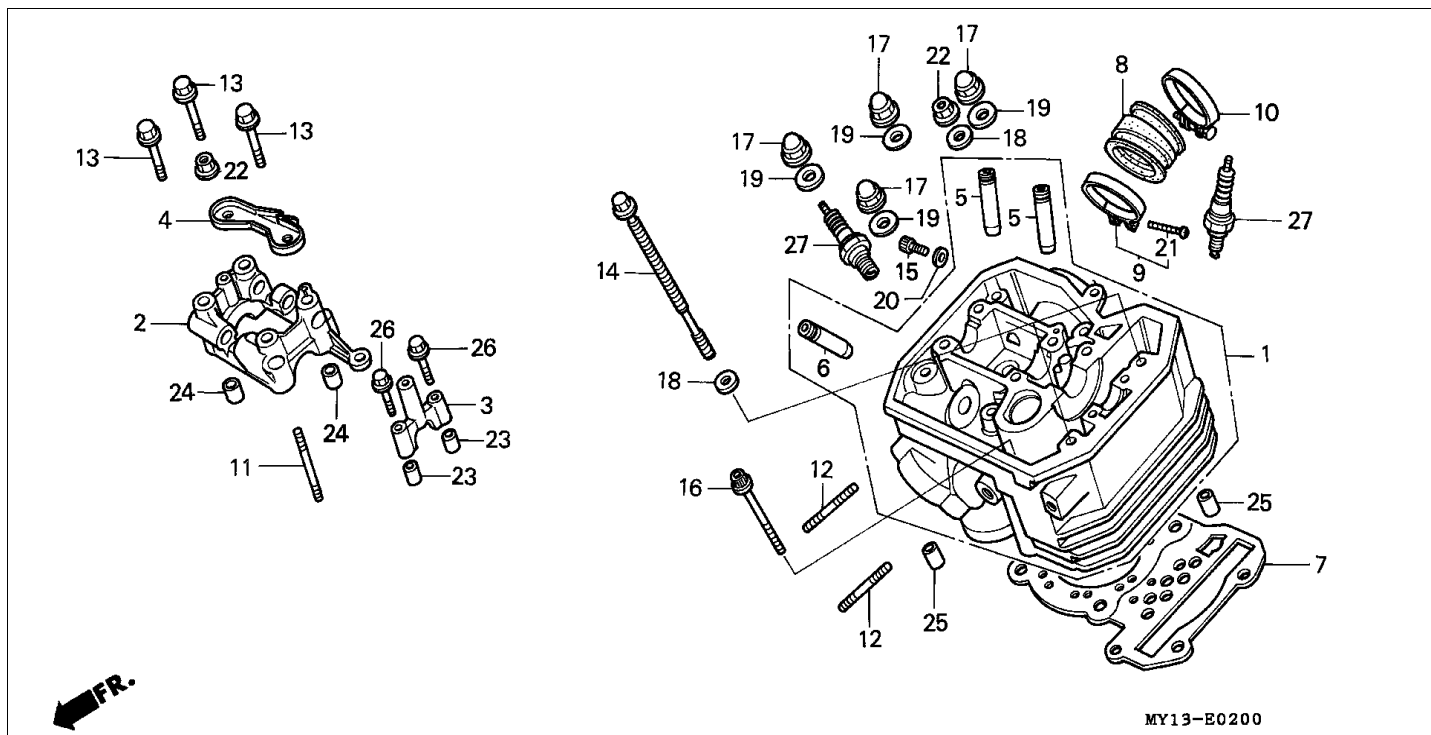

Block E-1 CYLINDER HEAD COVER

Refnr	Part Number	Parts Description	Unit Qty	Repair Qty
1	12310-MV1-000	COVER, FR. CYLINDER HEAD	001	0
2	12320-MV1-000	COVER, RR. CYLINDER HEAD	001	0
3	12351-MF5-000	COVER, TAPPET ADJUSTING HOLDER	002	0
4	12361-MF5-000	CAP, TAPPET ADJUSTING HOLDER	002	0
5	12391-MF5-750	GASKET, HEAD COVER	002	0
6	90011-MA6-000	BOLT, FLANGE, 6X30	004	0
7	90541-MB0-000	WASHER, MOUNTING RUBBER	004	0
8	90542-MB0-000	RUBBER, MOUNTING	004	0
9	91303-MF5-003	O-RING, 44X3 (ARAI)	002	0
10	91304-MF5-003	O-RING, 62.4X2.5 (ARAI)	002	0
11	91413-679-000	CLIP, 2X70	001	0
12	96001-0602000	BOLT, FLANGE, 6X20	004	0

Block E-4 CAM CHAIN/TENSIONER

Refnr	Part Number	Parts Description	Unit Qty	Repair Qty
1	14322-MR1-000	SPROCKET, CAM (40T)	002	0
1	14322-MZ8-B40	SPROCKET, CAM (40T)	002	0
2	14401-MN1-671	CHAIN, CAM (BORG WARNER)(118L)	002	0
3	14510-MR1-000	TENSIONER COMP., CAM CHAIN	002	0
4	14516-MG8-003	SPRING, CAM CHAIN TENSIONER (NIPPON HATSUJO)	002	0
5	14522-MV1-000	GUIDE, CAM CHAIN	002	0
6	14531-MN8-000	RUBBER, FR. CUSHION	001	0
7	14532-MN8-000	RUBBER, RR. CUSHION	001	0
8	14623-MV1-000	PLATE, TENSIONER SETTING	002	0
9	90021-KE9-000	BOLT, SPECIAL, 6MM	004	0
10	90086-MF5-000	BOLT, FLANGE KNOCK, 7X13	004	0
11	90441-706-000	WASHER, SEALING, 6MM	004	0
12	95701-0601600	BOLT, FLANGE, 6X16	002	0