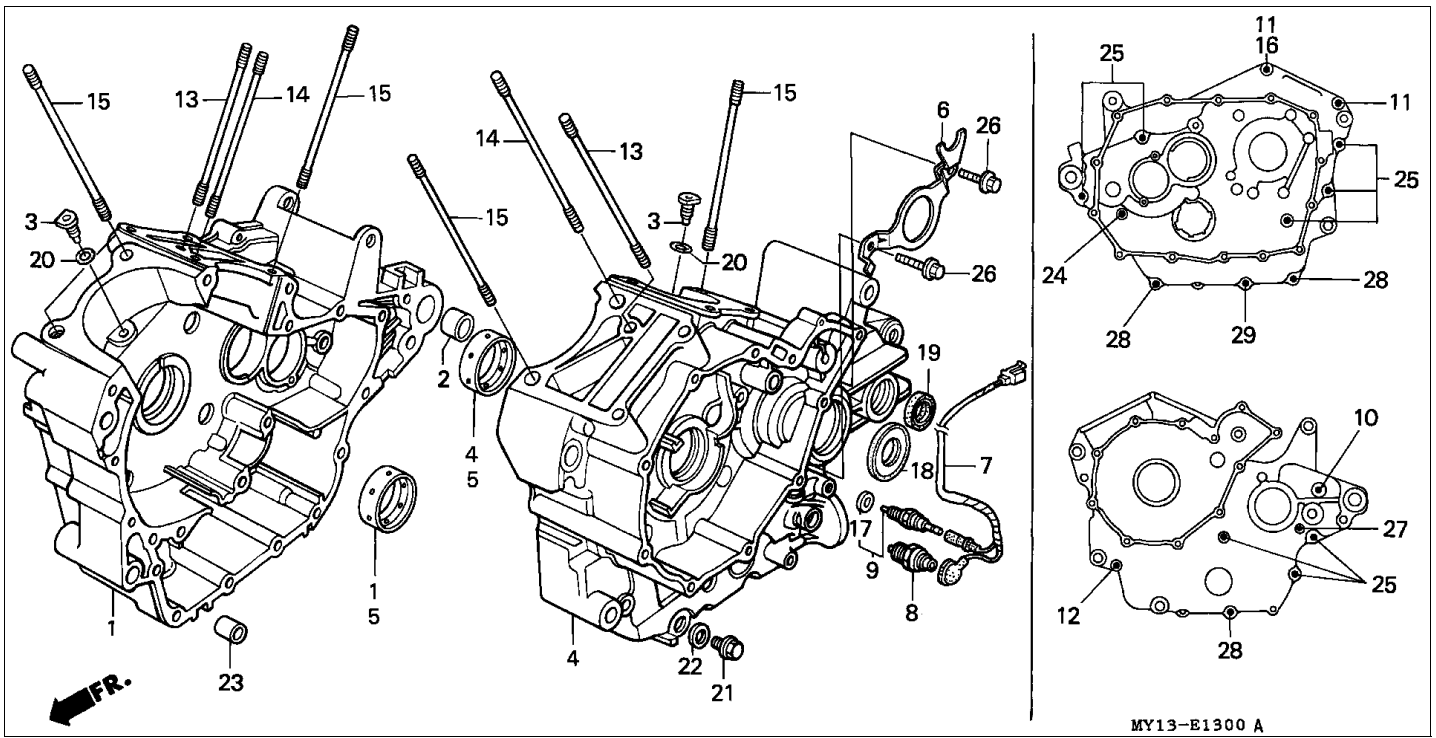

Block E-13 CRANKCASE

Refrn	Part Number	Parts Description	Unit Qty	Repair Qty
1	11100-MV1-000	CRANKCASE COMP., R.	001	0
2	11105-MM9-000	COLLAR, 23X20	001	0
3	11146-MN8-000	JET, OIL	002	0
4	11200-MV1-010	CRANKCASE COMP., L.	001	0
5	13325-ME9-305	BEARING A, MAIN (BLUE)	002	0
5	13326-ME9-305	BEARING B, MAIN (BLACK)	002	0
5	13327-ME9-305	BEARING C, MAIN (BROWN)	002	0
6	23531-MV1-000	PLATE, OIL SEAL SETTING	001	0
7	32101-MS8-000	SUB HARNESS	001	0
8	35500-MJ4-024	SWITCH ASSY., OIL PRESSURE (DENSO)	001	0
9	35600-MS9-600	SWITCH ASSY., NEUTRAL	001	0
10	90001-MM9-000	BOLT, SOCKET, 8X125	001	0
11	90002-MM9-000	BOLT, FLANGE, 8X140	002	0
12	90008-KE9-000	BOLT, FLANGE, 8X70	001	0
13	90011-MV1-000	BOLT, STUD, 8X189	002	0
14	90012-MV1-000	BOLT, STUD, 12X177	002	0
15	90013-MV1-000	BOLT, STUD, 10X177	006	0
16	90441-ME9-000	WASHER, SEALING, 8MM	001	0
17	90443-KR0-000	WASHER, NEUTRAL SWITCH	001	0
18	91201-MV1-003	OIL SEAL, 28X46X7	001	0
19	91204-425-003	OIL SEAL, 12.5X25X8 (ARAI)	001	0
20	91305-MG7-003	O-RING, 5X1.7 (ARAI)	002	0
21	92800-14000-	BOLT, DRAIN PLUG, 14MM	001	0
22	94109-14000-	WASHER, DRAIN PLUG, 14MM	001	0
23	94301-14200-	DOWEL PIN, 14X20	001	0
24	95701-0806500	BOLT, FLANGE, 8X65	001	0
25	95701-0808000	BOLT, FLANGE, 8X80	008	0
26	96001-0601400	BOLT, FLANGE, 6X14	002	0
27	96001-0604000	BOLT, FLANGE, 6X40	001	0
28	96001-0605000	BOLT, FLANGE, 6X50	003	0
29	96001-0608000	BOLT, FLANGE, 6X80	001	0