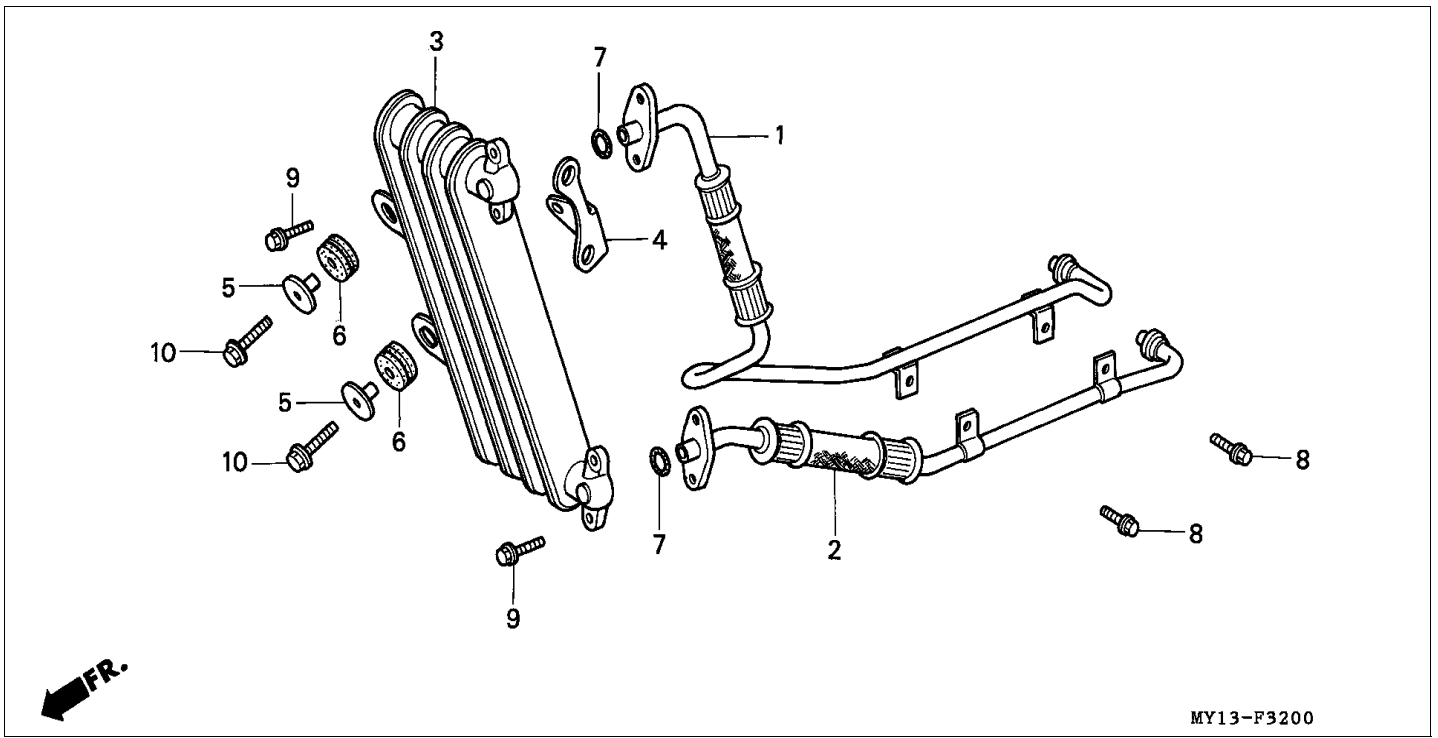

Block F-32 OIL COOLER

Refnr	Part Number	Parts Description	Unit Qty	Repair Qty
1	15510-MV1-000	HOSE COMP. A, OIL	001	0
2	15520-MV1-000	HOSE COMP. B, OIL	001	0
3	15600-MV1-000	COOLER COMP., OIL	001	0
4	50185-MY1-000	STAY, OIL COOLER	001	0
5	61104-422-000	COLLAR, SETTING	002	0
6	64122-KV0-000	RUBBER, SIDE SHELTER (B)	002	0
7	91314-ME5-003	O-RING, 10X2.6 (ARAI)	002	0
8	95701-0601207	BOLT, FLANGE, 6X12	002	0
9	95701-0602007	BOLT, FLANGE, 6X20	004	0
10	95701-0602507	BOLT, FLANGE, 6X25	002	0