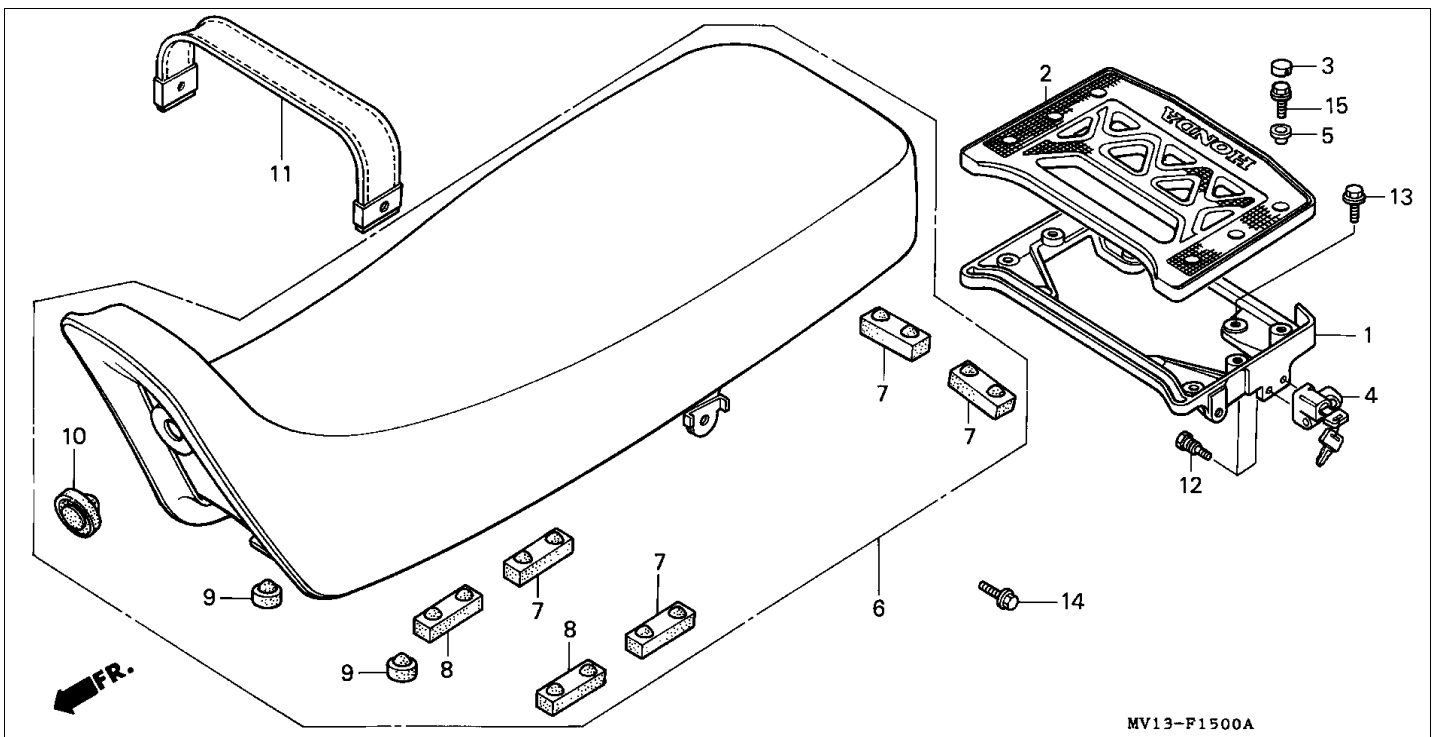

Block F-15 SEAT

Refnr	Part Number	Parts Description	Unit Qty	Repair Qty
1	50310-MV1-000	CARRIER, RR. *R134*	001	0
1	50310-MV1-000	CARRIER, RR. *NH1*	001	0
2	50315-MV1-000	BASE, RR. CARRIER *R134*	001	0
2	50315-MV1-000	BASE, RR. CARRIER *NH1*	001	0
3	50316-MK5-000	CUP, CARRIER BASE	006	0
4	50710-371-007	HOLDER ASSY., HELMET	001	0
5	61101-KB7-910	COLLAR, FR. FENDER SETTING	006	0
6	77200-MV1-000	SEAT COMP., DOUBLE *NH1L*	001	0
6	77200-MV1-000	SEAT COMP., DOUBLE *PB28L*	001	0
7	77205-MG2-000	RUBBER A, SEAT SETTING	004	0
8	77205-286-000	RUBBER B, SEAT SETTING	002	0
9	77206-GF0-000	RUBBER, SEAT CUSHION	002	0
10	77211-438-000	RUBBER, SEAT STOPPER	001	0
11	77216-MV1-930	SEATBELT COMP. *PB19L*	001	0
11	77216-MV1-930	SEATBELT COMP. *NH1L*	001	0
12	90107-ME5-830	BOLT, HELMET HOLDER SETTING	002	0
13	90123-MM2-000	BOLT, SPECIAL FLANGE, 8X25	004	0
14	95701-0601800	BOLT, FLANGE, 6X18	002	0
15	96001-0601800	BOLT, FLANGE, 6X18	006	0