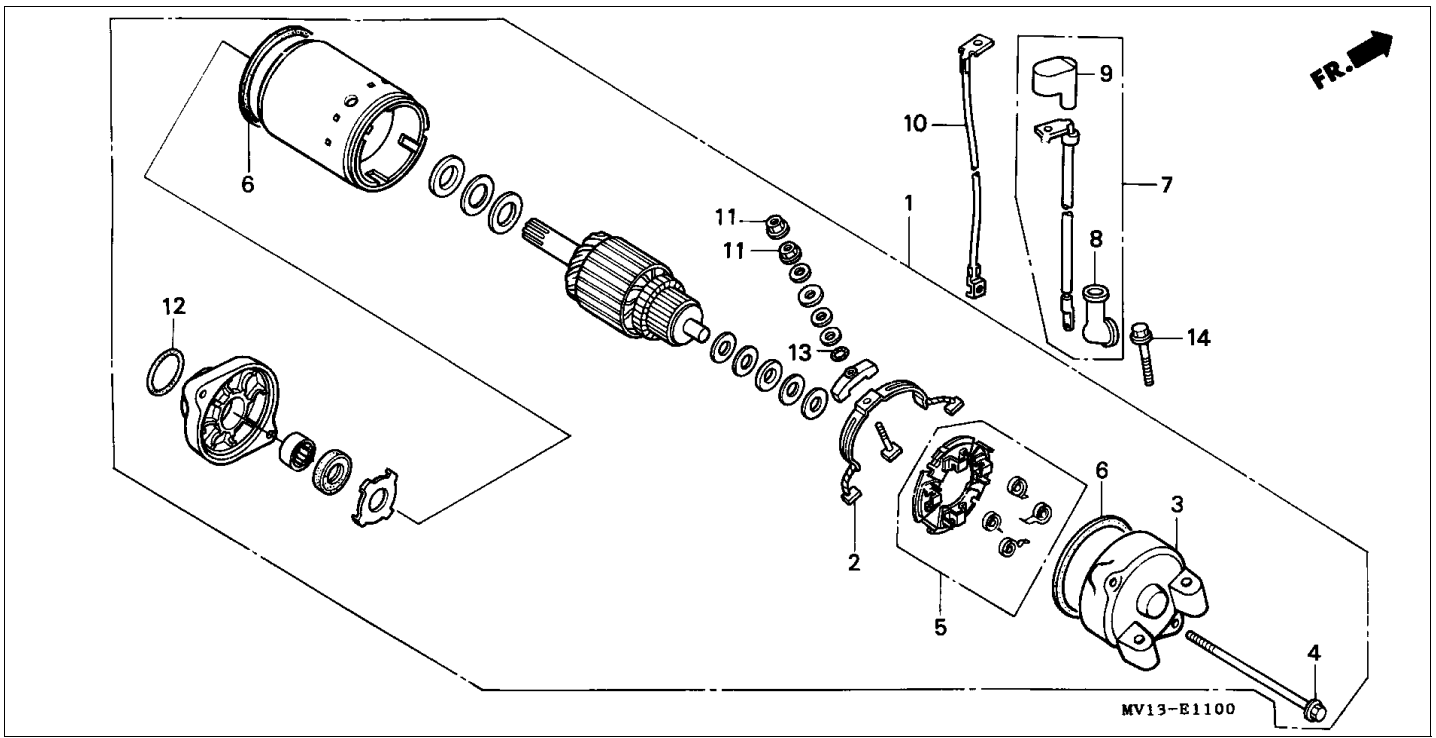

Block E-11 STARTING MOTOR

Refnr	Part Number	Parts Description	Unit Qty	Repair Qty
1	31200-MW6-610	MOTOR ASSY., STARTING	001	0
2	31201-MR6-008	TERMINAL SET, BRUSH	001	0
3	31203-MN8-008	BRACKET, RR.	001	0
4	31205-MR1-008	BOLT, SETTING	002	0
5	31206-MR6-008	HOLDER SET, BRUSH	001	0
6	31207-KS5-901	RING	002	0
7	32410-MM9-000	CABLE, STARTER MOTOR	001	0
8	32411-253-000	COVER, STARTER MOTOR TERMINAL	001	0
9	32414-MJ6-720	COVER A, MAGNETIC SWITCH	001	0
10	32601-MV1-000	CABLE, BATTERY EARTH	001	0
11	90071-MB0-000	NUT-WASHER, 6MM	002	0
12	91309-425-003	O-RING, 24.4X3.1 (ARAI)	001	0
13	91320-MB0-000	O-RING	001	0
14	96001-0603200	BOLT, FLANGE, 6X32	002	0