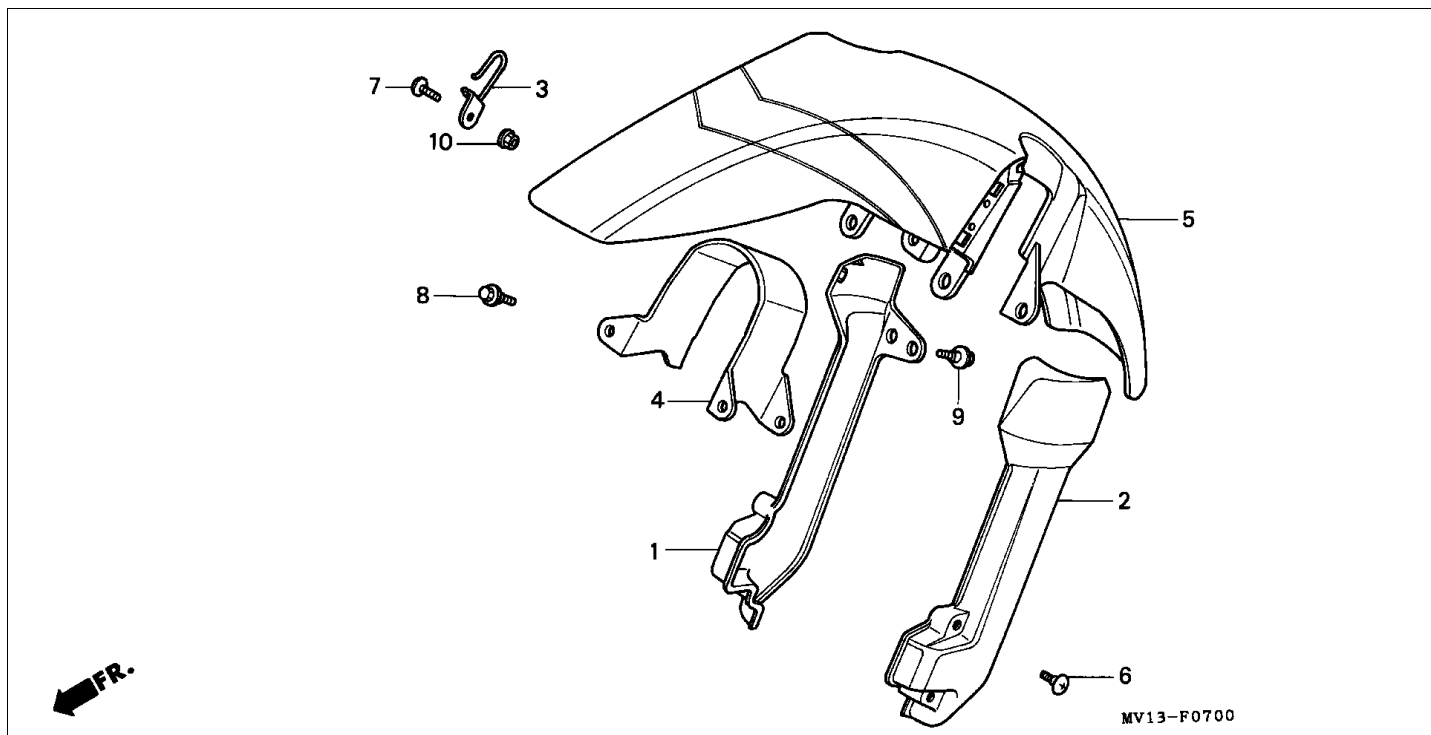

Block F-7 FRONT FENDER

Refnr	Part Number	Parts Description	Unit Qty	Repair Qty
1	45340-MV1-000	COVER, R. BOTTOM CASE *NH138*	001	0
1	45340-MV1-000	COVER, R. BOTTOM CASE *NH1*	001	0
1	45340-MV1-000	COVER, R. BOTTOM CASE *PB136*	001	0
2	45350-MV1-000	COVER, L. BOTTOM CASE *NH138*	001	0
2	45350-MV1-000	COVER, L. BOTTOM CASE *NH1*	001	0
2	45350-MV1-000	COVER, L. BOTTOM CASE *PB136*	001	0
3	45451-MV1-000	GUIDE, SPEEDOMETER CABLE	001	0
4	53240-MS8-000	BRACE, FR. FORK	001	0
5	61200-MV1-930	FENDER SET, FR. (WL) *TYPE1*	001	0
5	61200-MV1-930	FENDER SET, FR. (WL) *TYPE2*	001	0
5	61200-MV1-930	FENDER SET, FR. (WL) *TYPE3*	001	0
6	90103-MN9-000	BOLT, FR. DISK	004	0
7	90105-KS6-700	BOLT, DISK, 6X17	001	0
8	90106-MM9-000	BOLT, FR. FENDER FIXING	002	0
9	90106-MN9-000	BOLT, FR. FENDER FIXING	002	0
10	94071-06080-	NUT-WASHER, 6MM	001	0