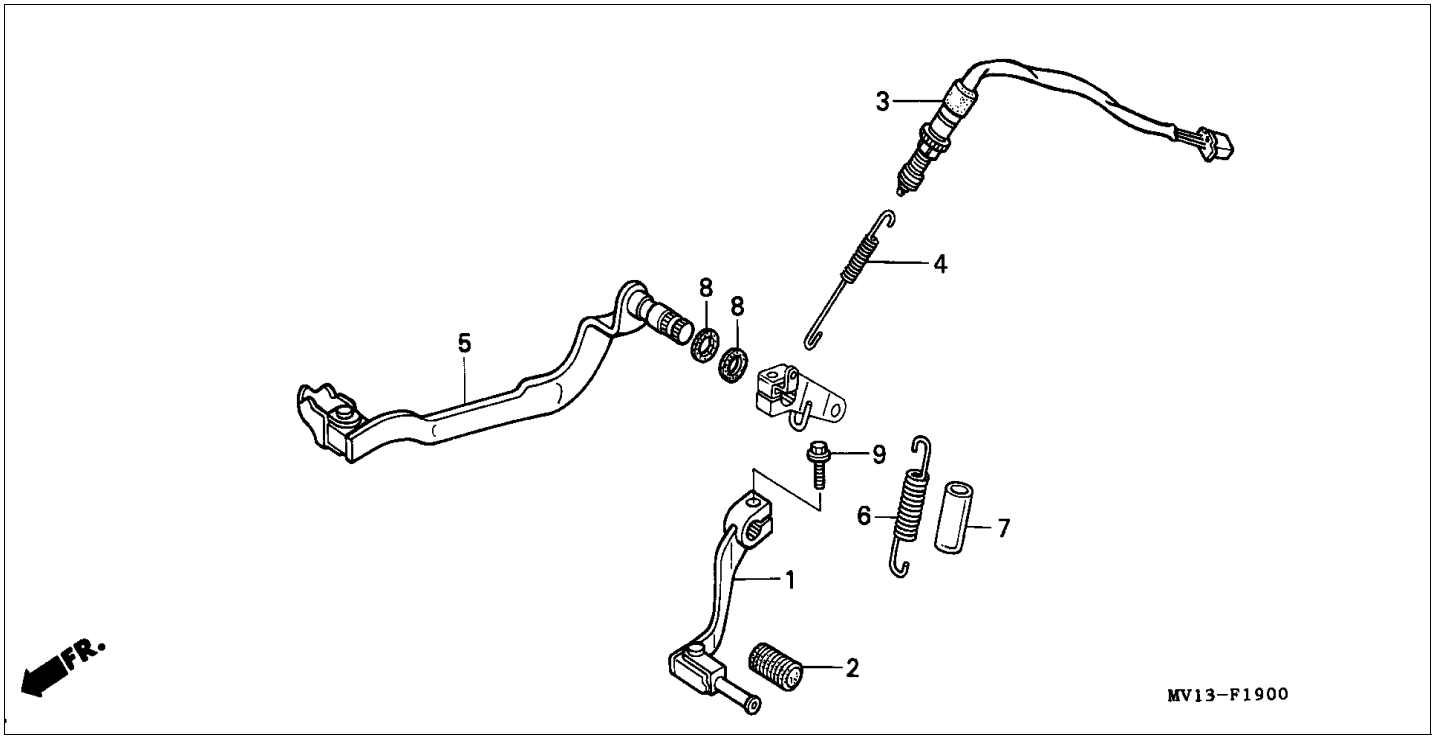

MV13-F1900

Block F-19 PEDAL

Refnr	Part Number	Parts Description	Unit Qty	Repair Qty
1	24700-MS8-000	PEDAL COMP., CHANGE	001	0
2	24781-KE1-000	RUBBER, CHANGE PEDAL	001	0
3	35350-MM9-010	SWITCH ASSY., RR. STOP (TOYO)	001	0
4	35357-MG2-000	SPRING, STOP SWITCH	001	0
5	46510-MS8-610	PEDAL COMP., BRAKE	001	0
6	46514-KN5-670	SPRING, BRAKE PEDAL	001	0
7	46515-KS6-700	TUBE, BRAKE PEDAL SPRING	001	0
8	46525-KK0-003	DUST SEAL, 17X20X2.5	002	0
9	95701-0602007	BOLT, FLANGE, 6X20	001	0