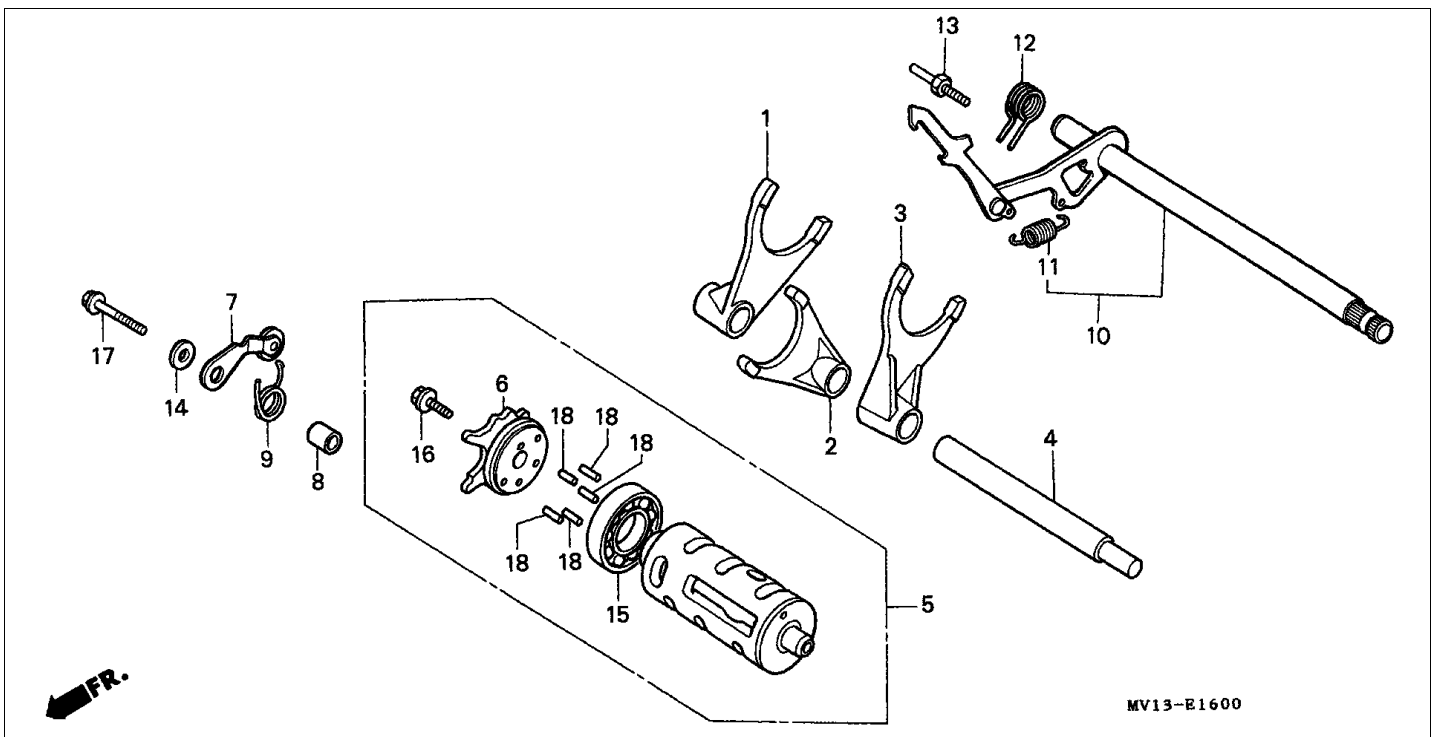

Block E-16 GEARSHIFT DRUM

Refnr	Part Number	Parts Description	Unit Qty	Repair Qty
1	24211-MV1-000	FORK, R. GEARSHIFT	001	0
2	24212-MV1-000	FORK, CENTER GEARSHIFT	001	0
3	24213-MV1-000	FORK, L. GEARSHIFT	001	0
4	24241-MV1-000	SHAFT, GEARSHIFT FORK GUIDE	001	0
5	24300-MV1-000	DRUM COMP., GEARSHIFT	001	0
6	24301-MM9-300	PLATE COMP., CAM	001	0
7	24430-MF5-000	STOPPER COMP., GEARSHIFT DRUM	001	0
8	24432-413-000	COLLAR, GEARSHIFT DRUM STOPPER	001	0
9	24435-MM9-000	SPRING, SHIFT DRUM STOPPER	001	0
10	24610-MM9-000	ARM COMP., GEARSHIFT	001	0
11	24641-216-000	SPRING, GEARSHIFT ARM	001	0
12	24651-MB0-000	SPRING, GEARSHIFT RETURN	001	0
13	24652-259-000	PIN, SHIFT RETURN SPRING	001	0
14	90488-MB0-000	WASHER, 6X2.3	001	0
15	91008-374-003	BEARING, BALL, 16005 (NTN)	001	0
16	95701-0601800	BOLT, FLANGE, 6X18	001	0
17	95801-0602800	BOLT, FLANGE, 6X28	001	0
18	96220-40118-	ROLLER, 4X11.8	005	0