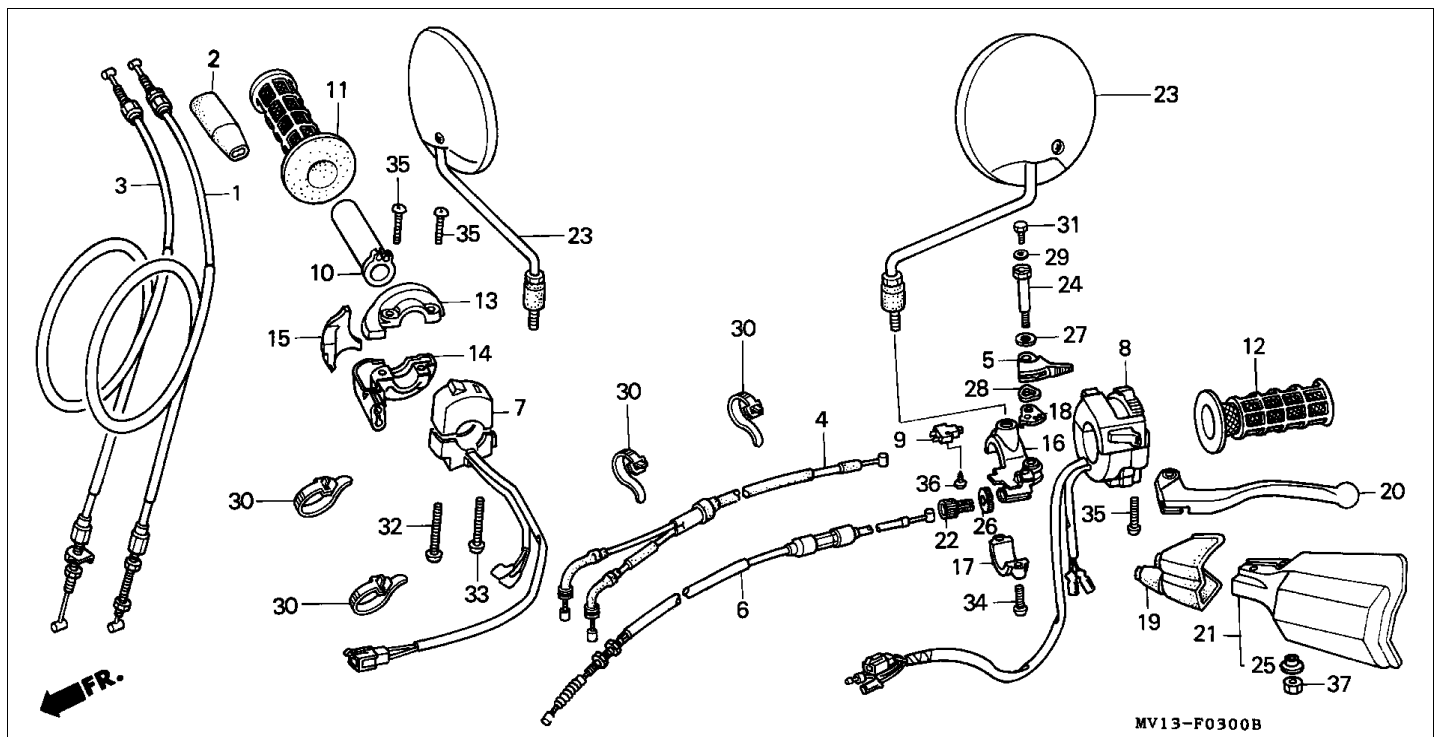

Block F-3 HANDLE LEVER/SWITCH/ CABLE

Refrnr	Part Number	Parts Description	Unit Qty	Repair Qty
1	17910-MV1-000	CABLE COMP. A, THROTTLE	001	0
2	17913-KB7-000	COVER, THROTTLE CABLE	001	0
3	17920-MV1-000	CABLE COMP. B, THROTTLE	001	0
4	17950-MS8-000	CABLE COMP., CHOKE	001	0
5	17961-MG2-000	LEVER COMP., CHOKE	001	0
6	22870-MV1-000	CABLE COMP., CLUTCH	001	0
7	35130-MS8-000	SWITCH ASSY., STARTER KILL	001	0
8	35200-MS6-910	SWITCH ASSY., WINKER	001	0
9	35330-MK5-003	SWITCH ASSY., CLUTCH	001	0
10	53141-MR7-000	PIPE, THROTTLE GRIP	001	0
11	53165-MV1-000	GRIP, R. HANDLE	001	0
12	53166-MV1-000	GRIP, L. HANDLE	001	0
13	53167-KB7-000	HOUSING, UPPER THROTTLE	001	0
14	53168-MG7-000	HOUSING, UNDER THROTTLE	001	0
15	53169-KB7-000	SLIDER, THROTTLE CABLE	001	0
16	53172-MK5-000	BRACKET, L. HANDLE LEVER	001	0
17	53174-KE1-000	HOLDER, L. LEVER BRACKET	001	0
18	53176-MM9-000	PLATE, POINT	001	0
19	53177-MK5-000	COVER, L. HANDLE LEVER	001	0
20	53178-MG7-003	LEVER, L. STEERING HANDLE	001	0
21	53185-MN9-000	GUARD, L. KNUCKLE *NH138*	001	0
22	53192-268-000	BOLT, WIRE ADJUSTING	001	0
23	88110-MV1-000	MIRROR ASSY., R. BACK	002	0
24	90114-MK5-000	BOLT, LEVER PIVOT	001	0
25	90127-KF0-770	COLLAR, 6X4	001	0
26	90321-315-670	NUT, FIXING	001	0
27	90405-463-000	WASHER, 8MM	001	0
28	90406-KF0-003	WASHER, WAVE	001	0
29	90554-240-000	WASHER B	001	0
30	90650-KW3-000	BAND, WIRE	004	0
31	92101-050120A	BOLT, HEX., 5X12	001	0
32	93500-040320G	SCREW, PAN, 4X32	001	0
33	93500-040450G	SCREW, PAN, 4X45	001	0
34	93500-050160G	SCREW, PAN, 5X16	002	0
35	93500-050200G	SCREW, PAN, 5X20	004	0
36	93901-32320-	SCREW, TAPPING, 3X12	001	0
37	94001-060000S	NUT, HEX., 6MM	001	0