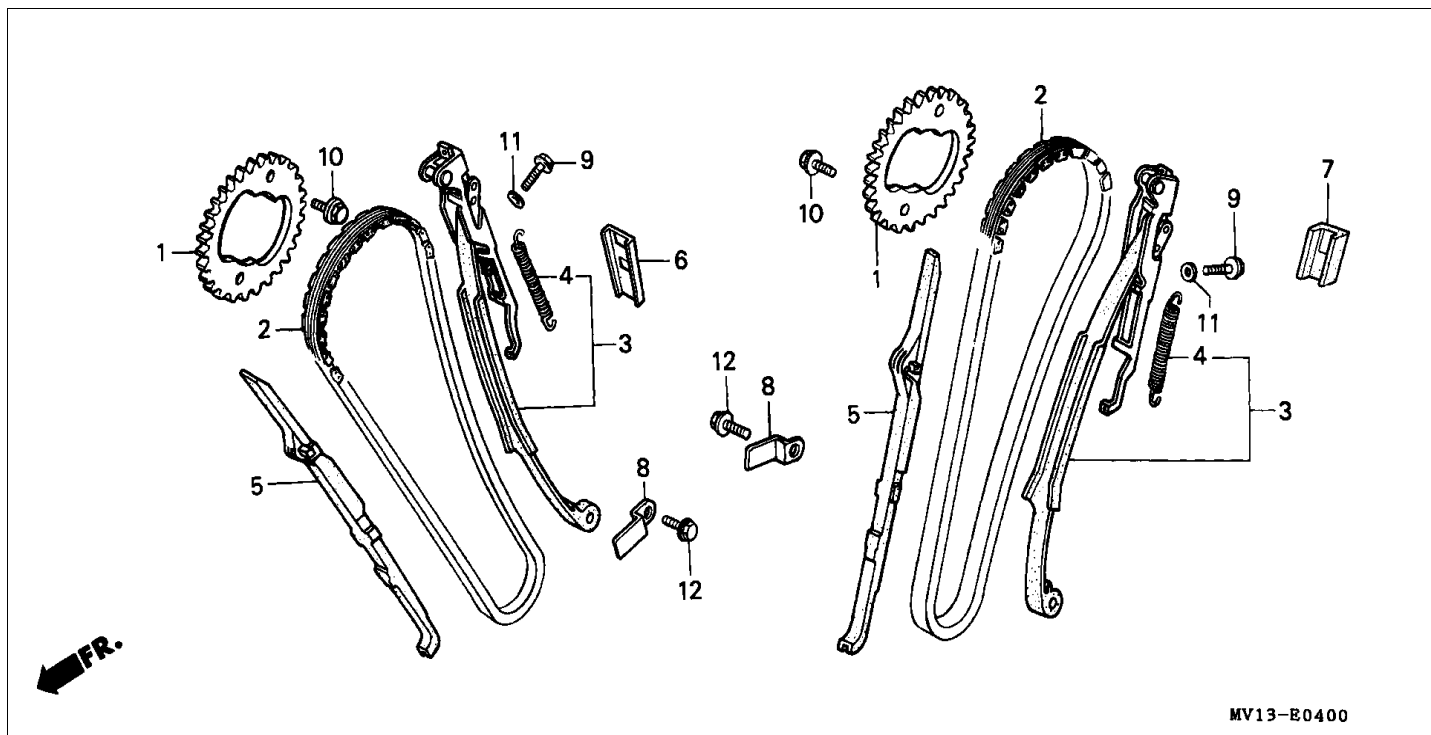

Block E-4 CAM CHAIN/TENSIONER

Refnr	Part Number	Parts Description	Unit Qty	Repair Qty
1	14322-MR1-000	SPROCKET, CAM (40T)	002	0
2	14401-MN1-671	CHAIN, CAM (BORG WARNER)(118L)	002	0
3	14510-MR1-000	TENSIONER COMP., CAM CHAIN	002	0
4	14516-MG8-003	SPRING, CAM CHAIN TENSIONER (NIPPON HATSUJO)	002	0
5	14522-MV1-000	GUIDE, CAM CHAIN	002	0
6	14531-MN8-000	RUBBER, FR. CUSHION	001	0
7	14532-MN8-000	RUBBER, RR. CUSHION	001	0
8	14623-MV1-000	PLATE, TENSIONER SETTING	002	0
9	90021-KE9-000	BOLT, SPECIAL, 6MM	004	0
10	90086-MF5-000	BOLT, FLANGE KNOCK, 7X13	004	0
11	90441-706-000	WASHER, SEALING, 6MM	004	0
12	95701-0601600	BOLT, FLANGE, 6X16	002	0