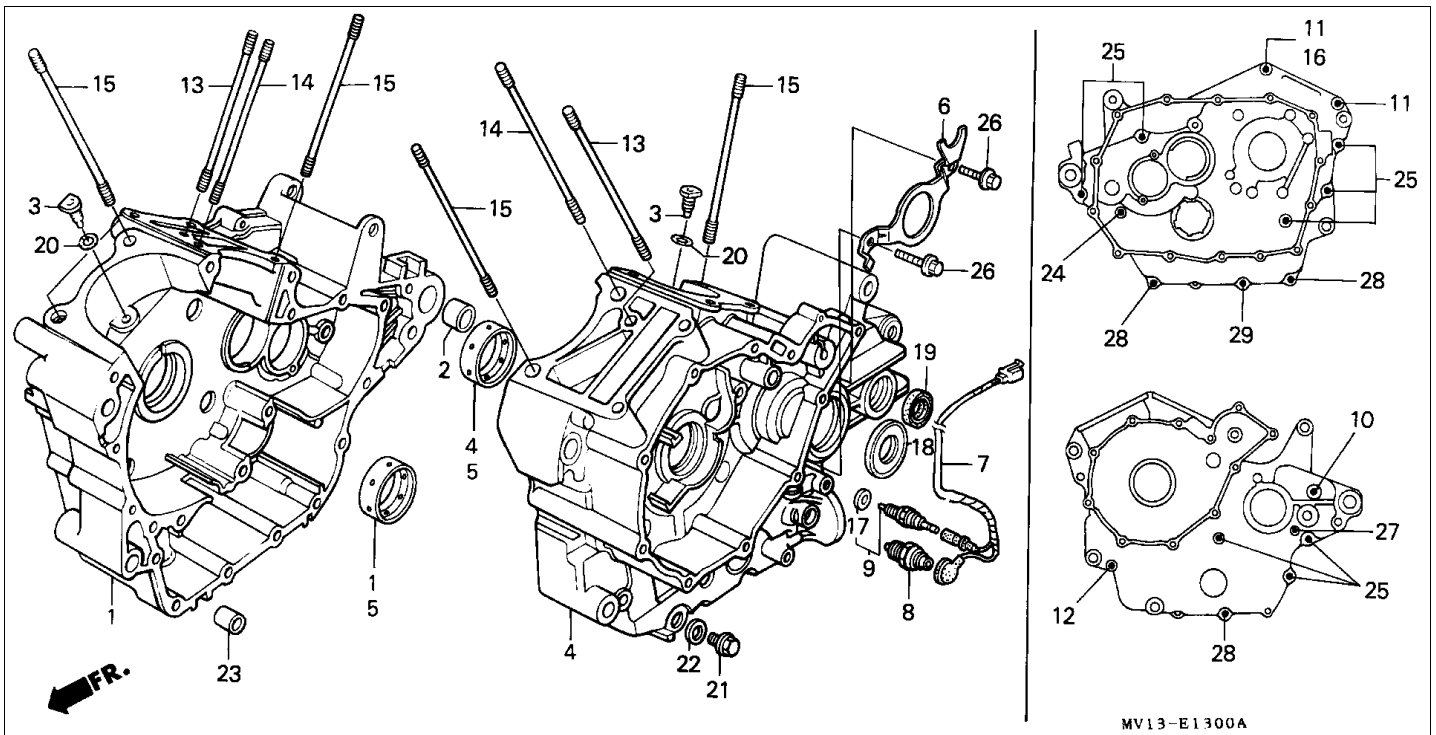

MV13-E1300A

Block E-13 CRANKCASE

Refrn	Part Number	Parts Description	Unit Qty	Repair Qty
1	11100-MV1-000	CRANKCASE COMP., R.	001	0
2	11105-MM9-000	COLLAR, 23X20	001	0
3	11146-MN8-000	JET, OIL	002	0
4	11200-MV1-010	CRANKCASE COMP., L.	001	0
5	13325-ME9-305	BEARING A, MAIN (BLUE)	002	0
5	13326-ME9-305	BEARING B, MAIN (BLACK)	002	0
5	13327-ME9-305	BEARING C, MAIN (BROWN)	002	0
6	23531-MV1-000	PLATE, OIL SEAL SETTING	001	0
7	32101-MS8-000	SUB HARNESS	001	0
8	35500-MJ4-024	SWITCH ASSY., OIL PRESSURE (DENSO)	001	0
9	35600-MS9-600	SWITCH ASSY., NEUTRAL	001	0
10	90001-MM9-000	BOLT, SOCKET, 8X125	001	0
11	90002-MM9-000	BOLT, FLANGE, 8X140	002	0
12	90008-KE9-000	BOLT, FLANGE, 8X70	001	0
13	90011-MV1-000	BOLT, STUD, 8X189	002	0
14	90012-MV1-000	BOLT, STUD, 12X177	002	0
15	90013-MV1-000	BOLT, STUD, 10X177	006	0
16	90441-ME9-000	WASHER, SEALING, 8MM	001	0
17	90443-KR0-000	WASHER, NEUTRAL SWITCH	001	0
18	91201-MV1-003	OIL SEAL, 28X46X7	001	0
19	91204-425-003	OIL SEAL, 12.5X25X8 (ARAI)	001	0
20	91305-MG7-003	O-RING, 5X1.7 (ARAI)	002	0
21	92800-14000-	BOLT, DRAIN PLUG, 14MM	001	0
22	94109-14000-	WASHER, DRAIN PLUG, 14MM	001	0
23	94301-14200-	DOWEL PIN, 14X20	001	0
24	95701-0806500	BOLT, FLANGE, 8X65	001	0
25	95701-0808000	BOLT, FLANGE, 8X80	008	0
26	96001-0601400	BOLT, FLANGE, 6X14	002	0
27	96001-0604000	BOLT, FLANGE, 6X40	001	0
28	96001-0605000	BOLT, FLANGE, 6X50	003	0
29	96001-0608000	BOLT, FLANGE, 6X80	001	0