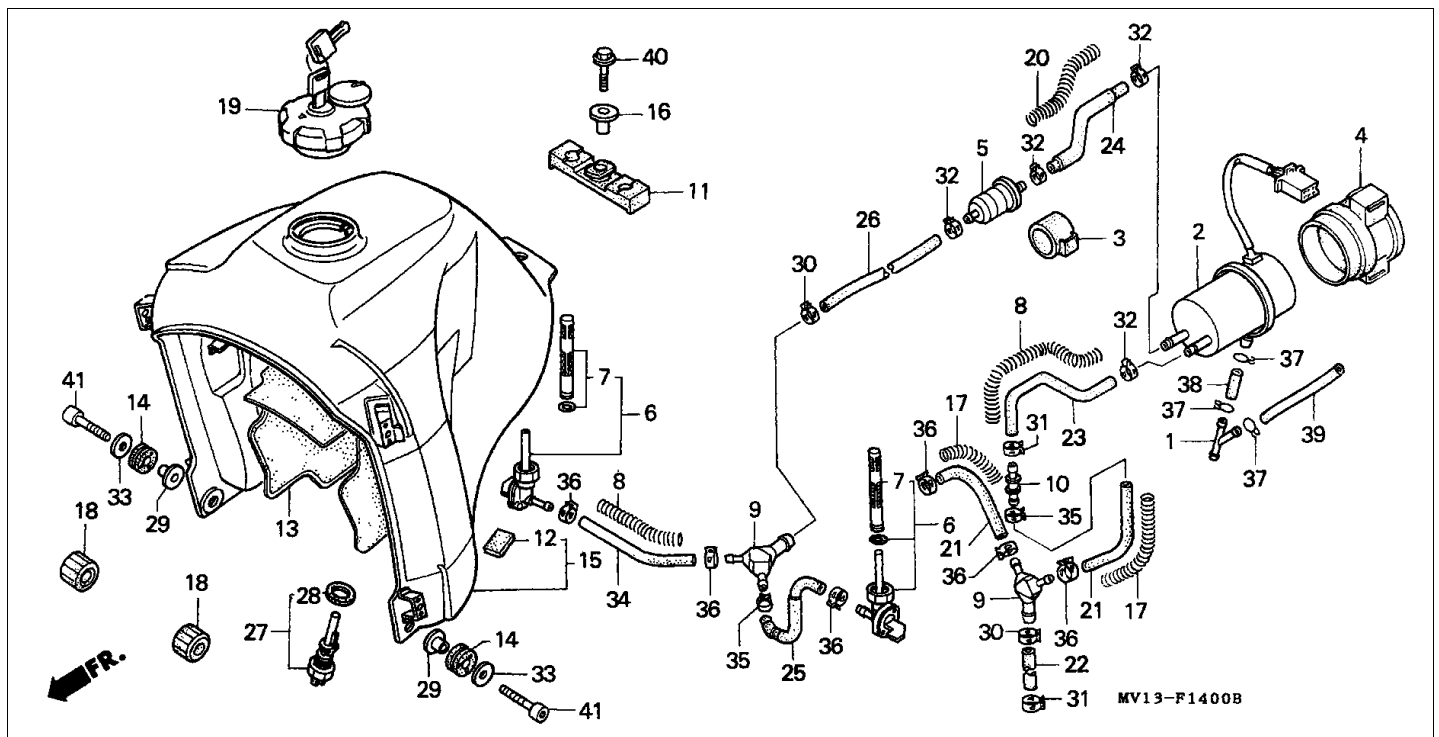

Block F-14 FUEL TANK/FUEL PUMP

Refrn	Part Number	Parts Description	Unit Qty	Repair Qty
1	16235-MG2-880	JOINT, VENT TUBE	001	0
2	16710-MV1-005	PUMP ASSY., FUEL	001	0
3	16711-MF2-000	HOLDER, STRAINER	001	0
4	16711-MN8-000	RUBBER, FUEL PUMP MOUNTING	001	0
5	16900-MG8-003	STRAINER COMP., FUEL	001	0
6	16950-MV1-000	COCK ASSY., FUEL	002	0
7	16952-MS8-005	SCREEN, FUEL STRAINER	002	0
9	16959-MF2-880	JOINT, FUEL TUBE	002	0
10	16966-MJ4-670	JOINT, FUEL TUBE	001	0
11	17503-MM9-000	RUBBER, RR. TANK	001	0
12	17511-MS8-300	CUSHION	001	0
13	17511-MV1-000	SILENCER, FUEL TANK	001	0
14	17513-HA5-000	RUBBER, FUEL TANK SETTING	002	0
15	17520-MV1-930	TANK SET, FUEL (WL) *TYPE1*	001	0
15	17520-MV1-930	TANK SET, FUEL (WL) *TYPE2*	001	0
15	17520-MV1-930	TANK SET, FUEL (WL) *TYPE3*	001	0
16	17525-KG7-830	COLLAR, FUEL TANK MOUNTING	001	0
17	17532-404-000	SPRING, FUEL TUBE COVER	002	0
18	17611-MM9-000	CUSHION, FUEL TANK FR.	002	0
19	17620-MN9-013	FUEL FILL CAP COMP.	001	0
20	17684-MS8-000	WIRE, GUARD	001	0
21	17684-MV1-000	TUBE F, FUEL	002	0
22	17685-MV1-000	TUBE E, FUEL	001	0
23	17686-MV1-000	TUBE A, FUEL	001	0
24	17687-MS8-000	TUBE B, FUEL	001	0
25	17688-MV1-000	TUBE C, FUEL	001	0
26	17689-MV1-000	TUBE D, FUEL	001	0
27	37810-MS8-008	SENSOR, FUEL RESERVE	002	0
28	37811-MB1-008	PACKING, FUEL RESERVE SENSOR	002	0
29	90505-HA5-000	WASHER, TANK SETTING	002	0
30	91405-MS8-000	CLAMP, TUBE, (D17)	002	0
31	91405-PH7-003	CLAMP, TUBE (D15)	002	0
32	91406-MS8-000	CLAMP, TUBE, (D14.5)	004	0
33	94103-08800-	WASHER, PLAIN, 8MM	002	0
34	95001-7535040	TUBE, FUEL, 7.3X350 (95001-75001-60M)	001	0
35	95002-02100-	CLIP, TUBE (B10)	002	0
36	95002-4120004	CLAMP, TUBE (D12)	006	0
37	95002-50000-	CLIP, TUBE (C9)	003	0