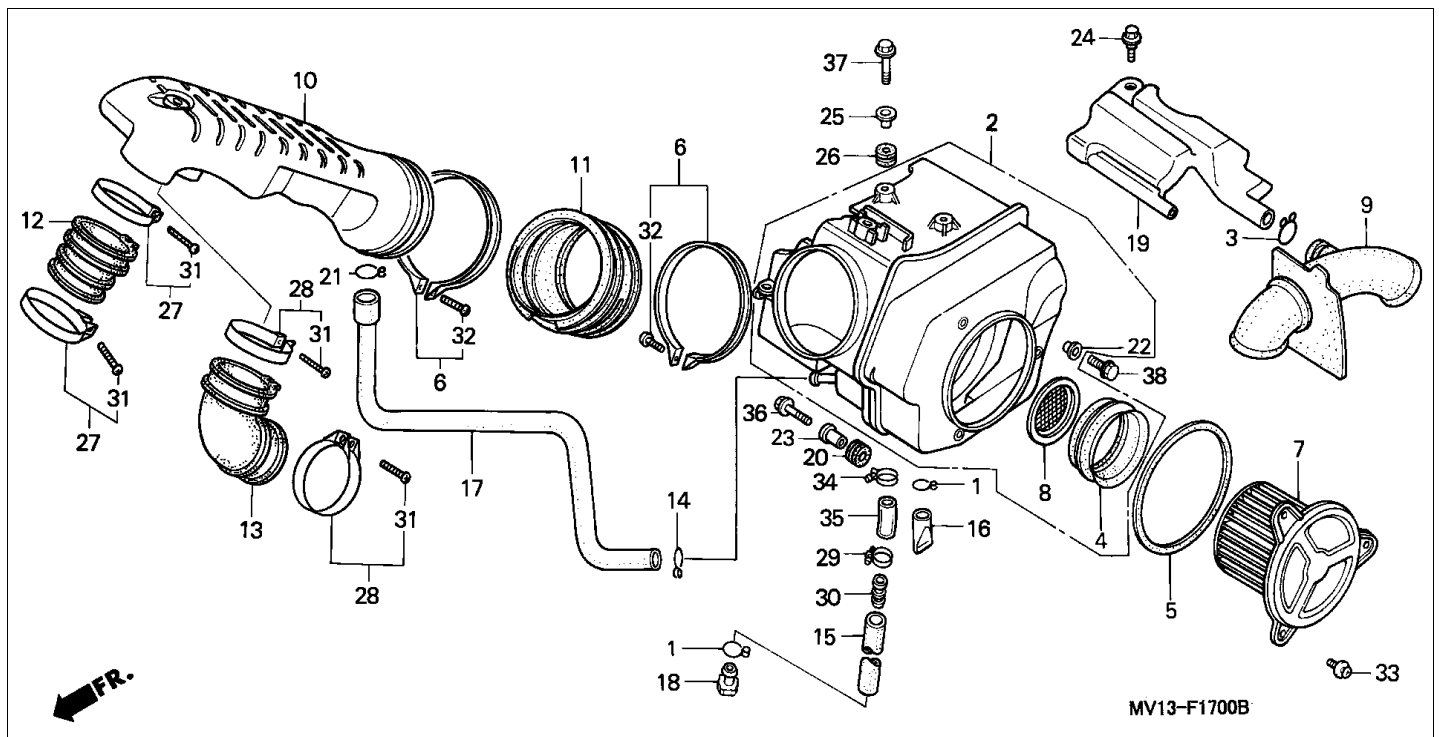

Block F-17 AIR CLEANER

Refrn	Part Number	Parts Description	Unit Qty	Repair Qty
1	15772-292-010	CLIP, BREATHER TUBE	002	0
2	17210-MV1-000	CASE COMP., AIR CLEANER	001	0
3	17211-GG0-000	BAND, TUBE	001	0
4	17213-MM9-300	SEAL, ELEMENT	001	0
5	17217-MF5-000	SEAL, AIR CLEANER CAP	001	0
6	17228-MM9-000	BAND, AIR CLEANER CONNECTING	002	0
7	17230-MV1-000	ELEMENT COMP., AIR CLEANER	001	0
8	17240-MM9-000	TRAP COMP., FRAME	001	0
9	17241-MV1-000	DUCT, AIR CLEANER INTAKE	001	0
10	17253-MV1-000	CHAMBER, AIR CLEANER	001	0
11	17257-MV1-000	TUBE, MAIN CONNECTING	001	0
12	17258-MV1-000	TUBE, FR. CONNECTING	001	0
13	17259-MV1-000	TUBE, RR. CONNECTING	001	0
14	17316-611-000	CLIP, BREATHER TUBE	001	0
15	17357-MM9-000	TUBE B, DRAIN	001	0
16	17358-HA0-680	TUBE, DRAIN	001	0
17	17358-MV1-000	TUBE, OIL BREATHER	001	0
18	17370-382-870	PLUG, BREATHER TUBE	001	0
19	17410-MV1-000	RESONATOR	001	0
20	17611-MB1-000	CUSHION, FUEL TANK FR.	001	0
21	18533-634-670	CLIP, AIR HOSE, 19	001	0
22	33118-MC7-000	COLLAR	001	0
23	61104-MA6-720	COLLAR	001	0
24	90111-162-000	BOLT, FLANGE, 6MM	001	0
25	90501-MC4-000	COLLAR A, AIR CLEANER CASE	002	0
26	90505-MC4-000	GROMMET A, AIR CLEANER CASE	002	0
27	90652-GHB-730	BAND, AIR CLEANER CONNECTING TUBE (60)	002	0
28	90652-GHB-760	BAND, AIR CLEANER CONNECTING TUBE (66)	002	0
29	91462-393-780	CLIP, TUBE	001	0
30	91463-393-780	JOINT, TUBE	001	0
31	93500-040250G	SCREW, PAN, 4X25	004	0
32	93500-050250A	SCREW, PAN, 5X25	002	0
33	93891-0601207	SCREW-WASHER, 6X12	003	0
34	95002-01160-	CLIP, TUBE (A16)	001	0
35	95003-3700631	TUBE, VINYL, 11X15X60 (95003-37001-60M)	001	0
36	95701-0602007	BOLT, FLANGE, 6X20	001	0
37	95701-0602008	BOLT, FLANGE, 6X20	002	0
38	95701-0601208	BOLT, FLANGE, 6X12	001	0