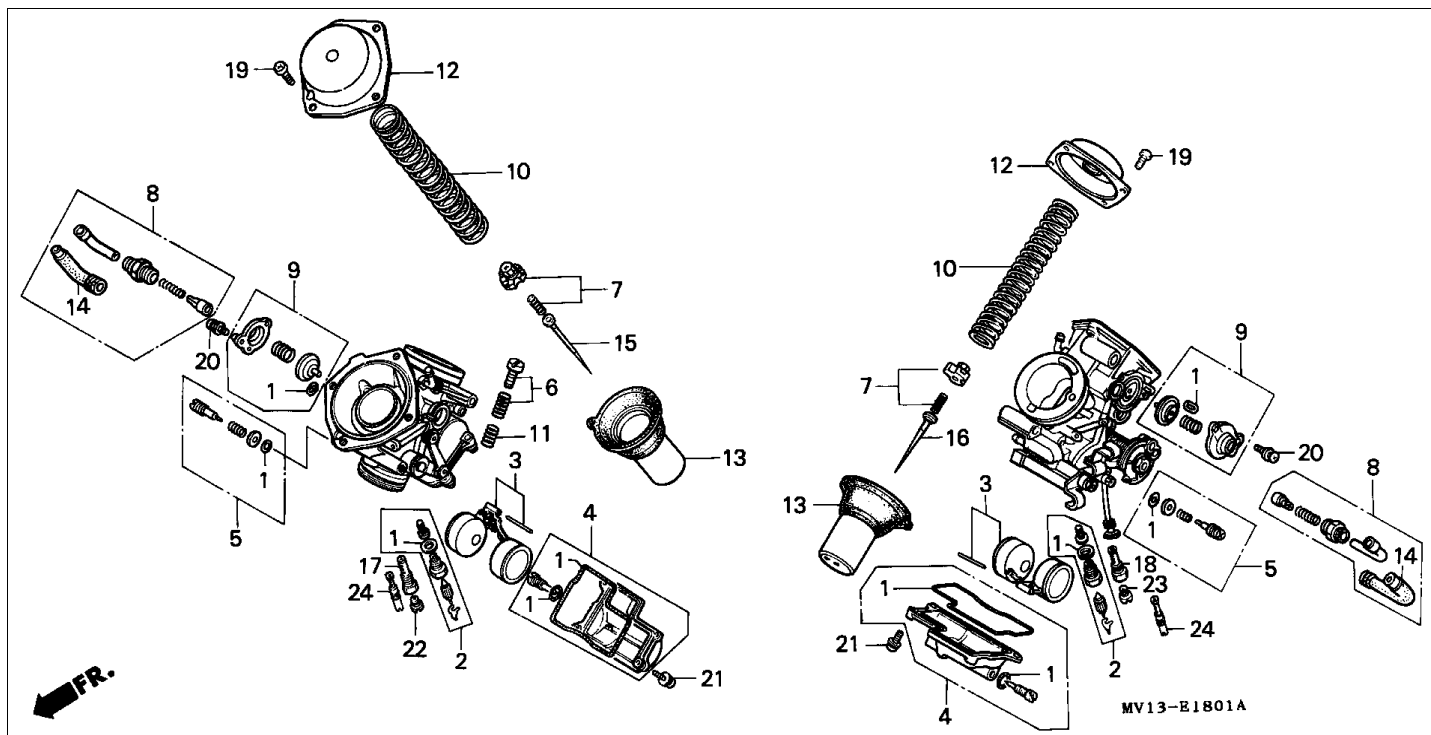

Block E-18-1 CARBURETOR (COMPONENT PARTS)

Refrn	Part Number	Parts Description	Unit Qty	Repair Qty
1	16010-MV1-700	GASKET SET	002	0
2	16011-MV1-700	VALVE SET, FLOAT	002	0
3	16013-ML7-004	FLOAT SET	002	0
4	16015-MV1-700	CHAMBER SET, FLOAT	002	0
5	16016-MV1-630	SCREW SET	002	0
6	16029-MN4-003	SCREW SET	001	0
7	16037-MB4-671	PLATE SET, VALVE	002	0
8	16046-MN8-004	VALVE SET, STARTER	002	0
9	16048-MR1-004	VALVE SET, AIR CUT	002	0
10	16050-MS9-004	SPRING	002	0
11	16052-ME9-672	SPRING	001	0
12	16107-MM8-004	TOP COMP.	002	0
13	16112-MB6-881	PISTON COMP., VACUUM	002	0
14	16118-ME9-671	CAP, CABLE SEALING	002	0
15	16151-MM9-621	NEEDLE COMP., JET (RR.)	001	0
16	16151-MV1-700	NEEDLE COMP., JET	001	0
17	16165-MF5-671	HOLDER, NEEDLE JET	001	0
18	16165-MV1-630	HOLDER, NEEDLE JET	001	0
19	93500-040101A	SCREW, PAN, 4X10	008	0
20	93892-0401210	SCREW-WASHER, 4X12	004	0
21	93892-0401610	SCREW-WASHER, 4X16	008	0
22	99101-393-118	JET, MAIN, #118	001	0
23	99101-393-122	JET, MAIN, #122	001	0
24	99103-437-042	JET, SLOW, #42	002	0