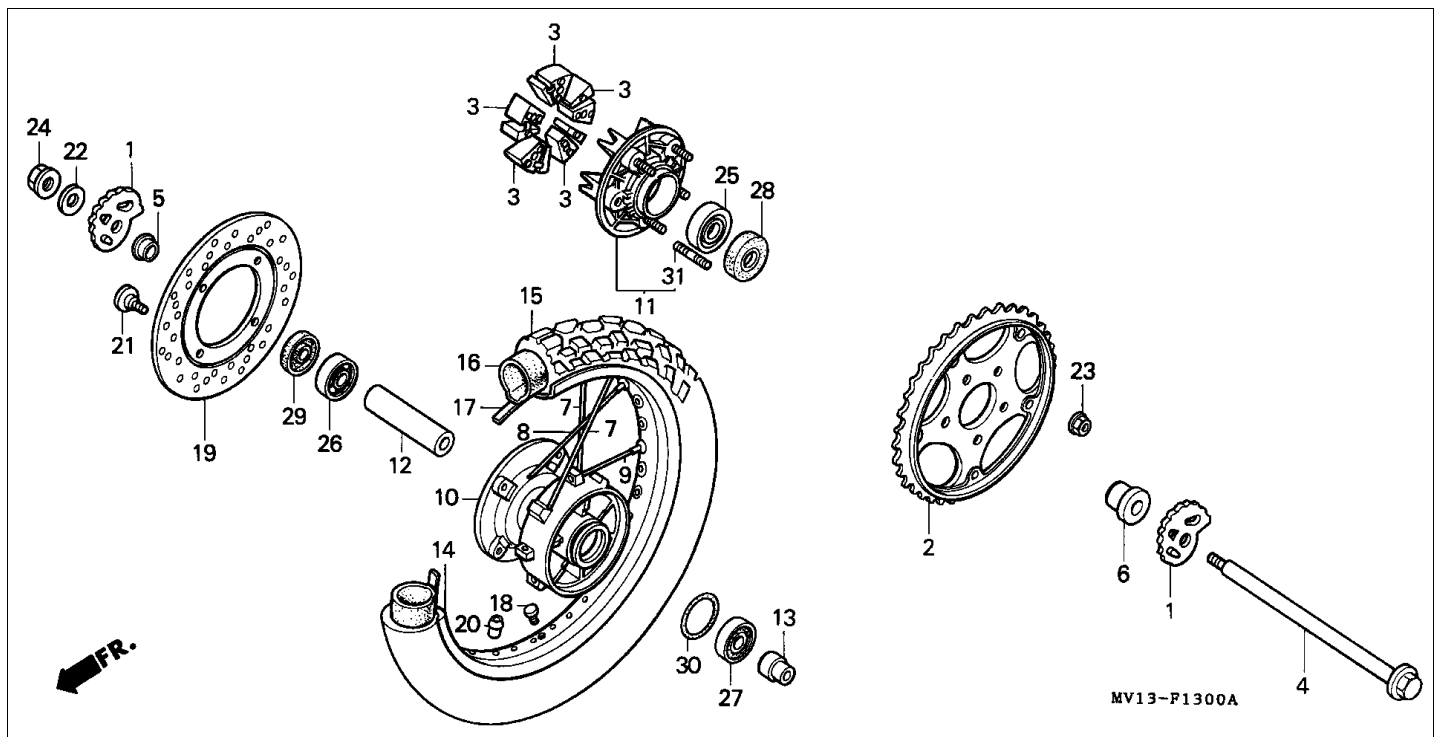

Block F-13 REAR WHEEL

Refrn	Part Number	Parts Description	Unit Qty	Repair Qty
1	40544-MS8-000	ADJUSTER, CHAIN	002	0
2	41200-MV1-000	SPROCKET COMP., FINAL DRIVEN (46T)	001	0
3	41241-MC8-670	DAMPER, RR. WHEEL	005	0
4	42301-MV1-000	AXLE, RR. WHEEL	001	0
5	42311-KS5-000	COLLAR, RR. WHEEL SIDE	001	0
6	42312-MV1-000	COLLAR, RR. WHEEL	001	0
7	426A0-MV1-000	SPOKE SET A, RR. (A9X178)	016	0
8	426B0-MV1-000	SPOKE SET B, RR. (A9X169)	008	0
9	426C0-MV1-000	SPOKE SET C, RR. (A9X173)	008	0
10	42601-MV1-000	HUB COMP., RR. WHEEL	001	0
11	42610-MV1-000	FLANGE ASSY., FINAL DRIVEN	001	0
12	42620-MV1-000	COLLAR, RR. AXLE DISTANCE	001	0
13	42625-MA6-000	COLLAR B, RR. AXLE DISTANCE	001	0
14	42701-MV1-003	RIM, RR. WHEEL	001	0
15	42711-MV1-003	TIRE, RR. (BS) (130/90-17 68S TW48)	001	0
15	42711-MS8-004	TIRE, RR. (DUNLOP) (130/90-17 68S K560)	001	0
16	42712-MS8-003	TUBE, TIRE (BS) (130/90-17)	001	0
16	42712-MS8-004	TUBE, TIRE (DUNLOP) (130/90-17)	001	0
17	42713-MS8-003	FLAP, TIRE (BS) (2.75-17)	001	0
17	42713-MS8-004	FLAP, TIRE (DUNLOP) (2.75/3.00-17)	001	0
18	42717-329-000	CAP, RIM HOLE	001	0
19	43251-MV1-000	DISK, RR. BRAKE	001	0
20	44606-283-000	BALANCER (20G)	N	0
20	42705-MK4-850	BALANCER (10G)	N	0
20	42707-MK4-850	BALANCER (20G)	N	0
21	90105-MK5-010	BOLT, DISK, 8X22	004	0
22	90305-ME5-003	NUT, FLANGE, 16MM	001	0
23	90306-KF0-003	NUT, FLANGE, 12MM	005	0
24	90530-MS8-000	WASHER, SPECIAL	001	0
25	91052-MM5-003	BEARING, RADIAL BALL, 6204UU (NSK)	001	0
26	91053-MV1-003	BEARING, RADIAL BALL, 6203UU	001	0
27	91054-MT6-831	BEARING, RADIAL BALL, 6303UU (NIPPON SEIKO)	001	0
27	91054-MT6-832	BEARING, RADIAL BALL, 6303UU (NTN)	001	0
28	91252-MC4-003	OIL SEAL, 28X47.2X7 (ARAI)	001	0
28	91252-MC4-005	OIL SEAL, 28X47.2X7 (NOK)	001	0
29	91252-428-000	OIL SEAL, 25X40X7	001	0
30	91302-MA6-003	O-RING, 61X2	001	0
31	92900-120280E	BOLT, STUD, 12X28	005	0