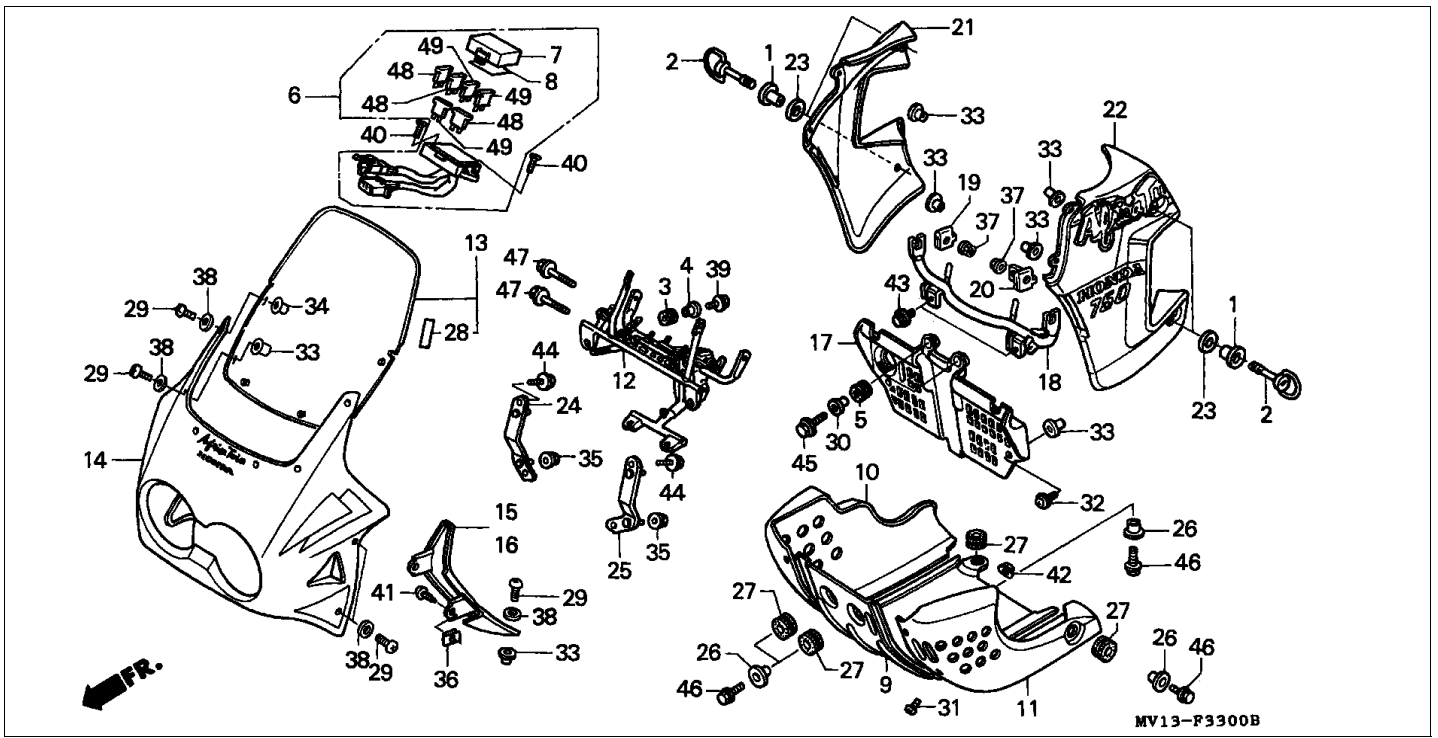

Block F-33 COWL

Refnr	Part Number	Parts Description	Unit Qty	Repair Qty
30	90001-961-670	COLLAR, SIDE MOUNTING	002	0
31	90106-KAE-000	SCREW, TORUS, 6X12	012	0
32	90109-SB6-000	SCREW, TRUSS, 5X16	002	0
33	90111-MM9-000	NUT, COWL SETTING, 5MM	012	0
34	90156-SE3-003	BLIND, FASTENER	002	0
35	90203-PD1-000	NUT, FLANGE, 6MM	004	0
36	90301-KE1-003	NUT, SPRING, 5MM	004	0
37	90301-SA0-000	NUT, FLANGE CAP, 8MM	002	0
38	90504-964-000	WASHER, THRUST, 5MM	012	0
40	93500-040120G	SCREW, PAN, 4X12	002	0
41	93903-25280-	SCREW, TAPPING, 5X12	004	0
42	94050-06000-	NUT, FLANGE, 6MM	012	0
43	95701-0601200	BOLT, FLANGE, 6X12	002	0
44	96300-0601007	BOLT, FLANGE, 6X10	004	0
45	96300-0601807	BOLT, FLANGE, 6X18	002	0
46	96300-0802500	BOLT, FLANGE, 8X25	004	0
47	96400-0803807	BOLT, FLANGE, 8X38	002	0
48	98200-31000-	FUSE, BLADE (10A)	003	0
49	98200-32000-	FUSE, BLADE (20A)	004	0