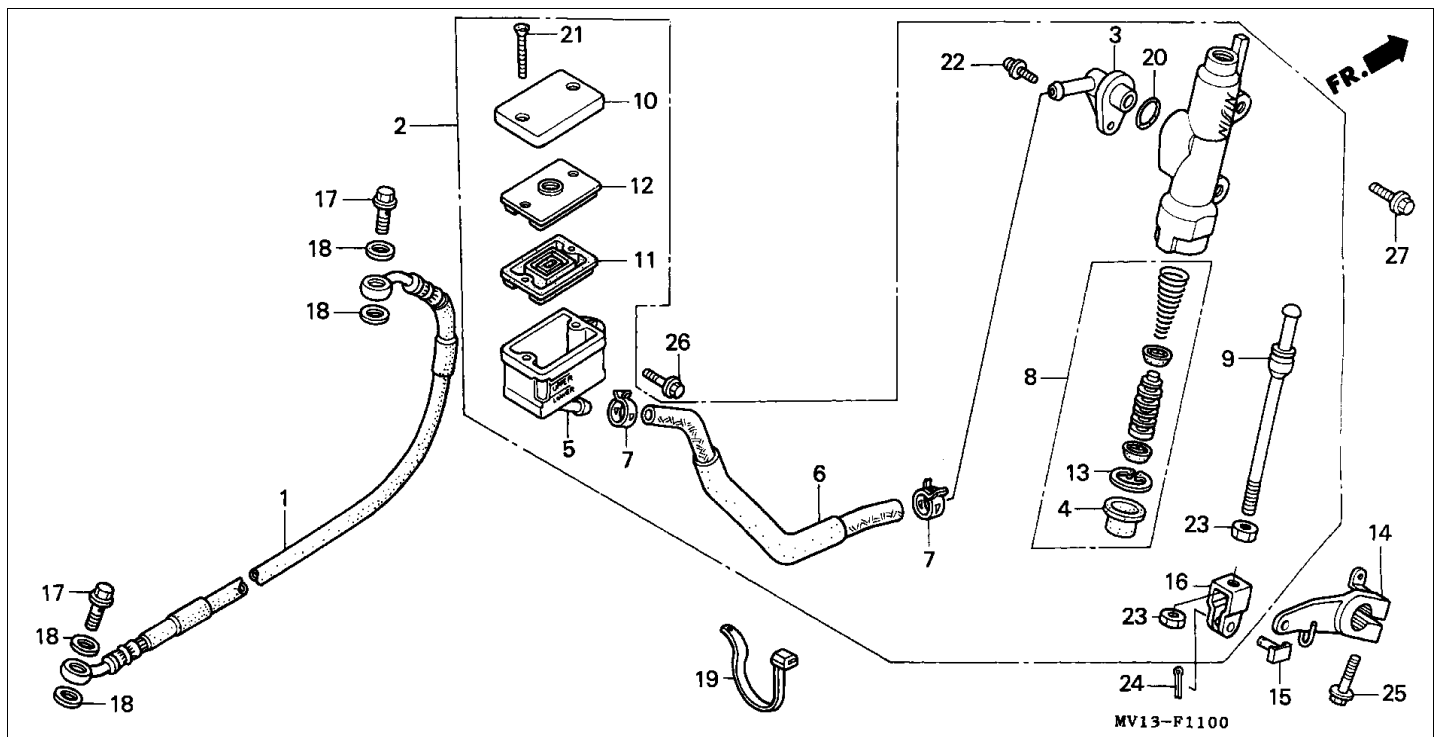

Block F-11 REAR BRAKE MASTER CYLINDER

Refrn	Part Number	Parts Description	Unit Qty	Repair Qty
1	43310-MV1-003	HOSE, RR. BRAKE	001	0
2	43500-MS8-612	CYLINDER ASSY., RR. MASTER	001	0
3	43503-MS8-006	CONNECTOR	001	0
4	43504-MB2-006	BOOT COMP.	001	0
5	43511-KT8-006	CUP COMP., OIL	001	0
6	43512-MS8-006	HOSE, MASTER CYLINDER	001	0
7	43514-445-771	CLAMP, MASTER CYLINDER OIL HOSE	002	0
8	43520-MB2-305	PISTON SET, MASTER CYLINDER (NISSIN)	001	0
9	43530-MS8-006	ROD COMP., PUSH	001	0
10	45513-KK1-771	CAP, MASTER CYLINDER	001	0
11	45520-MG7-006	DIAPHRAGM	001	0
12	45521-HA2-006	PLATE, DIAPHRAGM	001	0
13	46182-500-013	CIRCLIP	001	0
14	46502-MS8-000	ARM, RR. BRAKE MIDDLE	001	0
15	46503-KW3-000	PIN COMP., BRAKE ROD	001	0
16	46504-MB2-006	JOINT, BRAKE ROD	001	0
17	90145-MS9-611	BOLT, OIL, 10X22	002	0
18	90545-300-000	WASHER, OIL BOLT	004	0
19	90652-KT1-771	BAND, WIRE (BLACK)	001	0
20	91212-422-006	O-RING, 14.8X2.4	001	0
21	93600-040401G	SCREW, FLAT, 4X40	002	0
22	93893-0401218	SCREW-WASHER, 4X12	001	0
23	94002-080000S	NUT, HEX., 8MM	002	0
24	94201-20120-	PIN, SPLIT, 2.0X12	001	0
25	95701-0802508	BOLT, FLANGE, 8X25	001	0
26	96500-0601400	BOLT, FLANGE, 6X14	001	0
27	96500-0601600	BOLT, FLANGE, 6X16	002	0