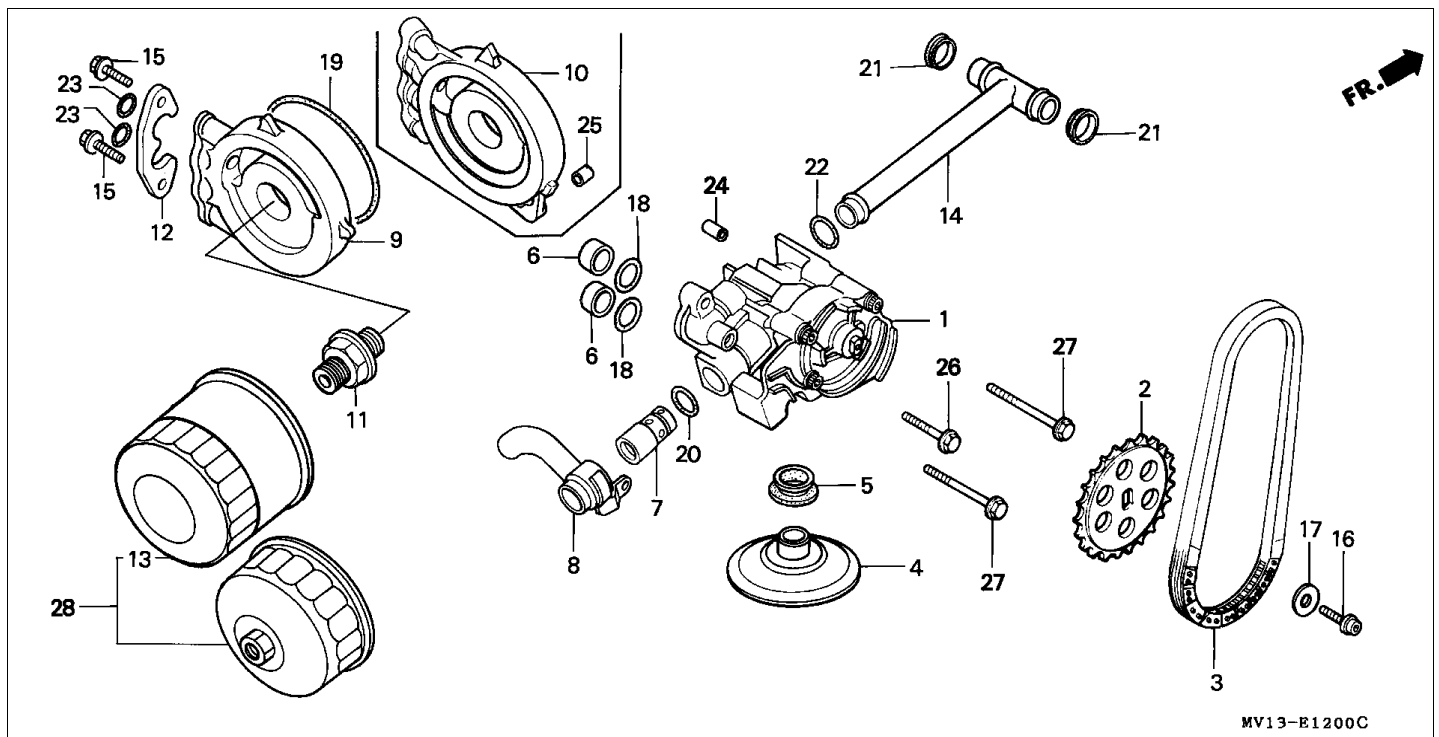

MV13-E1200C

Block E-12 OIL PUMP/OIL FILTER

Refrn	Part Number	Parts Description	Unit Qty	Repair Qty
1	15100-MV1-000	PUMP ASSY., OIL	001	0
2	15134-MV1-000	SPROCKET, OIL PUMP DRIVEN (29T)	001	0
3	15136-MV1-003	CHAIN, OIL PUMP DRIVE	001	0
4	15153-MR1-000	STRAINER, OIL	001	0
5	15154-425-000	GASKET, OIL STRAINER	001	0
6	15155-300-000	COLLAR, O-RING	002	0
7	15220-MB0-010	VALVE ASSY., RELIEF	001	0
8	15240-MM9-000	PIPE, OIL RELIEF	001	0
10	15400-MV1-010	CASE, OIL DISTRIBUTING	001	0
11	15401-MV1-000	BOLT, OIL DISTRIBUTING	001	0
12	15403-MV1-850	PLATE, OIL PIPE SETTING	001	0
13	15410-MM9-003	CARTRIDGE, OIL FILTER (TOYO ROKI)	001	0
13	15410-MM9-013	CARTRIDGE, OIL FILTER (TOYO ROKI)	001	0
14	15511-MF5-000	PIPE, OIL	001	0
15	90102-MK4-000	BOLT, SPECIAL FLANGE SOCKET, 6X20	002	0
16	90009-ME5-000	BOLT, FLANGE SOCKET, 6X14	001	0
17	90488-MB0-000	WASHER, 6X2.3	001	0
18	91303-KF0-003	O-RING, 14.8X2.4 (ARAI)	002	0
19	91312-PC6-003	O-RING, 57.8X2.4	001	0
20	91313-MB0-003	O-RING, 14.7X2.2 (ARAI)	001	0
21	91315-MF5-003	SEAL, OIL PIPE	002	0
22	91319-300-000	O-RING, 13X2.5	001	0
23	91301-MV1-851	O-RING, 9.8X2.4	002	0
24	94301-08140-	DOWEL PIN, 8X14	001	0
25	94303-05080-	DOWEL PIN, 5X8	001	0
26	95701-0602800	BOLT, FLANGE, 6X28	001	0
27	95701-0604500	BOLT, FLANGE, 6X45	002	0
28	15010-MW0-000	FILTER SET, OIL	001	0