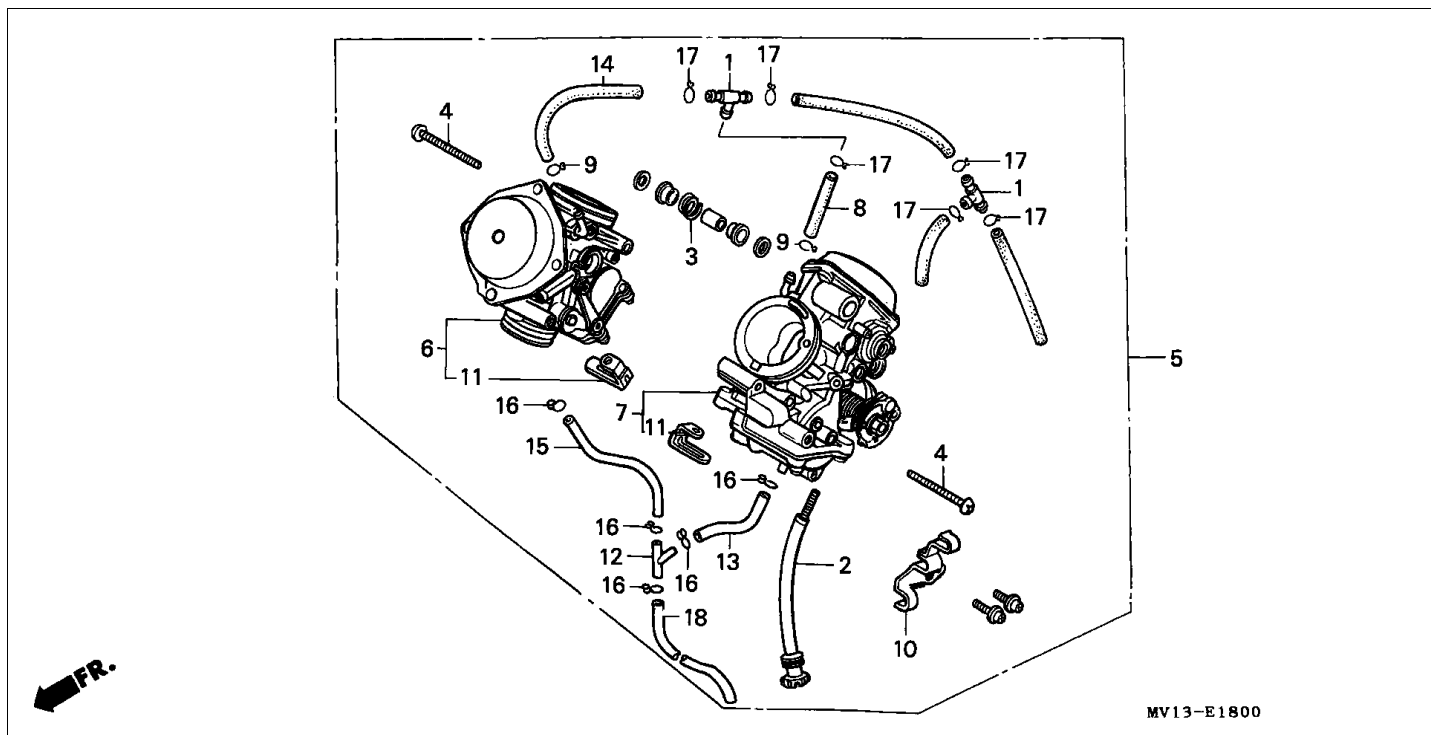

Block E-18 CARBURETOR (ASSY.)

Refnr	Part Number	Parts Description	Unit Qty	Repair Qty
1	16026-MN8-004	T-JOINT	002	0
2	16028-MV1-700	SCREW SET	001	0
3	16053-MG7-601	SPRING	001	0
4	16082-ME9-671	SCREW, PAN	002	0
5	16100-MV1-630	CARBURETOR ASSY. (VDG8A A)	001	0
6	16101-MV1-630	CARBURETOR ASSY., R. FR.	001	0
7	16102-MV1-630	CARBURETOR ASSY., L. RR.	001	0
8	16143-MN8-014	TUBE	001	0
9	16163-KM4-004	CLIP, TUBE	002	0
10	16169-MM9-621	STAY COMP., WIRE	001	0
11	16179-MM9-621	CLIP, PLATE	002	0
12	16180-195-731	T-JOINT	001	0
13	16198-MS8-004	TUBE	001	0
14	16199-MN8-672	TUBE	001	0
15	16199-MS8-004	TUBE	001	0
16	95002-02070-	CLIP, TUBE (B7)	005	0
17	95002-02100-	CLIP, TUBE (B10)	006	0
18	95005-3570010	TUBE, 3.5X700 (95005-35001-10M)	001	0