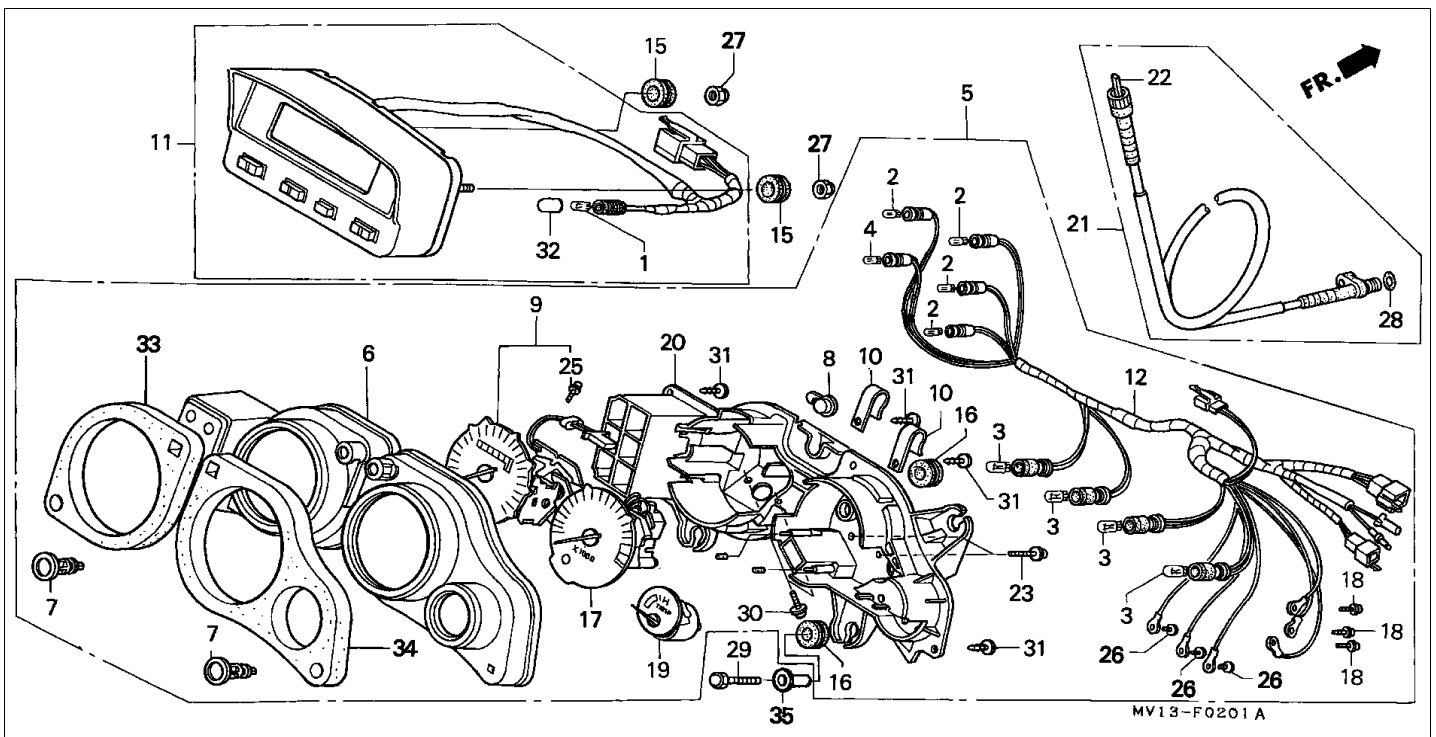

Block F-2-1 METER (XR750N)

Refrn	Part Number	Parts Description	Unit Qty	Repair Qty
1	34908-GE0-701	BULB, WEDGE BASE (12V/2W)	001	0
2	34908-KM1-671	BULB, WEDGE BASE (T6.5) (12V 3W)	006	0
3	34908-MB9-871	BULB, WEDGE BASE (12V 1.7W)	004	0
4	34908-MG9-951	BULB, WEDGE BASE (12V 1.7W)	001	0
5	37100-MV1-941	METER ASSY., COMBINATION (KPH)	001	0
6	37110-MV1-941	CASE ASSY., UPPER	001	0
7	37112-MS8-003	CLIP, METER PANEL	002	0
8	37113-ML7-008	CAP	001	0
9	37200-MV1-941	SPEEDOMETER ASSY. (KPH)	001	0
10	37215-MV1-941	CLAMP	002	0
11	37220-MV1-941	METER ASSY., DIGITAL TRIP	001	0
12	37222-MV1-941	SOCKET COMP.	001	0
15	37242-435-700	RUBBER, SPEEDOMETER MOUNTING	002	0
16	37244-MB6-631	RUBBER, METER MOUNTING	004	0
17	37250-MV1-941	TACHOMETER ASSY.	001	0
18	37305-KE5-008	SCREW-WASHER, 3X22	003	0
19	37400-MV1-941	METER ASSY., TEMPERATURE	001	0
20	37610-MV1-941	CASE ASSY., LOWER	001	0
21	44830-MV1-000	CABLE ASSY., SPEEDOMETER	001	0
22	44831-443-720	CABLE, SPEEDOMETER INNER	001	0
23	90032-ML7-671	SCREW, TAPPING, 4X36	002	0
25	90102-MT8-008	SCREW-WASHER, 3X12	002	0
26	90108-GN2-008	SCREW-WASHER, 3X10	003	0
27	90215-GM0-000	NUT, CAP, 6MM	002	0
28	91301-027-000	O-RING, 6.8X1.9	001	0
29	92501-060250G	BOLT, CAP, 6X25	004	0
30	93893-0401210	SCREW-WASHER, 4X12	002	0
31	93913-24420-	SCREW, TAPPING, 4X16 (PO)	008	0
32	34909-MV1-941	CAP, BULB	001	0
33	37205-MV1-941	PANEL, SPEEDOMETER	001	0
34	37241-MV1-941	PANEL, TACHOMETER & TEMPERATURE METER	001	0
35	84702-KV0-670	COLLAR, NUMBER PLATE BRACKET	004	0