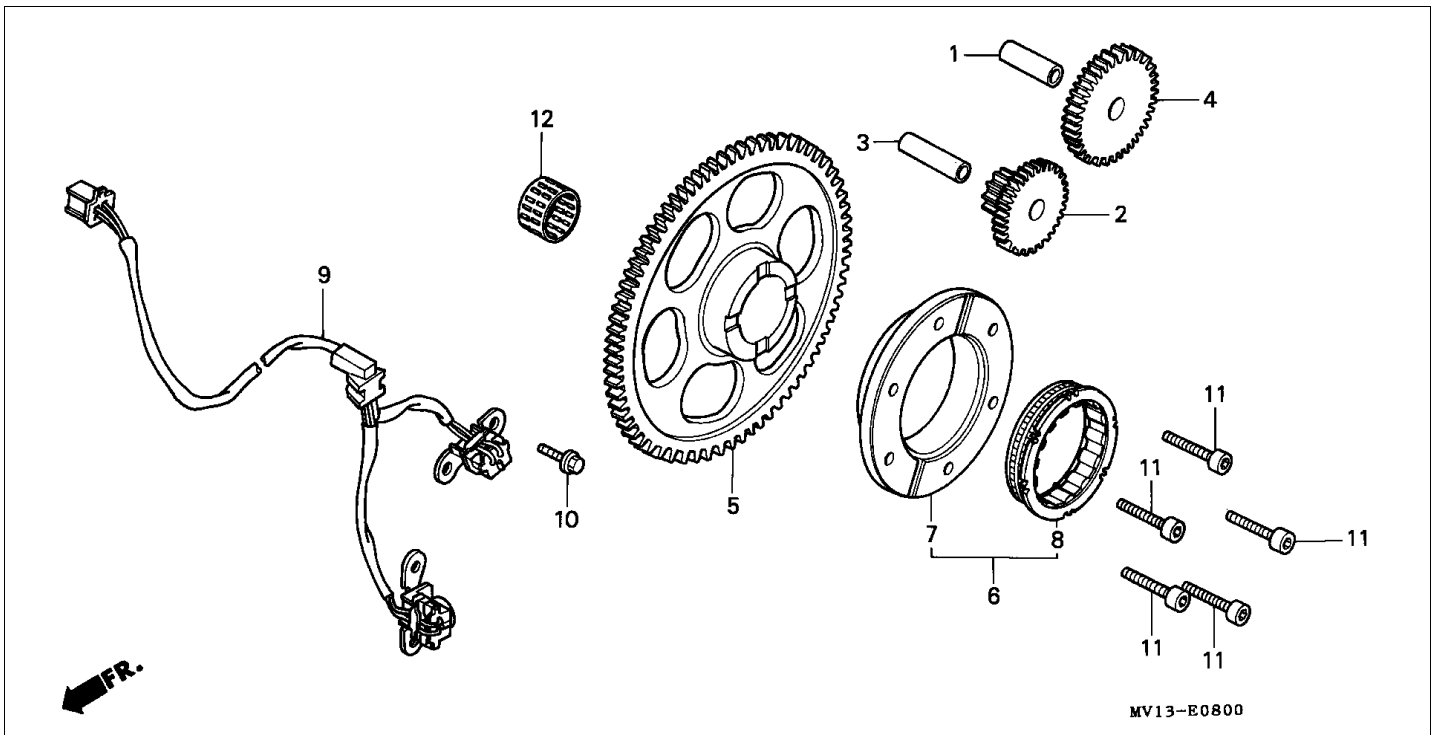

Block E-8 PULSE GENERATOR/ STARTING CLUTCH

Refnr	Part Number	Parts Description	Unit Qty	Repair Qty
1	13111-122-000	PIN, PISTON, 10X33	001	0
2	28101-MN8-000	GEAR, STARTER REDUCTION (39/12T)	001	0
3	28102-ME9-000	PIN, 10X44	001	0
4	28106-ME9-010	GEAR, STARTER (51T)	001	0
5	28110-MV1-000	GEAR COMP., STARTER DRIVEN (88T)	001	0
6	28120-MM9-003	OUTER ASSY., STARTING CLUTCH (BORG WARNER)	001	0
6	28125-MM9-004	OUTER COMP., STARTING CLUTCH	001	0
7	28121-MM9-000	OUTER, STARTING CLUTCH	001	0
7	28128-MM9-004	OUTER, STARTING CLUTCH	001	0
8	28125-MK5-023	CLUTCH, ONE WAY	001	0
8	28126-MK5-004	CLUTCH, ONE WAY	001	0
9	30300-MV1-004	GENERATOR ASSY., PULSE	001	0
10	90001-GHB-620	BOLT, FLANGE, 6X14	004	0
11	90010-KE5-000	BOLT, SOCKET, 8MM	006	0
12	91002-MV1-003	BEARING, NEEDLE, 32X39X23	001	0