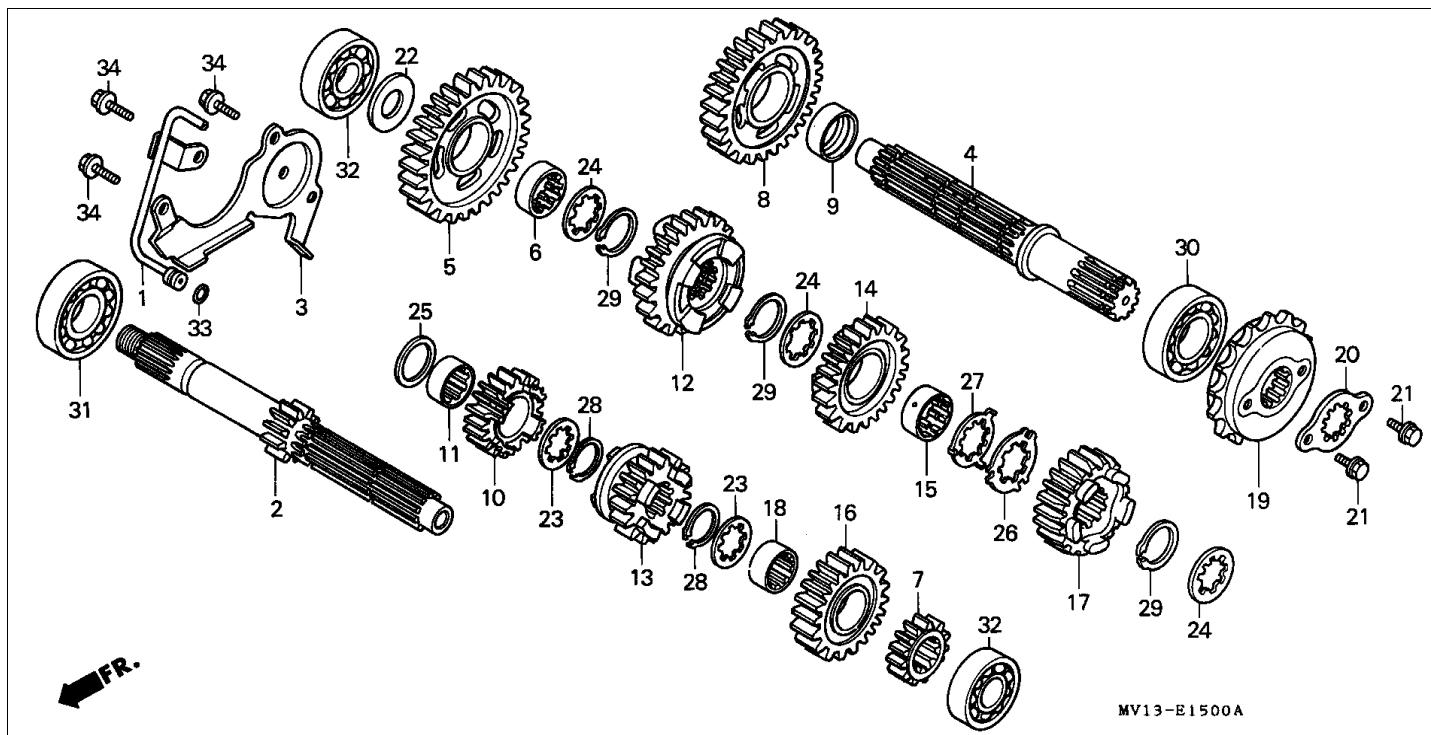

Block E-15 TRANSMISSION

Refrn	Part Number	Parts Description	Unit Qty	Repair Qty
1	15520-MS6-000	PIPE COMP., OIL FEED	001	0
2	23210-MV1-000	MAINSHAFT COMP. (12T)	001	0
3	23212-MS6-920	PLATE, BEARING SETTING	001	0
4	23220-MV1-000	COUNTERSHAFT	001	0
5	23421-MV1-000	GEAR, COUNTERSHAFT LOW (37T)	001	0
6	23422-MV1-000	COLLAR, SPLINE, 28X10	001	0
7	23431-MV1-000	GEAR, MAINSHAFT SECOND (16T)	001	0
8	23441-MV1-000	GEAR, COUNTERSHAFT SECOND (33T)	001	0
9	23442-MR5-670	BUSH, 28X31X10	001	0
10	23451-MV1-000	GEAR, MAINSHAFT THIRD (20T)	001	0
11	23455-MS9-750	BUSH, 25X28X13.5	001	0
12	23461-MV1-000	GEAR, COUNTERSHAFT THIRD (31T)	001	0
13	23471-MV1-000	GEAR, MAINSHAFT FOURTH (22T)	001	0
14	23481-MV1-000	GEAR, COUNTERSHAFT FOURTH (28T)	001	0
15	23482-MR7-000	COLLAR, SPLINE, 28X13.5	001	0
16	23491-MV1-000	GEAR, MAINSHAFT FIFTH (24T)	001	0
17	23501-MV1-000	GEAR, COUNTERSHAFT FIFTH (26T)	001	0
18	23512-MR7-000	COLLAR, SPLINE, 25X16	001	0
19	23801-MV1-000	SPROCKET, DRIVE (16T)	001	0
20	23811-MV1-000	PLATE, FIXING	001	0
21	90118-958-003	BOLT, FLANGE, 6X12	002	0
22	90404-KK0-000	WASHER, 20X37X2	001	0
23	90451-KY2-000	WASHER, SPLINE, 25X31X1.5	002	0
24	90452-MR7-000	WASHER, SPLINE, 28X34X1.5	003	0
25	90456-MA6-000	WASHER, THRUST, 25MM	001	0
26	90463-MR7-000	WASHER, SPLINE, 28MM	001	0
27	90464-MR7-000	WASHER, LOCK, 28MM	001	0
28	90601-107-000	CIRCLIP, 25MM	002	0
29	90603-MN4-000	CIRCLIP, 28MM	003	0
30	91001-MN5-003	BEARING, BALL, 28X54X20.6 (NTN)	001	0
31	91001-MV1-003	BEARING, RADIAL BALL, 62/25	001	0
32	91003-MG2-791	BEARING, RADIAL BALL, 6204U (TOYO)	002	0
32	91003-MG2-792	BEARING, RADIAL BALL, 6204U (KOYO)	002	0
33	91318-ME5-003	O-RING, 5.6X1.9 (ARAI)	001	0
34	95701-0601600	BOLT, FLANGE, 6X16	003	0