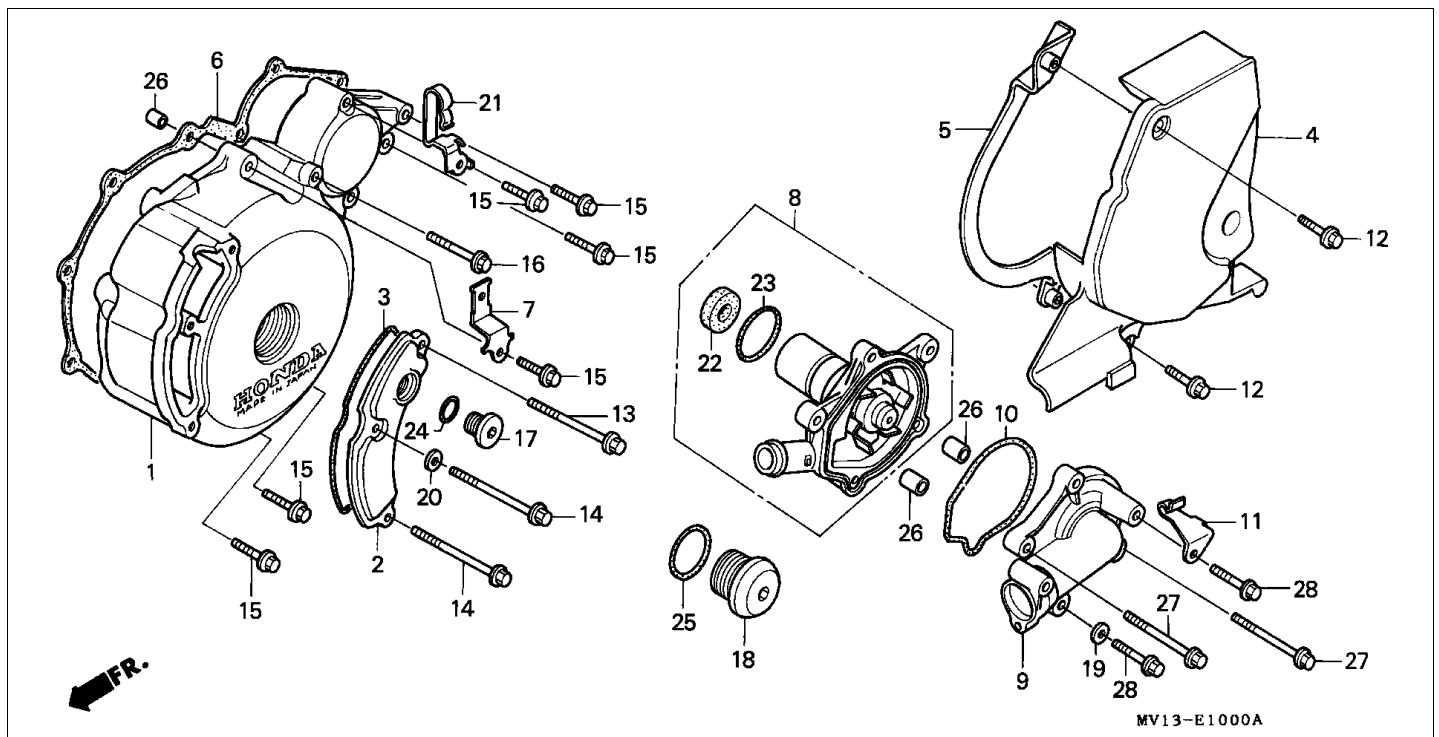

Block E-10 LEFT CRANKCASE COVER/ WATER PUMP/REAR COVER

Refrn	Part Number	Parts Description	Unit Qty	Repair Qty
1	11341-MV1-000	COVER, L. CRANKCASE	001	0
2	11342-MV1-000	COVER, PULSER	001	0
3	11343-MV1-000	GASKET, PULSER COVER	001	0
4	11351-MV1-000	COVER, L. RR.	001	0
5	11355-MV1-000	PLATE, DRIVE CHAIN GUIDE	001	0
6	11395-MV1-850	GASKET, L. COVER	001	0
7	16712-MS8-000	STAY, FUEL STRAINER	001	0
8	19200-MV1-010	PUMP COMP., WATER	001	0
9	19221-MV1-000	COVER, WATER PUMP	001	0
10	19226-MM9-000	GASKET, WATER PUMP COVER	001	0
11	32972-MM9-000	CLAMPER, OIL PRESSURE SWITCH CORD	001	0
12	90002-GHB-670	BOLT, FLANGE, 6X25	002	0
13	90002-GHB-810	BOLT, FLANGE, 6X90	001	0
14	90002-GHB-820	BOLT, FLANGE, 6X95	002	0
15	90003-MS8-000	BOLT, FLANGE, 6X35	007	0
16	90004-MS8-000	BOLT, FLANGE, 6X45	001	0
17	90084-MN8-010	CAP, 14MM	001	0
18	90087-KT7-000	CAP, 30MM	001	0
19	90425-300-000	WASHER, 11MM	001	0
20	90441-706-000	WASHER, SEALING, 6MM	001	0
21	90601-MS8-000	CLIP, FUEL TUBE	001	0
22	91201-MF2-003	OIL SEAL, 12X28X7 (ARAI)	001	0
23	91302-MB0-013	O-RING, 32.95X2.62 (ARAI)	001	0
24	91303-377-000	O-RING, 13.8X2.5	001	0
25	91356-425-003	O-RING, 30MM	001	0
26	94301-08140-	DOWEL PIN, 8X14	004	0
27	95701-0602507	BOLT, FLANGE, 6X25	002	0
28	95701-0604507	BOLT, FLANGE, 6X45	002	0