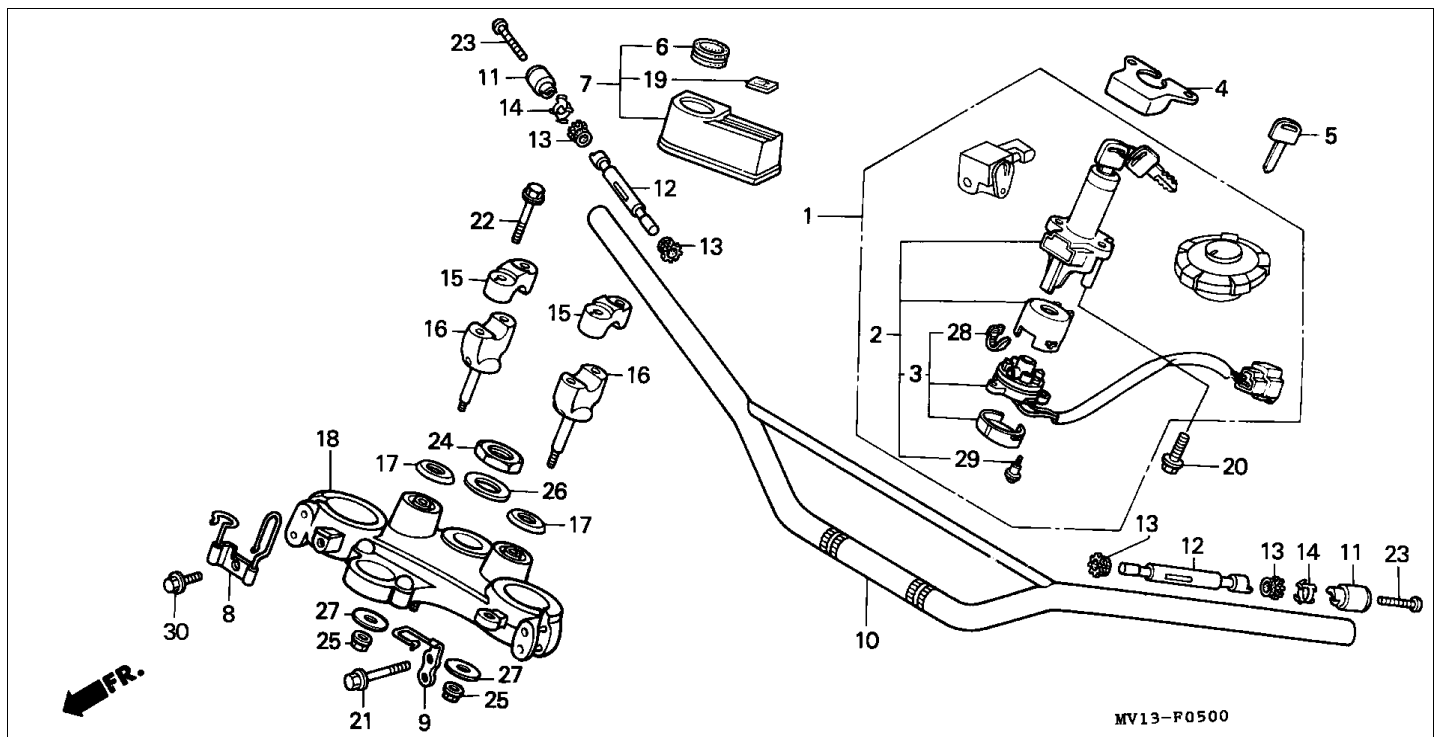

Block F-5 HANDLE PIPE/TOP BRIDGE

Refrn	Part Number	Parts Description	Unit Qty	Repair Qty
1	35010-MV1-621	KEY SET	001	0
2	35100-MS8-612	SWITCH ASSY., COMBINATION & LOCK	001	0
3	35101-MM9-612	BASE COMP., CONTACT	001	0
4	35106-MB0-610	COVER, COMBINATION SWITCH	001	0
5	35121-MN9-611	KEY, BLANK	(1)	0
6	37312-KB7-008	GROMMET, COMBINATION SWITCH	001	0
7	37610-MS8-000	COVER COMP., IGNITION SWITCH	001	0
8	45461-MS8-000	HOLDER, BRAKE HOSE UPPER	001	0
9	50296-MN9-000	GUIDE, CLUTCH CABLE	001	0
10	53100-MV1-000	BAR, STEERING HANDLE *YR112MU*	001	0
11	53104-MJ6-000	WEIGHT, HANDLE (A)	002	0
12	53104-MS2-000	WEIGHT B, STEERING HANDLE	002	0
13	53106-KR3-000	RUBBER A, HANDLE WEIGHT	004	0
14	53108-KR3-770	RING, HANDLE WEIGHT SNAP	002	0
15	53131-MS8-000	HOLDER, UPPER	002	0
16	53132-MS8-000	HOLDER, HANDLE UNDER	002	0
17	53135-MS8-000	CAP, HANDLE PIPE	002	0
18	53220-MS8-000	BRIDGE COMP., FORK TOP	001	0
19	87122-KY7-910	MARK, WING	001	0
20	90105-KE1-722	BOLT, COMBINATION SWITCH SETTING	002	0
21	90107-KF0-000	BOLT, FLANGE, 8X40	004	0
22	90111-362-000	BOLT, FLANGE, 8X36	004	0
23	90191-MJ0-000	SCREW, OVAL, 6X50	002	0
24	90304-415-000	NUT, STEERING STEM	001	0
25	90309-KF0-003	NUT, FLANGE, 8MM	002	0
26	90503-283-000	WASHER, STEERING STEM	001	0
27	90535-KB9-000	WASHER, HANDLE CUSHION	002	0
28	91058-MG9-681	BAND, SELF LOCK	001	0
29	91059-KY2-711	SCREW, TAPPING, 3X16	003	0
30	96400-0601000	BOLT, FLANGE, 6X10	001	0