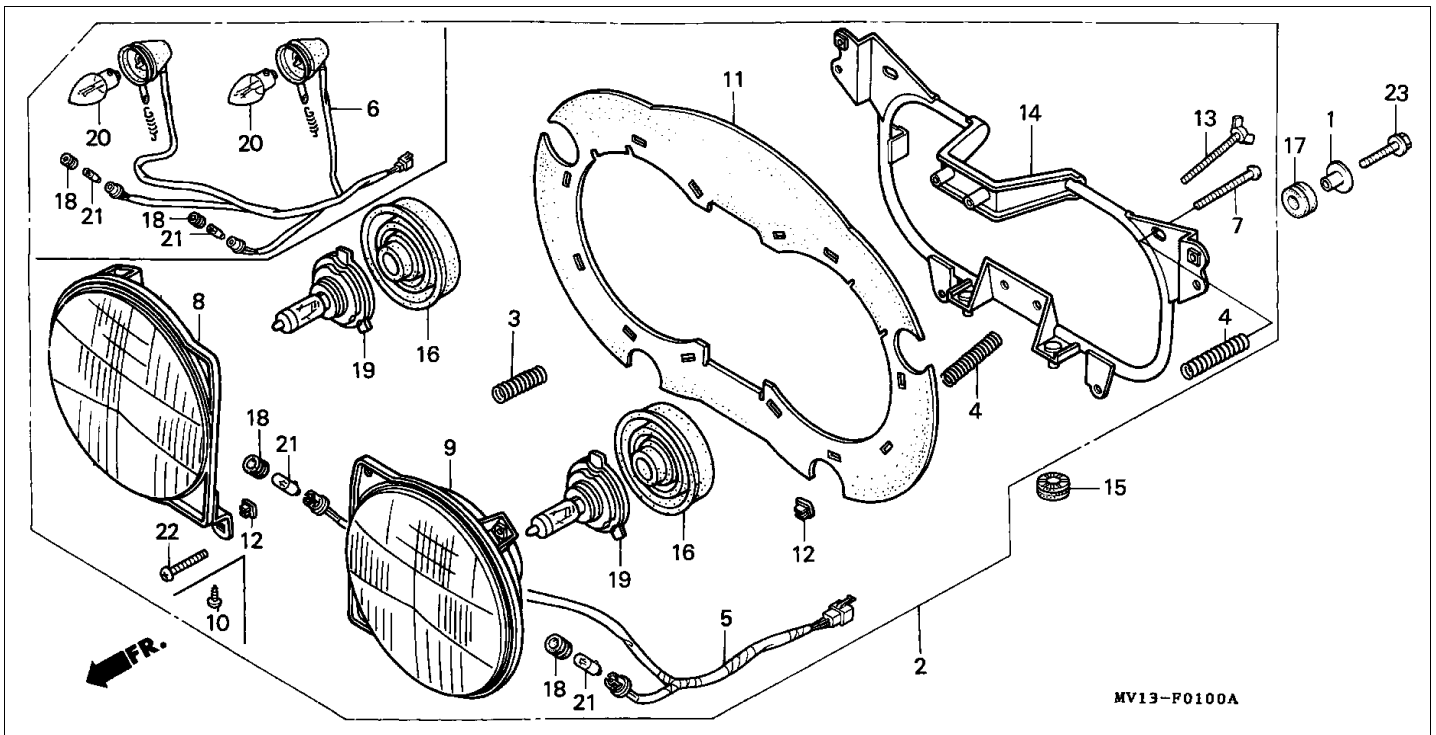

Block F-1 HEADLIGHT

Refrnr	Part Number	Parts Description	Unit Qty	Repair Qty
1	19052-MB0-000	COLLAR, RADIATOR MOUNTING	002	0
2	33100-MS8-832	HEADLIGHT ASSY., DUAL (12V 60/55W)	001	0
3	33107-KR0-003	SPRING, SETTING	002	0
4	33108-MJ0-003	SPRING, ADJUSTING	004	0
5	33110-MS8-871	SOCKET ASSY., POSITION LIGHT	001	0
7	33114-MS8-871	SCREW, BEAM ADJUSTING	002	0
8	33120-MS8-831	HEADLIGHT UNIT, R.	001	0
9	33121-MS8-831	HEADLIGHT UNIT, L.	001	0
11	33130-MS8-611	RUBBER, HEADLIGHT SEAL	001	0
12	33135-MS8-611	NUT, SPECIAL	004	0
13	33142-MM9-003	SCREW, SPECIAL	002	0
14	33155-MS8-871	BRACKET COMP.	001	0
15	33157-MJ0-000	RUBBER, HEADLIGHT BRACKET	002	0
16	33180-MJ0-010	COVER, RUBBER	002	0
17	33712-KT1-670	RUBBER, TAILLIGHT	002	0
18	33905-371-601	RUBBER, JOINT	001	0
19	34901-MC7-601	BULB, HEADLIGHT (STANLEY) (12V 60/55W)	002	0
21	34903-388-611	BULB, POSITION (12V 4W)	001	0
22	90110-MK5-611	SCREW, PAN	002	0
23	95701-0602207	BOLT, FLANGE, 6X22	002	0