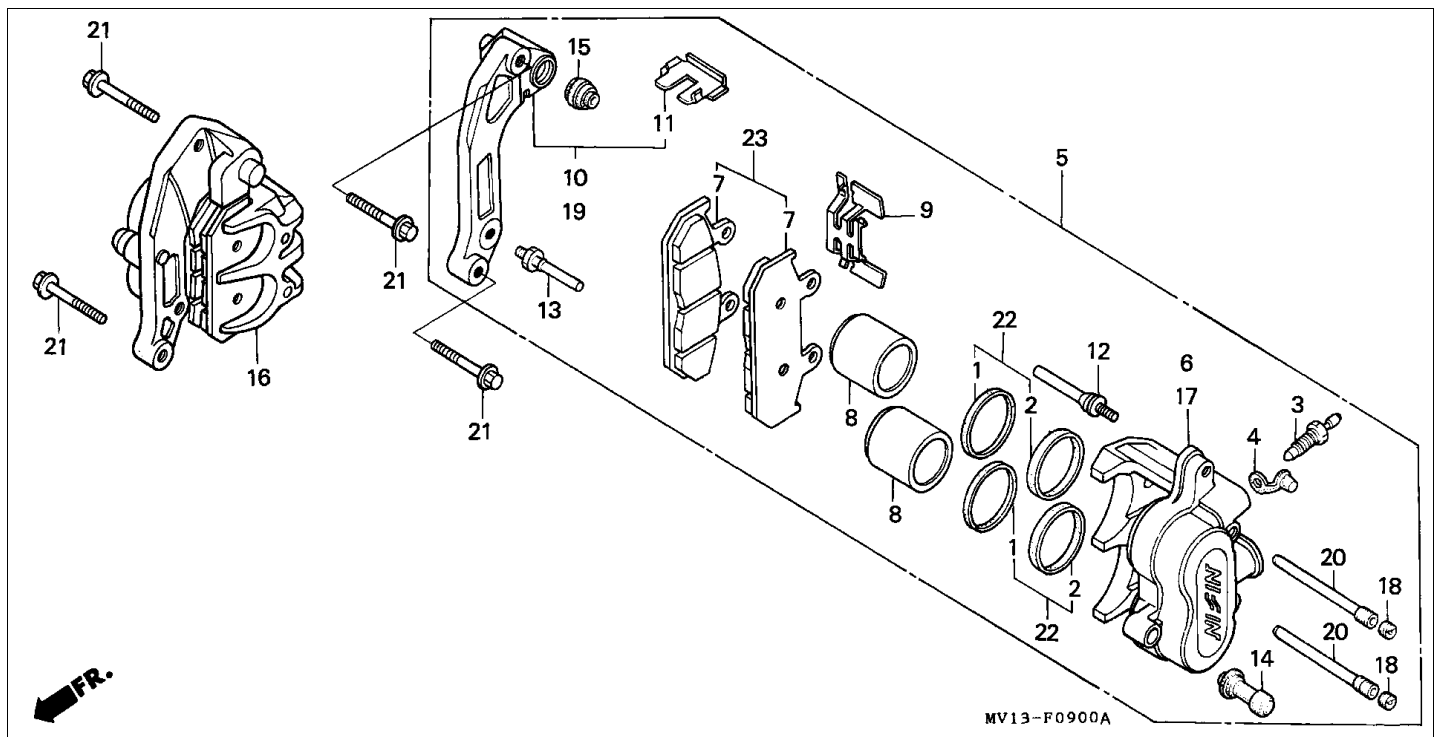

Block F-9 FRONT BRAKE CALIPER

Refrn	Part Number	Parts Description	Unit Qty	Repair Qty
3	43352-568-003	SCREW, BLEEDER	002	0
4	43353-461-771	CAP, BLEEDER	002	0
5	45100-MV1-008	CALIPER ASSY., L. FR. (NISSIN)	001	0
6	45101-ML0-006	BODY, L. CALIPER	001	0
8	45107-ML4-006	PISTON	004	0
9	45108-ML4-006	SPRING, PAD	002	0
10	45110-MV1-006	BRACKET COMP., L. FR. (NISSIN)	001	0
11	45112-MG3-006	RETAINER	002	0
12	45131-HA5-672	BOLT A, PIN	002	0
13	45131-KAE-006	BOLT, PIN	002	0
14	45132-166-016	BOOT, PIN BUSH (NISSIN)	002	0
15	45133-MA3-006	BOOT B	002	0
16	45200-MV1-008	CALIPER ASSY., R. FR. (NISSIN)	001	0
17	45201-ML0-006	BODY, R. CALIPER	001	0
18	45203-MG3-016	PLUG, PIN	004	0
19	45210-MV1-006	BRACKET COMP., R. FR. (NISSIN)	001	0
20	45215-KA3-732	PIN, HANGER	004	0
21	90131-MS6-900	BOLT, FLANGE, 8X40	004	0
22	06431-MA3-405	SEAL SET, PISTON	004	0
23	45105-MV1-405	PAD SET	002	0