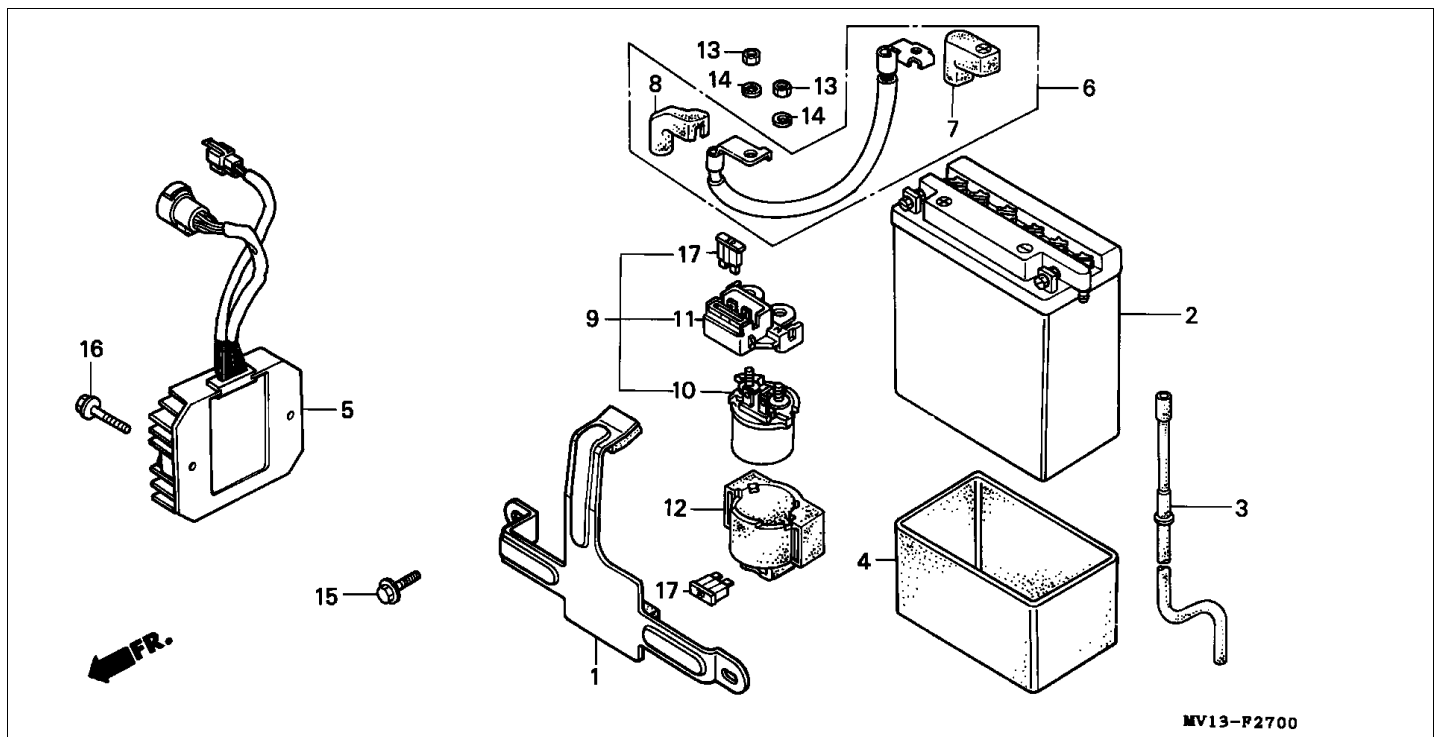

Block F-27 BATTERY

Refrn	Part Number	Parts Description	Unit Qty	Repair Qty
1	17250-MV1-000	BAND, BATTERY	001	0
2	31500-ML5-692	BATTERY (YB14-B2 YUASA)	001	0
3	31503-MM9-000	TUBE, BATTERY BREATHER	001	0
4	31511-MM0-620	CASE, BATTERY	001	0
5	31600-MV1-941	RECTIFIER ASSY., REGULATE	001	0
6	32401-MV1-000	CABLE, STARTER MAGNETIC BATTERY	001	0
7	32414-MM9-000	COVER A, BATTERY TERMINAL	001	0
8	32416-MF5-000	COVER B, MAGNETIC SWITCH	001	0
9	35850-MK3-671	SWITCH ASSY., STARTER MAGNETIC	001	0
10	35851-MF5-751	SWITCH COMP., STARTER MAGNETIC	001	0
11	35855-MG7-751	HOLDER ASSY., FUSE	001	0
12	35856-MF5-751	RUBBER, SHOCK	001	0
13	94002-060800S	NUT, HEX., 6MM	002	0
14	94111-06800-	WASHER, SPRING, 6MM	002	0
15	95701-0600807	BOLT, FLANGE, 6X8	002	0
16	95701-0602500	BOLT, FLANGE, 6X25	002	0
17	98200-33000-	FUSE, BLADE (30A)	002	0