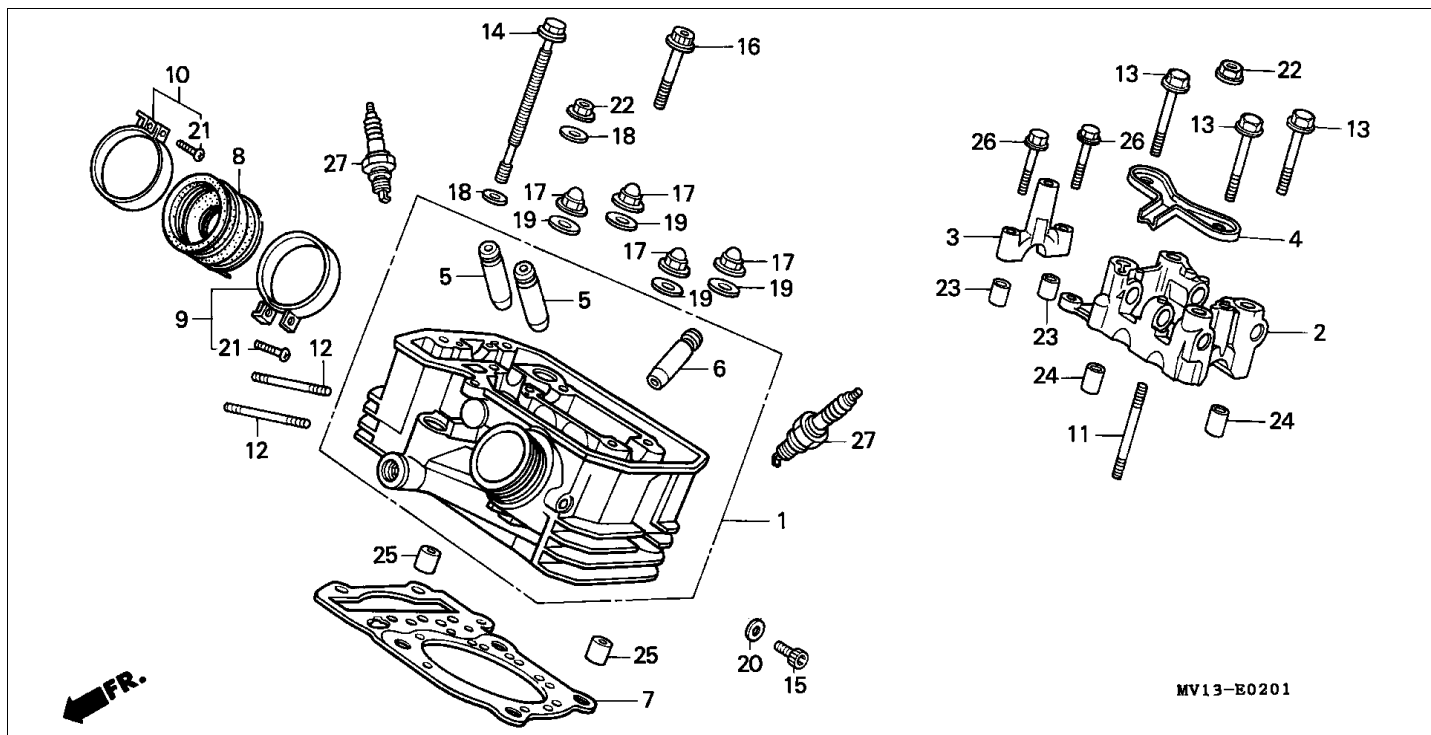

MV13-E0201

Block E-2-1 REAR CYLINDER HEAD

Refrn	Part Number	Parts Description	Unit Qty	Repair Qty
1	12220-MV1-000	HEAD COMP., RR. CYLINDER	001	0
2	12223-MV1-000	HOLDER, CAMSHAFT	001	0
3	12225-MF5-000	HOLDER, SIDE CAMSHAFT	001	0
4	12226-MF5-000	PLATE, VALVE OIL GUIDE	001	0
5	12231-MF5-305	GUIDE, IN. VALVE (O.S.)	002	0
6	12241-MF5-315	GUIDE, EX. VALVE (O.S.)	001	0
7	12251-MV1-004	GASKET, CYLINDER HEAD	001	0
8	16211-MN8-750	INSULATOR, CARBURETOR	001	0
9	16218-MN8-750	BAND A, INSULATOR	001	0
10	16219-MN8-750	BAND B, INSULATOR	001	0
11	90013-MF5-000	BOLT, STUD, 8X50	001	0
12	90015-MN8-000	BOLT, STUD, 8X22	002	0
13	90066-MC7-000	BOLT, FLANGE, 8X68	003	0
14	90081-MM9-003	BOLT, CYLINDER, 8X187	002	0
15	90089-MN8-000	BOLT, SOCKET, 5X8	001	0
16	90094-MK4-600	BOLT, FLANGE SOCKET, 6X70	001	0
17	90202-329-000	NUT, FLANGE CAP, 10MM	004	0
18	90401-MR1-000	WASHER, 8MM	003	0
19	90410-HC4-000	WASHER, 10MM	004	0
20	90452-323-000	WASHER, SEALING, 5MM	001	0
21	93500-050250G	SCREW, PAN, 5X25	002	0
22	94050-08080-	NUT, FLANGE, 8MM	002	0
23	94301-08140-	DOWEL PIN, 8X14	002	0
24	94301-10160-	DOWEL PIN, 10X16	002	0
25	94301-14200-	DOWEL PIN, 14X20	002	0
26	96001-0604000	BOLT, FLANGE, 6X40	002	0
27	98069-57916-	PLUG, SPARK (DPR7EA-9)(NGK)	(2)	0
27	98069-57926-	PLUG, SPARK (X22EPR-U9)(DENSO)	(2)	0
27	98069-58916-	PLUG, SPARK (DPR8EA-9)(NGK)	002	0
27	98069-58926-	PLUG, SPARK (X24EPR-U9)(DENSO)	002	0
27	98069-59916-	PLUG, SPARK (DPR9EA-9)(NGK)	(2)	0
27	98069-59926-	PLUG, SPARK (X27EPR-U9)(DENSO)	(2)	0