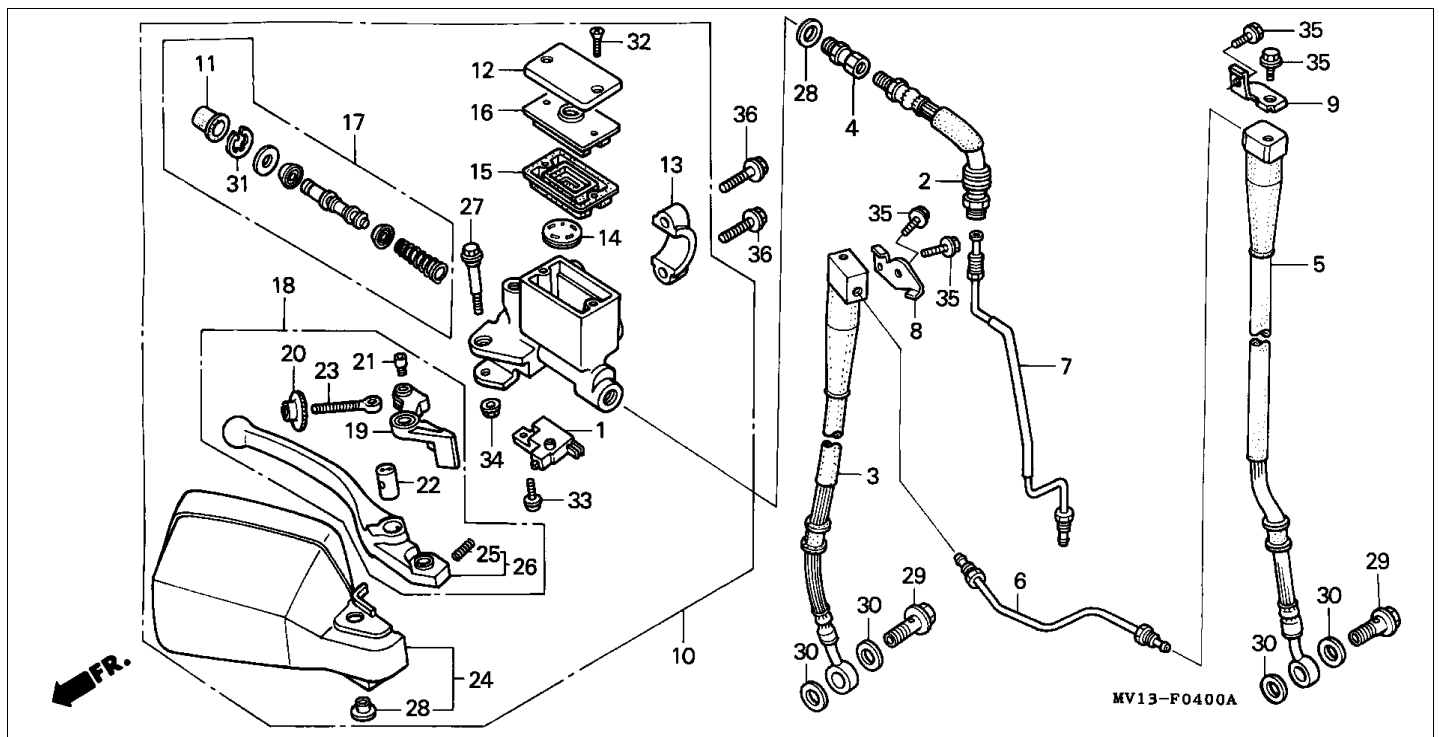

Block F-4 FR. BRAKE MASTER CYLINDER

Refrn	Part Number	Parts Description	Unit Qty	Repair Qty
1	35340-MM5-600	SWITCH ASSY., FR. STOP	001	0
2	45125-MV1-003	HOSE, BRAKE UPPER	001	0
3	45126-MV1-000	HOSE, R. FR. BRAKE	001	0
4	45127-KZ4-003	JOINT, BRAKE HOSE	001	0
5	45127-MV1-000	HOSE, L. FR. BRAKE	001	0
6	45136-MV1-000	PIPE COMP., FR. BRAKE LOWER	001	0
7	45135-MV1-000	PIPE COMP., FR. BRAKE UPPER	001	0
8	45462-MV1-000	STAY, BRAKE HOSE (A)	001	0
9	45463-MV1-000	STAY, BRAKE HOSE (B)	001	0
10	45500-MV1-006	CYLINDER ASSY., FR. MASTER *NH138*	001	0
11	45504-410-003	BOOT COMP.	001	0
12	45513-KK1-771	CAP, MASTER CYLINDER	001	0
13	45517-166-006	HOLDER, MASTER CYLINDER	001	0
14	45518-MG3-016	SEPARATOR COMP.	001	0
15	45520-MG7-006	DIAPHRAGM	001	0
16	45521-HA2-006	PLATE, DIAPHRAGM	001	0
17	45530-471-831	CYLINDER SET, MASTER	001	0
18	53170-MN9-000	LEVER ASSY., R. HANDLE	001	0
19	53171-MJ4-006	KNOCKER, MASTER CYLINDER	001	0
20	53172-KV0-006	ADJUSTER, R. HANDLE LEVER	001	0
21	53177-KV0-006	BOLT, LEVER SOCKET, 5X5	001	0
22	53179-KV0-006	JOINT, LEVER	001	0
23	53180-KV0-006	BOLT, ADJUSTING	001	0
24	53180-MN9-000	GUARD, R. KNUCKLE *NH138*	001	0
25	53181-KV0-006	SPRING, HANDLE LEVER	001	0
26	53185-MN9-305	LEVER SET, R. HANDLE	001	0
27	90114-MN9-006	BOLT, HANDLE LEVER	001	0
28	90127-KF0-770	COLLAR, 6X4	001	0
29	90145-MS9-611	BOLT, OIL, 10X22	002	0
30	90545-300-000	WASHER, OIL BOLT	005	0
31	90651-MA5-671	CIRCLIP	001	0
32	93600-040121G	SCREW, FLAT, 4X12	002	0
33	93893-0401218	SCREW-WASHER, 4X12	001	0
34	94050-06000-	NUT, FLANGE, 6MM	001	0
35	96001-0601000	BOLT, FLANGE, 6X10	004	0
36	96001-0602207	BOLT, FLANGE, 6X22	002	0