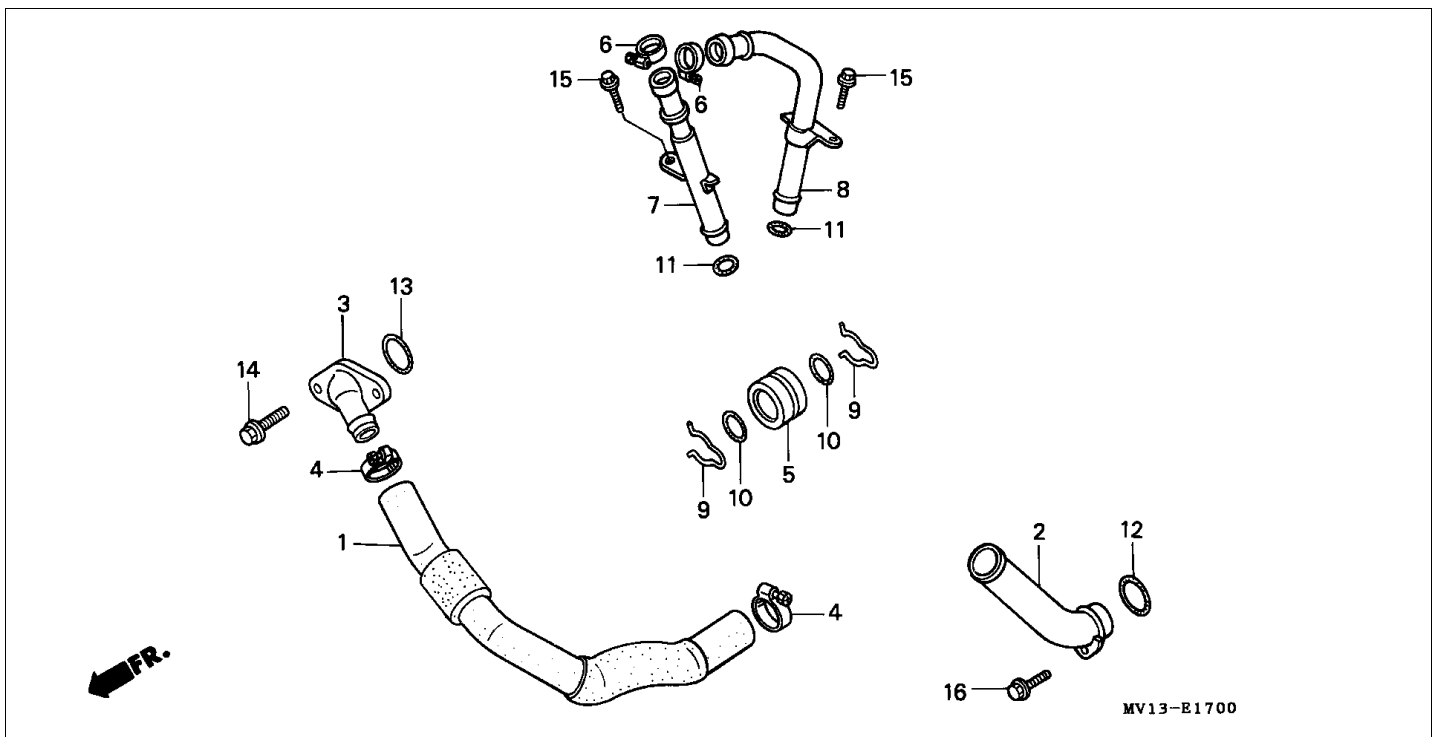

Block E-17 WATER PIPE

Refnr	Part Number	Parts Description	Unit Qty	Repair Qty
1	19501-MR1-000	HOSE, MAIN WATER	001	0
2	19502-MV1-000	PIPE, IN. WATER	001	0
3	19503-MR1-000	JOINT, WATER HOSE	001	0
4	19505-ML3-770	CLAMPER, WATER HOSE	002	0
5	19505-MR1-000	JOINT, WATER	001	0
6	19506-KS6-700	CLAMP B, WATER HOSE	002	0
7	19511-MV1-000	PIPE, FR. OUTLET WATER	001	0
8	19512-MV1-000	PIPE, RR. OUTLET WATER	001	0
9	90601-MR1-000	CLIP, RING, 18MM	002	0
10	91306-KK4-003	O-RING, 18X2.6 (ARAI)	002	0
11	91315-MN8-000	SEAL, WATER PIPE, 16MM	002	0
12	91316-MN8-000	SEAL, WATER PIPE, 28MM	001	0
13	91356-169-003	O-RING	001	0
14	95701-0602000	BOLT, FLANGE, 6X20	002	0
15	96001-0601200	BOLT, FLANGE, 6X12	002	0
16	96001-0601600	BOLT, FLANGE, 6X16	001	0