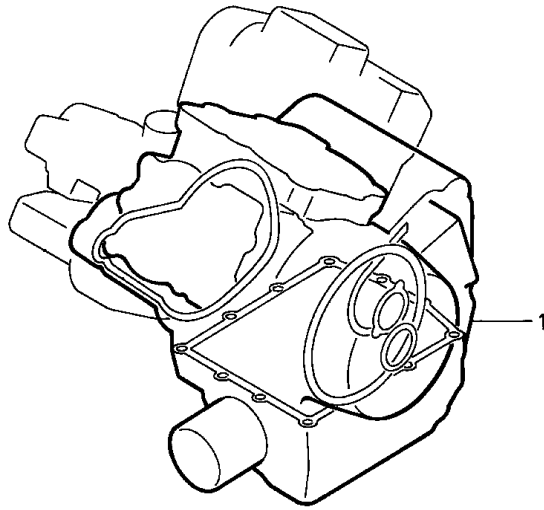

ENG2 - X0004

Block EOP-2 GASKET KIT B

Refnr	Part Number	Parts Description	Unit Qty	Repair Qty
1	06112-MV1-000	GASKET KIT B (COMPONENT PARTS)	001	0
1	11343-MV1-000	GASKET, PULSER COVER	001	0
1	15154-425-000	GASKET, OIL STRAINER	001	0
1	19226-MM9-000	GASKET, WATER PUMP COVER	001	0
1	90425-300-000	WASHER, 11MM	001	0
1	91201-MF2-003	OIL SEAL, 12X28X7 (ARAI)	001	0
1	91201-MV1-003	OIL SEAL, 28X46X7	001	0
1	91204-425-003	OIL SEAL, 12.5X25X8 (ARAI)	001	0
1	91204-KK0-003	OIL SEAL, 12X18X5 (ARAI)	001	0
1	91301-250-000	O-RING, 21.5MM	001	0
1	91302-MB0-013	O-RING, 32.95X2.62 (ARAI)	001	0
1	91303-377-000	O-RING, 13.8X2.5	001	0
1	91303-KF0-003	O-RING, 14.8X2.4 (ARAI)	002	0
1	91305-MG7-003	O-RING, 5X1.7 (ARAI)	002	0
1	91309-425-003	O-RING, 24.4X3.1 (ARAI)	001	0
1	91312-PC6-003	O-RING, 57.8X2.4	001	0
1	91313-MB0-003	O-RING, 14.7X2.2 (ARAI)	001	0
1	91315-MF5-003	SEAL, OIL PIPE	002	0
1	91318-ME5-003	O-RING, 5.6X1.9 (ARAI)	001	0
1	91319-300-000	O-RING, 13X2.5	001	0
1	91320-MB0-000	O-RING	001	0
1	91356-425-003	O-RING, 30MM	001	0
1	94109-14000-	WASHER, DRAIN PLUG, 14MM	001	0
1	11394-MV1-850	GASKET, R. COVER	001	0
1	11395-MV1-850	GASKET, L. COVER	001	0
1	91301-MV1-851	O-RING, 9.8X2.4	002	0