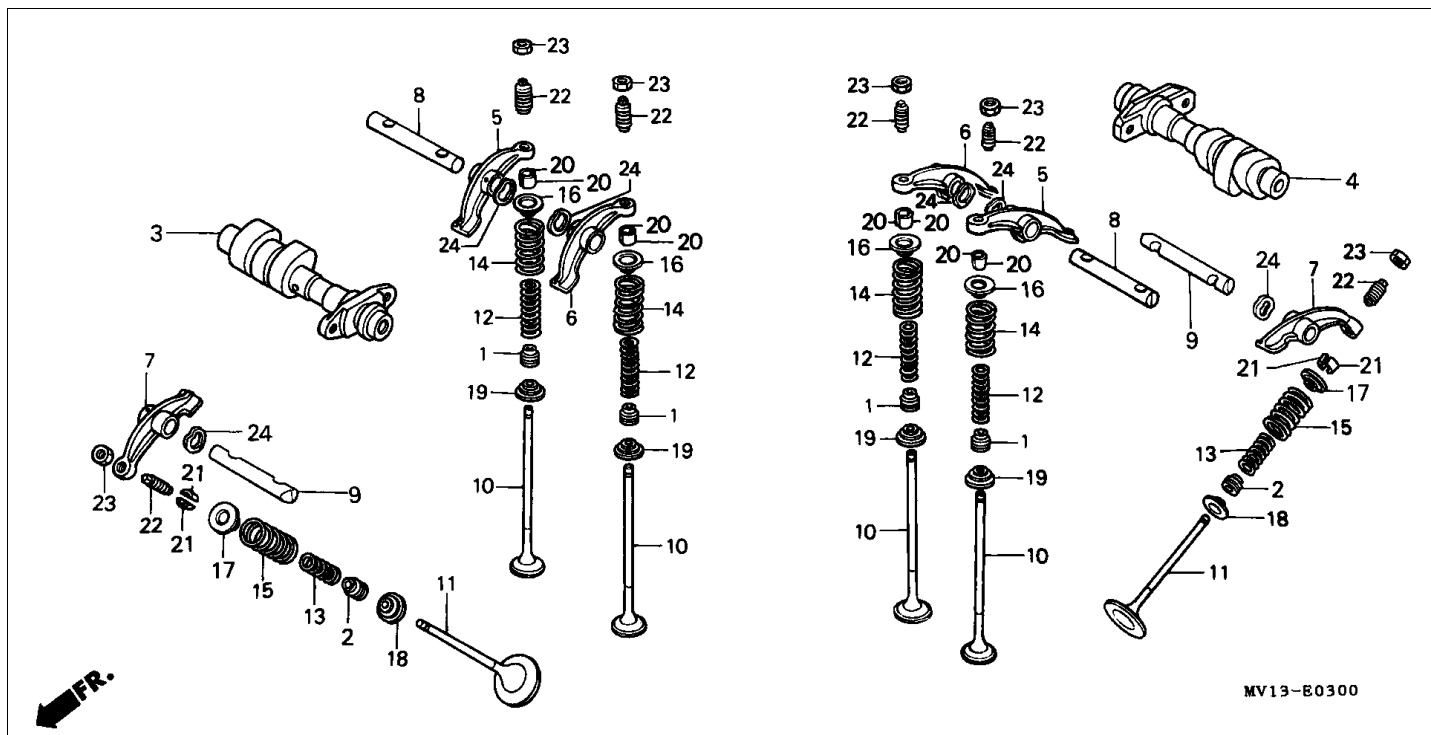

Block E-3 CAMSHAFT/VALVE

Refnr	Part Number	Parts Description	Unit Qty	Repair Qty
1	12208-413-003	SEAL, VALVE STEM (ARAI)	004	0
2	12209-413-003	SEAL, VALVE STEM (ARAI)	002	0
3	14110-MV1-000	CAMSHAFT COMP., FR.	001	0
4	14120-MV1-000	CAMSHAFT COMP., RR.	001	0
5	14421-MR1-000	ARM A, IN. ROCKER	002	0
6	14422-MR1-000	ARM B, IN. ROCKER	002	0
7	14431-MR1-000	ARM, EX. VALVE ROCKER	002	0
8	14441-MF5-000	SHAFT, IN. ROCKER ARM	002	0
9	14451-MF5-000	SHAFT, EX. ROCKER ARM	002	0
10	14711-MV1-000	VALVE, IN.	004	0
11	14721-MR1-000	VALVE, EX.	002	0
12	14751-MR1-003	SPRING, IN. VALVE INNER (CHUO HATSUJO)	004	0
13	14752-MR1-003	SPRING, EX. VALVE INNER (CHUO HATSUJO)	002	0
14	14761-MR1-003	SPRING, IN. VALVE OUTER (CHUO HATSUJO)	004	0
15	14762-MR1-003	SPRING, EX. VALVE OUTER (CHUO HATSUJO)	002	0
16	14771-MF5-000	RETAINER, IN. VALVE SPRING	004	0
17	14771-MR1-000	RETAINER, VALVE SPRING	002	0
18	14775-ME9-000	SEAT, VALVE SPRING	002	0
19	14775-MF5-000	SEAT, VALVE SPRING	004	0
20	14781-MB4-000	COTTER, VALVE	008	0
21	14781-MB9-000	COTTER, VALVE	004	0
22	90014-MF5-000	SCREW, TAPPET ADJUSTING	006	0
23	90206-590-000	NUT, TAPPET ADJUSTING	006	0
24	90402-428-000	WASHER, WAVE, 12MM	006	0