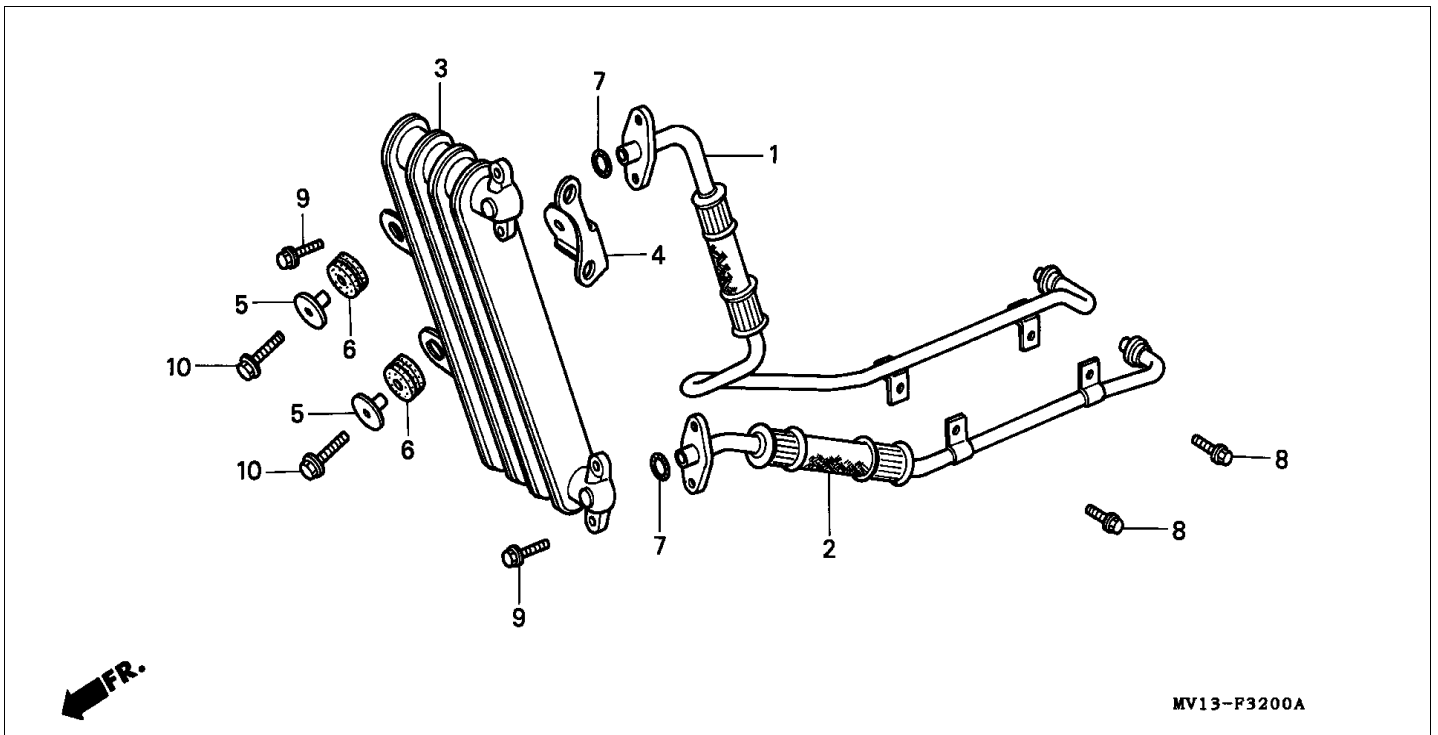

Block F-32 OIL COOLER

Refnr	Part Number	Parts Description	Unit Qty	Repair Qty
1	15510-MV1-000	HOSE COMP. A, OIL	001	0
2	15520-MV1-000	HOSE COMP. B, OIL	001	0
3	15600-MV1-000	COOLER COMP., OIL	001	0
4	50185-MV1-000	STAY, OIL COOLER	001	0
5	61104-422-000	COLLAR, SETTING	002	0
6	64122-KV0-000	RUBBER, SIDE SHELTER (B)	002	0
7	91314-ME5-003	O-RING, 10X2.6 (ARAI)	002	0
8	95701-0601207	BOLT, FLANGE, 6X12	002	0
9	95701-0602007	BOLT, FLANGE, 6X20	004	0
10	95701-0602507	BOLT, FLANGE, 6X25	002	0