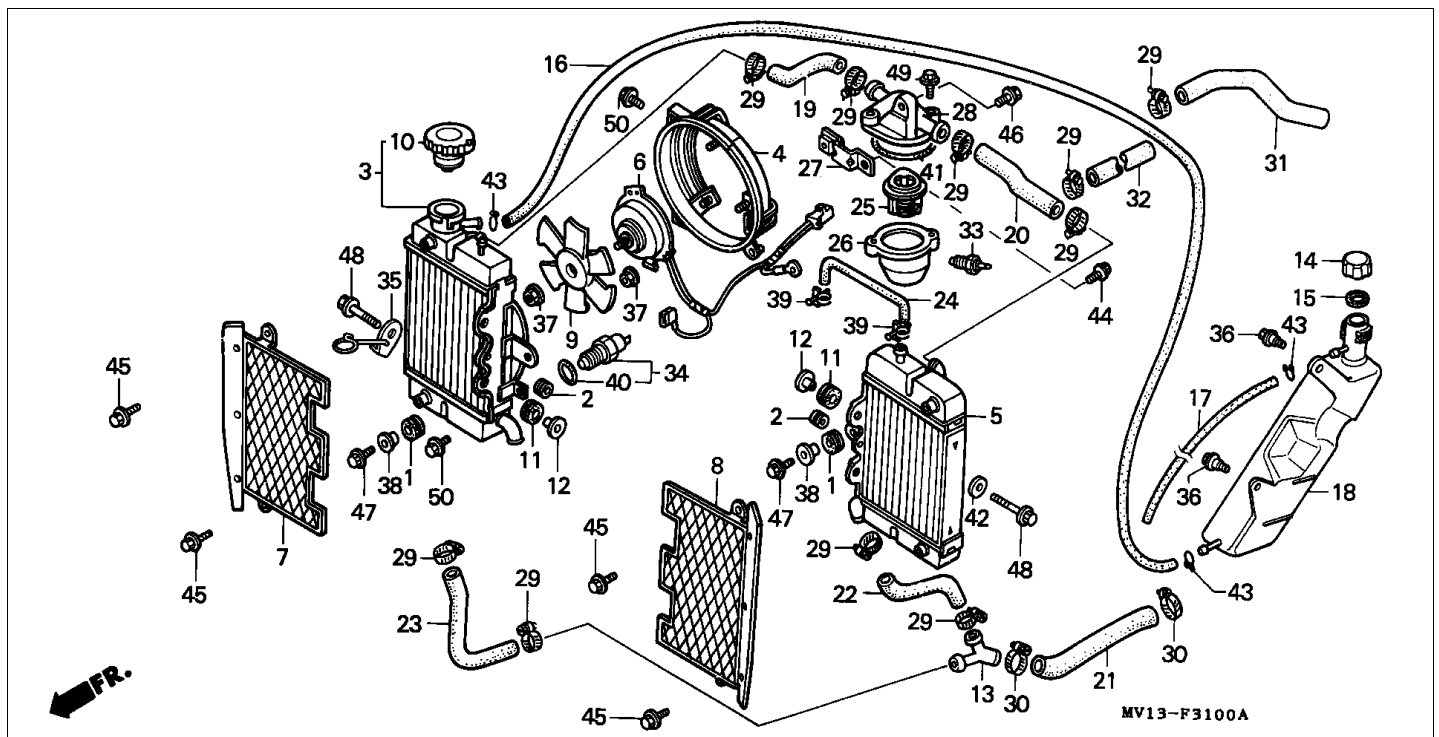

Block F-31 RADIATOR/SHROUD

Refrn	Part Number	Parts Description	Unit Qty	Repair Qty
1	17245-107-010	RUBBER, AIR CLEANER CASE MOUNTING	002	0
2	18624-634-670	GROMMET, AIR BYPASS	002	0
3	19011-MS8-003	RADIATOR COMP., R.	001	0
4	19013-MV1-000	SHROUD COMP.	001	0
5	19020-MS8-003	RADIATOR COMP., L.	001	0
6	19030-MV1-003	MOTOR ASSY., FAN	001	0
7	19031-MV1-000	GRILLE, R. RADIATOR	001	0
8	19032-MV1-000	GRILLE, L. RADIATOR	001	0
9	19040-MF5-751	FAN, COOLING (TOYO)	001	0
10	19045-ML0-901	CAP COMP. (TOYO)	001	0
11	19051-MS8-000	RUBBER, RADIATOR MOUNTING	004	0
12	19052-MS8-000	COLLAR, RADIATOR MOUNTING	004	0
13	19069-MS8-000	JOINT, WATER HOSE	001	0
14	19104-ME9-000	CAP, RESERVE TANK	001	0
15	19107-MG8-000	PACKING, RESERVE TANK	001	0
16	19107-MV1-000	TUBE, OVERFLOW	001	0
17	19108-MV1-000	TUBE, DRAIN	001	0
18	19110-MV1-000	TANK, RESERVE	001	0
19	19222-MS8-000	HOSE, WATER (NO.5)	001	0
20	19223-MS8-000	HOSE, WATER (NO.6)	001	0
21	19231-MS8-000	HOSE, WATER	001	0
22	19232-MS8-000	HOSE, L. WATER	001	0
23	19234-MS8-000	HOSE, R. WATER	001	0
24	19235-MV1-000	TUBE, RADIATOR JOINT	001	0
25	19300-KE8-000	THERMOSTAT ASSY.	001	0
26	19311-MS8-000	CASE, THERMOSTAT	001	0
27	19312-MS8-010	BRACKET, THERMOSTAT	001	0
28	19315-MM9-000	COVER, THERMOSTAT	001	0
29	19506-KS6-700	CLAMP B, WATER HOSE	010	0
30	19516-MB6-000	CLAMP, WATER HOSE	002	0
31	19521-MS8-000	HOSE, FR. OUTER WATER	001	0
32	19522-MS8-000	HOSE, RR. OUTER WATER	001	0
33	37750-PC1-004	THERMO UNIT (DENSO)	001	0
34	37760-MR1-003	THERMOSWITCH ASSY.	001	0
35	50716-MV1-000	GUIDE, CLUTCH CABLE	001	0
36	90111-162-000	BOLT, FLANGE, 6MM	002	0
37	90315-MK3-003	NUT, SERRATE, 5MM	004	0
38	90501-MA3-770	COLLAR, 6.2X12	002	0