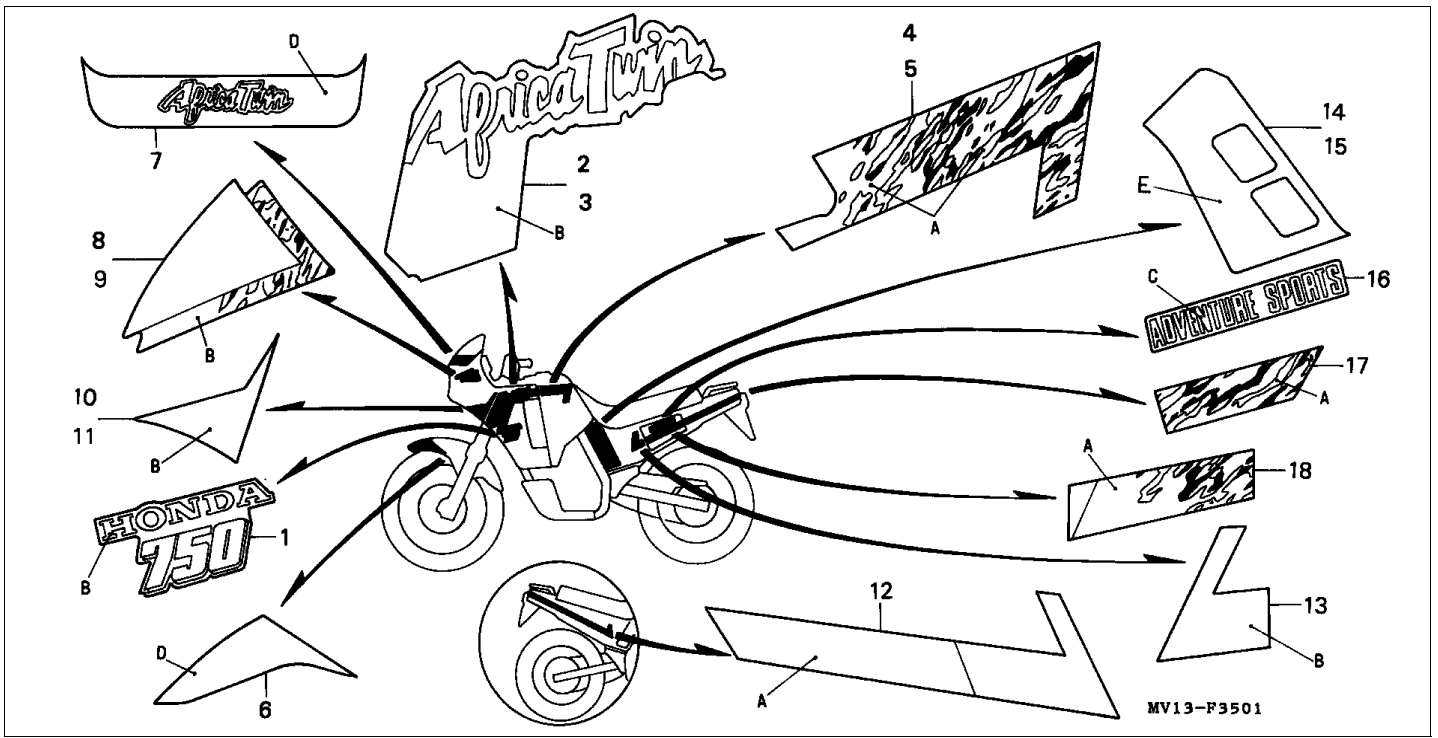

Block F-35-1 STRIPE/MARK (XR750N)

Refnr	Part Number	Parts Description	Unit Qty	Repair Qty
13	87162-MV1-930	STRIPE A, L. SIDE COVER *TYPE3*	001	0
14	87163-MV1-300	LABEL, R. SIDE COVER	001	0
15	87164-MV1-300	LABEL, L. SIDE COVER	001	0
16	87165-MV1-930	MARK, SIDE COVER *TYPE1*	002	0
16	87165-MV1-930	MARK, SIDE COVER *TYPE2*	002	0
16	87165-MV1-930	MARK, SIDE COVER *TYPE3*	002	0
17	87166-MV1-930	STRIPE B, L. SIDE COVER *TYPE1*	001	0
17	87166-MV1-930	STRIPE B, L. SIDE COVER *TYPE2*	001	0
17	87166-MV1-930	STRIPE B, L. SIDE COVER *TYPE3*	001	0
18	87167-MV1-930	STRIPE, TOOL BOX COVER *TYPE1*	001	0
18	87167-MV1-930	STRIPE, TOOL BOX COVER *TYPE2*	001	0
18	87167-MV1-930	STRIPE, TOOL BOX COVER *TYPE3*	001	0