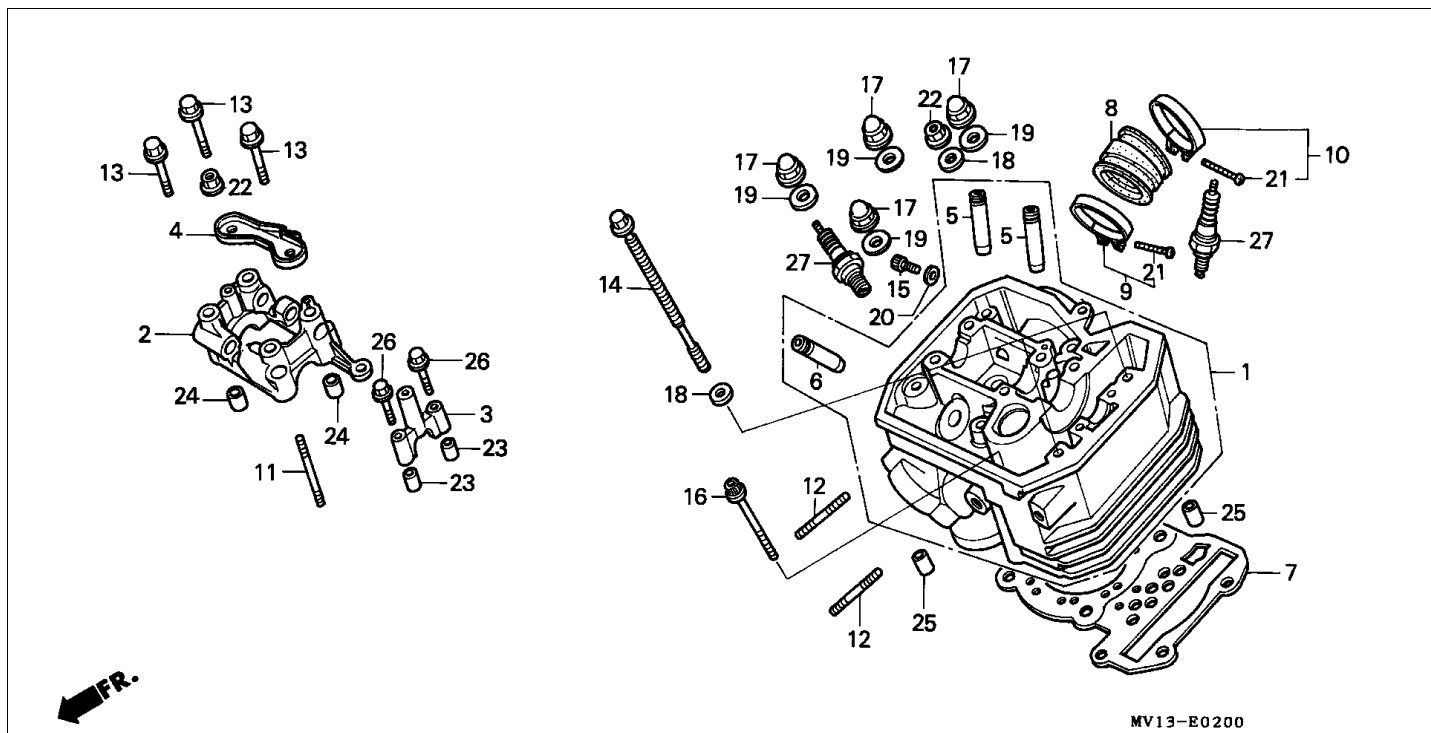

Block E-1 CYLINDER HEAD COVER

Refnr	Part Number	Parts Description	Unit Qty	Repair Qty
1	12310-MV1-000	COVER, FR. CYLINDER HEAD	001	0
2	12320-MV1-000	COVER, RR. CYLINDER HEAD	001	0
3	12351-MF5-000	COVER, TAPPET ADJUSTING HOLDER	002	0
4	12361-MF5-000	CAP, TAPPET ADJUSTING HOLDER	002	0
5	12391-MF5-750	GASKET, HEAD COVER	002	0
6	90011-MA6-000	BOLT, FLANGE, 6X30	004	0
7	90541-MB0-000	WASHER, MOUNTING RUBBER	004	0
8	90542-MB0-000	RUBBER, MOUNTING	004	0
9	91303-MF5-003	O-RING, 44X3 (ARAI)	002	0
10	91304-MF5-003	O-RING, 62.4X2.5 (ARAI)	002	0
11	96001-0602000	BOLT, FLANGE, 6X20	004	0

Block E-4 CAM CHAIN/TENSIONER

Refnr	Part Number	Parts Description	Unit Qty	Repair Qty
1	14322-MR1-000	SPROCKET, CAM (40T)	002	0
2	14401-MN1-671	CHAIN, CAM (BORG WARNER)(118L)	002	0
3	14510-MR1-000	TENSIONER COMP., CAM CHAIN	002	0
4	14516-MG8-003	SPRING, CAM CHAIN TENSIONER (NIPPON HATSUJO)	002	0
5	14522-MV1-000	GUIDE, CAM CHAIN	002	0
6	14531-MN8-000	RUBBER, FR. CUSHION	001	0
7	14532-MN8-000	RUBBER, RR. CUSHION	001	0
8	14623-MV1-000	PLATE, TENSIONER SETTING	002	0
9	90021-KE9-000	BOLT, SPECIAL, 6MM	004	0
10	90086-MF5-000	BOLT, FLANGE KNOCK, 7X13	004	0
11	90441-706-000	WASHER, SEALING, 6MM	004	0
12	95701-0601600	BOLT, FLANGE, 6X16	002	0