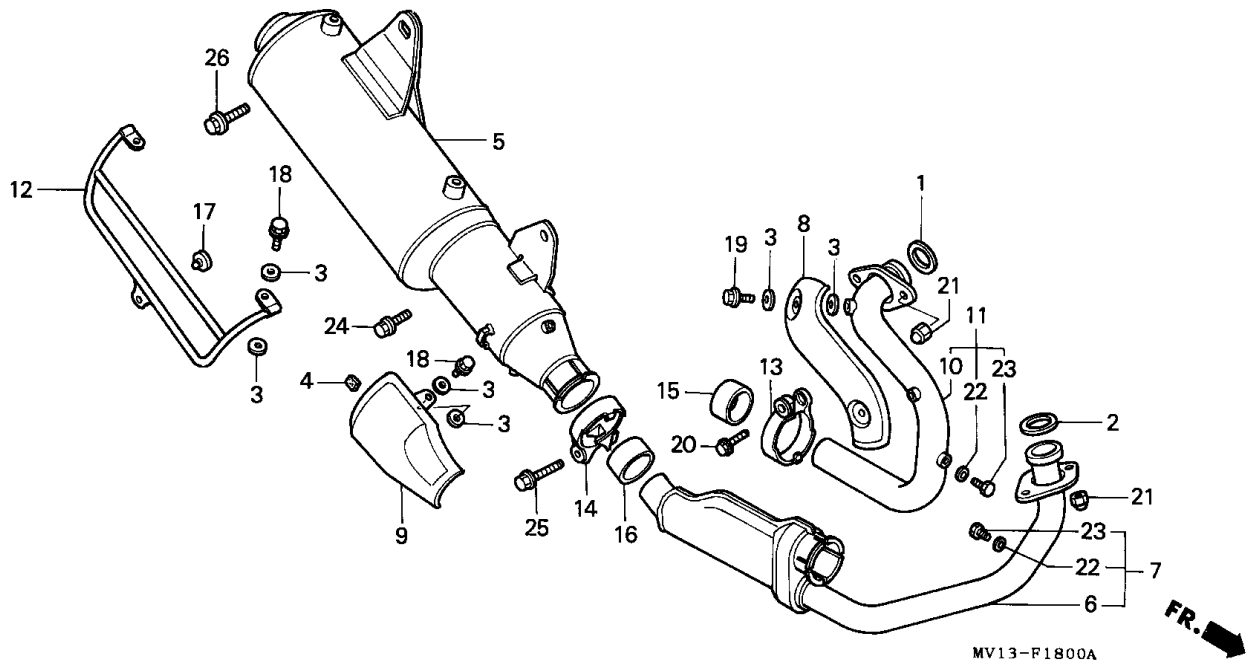

Block F-18 EXHAUST MUFFLER

Refnr	Part Number	Parts Description	Unit Qty	Repair Qty
1	18291-MN4-920	GASKET, EX. PIPE	001	0
2	18291-MM5-860	GASKET, EX. PIPE	001	0
3	18292-MM9-740	PACKING, PROTECTOR	012	0
4	18293-147-000	RUBBER, PROTECTOR PACKING	001	0
5	18310-MV1-013	MUFFLER COMP.	001	0
6	18320-MV1-830	PIPE COMP., FR. EX.	001	0
8	18326-MV1-000	PROTECTOR, RR. EX. PIPE	001	0
9	18327-MV1-000	PROTECTOR, LOWER EX.	001	0
10	18330-MV1-000	PIPE, RR. EX.	001	0
12	18340-MV1-000	PROTECTOR, MUFFLER	001	0
13	18373-ML0-000	BAND, R. EX. PIPE	001	0
14	18376-KK9-720	BAND, L. RR. MUFFLER	001	0
15	18391-MN5-650	PACKING, MUFFLER	001	0
16	18392-MJ4-670	PACKING, RR. MUFFLER	001	0
17	83512-KA4-700	RUBBER, SIDE COVER	001	0
18	90101-MM9-000	BOLT, FLANGE, 6X12	004	0
19	90101-MS8-000	BOLT, FLANGE, 6X10	002	0
20	90216-MM9-000	BOLT, FLANGE, 8X32	001	0
21	90304-ME1-670	NUT, CAP, 8MM	004	0
24	96300-0801607	BOLT, FLANGE, 8X16	001	0
25	96300-0803802	BOLT, FLANGE, 8X38	001	0
26	96300-1003007	BOLT, FLANGE, 10X30	001	0