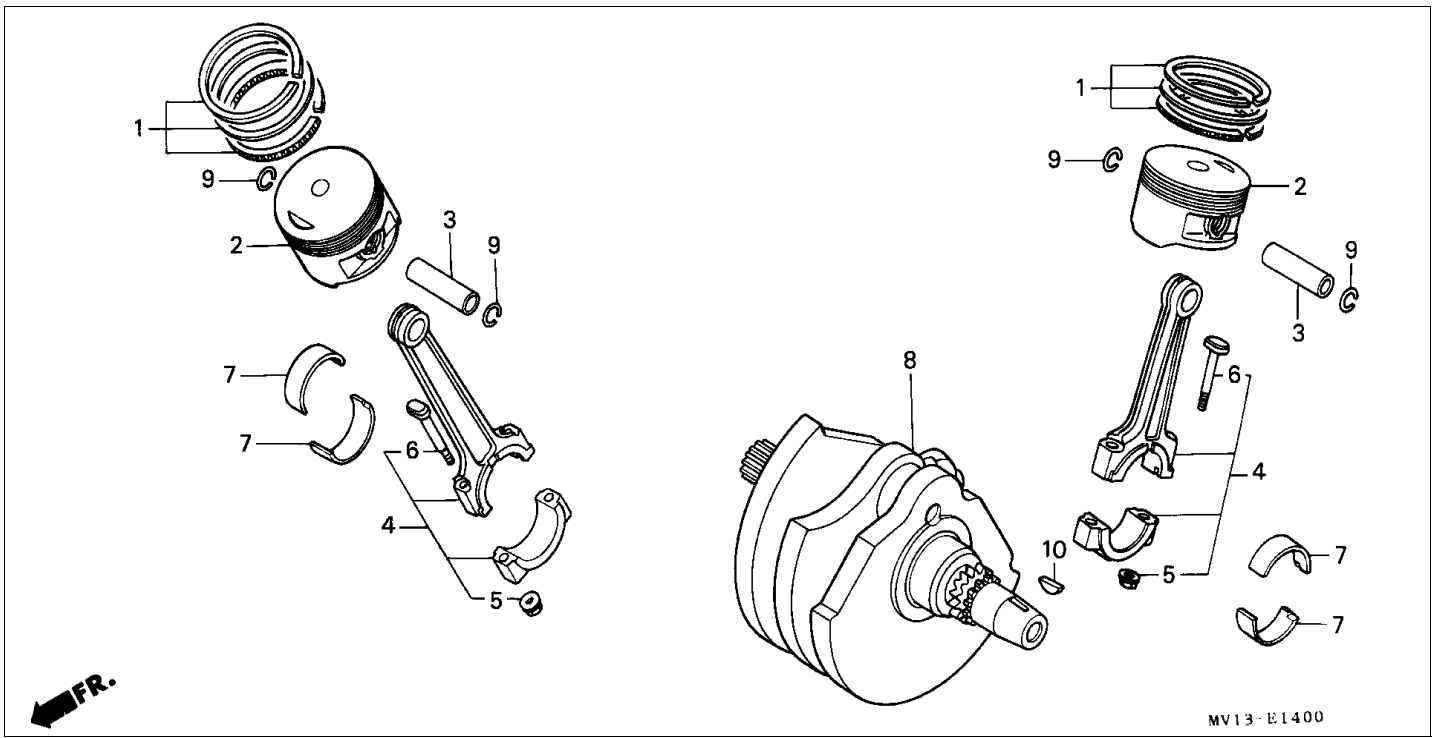

Block E-14 CRANK SHAFT/PISTON

Refnr	Part Number	Parts Description	Unit Qty	Repair Qty
1	13011-MV1-305	RING SET, PISTON (STD.)(RIKEN)	002	0
1	13012-MV1-305	RING SET, PISTON (0.25)(RIKEN)	(2)	0
1	13013-MV1-305	RING SET, PISTON (0.50)(RIKEN)	(2)	0
2	13101-MV1-000	PISTON (STD.)	002	0
2	13102-MV1-305	PISTON (0.25)	(2)	0
2	13103-MV1-305	PISTON (0.50)	(2)	0
3	13111-ME9-000	PIN, PISTON	002	0
4	13201-MV1-000	ROD ASSY., CONNECTING (A)	002	0
4	13202-MV1-000	ROD ASSY., CONNECTING (B)	002	0
4	13203-MV1-000	ROD ASSY., CONNECTING (C)	002	0
4	13204-MV1-000	ROD ASSY., CONNECTING (D)	002	0
5	13205-ME2-000	NUT, CONNECTING ROD	004	0
6	13213-ME2-000	BOLT, CONNECTING ROD	004	0
7	13218-MV1-003	BEARING D, CONNECTING ROD (GREEN)	004	0
7	13219-MV1-003	BEARING E, CONNECTING ROD (YELLOW)	004	0
7	13220-MV1-003	BEARING F, CONNECTING ROD (PINK)	004	0
8	13300-MV1-000	CRANKSHAFT COMP.	001	0
9	90601-KA5-000	CLIP, PISTON PIN, 1.2X20	004	0
10	90741-413-000	KEY, WOODRUFF, 25X14	001	0