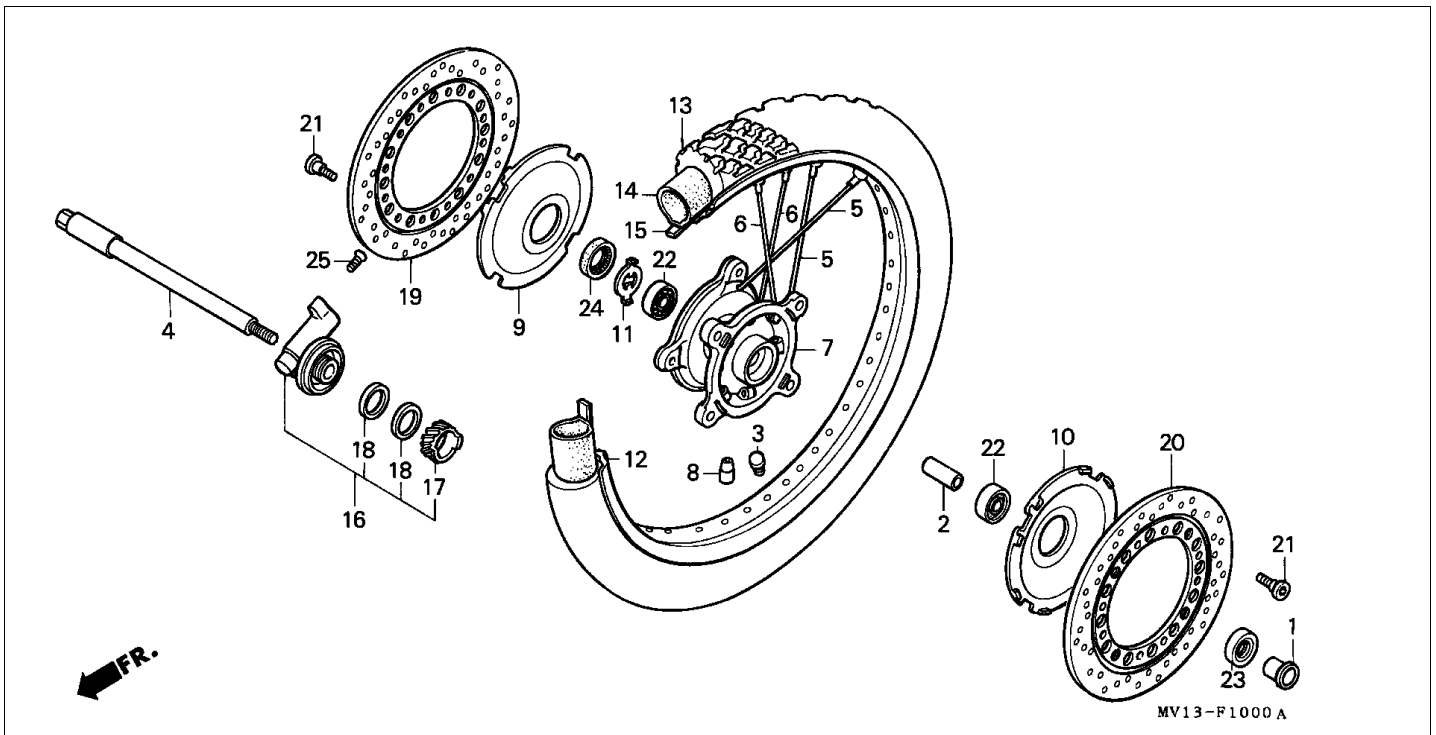

Block F-10 FRONT WHEEL

Refrn	Part Number	Parts Description	Unit Qty	Repair Qty
1	42311-KE5-000	COLLAR, RR. WHEEL SIDE	001	0
2	42620-MF5-000	COLLAR, AXLE DISTANCE	001	0
3	42717-329-000	CAP, RIM HOLE	001	0
4	44301-MV1-000	AXLE, FR. WHEEL	001	0
5	446A0-MV1-000	SPOKE SET A, FR.	018	0
6	446B0-MV1-000	SPOKE SET B, FR.	018	0
7	44601-MV1-000	HUB, FR. WHEEL	001	0
8	44606-283-000	BALANCER (20G)	N	0
8	42705-MK4-850	BALANCER (10G)	N	0
8	42707-MK4-850	BALANCER (20G)	N	0
9	44610-MV1-000	COVER, R. HUB	001	0
10	44611-MV1-000	COVER, L. HUB	001	0
11	44680-ML7-000	RETAINER, GEAR BOX	001	0
12	44701-MV1-003	RIM, FR. WHEEL	001	0
13	44711-MN9-015	TIRE, FR. (DUNLOP) (90/90-21 54S K560)	001	0
13	44711-MV1-003	TIRE, FR. (BS) (90/90-21 54S TW47)	001	0
14	44712-400-004	TUBE, TIRE (DUNLOP) (2.75/3.00-21)	001	0
14	44712-MG7-003	TUBE, TIRE (BRIDGESTONE)	001	0
15	44713-400-004	FLAP, TIRE (DUNLOP) (1.40/1.60-21)	001	0
15	44713-MG7-003	FLAP, TIRE (BRIDGESTONE) (1.85X21)	001	0
16	44800-MV1-003	BOX ASSY., SPEEDOMETER GEAR	001	0
17	44806-MV1-003	GEAR, SPEEDOMETER	001	0
18	44809-ML7-003	WASHER, SPEEDOMETER GEAR	002	0
19	45251-MV1-000	DISK, R. FR. BRAKE	001	0
20	45351-MV1-000	DISK, L. FR. BRAKE	001	0
21	90105-MK5-010	BOLT, DISK, 8X22	008	0
22	91053-MV1-003	BEARING, RADIAL BALL, 6203UU	002	0
23	91257-KA3-711	DUST SEAL, 28X42X8 (NOK)	001	0
23	91257-KA3-712	DUST SEAL, 28X42X8 (ARAI)	001	0
24	91258-ML7-003	DUST SEAL, 45X55X5 (ARAI)	001	0
24	91258-ML7-004	DUST SEAL, 45X55X5 (NOK)	001	0
25	93700-050200G	SCREW, OVAL, 5X20	001	0