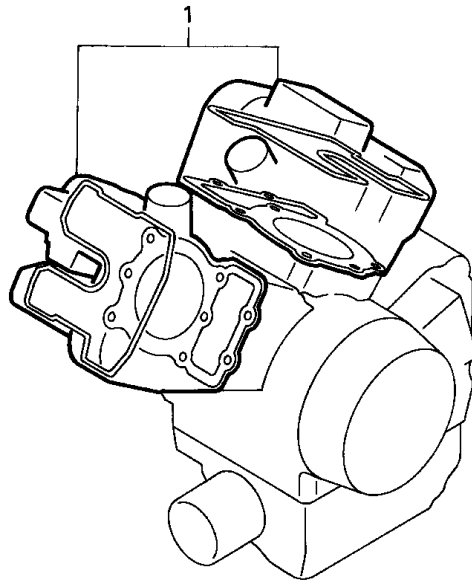

ENG1 - X0004

Block EOP-1 GASKET KIT A

Refnr	Part Number	Parts Description	Unit Qty	Repair Qty
1	061A1-MV1-850	GASKET KIT A (COMPONENT PARTS)	001	0
1	12191-MV1-004	GASKET, CYLINDER	002	0
1	12208-413-003	SEAL, VALVE STEM (ARAI)	004	0
1	12209-413-003	SEAL, VALVE STEM (ARAI)	002	0
1	12251-MV1-004	GASKET, CYLINDER HEAD	002	0
1	12391-MF5-750	GASKET, HEAD COVER	002	0
1	18291-MM5-860	GASKET, EX. PIPE	001	0
1	18291-MN4-920	GASKET, EX. PIPE	001	0
1	91303-MF5-003	O-RING, 44X3 (ARAI)	002	0
1	91304-MF5-003	O-RING, 62.4X2.5 (ARAI)	002	0
1	91306-KK4-003	O-RING, 18X2.6 (ARAI)	002	0
1	91315-MN8-000	SEAL, WATER PIPE, 16MM	002	0
1	91316-MN8-000	SEAL, WATER PIPE, 28MM	001	0
1	91356-169-003	O-RING	001	0