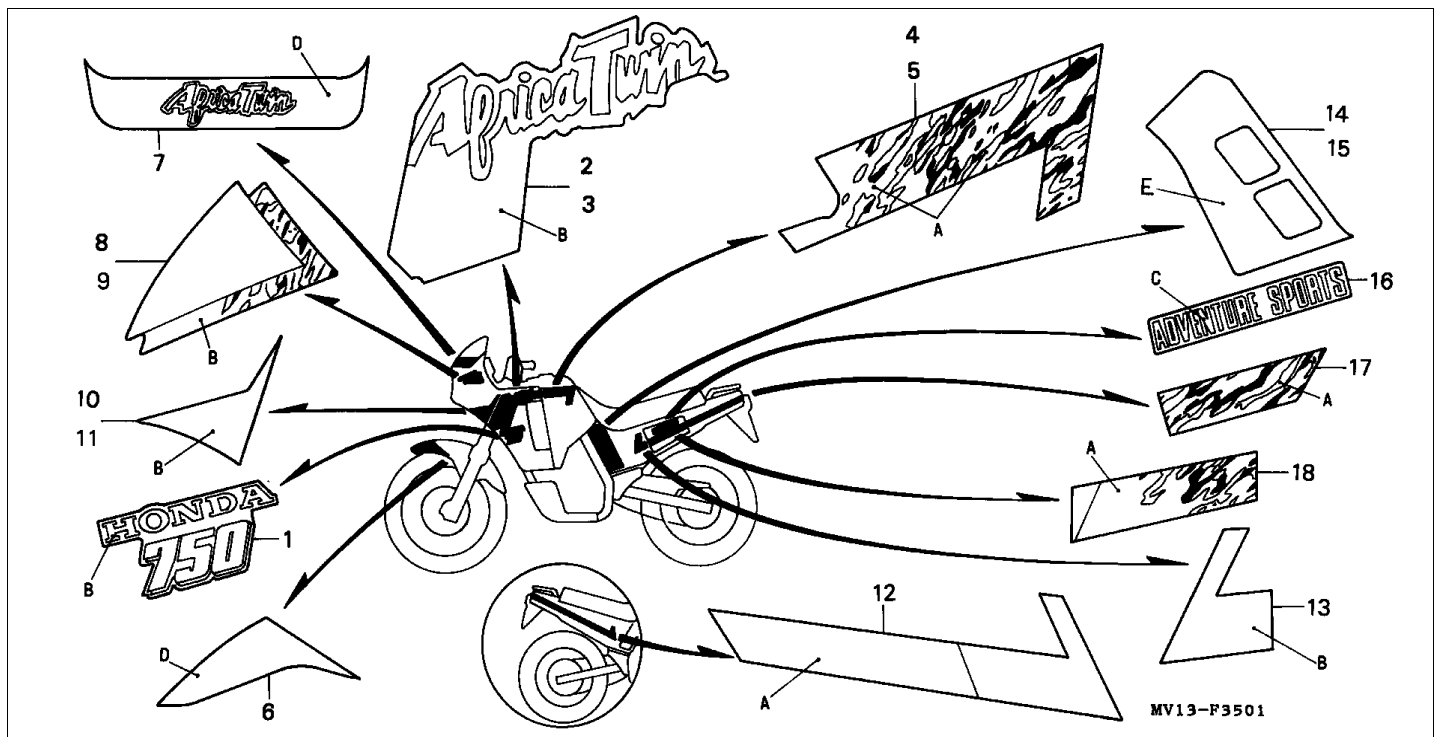

Block F-35-1 STRIPE/MARK (XRV750N)

Refrn	Part Number	Parts Description	Unit Qty	Repair Qty
1	87135-MV1-930	MARK, SIDE COWL *TYPE1*	002	0
1	87135-MV1-930	MARK, SIDE COWL *TYPE2*	002	0
1	87135-MV1-930	MARK, SIDE COWL *TYPE3*	002	0
2	87136-MV1-930	STRIPE, R. SIDE COWL *TYPE1*	001	0
2	87136-MV1-930	STRIPE, R. SIDE COWL *TYPE2*	001	0
2	87136-MV1-930	STRIPE, R. SIDE COWL *TYPE3*	001	0
3	87137-MV1-930	STRIPE, L. SIDE COWL *TYPE1*	001	0
3	87137-MV1-930	STRIPE, L. SIDE COWL *TYPE2*	001	0
3	87137-MV1-930	STRIPE, L. SIDE COWL *TYPE3*	001	0
4	87138-MV1-930	STRIPE, R. FUEL TANK *TYPE1*	001	0
4	87138-MV1-930	STRIPE, R. FUEL TANK *TYPE2*	001	0
4	87138-MV1-930	STRIPE, R. FUEL TANK *TYPE3*	001	0
5	87139-MV1-930	STRIPE, L. FUEL TANK *TYPE1*	001	0
5	87139-MV1-930	STRIPE, L. FUEL TANK *TYPE2*	001	0
5	87139-MV1-930	STRIPE, L. FUEL TANK *TYPE3*	001	0
6	87143-MV1-930	STRIPE, FR. FENDER *TYPE1*	001	0
6	87143-MV1-930	STRIPE, FR. FENDER *TYPE2*	001	0
6	87143-MV1-930	STRIPE, FR. FENDER *TYPE3*	001	0
7	87144-MV1-930	STRIPE A, UPPER COWL *TYPE1*	001	0
7	87144-MV1-930	STRIPE A, UPPER COWL *TYPE2*	001	0
7	87144-MV1-930	STRIPE A, UPPER COWL *TYPE3*	001	0
8	87145-MV1-930	STRIPE B, R. UPPER COWL *TYPE1*	001	0
8	87145-MV1-930	STRIPE B, R. UPPER COWL *TYPE2*	001	0
8	87145-MV1-930	STRIPE B, R. UPPER COWL *TYPE3*	001	0
9	87146-MV1-930	STRIPE B, L. UPPER COWL *TYPE1*	001	0
9	87146-MV1-930	STRIPE B, L. UPPER COWL *TYPE2*	001	0
9	87146-MV1-930	STRIPE B, L. UPPER COWL *TYPE3*	001	0
10	87147-MV1-930	STRIPE C, R. UPPER COWL *TYPE1*	001	0
10	87147-MV1-930	STRIPE C, R. UPPER COWL *TYPE2*	001	0
10	87147-MV1-930	STRIPE C, R. UPPER COWL *TYPE3*	001	0
11	87148-MV1-930	STRIPE C, L. UPPER COWL *TYPE1*	001	0
11	87148-MV1-930	STRIPE C, L. UPPER COWL *TYPE2*	001	0
11	87148-MV1-930	STRIPE C, L. UPPER COWL *TYPE3*	001	0
12	87161-MV1-930	STRIPE, R. SIDE COVER *TYPE1*	001	0
12	87161-MV1-930	STRIPE, R. SIDE COVER *TYPE2*	001	0
12	87161-MV1-930	STRIPE, R. SIDE COVER *TYPE3*	001	0
13	87162-MV1-930	STRIPE A, L. SIDE COVER *TYPE1*	001	0
13	87162-MV1-930	STRIPE A, L. SIDE COVER *TYPE2*	001	0