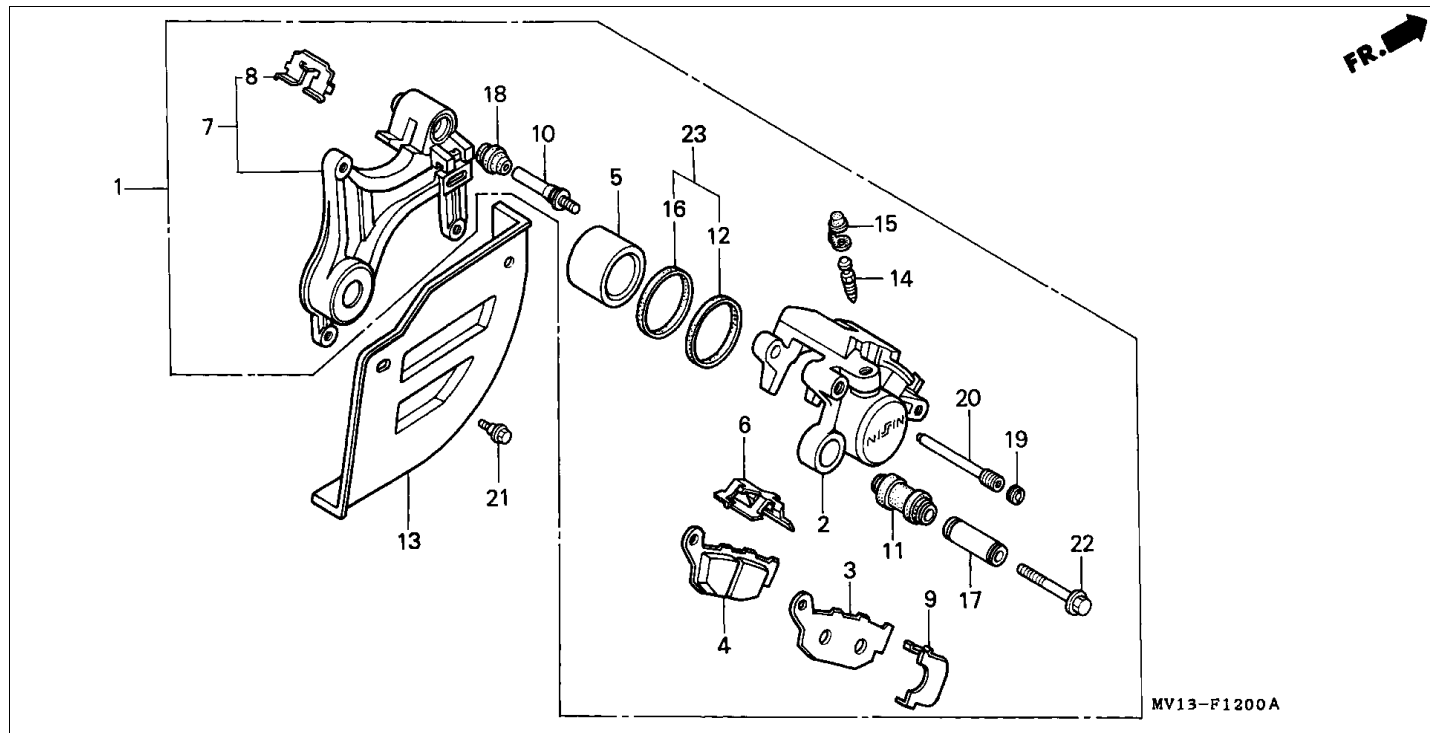

FR.

Block F-12 REAR BRAKE CALIPER

Refnr	Part Number	Parts Description	Unit Qty	Repair Qty
1	43100-MV1-006	CALIPER ASSY., RR. (NISSIN)	001	0
2	43101-KAF-016	BODY, RR. CALIPER	001	0
3	43105-KT7-762	PAD COMP. A, RR.	001	0
4	43106-KT7-762	PAD COMP. B, RR.	001	0
5	43107-KT7-761	PISTON	001	0
6	43108-KT7-761	SPRING, PAD	001	0
7	43110-MV1-006	BRACKET COMP., RR.	001	0
8	43112-KT7-761	RETAINER	001	0
9	43114-KT7-761	SHIM A	001	0
10	43131-KW3-006	BOLT, PIN	001	0
11	43132-KT7-761	BOOT, SLEEVE	001	0
13	43330-MN9-000	COVER, RR. DISK	001	0
14	43352-568-003	SCREW, BLEEDER	001	0
15	43353-461-771	CAP, BLEEDER	001	0
17	45111-MA3-006	SLEEVE	001	0
18	45133-MA3-006	BOOT B	001	0
19	45203-MG3-016	PLUG, PIN	001	0
20	45215-KA3-732	PIN, HANGER	001	0
21	90111-GJ5-000	BOLT, FLANGE, 6MM	002	0
22	90180-MA3-006	BOLT, FLANGE, 8X49	001	0
23	06451-443-405	SEAL SET, PISTON	001	0