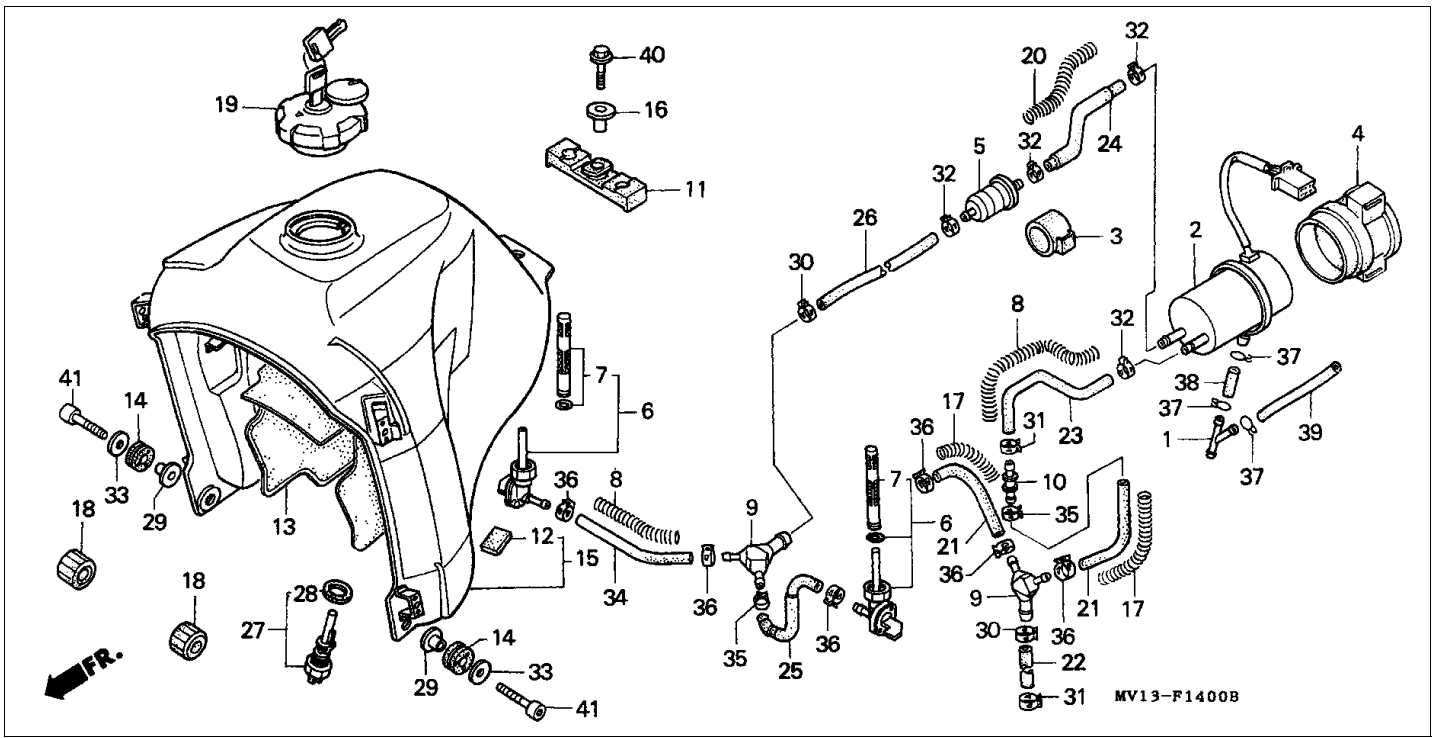

Block F-14 FUEL TANK/FUEL PUMP

Refnr	Part Number	Parts Description	Unit Qty	Repair Qty
38	95005-5003030	TUBE, 5X30 (95005-50001-30M)	001	0
39	95005-5039030	TUBE, 5X390 (95005-50001-30M)	001	0
40	95801-0803500	BOLT, FLANGE, 8X35	001	0
41	96600-0803507	BOLT, SOCKET, 8X35	002	0