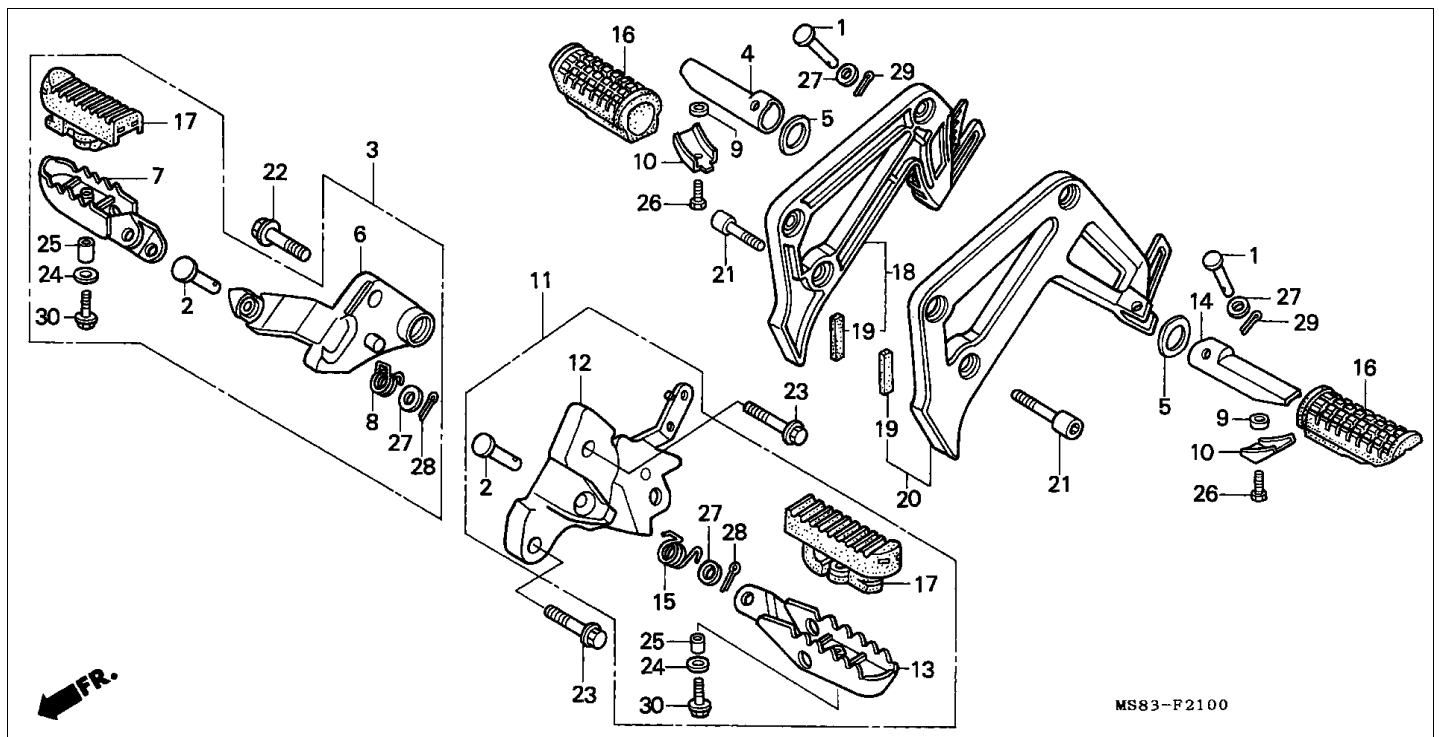

MS83-F2100

Block F-21 STEP

Refrn	Part Number	Parts Description	Unit Qty	Repair Qty
1	50603-MN1-670	PIN, STEP BAR JOINT	002	0
2	50603-033-000	PIN, STEP BAR JOINT	002	0
2	50603-033-010	PIN, STEP BAR JOINT	002	0
3	50610-MS8-000	ARM ASSY., R. STEP *NH146M*	001	0
4	50701-MS8-000	BAR, R. PILLION STEP	001	0
5	50614-KE8-000	PLATE, MAIN STEP SIDE	002	0
6	50615-MS8-000	ARM, R. STEP *NH146M*	001	0
7	50616-MM9-000	STEP COMP., R.	001	0
8	50617-MM9-000	SPRING, R. STEP RETURN	001	0
9	50618-KE8-000	COLLAR, 6.5X11X3	002	0
10	50619-KE8-000	PLATE, MAIN STEP LOWER	002	0
11	50620-MS8-000	ARM ASSY., L. STEP *NH146M*	001	0
12	50625-MS8-000	BASE COMP., L. STEP *NH146M*	001	0
13	50642-MM9-000	STEP COMP., L.	001	0
14	50801-MS8-000	BAR, L. PILLION STEP	001	0
15	50644-MM9-000	SPRING, L. STEP RETURN	001	0
16	50661-KE8-000	RUBBER, MAIN STEP	002	0
17	50661-MS8-000	RUBBER, STEP	002	0
18	50710-MS8-000	HOLDER, R. PILLION STEP	001	0
19	50714-MS8-000	RUBBER, PROTECTOR	002	0
20	50810-MS8-000	HOLDER, L. PILLION STEP	001	0
21	90109-MS8-000	BOLT, SOCKET, 8X10	006	0
22	90212-MM9-000	BOLT, FLANGE, 12X38	001	0
23	90213-MM9-000	BOLT, FLANGE, 10X38	002	0
24	90485-MB2-000	WASHER, 6MM	002	0
25	90503-MG7-000	SPACER, HANDLE END GUARD	002	0
26	92000-060121A	BOLT, HEX., 6X12	002	0
27	94101-08000-	WASHER, PLAIN, 8MM	004	0
28	94201-16150-	PIN, SPLIT, 1.6X15	002	0
28	94201-20150-	PIN, SPLIT, 2.0X15	002	0
29	94201-20150-	PIN, SPLIT, 2.0X15	002	0
30	95801-0602207	BOLT, FLANGE, 6X22	002	0