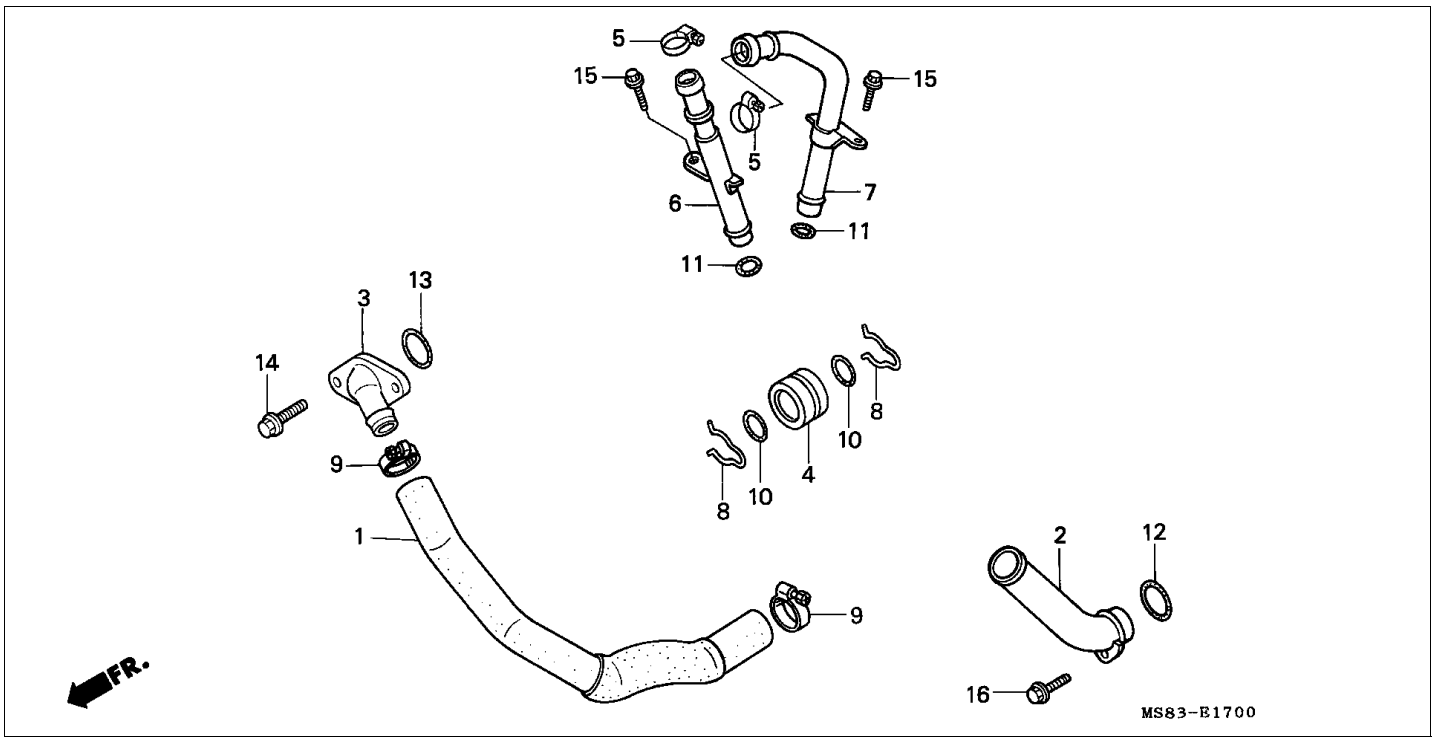

Block E-17 WATER PIPE

Refnr	Part Number	Parts Description	Unit Qty	Repair Qty
1	19501-MR1-000	HOSE, MAIN WATER	001	0
2	19502-MS8-000	PIPE, IN. WATER	001	0
3	19503-MR1-000	JOINT, WATER HOSE	001	0
4	19505-MR1-000	JOINT, WATER	001	0
5	19506-KS6-700	CLAMP B, WATER HOSE	002	0
6	19511-MS8-010	PIPE, FR. OUTLET WATER	001	0
7	19512-MS8-000	PIPE, RR. OUTLET WATER	001	0
8	90601-MR1-000	CLIP, RING, 18MM	002	0
9	90702-MF5-003	CLAMP, WATER HOSE (27MM)	002	0
9	19505-ML3-770	CLAMPER, WATER HOSE	002	0
10	91306-KK4-003	O-RING, 18X2.6 (ARAI)	002	0
11	91315-MN8-000	SEAL, WATER PIPE, 16MM	002	0
12	91316-MN8-000	SEAL, WATER PIPE, 28MM	001	0
13	91356-169-003	O-RING	001	0
14	95701-0602000	BOLT, FLANGE, 6X20	002	0
15	96001-0601200	BOLT, FLANGE, 6X12	002	0
16	96001-0601600	BOLT, FLANGE, 6X16	001	0