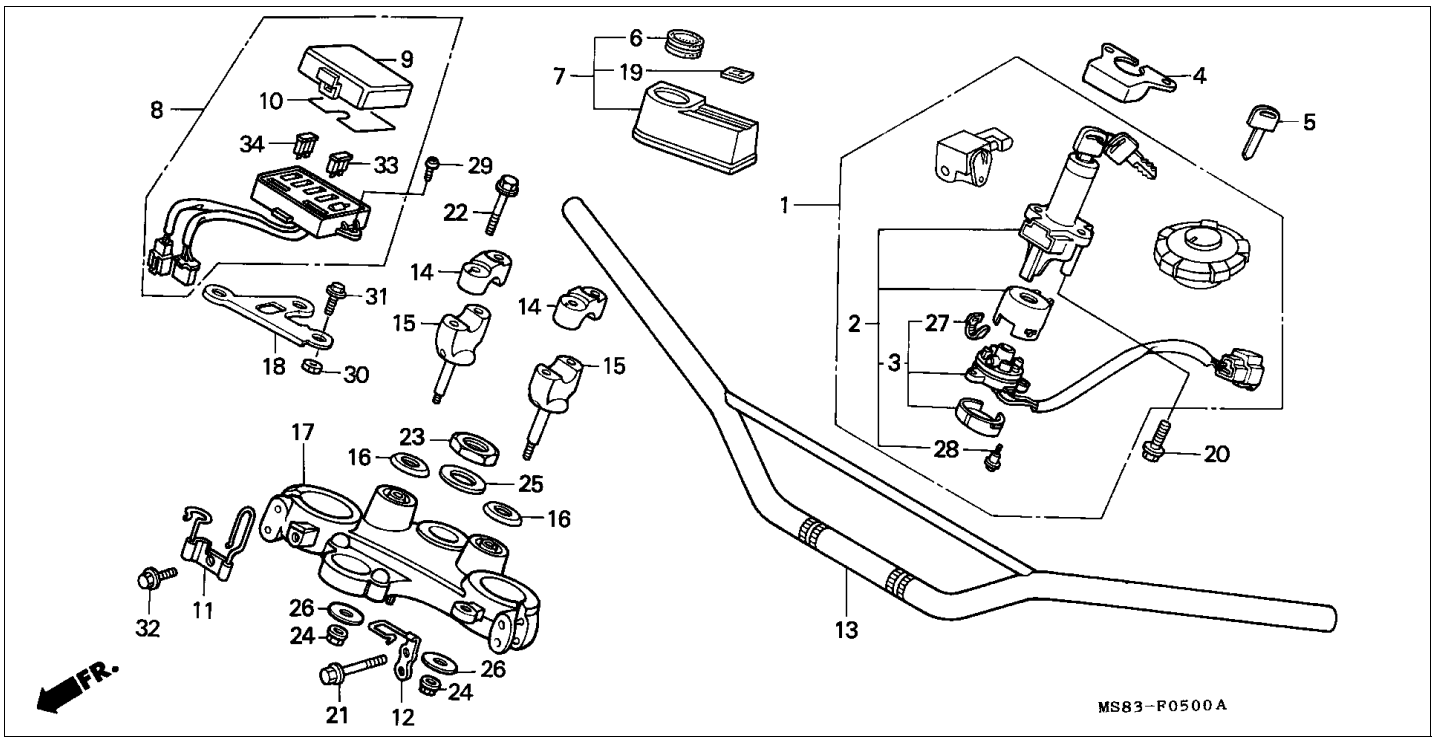

Block F-5 HANDLE PIPE/TOP BRIDGE

Refnr	Part Number	Parts Description	Unit Qty	Repair Qty
34	98200-32000-	FUSE, BLADE (20A)	003	0