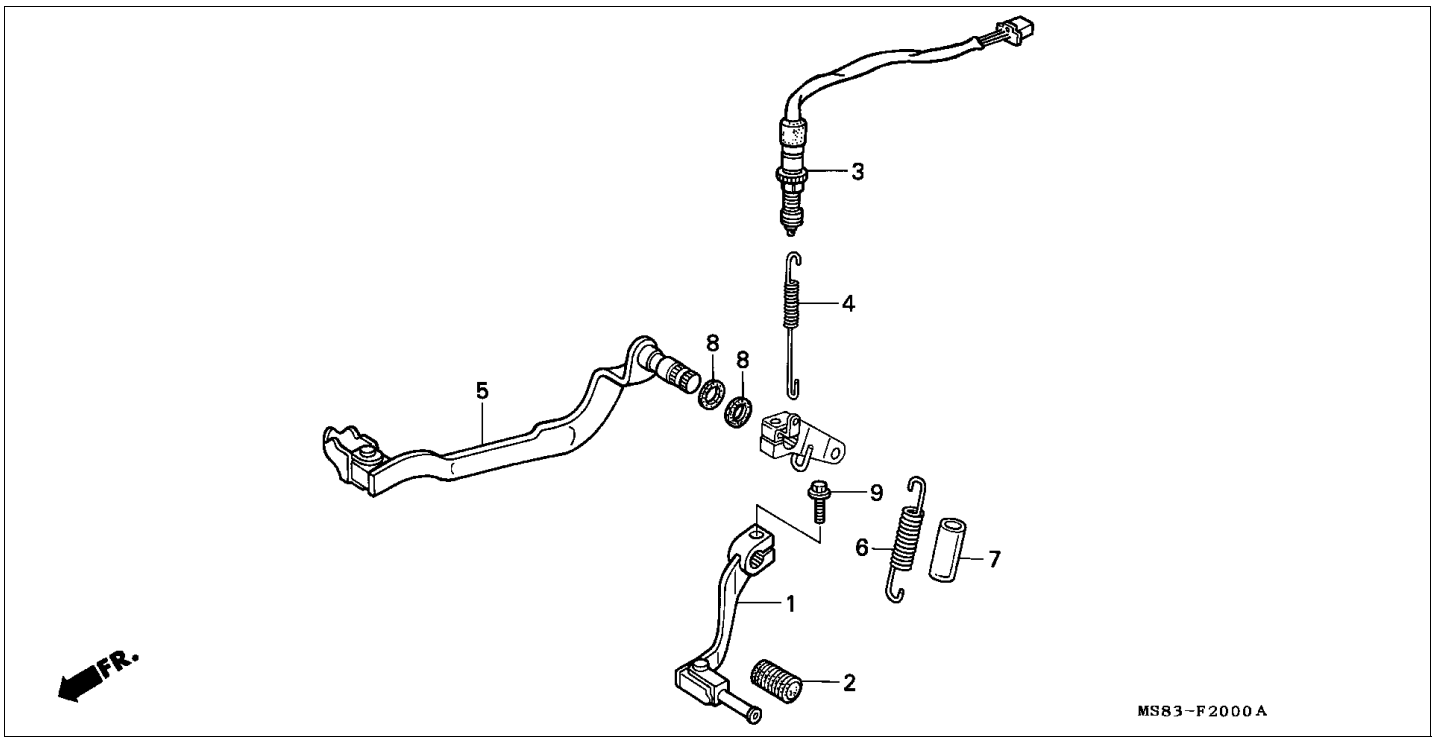

Block F-20 PEDAL

Refnr	Part Number	Parts Description	Unit Qty	Repair Qty
1	24700-MS8-000	PEDAL COMP., CHANGE	001	0
2	24781-KE1-000	RUBBER, CHANGE PEDAL	001	0
3	35350-MS8-000	SWITCH ASSY., RR. STOP	001	0
4	35357-MG2-000	SPRING, STOP SWITCH	001	0
5	46510-MS8-610	PEDAL COMP., BRAKE	001	0
6	46514-KN5-670	SPRING, BRAKE PEDAL	001	0
7	46515-KL4-000	TUBE, BRAKE PEDAL SPRING	001	0
8	46525-KK0-003	DUST SEAL, 17X20X2.5	002	0
9	95701-0602007	BOLT, FLANGE, 6X20	001	0