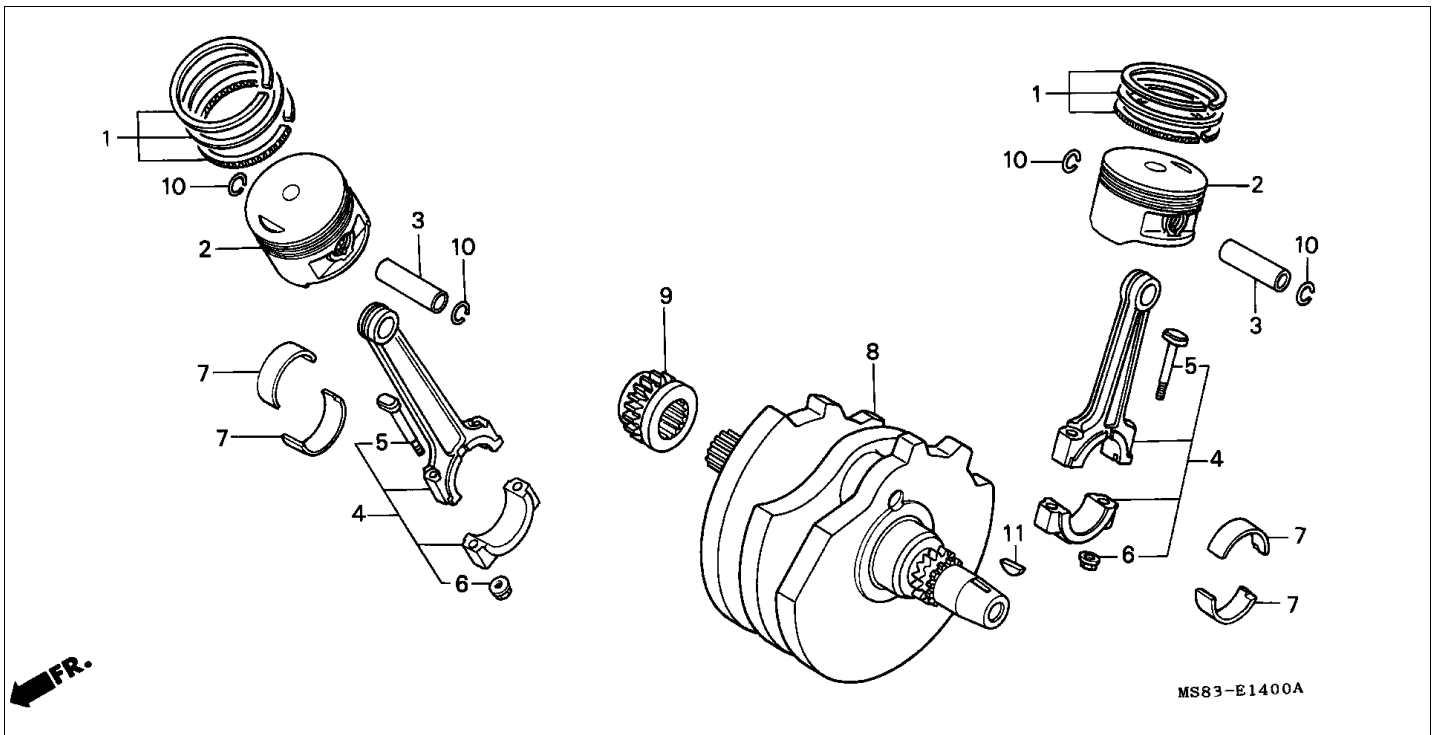

Block E-14 CRANKSHAFT/PISTON

Refnr	Part Number	Parts Description	Unit Qty	Repair Qty
1	13011-MN8-305	RING SET, PISTON (STD.)(RIKEN)	002	0
1	13012-MN8-305	RING SET, PISTON (0.25)(RIKEN)	(2)	0
1	13013-MN8-305	RING SET, PISTON (0.50)(RIKEN)	(2)	0
2	13101-MN8-000	PISTON (STD.)	002	0
2	13102-MN8-305	PISTON (0.25)	(2)	0
2	13103-MN8-305	PISTON (0.50)	(2)	0
3	13111-ME9-000	PIN, PISTON	002	0
4	13201-MN8-000	ROD ASSY. A, CONNECTING	002	0
4	13202-MN8-000	ROD ASSY. B, CONNECTING	002	0
4	13203-MN8-000	ROD ASSY. C, CONNECTING	002	0
4	13204-MN8-000	ROD ASSY. D, CONNECTING	002	0
5	13213-463-003	BOLT, CONNECTING ROD (NAGOYA RASHI)	004	0
5	13213-463-004	BOLT, CONNECTING ROD (TOKAI)	004	0
6	13215-ML7-000	NUT, CONNECTING ROD	004	0
7	13216-MF5-003	BEARING A, CONNECTING ROD (BLUE)	004	0
7	13217-MF5-003	BEARING B, CONNECTING ROD (BLACK)	004	0
7	13218-MF5-003	BEARING C, CONNECTING ROD (BROWN)	004	0
8	13300-MN8-000	CRANKSHAFT COMP.	001	0
9	14311-MR1-000	SPROCKET, CAM CHAIN DRIVE (20T)	001	0
10	90601-KA5-000	CLIP, PISTON PIN, 1.2X20	004	0
11	90741-413-000	KEY, WOODRUFF, 25X14	001	0