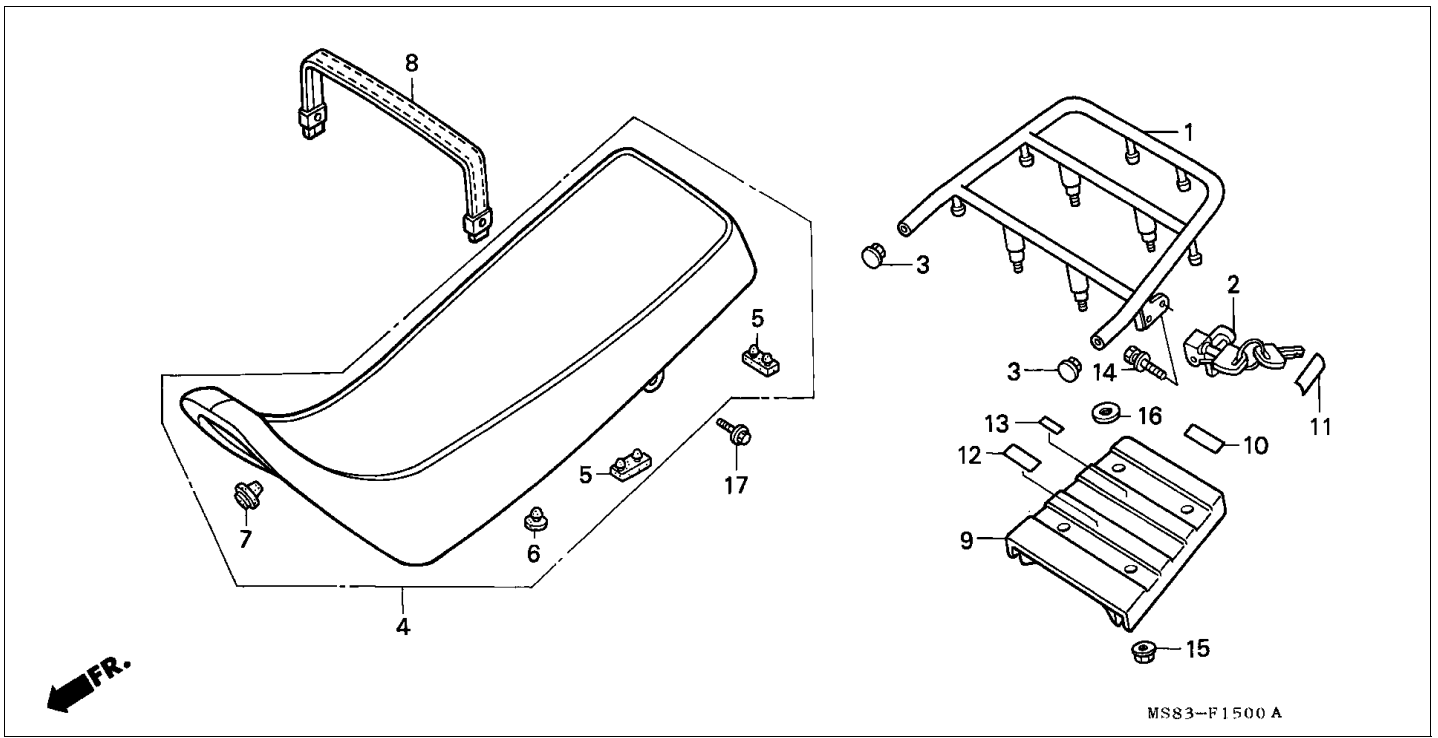

Block F-15 SEAT

Refnr	Part Number	Parts Description	Unit Qty	Repair Qty
1	50310-MS8-000	CARRIER COMP., RR. *NH146M*	001	0
2	50710-382-671	HOLDER ASSY., HELMET	001	0
3	65003-KN7-810	CAP, FR. BUMPER	002	0
4	77200-MS8-013	SEAT COMP., DOUBLE	001	0
5	77205-MG2-000	RUBBER A, SEAT SETTING	004	0
6	77206-GF0-000	RUBBER, SEAT CUSHION	002	0
7	77211-438-000	RUBBER, SEAT STOPPER	001	0
8	77216-MS8-000	SEATBELT COMP.	001	0
9	83710-MS8-000	PANEL, CARRIER (WOL) *PB186*	001	0
10	83711-MS8-300	MARK, CARRIER PANEL	001	0
11	87511-323-670	LABEL, HELMET HOLDER	001	0
12	87512-MS8-610	MARK, ACCESSORIES & LOADING CAUTION	001	0
13	87513-MS8-610	LABEL, LUGGAGE CARRIER CAUTION	001	0
14	90084-166-661	BOLT, DRIVE SPROCKET FIXING	002	0
15	90309-KF0-003	NUT, FLANGE, 8MM	004	0
16	90501-GK8-870	COLLAR, MUFFLER MOUNTING	004	0
17	95701-0601800	BOLT, FLANGE, 6X18	002	0