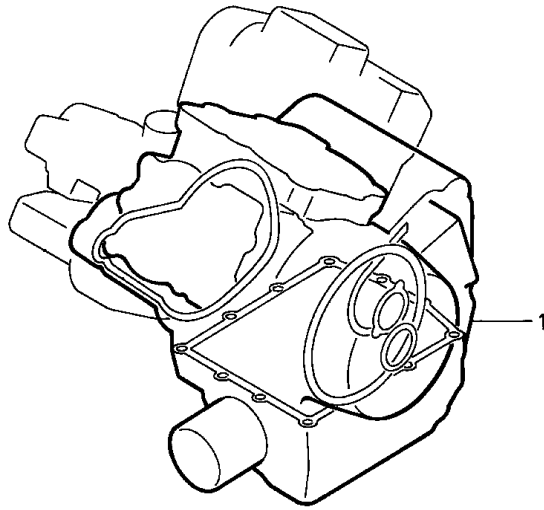

ENG2 - X0004

Block EOP-2 GASKET KIT B

Refnr	Part Number	Parts Description	Unit Qty	Repair Qty
1	061B1-MS8-000	GASKET KIT B	001	0
1	11394-MR1-000	GASKET, R. COVER	001	0
1	11395-MR1-000	GASKET, L. COVER	001	0
1	19226-MM9-000	GASKET, WATER PUMP COVER	001	0
1	90425-300-000	WASHER, 11MM	001	0
1	91301-250-000	O-RING, 21.5MM	001	0
1	91302-MB0-013	O-RING, 32.95X2.62 (ARAI)	001	0
1	91303-377-000	O-RING, 13.8X2.5	001	0
1	91303-KF0-003	O-RING, 14.8X2.4 (ARAI)	002	0
1	91305-MG7-003	O-RING, 5X1.7 (ARAI)	002	0
1	91309-425-003	O-RING, 24.4X3.1 (ARAI)	001	0
1	91313-393-003	O-RING, 7.8X2.2 (ARAI)	001	0
1	91313-MB0-003	O-RING, 14.7X2.2 (ARAI)	001	0
1	91315-MF5-003	SEAL, OIL PIPE	002	0
1	91318-ME5-003	O-RING, 5.6X1.9 (ARAI)	001	0
1	91319-300-000	O-RING, 13X2.5	001	0
1	91356-425-003	O-RING, 30MM	001	0
1	94109-14000-	WASHER, DRAIN PLUG, 14MM	001	0
1	061B1-MS8-010	GASKET KIT B (COMPONENT PARTS)	001	0
1	91303-428-003	O-RING, 7.7X2.5	001	0