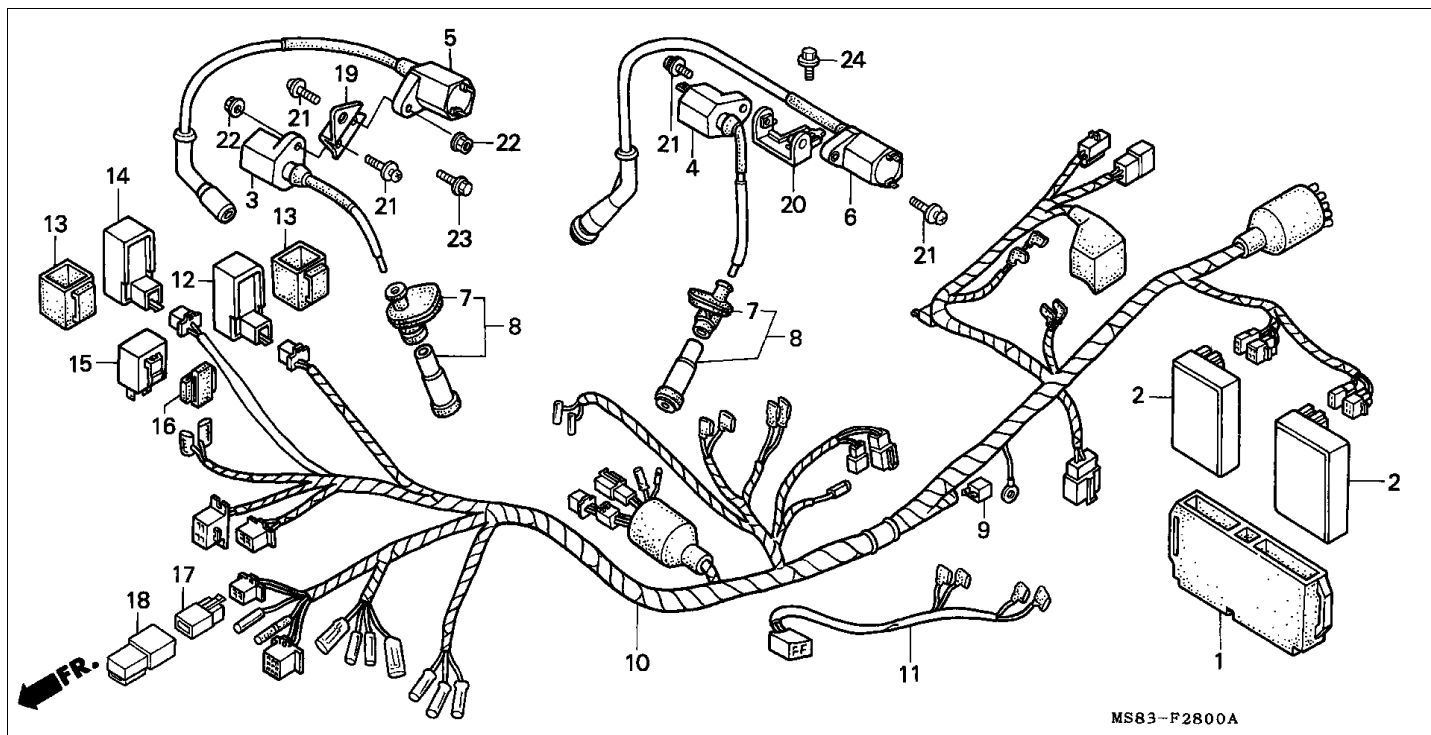

Block F-28 WIRE HARNESS/ IGNITION COIL

Refrn	Part Number	Parts Description	Unit Qty	Repair Qty
1	30401-MM9-000	CUSHION, C.D.I. UNIT	001	0
2	30410-MS8-610	C.D.I. UNIT	002	0
3	30510-MM9-000	COIL COMP., IGNITION (1)	001	0
4	30520-MM9-000	COIL COMP., IGNITION (2)	001	0
5	30540-MS8-000	COIL COMP., IGNITION (4)	001	0
6	30550-MM9-000	COIL COMP., IGNITION (5)	001	0
7	30605-MF5-000	SEAL, PLUG CAP	002	0
8	30701-MF5-000	CAP ASSY., NOISE SUPPRESSOR	002	0
9	31700-124-008	RECTIFIER ASSY., SILICON (SHINDENGEN)	001	0
10	32100-MS8-870	HARNESS, WIRE	001	0
11	32102-MS8-000	SUB HARNESS	001	0
12	36100-MG7-008	RELAY, FUEL CUT	001	0
13	36101-MB1-000	SUSPENSION, FUEL CUT RELAY	002	0
14	37640-MB1-701	CHECK UNIT, PILOT LAMP	001	0
15	38301-MF8-771	RELAY COMP., WINKER (TATEISHI)	001	0
15	38301-MF8-773	RELAY COMP., WINKER (MITSUBA)	001	0
16	38306-KJ6-740	SUSPENSION, WINKER RELAY	001	0
17	38501-GN2-014	RELAY COMP., STARTER (MITSUBA)	001	0
18	38506-GC7-611	SUSPENSION, STARTER RELAY (MITSUBA)	001	0
19	50155-MM9-000	STAY, FR. IGNITION COIL	001	0
20	50189-MS8-000	STAY, RR. IGNITION COIL	001	0
21	93893-0502207	SCREW-WASHER, 5X22	004	0
22	94050-05000-	NUT, FLANGE, 5MM	002	0
23	95700-0601208	BOLT, FLANGE, 6X12	001	0
24	95701-0601000	BOLT, FLANGE, 6X10	001	0