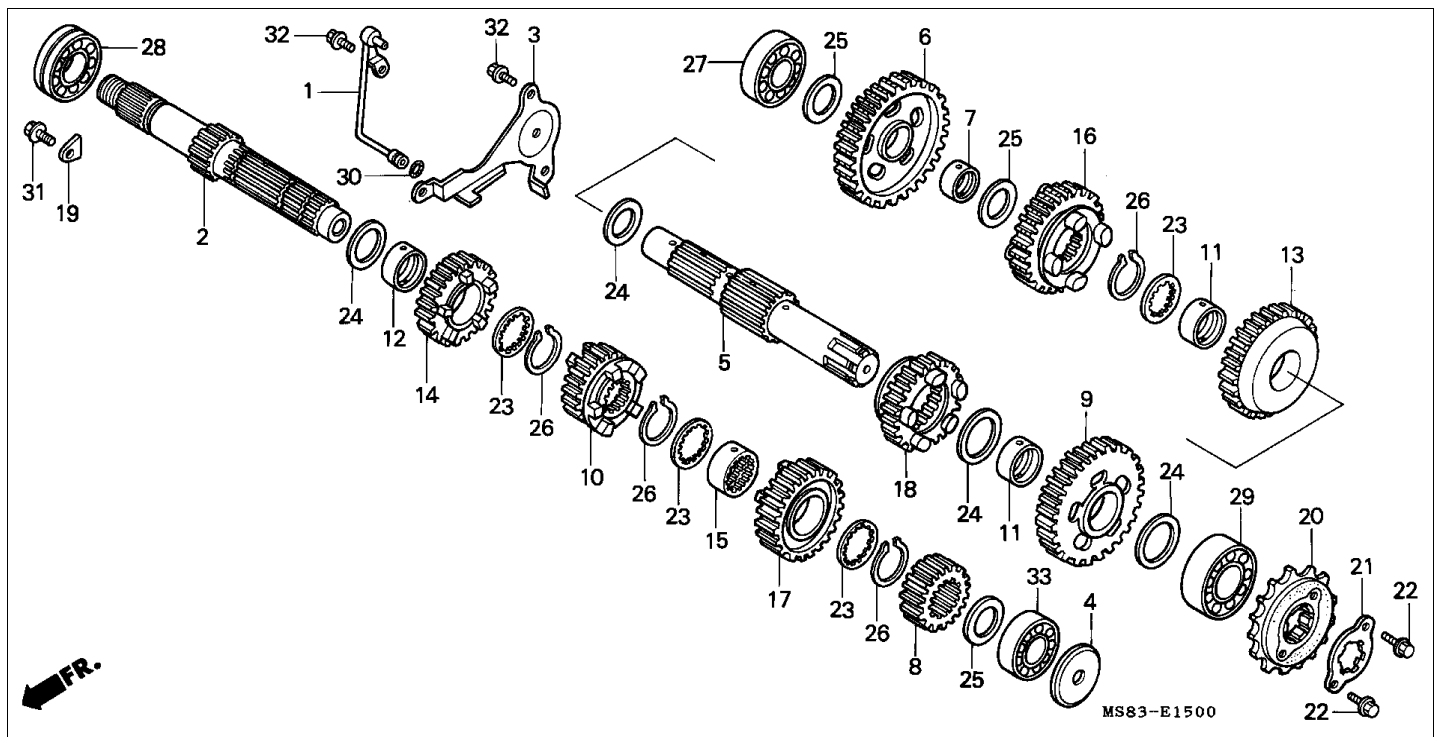

Block E-15 TRANSMISSION

Refrn	Part Number	Parts Description	Unit Qty	Repair Qty
1	15520-MM9-000	PIPE COMP., TRANSMISSION FEED OIL	001	0
1	15520-MS6-000	PIPE COMP., OIL FEED	001	0
2	23210-MS8-000	MAINSHAFT COMP. (13T)	001	0
3	23212-MM9-000	PLATE, BEARING SETTING	001	0
4	23219-MF5-000	PLATE, OIL GUIDE	001	0
5	23220-KW9-000	COUNTERSHAFT	001	0
6	23421-MS8-000	GEAR, COUNTERSHAFT LOW (36T)	001	0
7	23422-MB0-010	COLLAR, 20X11.8	001	0
8	23431-MN8-000	GEAR, MAINSHAFT SECOND (17T)	001	0
9	23441-MN8-000	GEAR, COUNTERSHAFT SECOND (32T)	001	0
10	23451-MS8-000	GEAR, MAINSHAFT THIRD (20T)	001	0
11	23455-HA7-670	BUSH, COUNTERSHAFT THIRD	002	0
12	23455-MM9-000	BUSH, 25X28X15	001	0
13	23461-MS8-010	GEAR, COUNTERSHAFT THIRD (29T)	001	0
14	23471-MS8-000	GEAR, MAINSHAFT FOURTH (23T)	001	0
15	23472-MR1-000	COLLAR, SPLINE, 25X28X15	001	0
16	23481-MS8-000	GEAR, COUNTERSHAFT FOURTH (27T)	001	0
17	23491-MS8-000	GEAR, MAINSHAFT FIFTH (29T)	001	0
18	23501-MS8-000	GEAR, COUNTERSHAFT FIFTH (28T)	001	0
19	23521-MM9-000	PLATE, BEARING SETTING	001	0
20	23801-MN8-000	SPROCKET, DRIVE (16T)	001	0
21	23811-MN8-000	PLATE, FIXING	001	0
22	90118-958-003	BOLT, FLANGE, 6X12	002	0
23	90451-KY2-000	WASHER, SPLINE, 25X31X1.5	004	0
24	90456-MA6-000	WASHER, THRUST, 25MM	004	0
25	90554-700-000	WASHER, THRUST, 20MM	003	0
26	90601-107-000	CIRCLIP, 25MM	004	0
27	91003-MG2-791	BEARING, RADIAL BALL, 6204U (TOYO)	001	0
27	91003-MG2-792	BEARING, RADIAL BALL, 6204U (KOYO)	001	0
28	91007-393-003	BEARING, RADIAL BALL, 6322	001	0
29	91014-969-003	BEARING, RADIAL BALL, 5205 (NTN)	001	0
30	91318-ME5-003	O-RING, 5.6X1.9 (ARAI)	001	0
31	95701-0601200	BOLT, FLANGE, 6X12	001	0
32	95701-0601600	BOLT, FLANGE, 6X16	002	0
33	96100-6204000	BEARING, RADIAL BALL, 6204	001	0