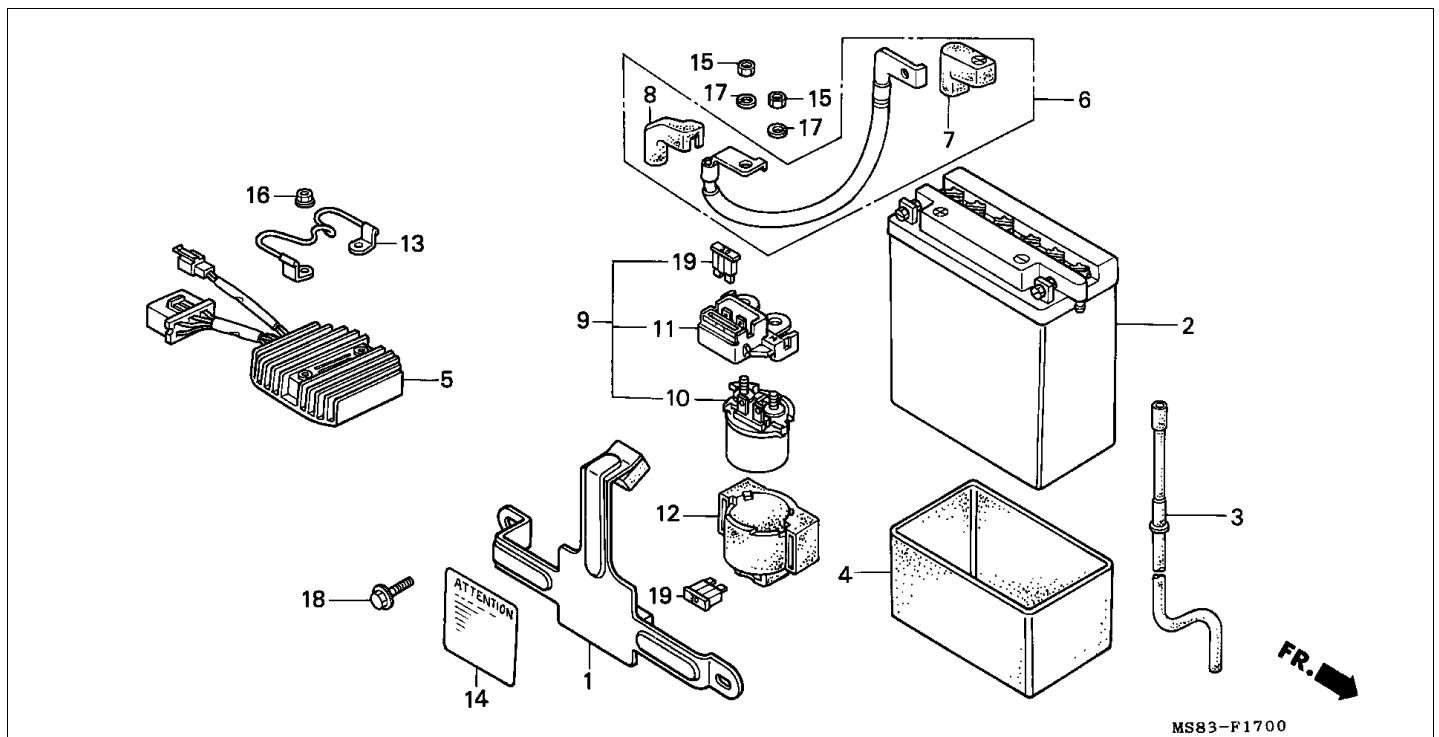

MS83-F1700

Block F-17 BATTERY

Refrnr	Part Number	Parts Description	Unit Qty	Repair Qty
1	17250-MS8-000	BAND, BATTERY	001	0
2	31500-MK4-612	BATTERY (YB14-B2 YUASA)	001	0
3	31503-MM9-000	TUBE, BATTERY BREATHER	001	0
4	31511-MM9-000	CASE, BATTERY	001	0
5	31600-MS8-000	RECTIFIER ASSY., REGULATOR	001	0
6	32401-MM9-000	CABLE, STARTING MAGNETIC BATTERY	001	0
7	32414-MM9-000	COVER A, BATTERY TERMINAL	001	0
8	32416-MF5-000	COVER B, MAGNETIC SWITCH	001	0
9	35850-MK3-671	SWITCH ASSY., STARTER MAGNETIC	001	0
10	35851-MF5-751	SWITCH COMP., STARTER MAGNETIC	001	0
11	35855-MG7-751	HOLDER ASSY., FUSE	001	0
12	35856-MF5-751	RUBBER, SHOCK	001	0
13	80123-MS8-000	GUARD, REGULATOR	001	0
14	87506-MM9-600	MARK, BATTERY CAUTION	001	0
15	94002-060000S	NUT, HEX., 6MM	002	0
16	94050-06000-	NUT, FLANGE, 6MM	002	0
17	94111-06000-	WASHER, SPRING, 6MM	002	0
18	95701-0600807	BOLT, FLANGE, 6X8	002	0
19	98200-33000-	FUSE, BLADE (30A)	002	0