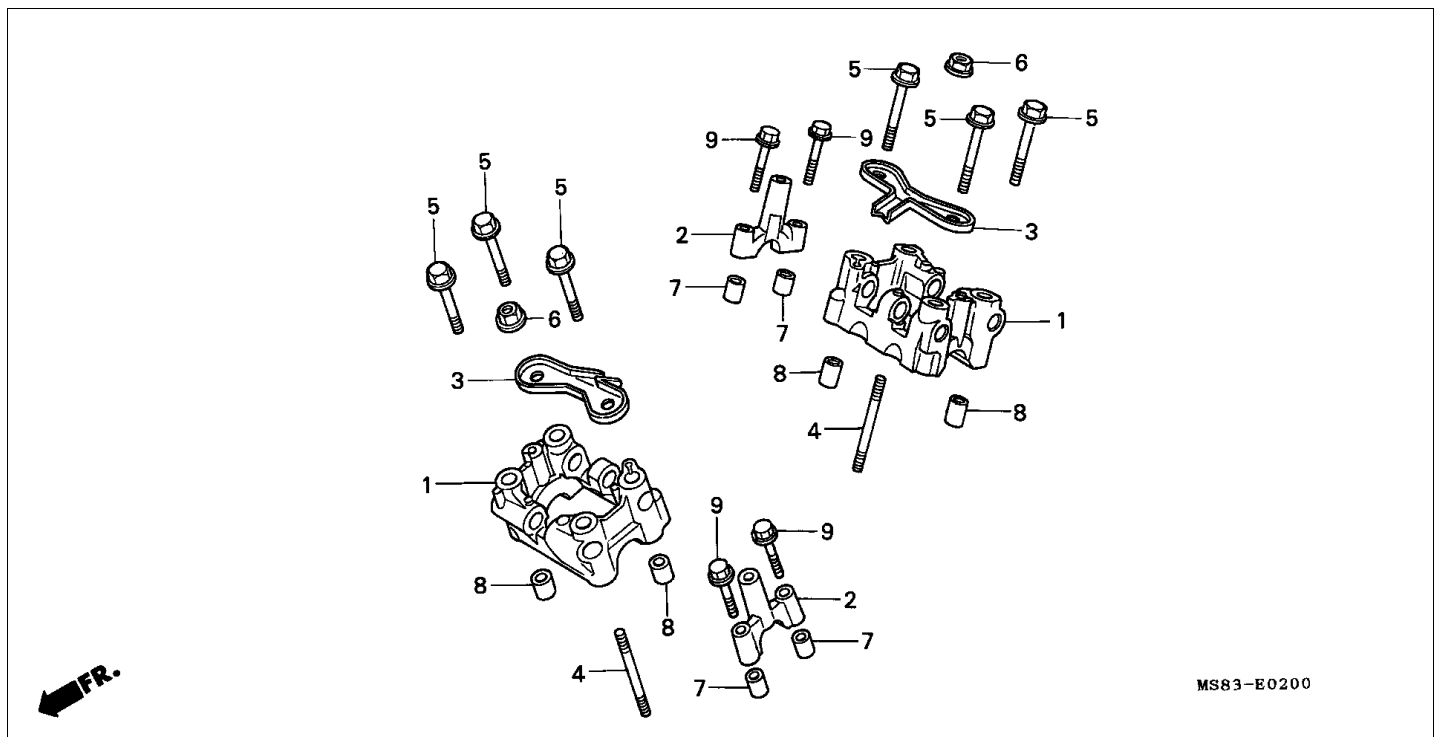

Block E-1 CYLINDER HEAD COVER

Refnr	Part Number	Parts Description	Unit Qty	Repair Qty
1	12310-MS8-000	COVER, FR. CYLINDER HEAD	001	0
2	12320-MS8-000	COVER, RR. CYLINDER HEAD	001	0
3	12351-MF5-000	COVER, TAPPET ADJUSTING HOLDER	002	0
4	12361-MF5-000	CAP, TAPPET ADJUSTING HOLDER	002	0
5	12391-MF5-750	GASKET, HEAD COVER	002	0
6	90011-MA6-000	BOLT, FLANGE, 6X30	004	0
7	90541-MB0-000	WASHER, MOUNTING RUBBER	004	0
8	90542-MB0-000	RUBBER, MOUNTING	004	0
9	91303-MF5-003	O-RING, 44X3 (ARAI)	002	0
10	91304-MF5-003	O-RING, 62.4X2.5 (ARAI)	002	0
11	91413-679-000	CLIP, 2X70	001	0
12	96001-0602000	BOLT, FLANGE, 6X20	004	0

Block E-2 CAMSHAFT HOLDER

Refnr	Part Number	Parts Description	Unit Qty	Repair Qty
1	12223-MF5-030	HOLDER, RR. CAMSHAFT	002	0
2	12225-MF5-000	HOLDER, SIDE CAMSHAFT	002	0
3	12226-MF5-000	PLATE, VALVE OIL GUIDE	002	0
4	90013-MF5-000	BOLT, STUD, 8X50	002	0
5	90066-MC7-000	BOLT, FLANGE, 8X68	006	0
6	94050-08080-	NUT, FLANGE, 8MM	002	0
7	94301-08140-	DOWEL PIN, 8X14	004	0
8	94301-10160-	DOWEL PIN, 10X16	004	0
9	96001-0604000	BOLT, FLANGE, 6X40	004	0

Block E-5 CAM CHAIN/TENSIONER

Refnr	Part Number	Parts Description	Unit Qty	Repair Qty
1	14322-MR1-000	SPROCKET, CAM (40T)	002	0
2	14401-MN1-671	CHAIN, CAM (BORG WARNER)(118L)	002	0
3	14510-MR1-000	TENSIONER COMP., CAM CHAIN	002	0
4	14516-MG8-003	SPRING, CAM CHAIN TENSIONER (NIPPON HATSUJO)	002	0
5	14522-MR1-000	GUIDE, CAM CHAIN	002	0
6	14531-MN8-000	RUBBER, FR. CUSHION	001	0
7	14532-MN8-000	RUBBER, RR. CUSHION	001	0
8	14623-MF5-000	PLATE A, TENSIONER SETTING	001	0
9	14624-MF5-000	PLATE B, TENSIONER SETTING	001	0
10	90021-KE9-000	BOLT, SPECIAL, 6MM	004	0
11	90086-MF5-000	BOLT, FLANGE KNOCK, 7X13	004	0
12	90441-706-000	WASHER, SEALING, 6MM	004	0
13	95701-0601400	BOLT, FLANGE, 6X14	001	0
14	95701-0601600	BOLT, FLANGE, 6X16	001	0