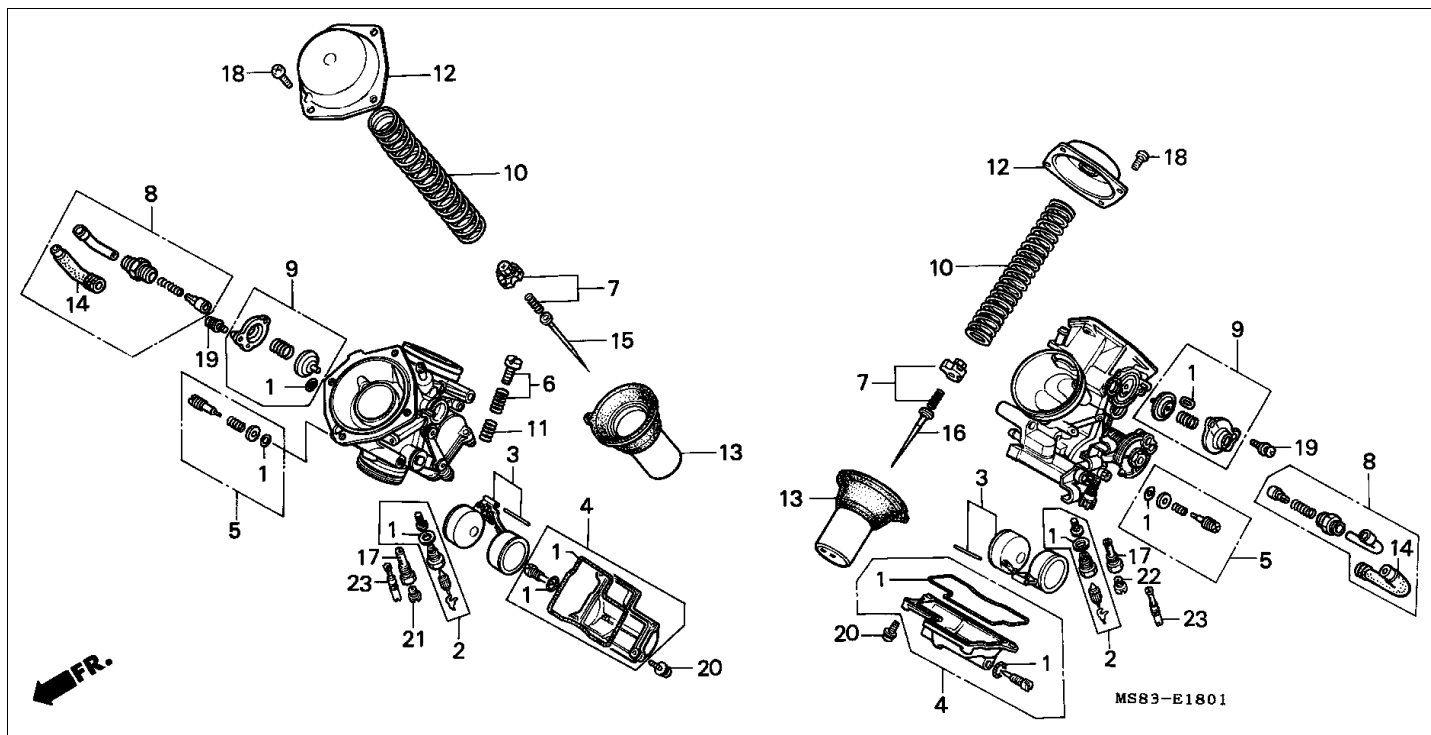

Block E-18-1 CARBURETOR (COMPONENT PARTS)

Refrn	Part Number	Parts Description	Unit Qty	Repair Qty
1	16010-MR1-691	GASKET SET	002	0
2	16011-MS8-004	SEAT SET, VALVE	002	0
3	16013-ML7-004	FLOAT SET	002	0
4	16015-MS8-014	CHAMBER SET, FLOAT	002	0
5	16016-MN8-004	SCREW SET	002	0
6	16029-MN4-003	SCREW SET	001	0
7	16037-ME5-671	PLATE SET, VALVE	002	0
8	16046-MR1-004	VALVE SET, STARTER	002	0
9	16048-MS8-004	VALVE SET, AIR CUT	002	0
10	16050-MF5-671	SPRING, VACUUM PISTON	002	0
11	16052-ME9-672	SPRING	001	0
12	16107-MM9-621	TOP	002	0
13	16111-MS8-004	PISTON COMP., VACUUM	002	0
14	16118-ME9-671	CAP, CABLE SEALING	002	0
15	16131-MM9-621	NEEDLE COMP., JET (FR.)	001	0
16	16151-MM9-621	NEEDLE COMP., JET (RR.)	001	0
17	16165-MF5-671	HOLDER, NEEDLE JET	002	0
18	93500-040100A	SCREW, PAN, 4X10	008	0
19	93892-0401200	SCREW-WASHER, 4X12	004	0
20	93892-0401600	SCREW-WASHER, 4X16	008	0
21	99101-393-125	JET, MAIN, #125	001	0
22	99101-393-130	JET, MAIN, #130	001	0
23	99103-427-038	JET, SLOW, #38	002	0