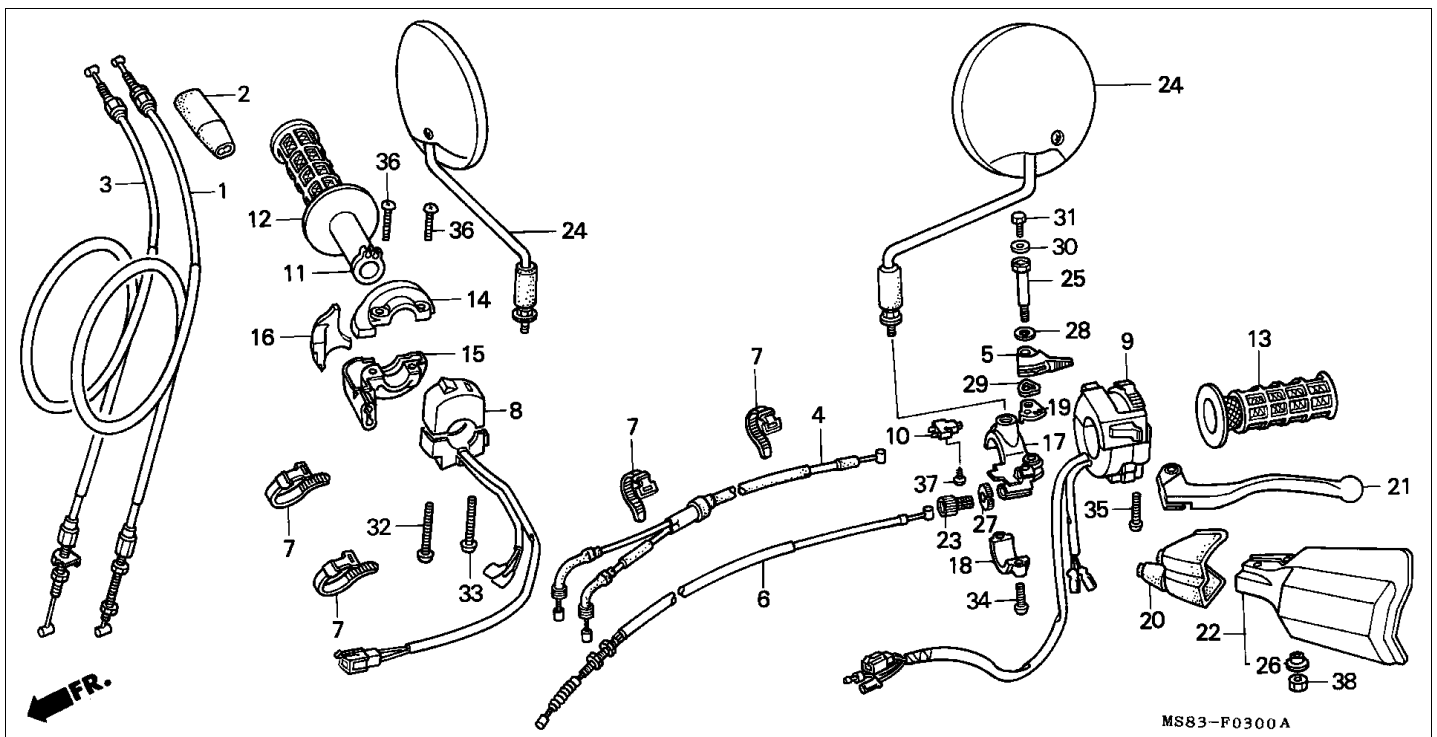

Block F-3 HANDLE LEVER/SWITCH/ CABLE

Refrn	Part Number	Parts Description	Unit Qty	Repair Qty
1	17910-MM9-000	CABLE COMP. A, THROTTLE	001	0
2	17913-KB7-000	COVER, THROTTLE CABLE	001	0
3	17920-MM9-000	CABLE COMP. B, THROTTLE	001	0
4	17950-MS8-000	CABLE COMP., CHOKE	001	0
5	17961-MG2-000	LEVER COMP., CHOKE	001	0
6	22870-MS8-000	CABLE COMP., CLUTCH	001	0
7	32161-404-000	BAND B1, WIRE	004	0
8	35130-MS8-000	SWITCH ASSY., STARTER KILL	001	0
9	35200-MM9-000	SWITCH ASSY., WINKER	001	0
10	35330-MK5-003	SWITCH ASSY., CLUTCH	001	0
11	53141-429-000	PIPE, THROTTLE GRIP	001	0
12	53165-MK5-010	GRIP, R. HANDLE	001	0
13	53166-MK5-010	GRIP, L. HANDLE	001	0
14	53167-KB7-000	HOUSING, UPPER THROTTLE	001	0
15	53168-MG7-000	HOUSING, UNDER THROTTLE	001	0
16	53169-KB7-000	SLIDER, THROTTLE CABLE	001	0
17	53172-MK5-000	BRACKET, L. HANDLE LEVER	001	0
18	53174-KE1-000	HOLDER, L. LEVER BRACKET	001	0
19	53176-MM9-000	PLATE, POINT	001	0
20	53177-MK5-000	COVER, L. HANDLE LEVER	001	0
21	53178-MG7-003	LEVER, L. STEERING HANDLE	001	0
22	53185-MN9-000	GUARD, L. KNUCKLE *NH138*	001	0
23	53192-KA4-710	BOLT, WIRE ADJUSTING	001	0
24	88110-MN9-003	MIRROR ASSY., R. BACK	002	0
25	90114-MK5-000	BOLT, LEVER PIVOT	001	0
26	90127-KF0-770	COLLAR, 6X4	001	0
27	90321-KA4-700	NUT, FIXING	001	0
28	90405-463-000	WASHER, 8MM	001	0
29	90406-KF0-003	WASHER, WAVE	001	0
30	90554-240-000	WASHER B	001	0
31	92201-050120A	BOLT, HEX., 5X12	001	0
32	93500-040320G	SCREW, PAN, 4X32	001	0
33	93500-040450G	SCREW, PAN, 4X45	001	0
34	93500-050160A	SCREW, PAN, 5X16	002	0
35	93500-050200G	SCREW, PAN, 5X20	002	0
36	93500-050200G	SCREW, PAN, 5X20	002	0
37	93901-32320-	SCREW, TAPPING, 3X12	001	0
38	94001-060000S	NUT, HEX., 6MM	001	0