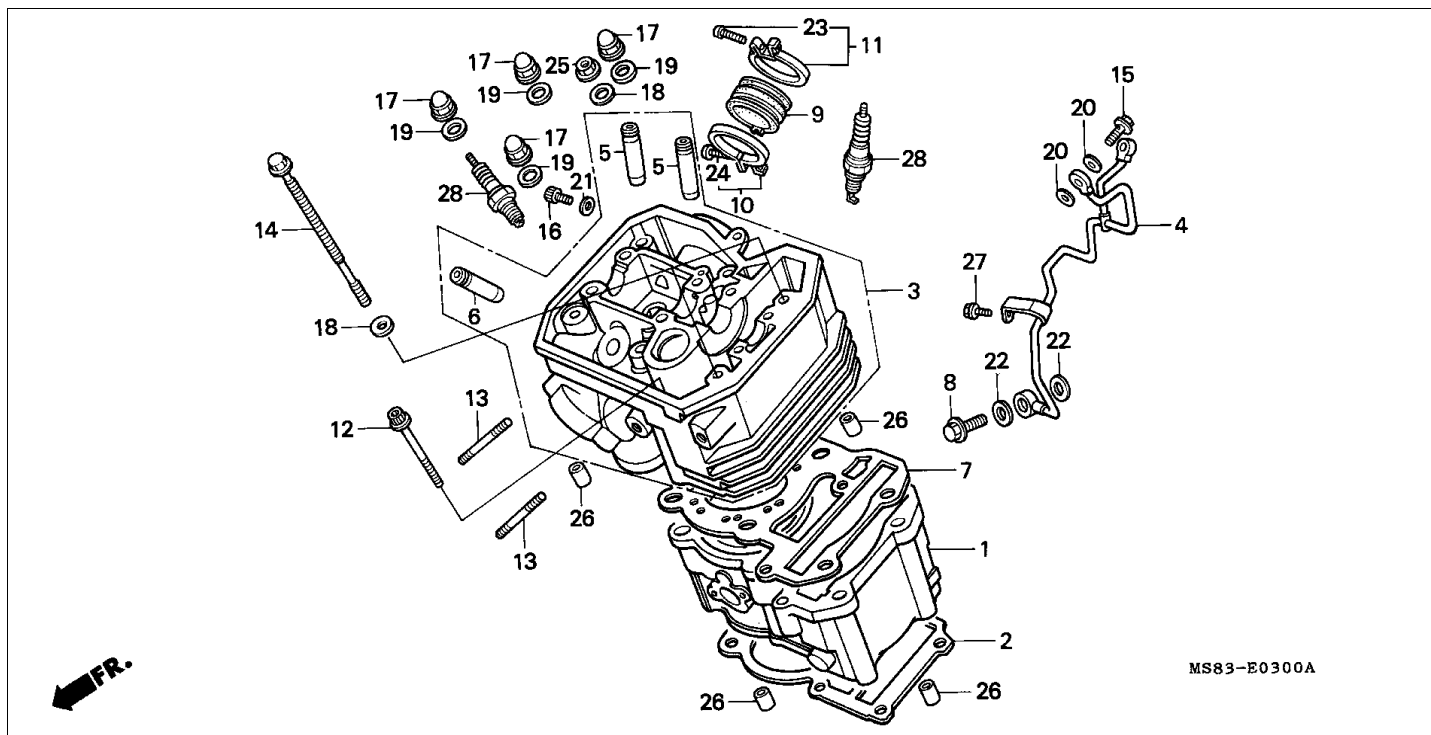

Block E-1 CYLINDER HEAD COVER

Refnr	Part Number	Parts Description	Unit Qty	Repair Qty
1	12310-MS8-000	COVER, FR. CYLINDER HEAD	001	0
2	12320-MS8-000	COVER, RR. CYLINDER HEAD	001	0
3	12351-MF5-000	COVER, TAPPET ADJUSTING HOLDER	002	0
4	12361-MF5-000	CAP, TAPPET ADJUSTING HOLDER	002	0
5	12391-MF5-750	GASKET, HEAD COVER	002	0
6	90011-MA6-000	BOLT, FLANGE, 6X30	004	0
7	90541-MB0-000	WASHER, MOUNTING RUBBER	004	0
8	90542-MB0-000	RUBBER, MOUNTING	004	0
9	91303-MF5-003	O-RING, 44X3 (ARAI)	002	0
10	91304-MF5-003	O-RING, 62.4X2.5 (ARAI)	002	0
11	91413-679-000	CLIP, 2X70	001	0
12	96001-0602000	BOLT, FLANGE, 6X20	004	0

Block E-2 CAMSHAFT HOLDER

Refnr	Part Number	Parts Description	Unit Qty	Repair Qty
1	12223-MF5-030	HOLDER, RR. CAMSHAFT	002	0
2	12225-MF5-000	HOLDER, SIDE CAMSHAFT	002	0
3	12226-MF5-000	PLATE, VALVE OIL GUIDE	002	0
4	90013-MF5-000	BOLT, STUD, 8X50	002	0
5	90066-MC7-000	BOLT, FLANGE, 8X68	006	0
6	94050-08080-	NUT, FLANGE, 8MM	002	0
7	94301-08140-	DOWEL PIN, 8X14	004	0
8	94301-10160-	DOWEL PIN, 10X16	004	0
9	96001-0604000	BOLT, FLANGE, 6X40	004	0

Block E-5 CAM CHAIN/TENSIONER

Refnr	Part Number	Parts Description	Unit Qty	Repair Qty
1	14322-MR1-000	SPROCKET, CAM (40T)	002	0
2	14401-MN1-671	CHAIN, CAM (BORG WARNER)(118L)	002	0
3	14510-MR1-000	TENSIONER COMP., CAM CHAIN	002	0
4	14516-MG8-003	SPRING, CAM CHAIN TENSIONER (NIPPON HATSUJO)	002	0
5	14522-MR1-000	GUIDE, CAM CHAIN	002	0
6	14531-MN8-000	RUBBER, FR. CUSHION	001	0
7	14532-MN8-000	RUBBER, RR. CUSHION	001	0
8	14623-MF5-000	PLATE A, TENSIONER SETTING	001	0
9	14624-MF5-000	PLATE B, TENSIONER SETTING	001	0
10	90021-KE9-000	BOLT, SPECIAL, 6MM	004	0
11	90086-MF5-000	BOLT, FLANGE KNOCK, 7X13	004	0
12	90441-706-000	WASHER, SEALING, 6MM	004	0
13	95701-0601400	BOLT, FLANGE, 6X14	001	0
14	95701-0601600	BOLT, FLANGE, 6X16	001	0