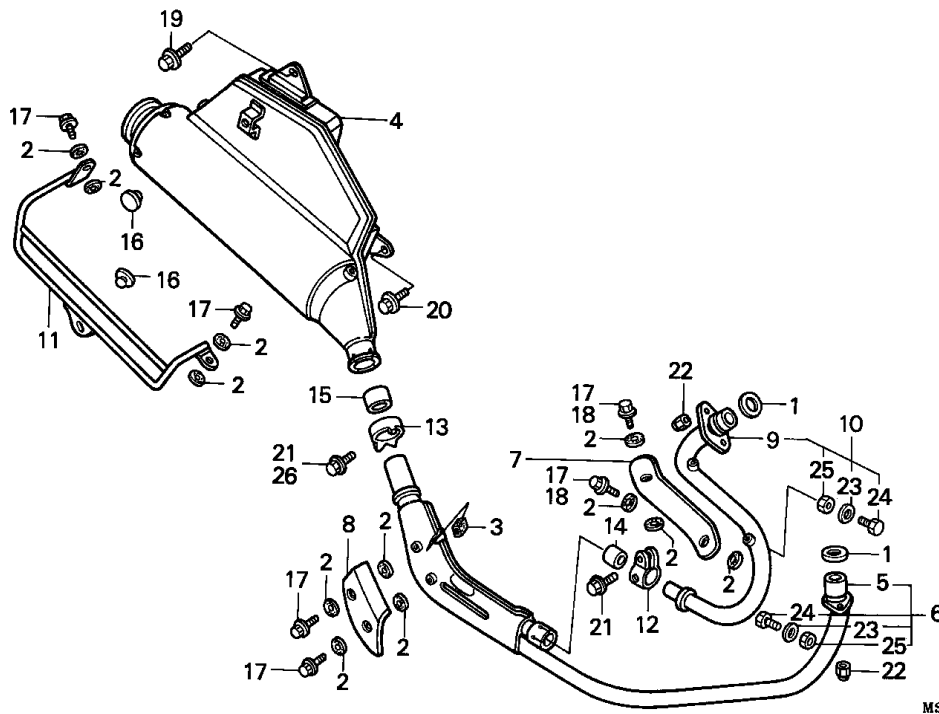

MS83-P1900A

Block F-19 EXHAUST MUFFLER

Refnr	Part Number	Parts Description	Unit Qty	Repair Qty
1	18291-236-000	GASKET, EX. PIPE	002	0
1	18291-MN4-920	GASKET, EX. PIPE	002	0
2	18292-415-000	PACKING, PROTECTOR	012	0
3	18293-147-000	RUBBER, PROTECTOR PACKING	001	0
4	18310-MS8-621	MUFFLER COMP.	001	0
5	18320-MS8-003	PIPE COMP., FR. EX.	001	0
7	18326-MS8-010	PROTECTOR, RR. EX.	001	0
8	18327-MS8-010	PROTECTOR, LOWER EX.	001	0
9	18330-MS8-003	PIPE, RR. EX.	001	0
11	18340-MS8-000	PROTECTOR, MUFFLER	001	0
12	18373-ML0-000	BAND, R. EX. PIPE	001	0
13	18376-KK9-720	BAND, L. RR. MUFFLER	001	0
14	18391-310-000	PACKING, MUFFLER	001	0
15	18392-MJ4-670	PACKING, RR. MUFFLER	001	0
16	83512-KA4-700	RUBBER, SIDE COVER	002	0
17	90101-MM9-000	BOLT, FLANGE, 6X12	004	0
18	90101-MS8-000	BOLT, FLANGE, 6X10	002	0
19	90211-KF0-000	BOLT, FLANGE, 10X30	001	0
20	90212-MN1-670	BOLT, FLANGE, 8X28	001	0
21	90216-MM9-000	BOLT, FLANGE, 8X32	001	0
22	90304-ME1-670	NUT, CAP, 8MM	004	0
26	96300-0803807	BOLT, FLANGE, 8X38	001	0