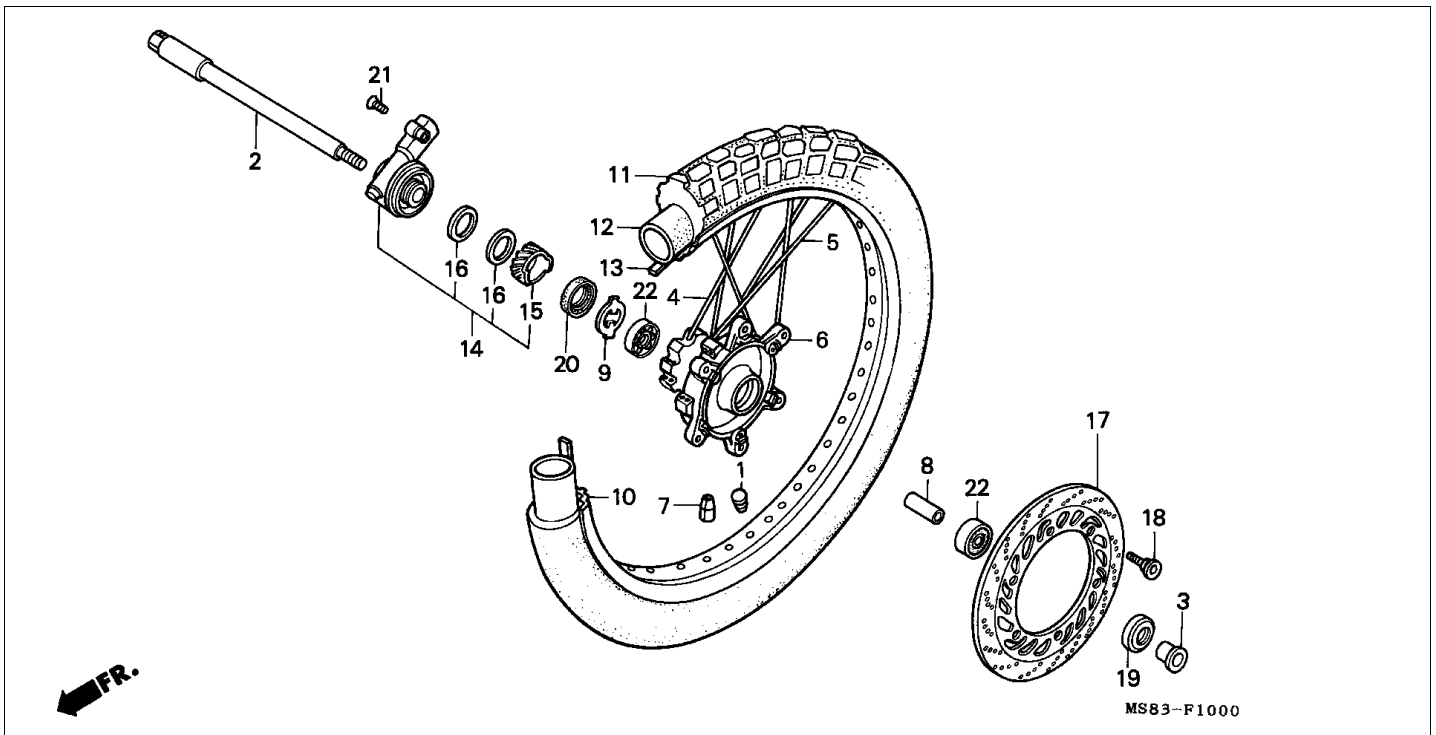

Block F-10 FRONT WHEEL

Refnr	Part Number	Parts Description	Unit Qty	Repair Qty
1	42717-329-000	CAP, RIM HOLE	001	0
2	44301-KF0-000	AXLE, FR. WHEEL	001	0
3	44311-MG3-000	COLLAR, FR. WHEEL	001	0
4	446A0-MM9-000	SPOKE SET A, FR. (B9X250.5)	018	0
5	446B0-MM9-000	SPOKE SET B, FR. (B9X247.0)	018	0
6	44601-MM9-000	HUB, FR. WHEEL	001	0
7	44606-283-000	BALANCER (20G)	N	0
8	44620-MG3-000	COLLAR, FR. WHEEL DISTANCE	001	0
9	44680-MA0-000	RETAINER, GEAR BOX	001	0
10	44701-MM9-003	RIM, FR. WHEEL (1.85X21)	001	0
11	44711-MN9-013	TIRE, FR. (BS) (90/90-21 54S TW41)	001	0
11	44711-MN9-015	TIRE, FR. (DUNLOP) (90/90-21 54S K560)	001	0
12	44712-400-004	TUBE, TIRE (DUNLOP) (2.75/3.00-21)	001	0
12	44712-MG7-003	TUBE, TIRE (BRIDGESTONE)	001	0
13	44713-400-004	FLAP, TIRE (DUNLOP) (1.40/1.60-21)	001	0
13	44713-MG7-003	FLAP, TIRE (BRIDGESTONE) (1.85X21)	001	0
14	44800-MK5-013	BOX ASSY., SPEEDOMETER GEAR	001	0
15	44806-KF0-000	GEAR, SPEEDOMETER	001	0
16	44809-402-000	WASHER, SPEEDOMETER GEAR	002	0
17	45351-MS8-010	DISK, FR. BRAKE	001	0
18	90105-MK5-010	BOLT, DISK, 8X22	006	0
19	90755-229-003	OIL SEAL, 21X37X7 (ARAI)	001	0
19	90755-229-005	OIL SEAL, 21X37X7 (NOK)	001	0
20	91258-410-006	DUST SEAL, 40X50X5 (NOK)	001	0
20	91258-410-013	DUST SEAL, 40X50X5 (ARAI)	001	0
21	93700-050200G	SCREW, OVAL, 5X20	001	0
22	96140-6202010	BEARING, RADIAL BALL, 6202U	002	0
22	96150-6202010	BEARING, RADIAL BALL, 6202UU	002	0