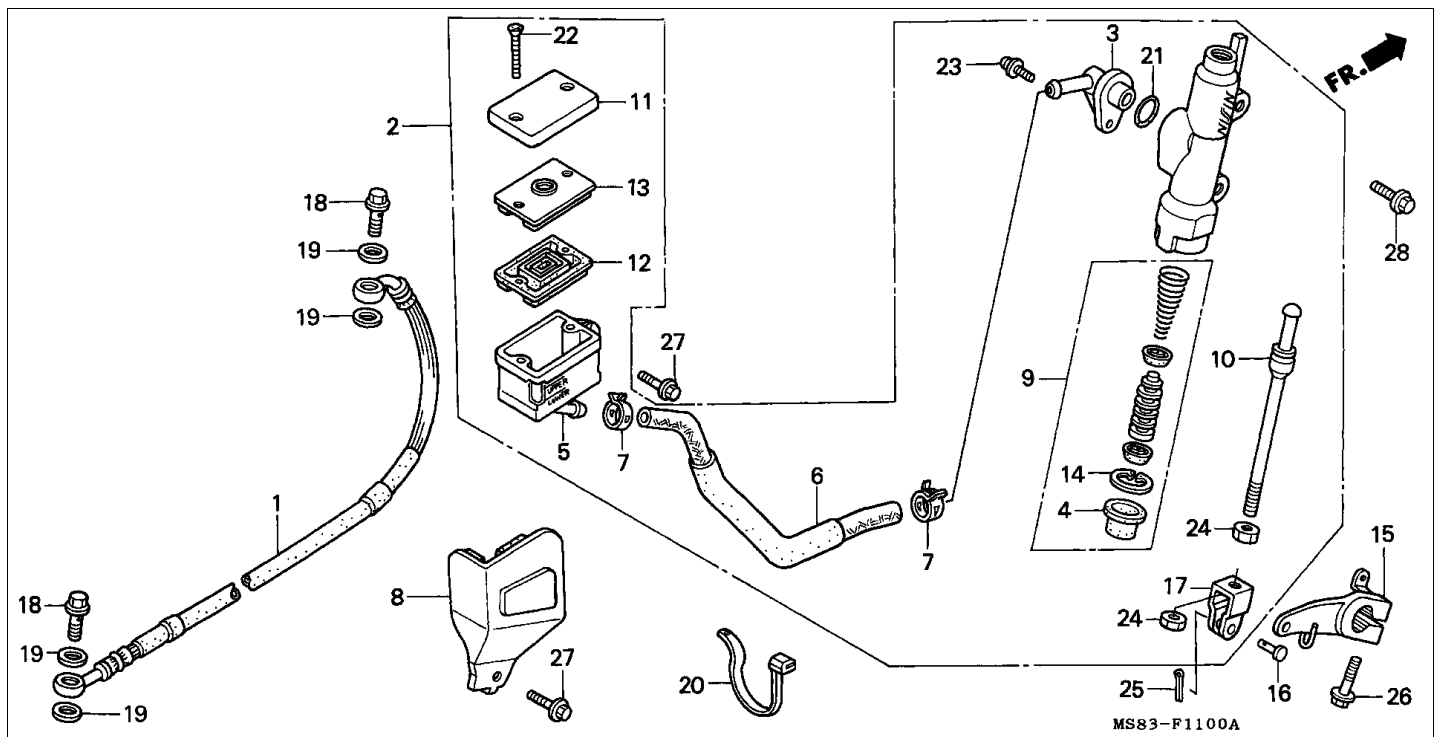

MS83-F1100A

Block F-11 REAR BRAKE MASTER CYLINDER

Refrn	Part Number	Parts Description	Unit Qty	Repair Qty
1	43310-MS8-003	HOSE, RR. BRAKE	001	0
2	43500-MS8-611	CYLINDER ASSY., RR. MASTER	001	0
3	43503-MS8-006	CONNECTOR	001	0
4	43504-MB2-006	BOOT COMP.	001	0
5	43511-KT8-006	CUP COMP., OIL	001	0
6	43512-MS8-006	HOSE, MASTER CYLINDER	001	0
7	43514-445-771	CLAMP, MASTER CYLINDER OIL HOSE	002	0
8	43519-MS8-000	PROTECTOR, OIL CUP HEAT	001	0
9	43520-MB2-305	PISTON SET, MASTER CYLINDER (NISSIN)	001	0
10	43530-MS8-006	ROD COMP., PUSH	001	0
11	45513-KK1-771	CAP, MASTER CYLINDER	001	0
12	45520-MG7-006	DIAPHRAGM	001	0
13	45521-HA2-006	PLATE, DIAPHRAGM	001	0
14	46182-500-013	CIRCLIP	001	0
15	46502-MS8-000	ARM, RR. BRAKE MIDDLE	001	0
16	46503-KW3-000	PIN COMP., BRAKE ROD	001	0
17	46504-MB2-006	JOINT, BRAKE ROD	001	0
18	90145-KM3-750	BOLT, OIL, 10X22	002	0
19	90545-300-000	WASHER, OIL BOLT	004	0
20	90651-MA6-720	BAND, WIRE HARNESS	001	0
21	91212-422-006	O-RING, 14.8X2.4	001	0
22	93600-040401G	SCREW, FLAT, 4X40	002	0
23	93893-0401218	SCREW-WASHER, 4X12	001	0
24	94002-080000S	NUT, HEX., 8MM	002	0
25	94201-20120-	PIN, SPLIT, 2.0X12	001	0
26	95701-0802508	BOLT, FLANGE, 8X25	001	0
27	96500-0601400	BOLT, FLANGE, 6X14	002	0
28	96500-0601600	BOLT, FLANGE, 6X16	002	0