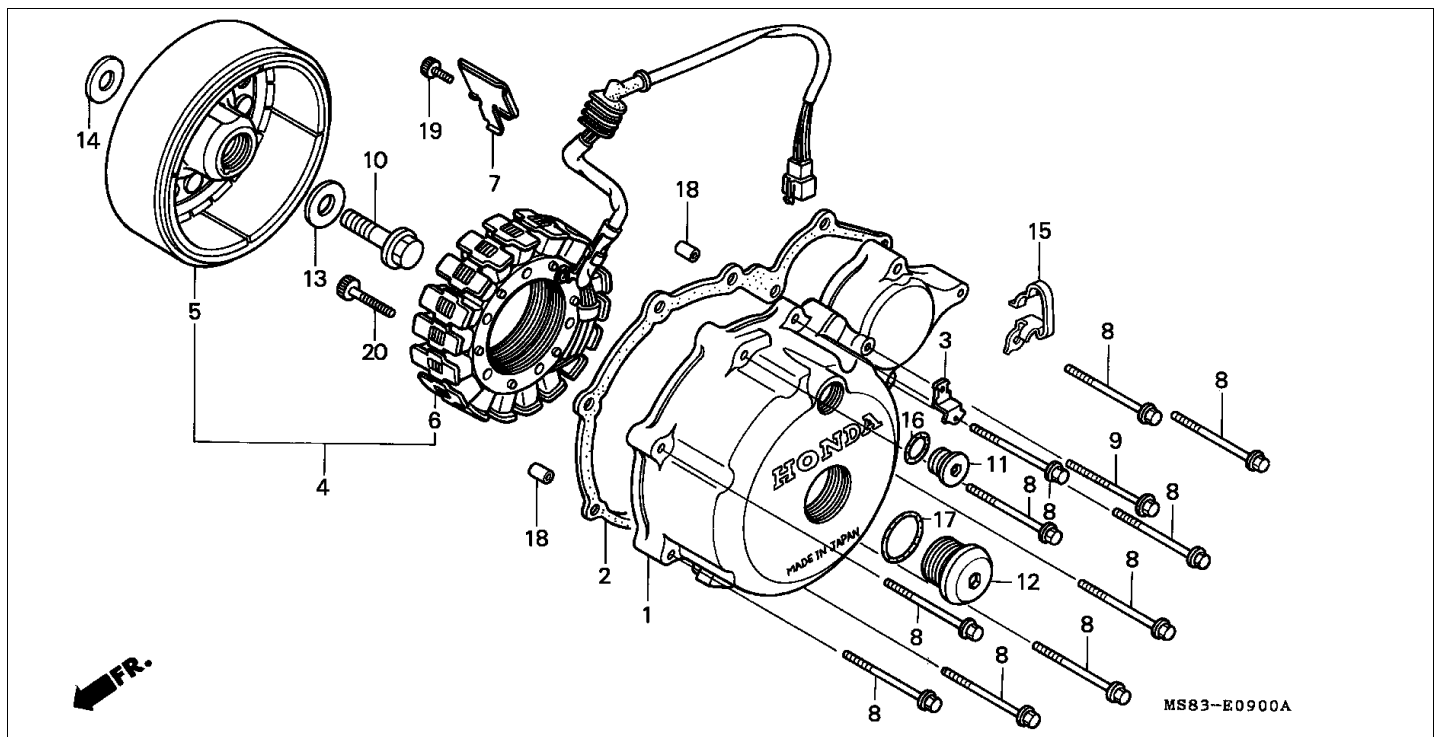

MS83-E0700

Block E-7 CLUTCH

Refnr	Part Number	Parts Description	Unit Qty	Repair Qty
1	15131-MR1-000	SPROCKET, OIL PUMP DRIVE (31T)	001	0
2	22100-MR1-000	OUTER COMP., CLUTCH	001	0
3	22116-MF5-000	COLLAR, PRIMARY DRIVEN	001	0
4	22120-MM9-010	CENTER COMP., CLUTCH	001	0
5	22125-MN8-000	SEAT, JUDDER SPRING	001	0
6	22201-MN8-000	DISK, CLUTCH FRICTION	007	0
6	22201-MN8-700	DISK, CLUTCH FRICTION	007	0
7	22201-302-010	DISK, CLUTCH FRICTION	001	0
8	22350-MR1-000	PLATE, CLUTCH PRESSURE	001	0
9	22361-MR1-000	PLATE, CLUTCH LIFTER	001	0
10	22401-MS8-000	SPRING, CLUTCH	004	0
11	22402-435-000	SPRING, JUDDER	001	0
12	22847-415-000	ROD, CLUTCH LIFTER	001	0
13	23103-MR1-010	GEAR, PRIMARY DRIVE (36T)	001	0
14	23105-MS8-000	PLATE, PULSER	001	0
15	23311-200-000	PLATE A, CLUTCH	007	0
15	22321-MN8-000	PLATE, CLUTCH	007	0
16	90007-MR1-000	BOLT, FLANGE SPECIAL, 6X30	004	0
17	90013-415-000	BOLT, UBS, 12X28	001	0
18	90236-MN8-000	NUT, LOCK, 18MM	001	0
19	90402-PC6-000	WASHER, 12.5X34X5	001	0
20	90432-MR1-000	WASHER, SPECIAL, 18MM	001	0
21	90452-471-000	WASHER, THRUST, 22MM	001	0
22	96100-6001000	BEARING, RADIAL BALL, 6001	001	0

Block E-8 PULSE GENERATOR/ STARTING CLUTCH

Refnr	Part Number	Parts Description	Unit Qty	Repair Qty
1	13111-122-000	PIN, PISTON, 10X33	001	0
2	28101-MS8-000	GEAR, STARTER REDUCTION (38/12T)	001	0
3	28102-ME9-000	PIN, 10X44	001	0
4	28106-ME9-010	GEAR, STARTER (51T)	001	0
5	28110-MM9-000	GEAR COMP., STARTER DRIVEN (75T)	001	0
6	28120-MM9-003	OUTER ASSY., STARTING CLUTCH (BORG WARNER)	001	0
7	28121-MM9-000	OUTER, STARTING CLUTCH	001	0
8	28125-MK5-023	CLUTCH, ONE WAY	001	0
9	30300-MS8-000	GENERATOR ASSY., PULSE	001	0
10	32963-MM9-000	CLAMPER, PULSE	001	0
11	90010-KE5-000	BOLT, SOCKET, 8MM	006	0
12	91021-MF5-841	BEARING, NEEDLE, 30X37X20 (NTN)	001	0
13	95701-0602000	BOLT, FLANGE, 6X20	004	0