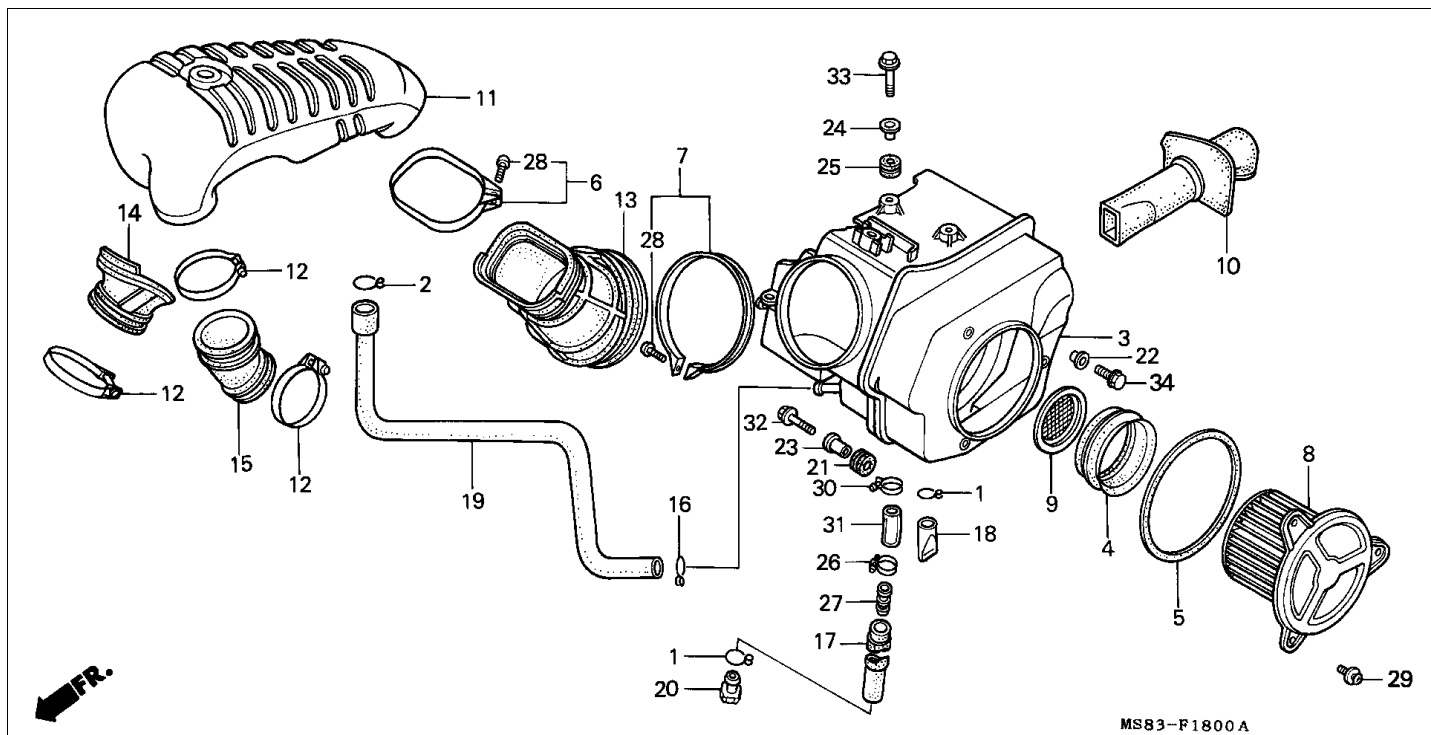

Block F-18 AIR CLEANER

Refrnr	Part Number	Parts Description	Unit Qty	Repair Qty
1	15772-292-010	CLIP, BREATHER TUBE	002	0
2	15772-551-000	CLIP, BREATHER TUBE	001	0
3	17210-MS8-000	CASE COMP., AIR CLEANER	001	0
4	17213-MM9-300	SEAL, ELEMENT	001	0
5	17217-MF5-000	SEAL, AIR CLEANER CAP	001	0
6	17227-MM9-000	BAND, AIR CLEANER	001	0
7	17228-MM9-000	BAND, AIR CLEANER CONNECTING	001	0
8	17230-MM9-000	ELEMENT COMP., AIR CLEANER	001	0
9	17240-MM9-000	TRAP COMP., FRAME	001	0
10	17241-MM9-000	DUCT, AIR CLEANER INTAKE	001	0
11	17253-MM9-000	CHAMBER, AIR CLEANER	001	0
12	17256-358-000	BAND B, AIR CLEANER CONNECTING TUBE	003	0
13	17257-MM9-000	TUBE, MAIN CONNECTING	001	0
14	17258-MF5-000	TUBE, R. AIR CLEANER CHAMBER CONNECTING	001	0
15	17259-MF5-000	TUBE, L. AIR CLEANER CHAMBER CONNECTING	001	0
16	17316-611-000	CLIP, BREATHER TUBE	001	0
17	17357-MM9-000	TUBE B, DRAIN	001	0
18	17358-HA0-680	TUBE, DRAIN	001	0
19	17358-MM9-000	TUBE, OIL BREATHER	001	0
20	17370-382-870	PLUG, BREATHER TUBE	001	0
21	17611-MB1-000	CUSHION, FUEL TANK FR.	001	0
22	33118-MC7-000	COLLAR	001	0
23	61104-MA6-720	COLLAR	001	0
24	90501-MC4-000	COLLAR A, AIR CLEANER CASE	002	0
25	90505-MC4-000	GROMMET A, AIR CLEANER CASE	002	0
26	91462-393-780	CLIP, TUBE	001	0
27	91463-393-780	JOINT, TUBE	001	0
28	93500-050250A	SCREW, PAN, 5X25	002	0
29	93891-0601207	SCREW-WASHER, 6X12	003	0
30	95002-01160-	CLIP, TUBE (A16)	001	0
31	95003-3700631	TUBE, VINYL, 11X15X60 (95003-37001-60M)	001	0
32	95701-0602007	BOLT, FLANGE, 6X20	001	0
33	95701-0602008	BOLT, FLANGE, 6X20	002	0
34	95800-0601208	BOLT, FLANGE, 6X12	001	0