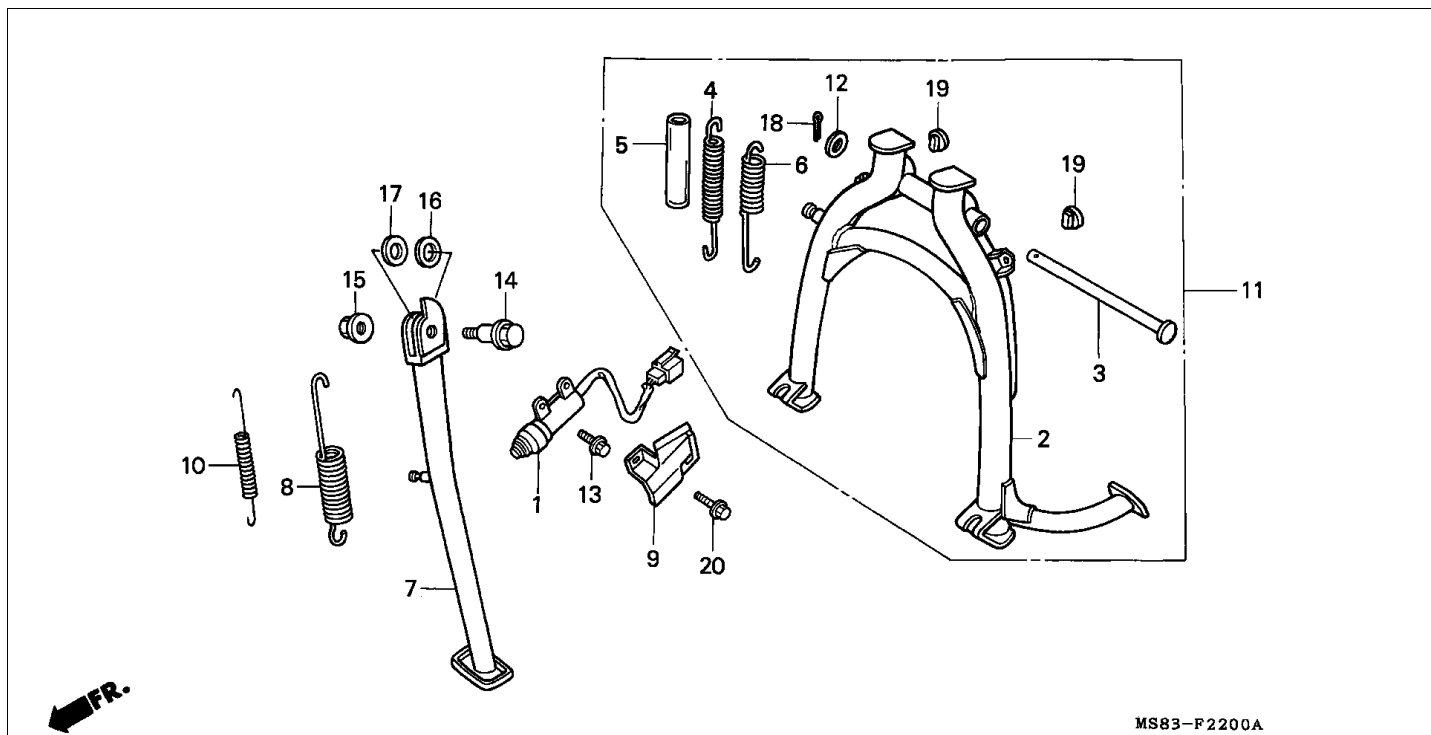

Block F-22 STAND

Refrn	Part Number	Parts Description	Unit Qty	Repair Qty
1	35710-MM9-830	SWITCH ASSY., SIDE STAND	001	0
2	50500-MS8-000	STAND COMP., MAIN	(1)	0
3	50501-MS8-010	SHAFT, MAIN STAND	(1)	0
4	50520-MF2-610	SUB SPRING, MAIN STAND	(1)	0
5	50521-MS8-700	TUBE	(1)	0
6	50522-KE8-000	SPRING, MAIN STAND	(1)	0
7	50530-MS8-000	BAR COMP., SIDE STAND	001	0
8	50535-MM9-610	SPRING, SIDE STAND	001	0
9	50535-MS8-000	COVER, SIDE STAND SWITCH	001	0
10	50542-MM9-830	SUB SPRING, SIDE STAND	001	0
11	50600-MS8-811	STAND SET, MAIN	(1)	0
12	50715-KE8-000	PLATE, PILLION STEP SIDE	(1)	0
13	90103-MM9-830	BOLT, FLANGE, 6X16	002	0
14	90108-MM9-000	SCREW, SIDE STAND PIVOT	001	0
14	90108-KV6-000	SCREW, SIDE STAND PIVOT	001	0
15	90203-MF9-710	NUT, SIDE STAND	001	0
16	90501-MF9-710	WASHER, THRUST, 24X13	001	0
17	90502-MF9-710	WASHER, THRUST, 24X10	001	0
18	94201-25350-	PIN, SPLIT, 2.5X35	(1)	0
19	95011-62000-	RUBBER B, STAND STOPPER	(2)	0
20	90103-MM9-830	BOLT, FLANGE, 6X16	001	0