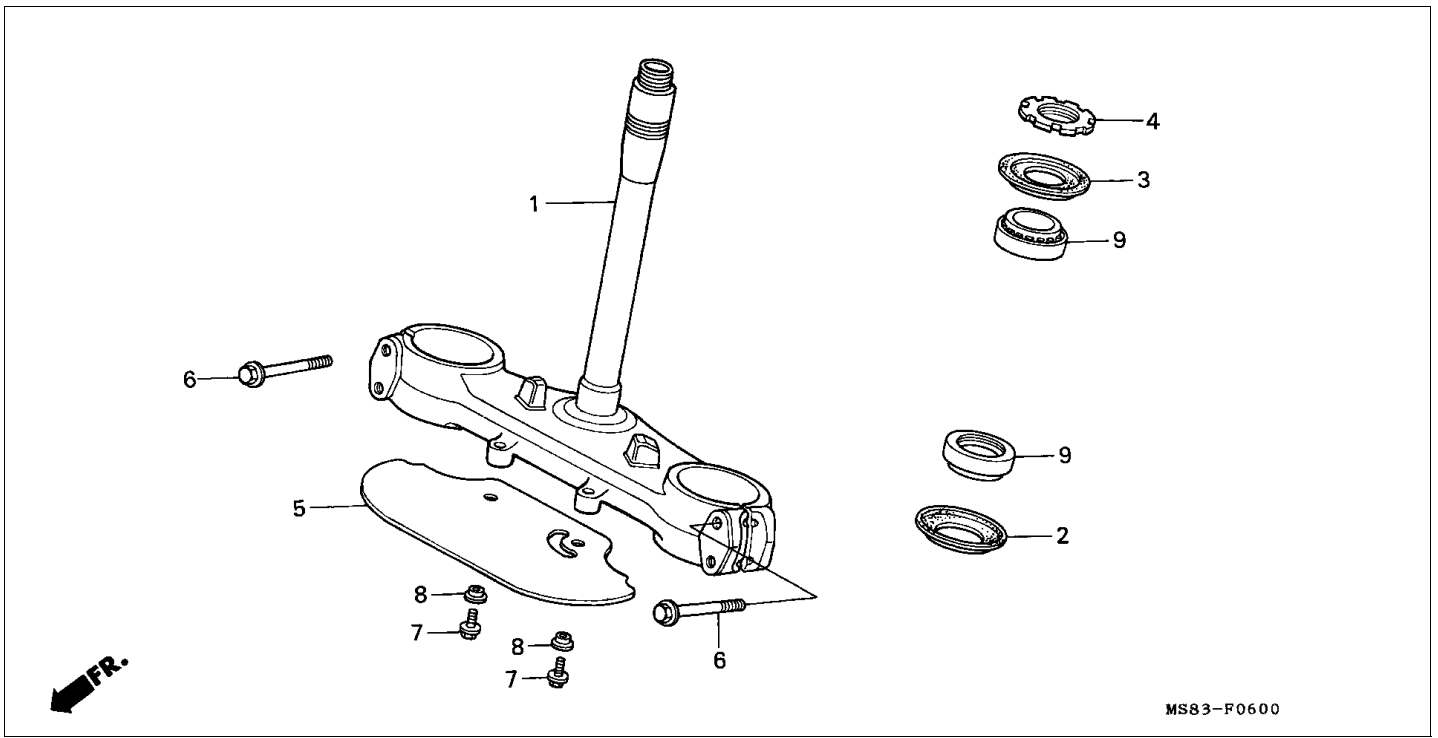

Block F-6 STEERING STEM

Refnr	Part Number	Parts Description	Unit Qty	Repair Qty
1	53200-MS8-000	STEM COMP., STEERING	001	0
2	53214-KA4-701	DUST SEAL, STEERING HEAD (ARAI)	001	0
3	53214-MM9-003	DUST SEAL, STEERING HEAD (ARAI)	001	0
3	53214-MM9-005	DUST SEAL, STEERING HEAD (NOK)	001	0
4	53229-KN5-650	THREAD, STEERING HEAD TOP	001	0
5	61120-MM9-000	PLATE, AIR GUIDE	001	0
6	90107-KF0-000	BOLT, FLANGE, 8X40	004	0
7	90111-ML0-730	BOLT, FLANGE, 6MM	002	0
8	90556-MB4-000	WASHER	002	0
9	91015-425-832	BEARING, HEAD PIPE UPPER (NACHI)	002	0