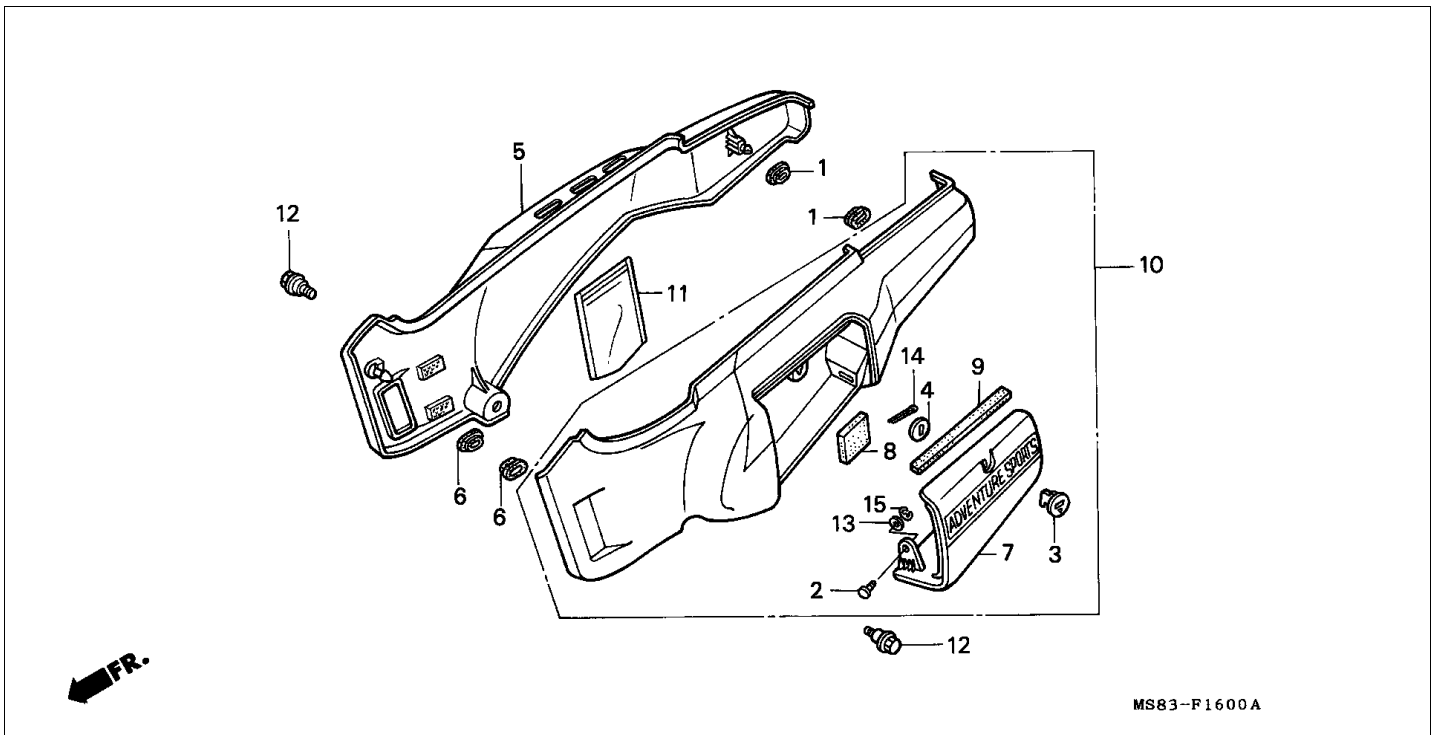

Block F-16 SIDE COVER

Refnr	Part Number	Parts Description	Unit Qty	Repair Qty
1	11346-MB4-770	GROMMET, RR. COVER (A)	002	0
2	64314-KS4-000	PIN, FUEL LID	002	0
3	83507-MJ1-000	BODY, KEY	001	0
4	83508-MJ1-000	WASHER, KEY BODY	001	0
5	83520-MS8-000	COVER SET, R. SIDE (WL) *NH138*	001	0
6	83551-300-000	GROMMET, AIR CLEANER CASE	002	0
7	836A0-MS8-000	LID SET, SIDE COVER (WL) *NH138*	001	0
9	83603-MS8-000	CUSHION, SIDE COVER LID (B)	001	0
10	83620-MS8-000	COVER SET, L. SIDE (WL) *NH138*	001	0
11	83642-GM2-000	BAG, OWNERS MANUAL	001	0
12	90102-MM9-010	BOLT, SPECIAL, 6X14	002	0
13	94101-04800-	WASHER, PLAIN, 4MM	002	0
14	94201-20100-	PIN, SPLIT, 2.0	001	0
15	94540-03028-	E-RING, 3MM	002	0