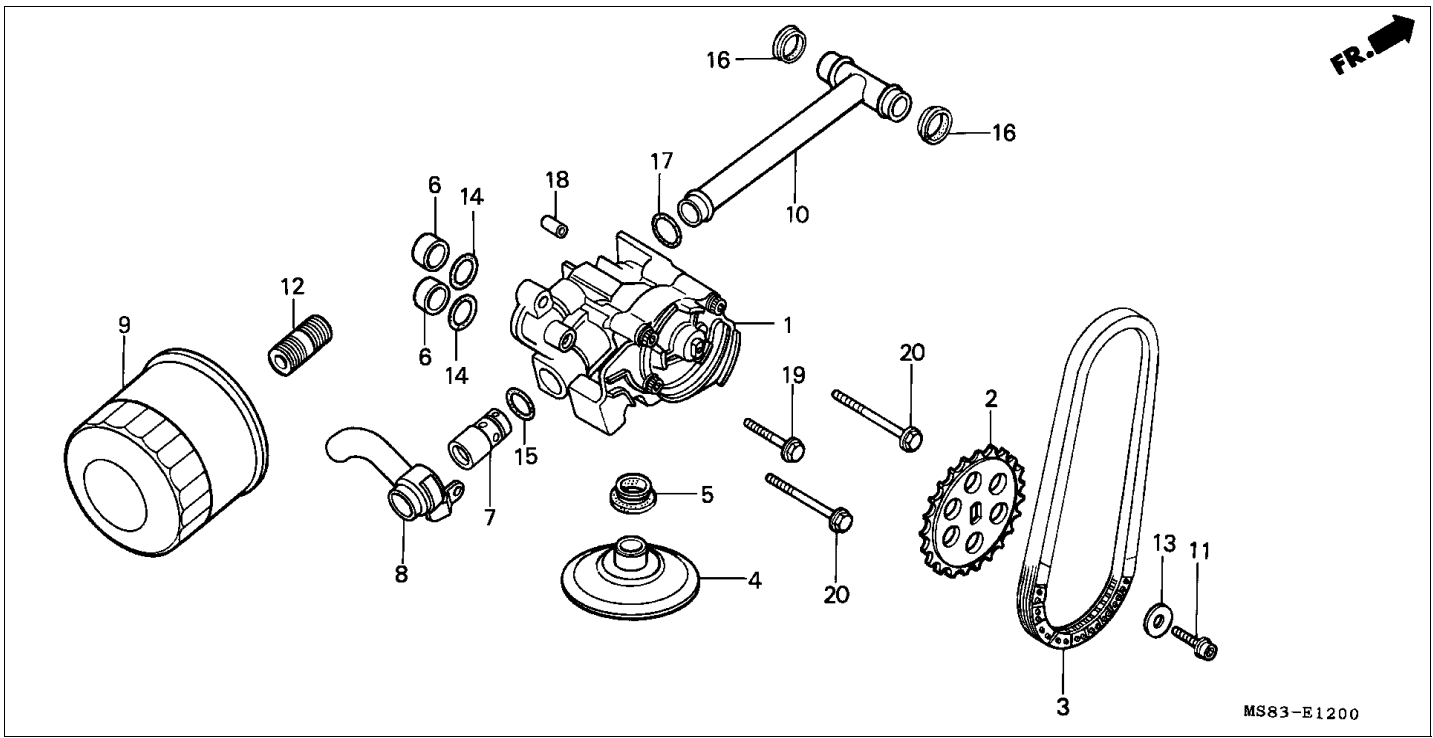

FR.

MS83-E1200

Block E-12 OIL PUMP/OIL FILTER

Refnr	Part Number	Parts Description	Unit Qty	Repair Qty
1	15100-MR1-000	PUMP ASSY., OIL	001	0
2	15134-MR1-000	SPROCKET, OIL PUMP DRIVEN (27T)	001	0
3	15136-MR1-003	CHAIN, OIL PUMP DRIVE (70L) (BORG WARNER)	001	0
4	15153-MR1-000	STRAINER, OIL	001	0
5	15154-425-000	GASKET, OIL STRAINER	001	0
6	15155-300-000	COLLAR, O-RING	002	0
7	15220-MB0-010	VALVE ASSY., RELIEF	001	0
8	15240-MM9-000	PIPE, OIL RELIEF	001	0
9	15410-MM9-003	CARTRIDGE, OIL FILTER (TOYO ROKI)	001	0
10	15511-MF5-000	PIPE, OIL	001	0
11	90009-ME5-000	BOLT, FLANGE SOCKET, 6X14	001	0
12	90019-MB0-000	BOSS, OIL FILTER	001	0
13	90487-MB0-000	WASHER, SHIFT DRUM STOPPER	001	0
14	91303-KF0-003	O-RING, 14.8X2.4 (ARAI)	002	0
15	91313-MB0-003	O-RING, 14.7X2.2 (ARAI)	001	0
16	91315-MF5-003	SEAL, OIL PIPE	002	0
17	91319-300-000	O-RING, 13X2.5	001	0
18	94301-08140-	DOWEL PIN, 8X14	001	0
19	95701-0602800	BOLT, FLANGE, 6X28	001	0
20	95701-0604500	BOLT, FLANGE, 6X45	002	0