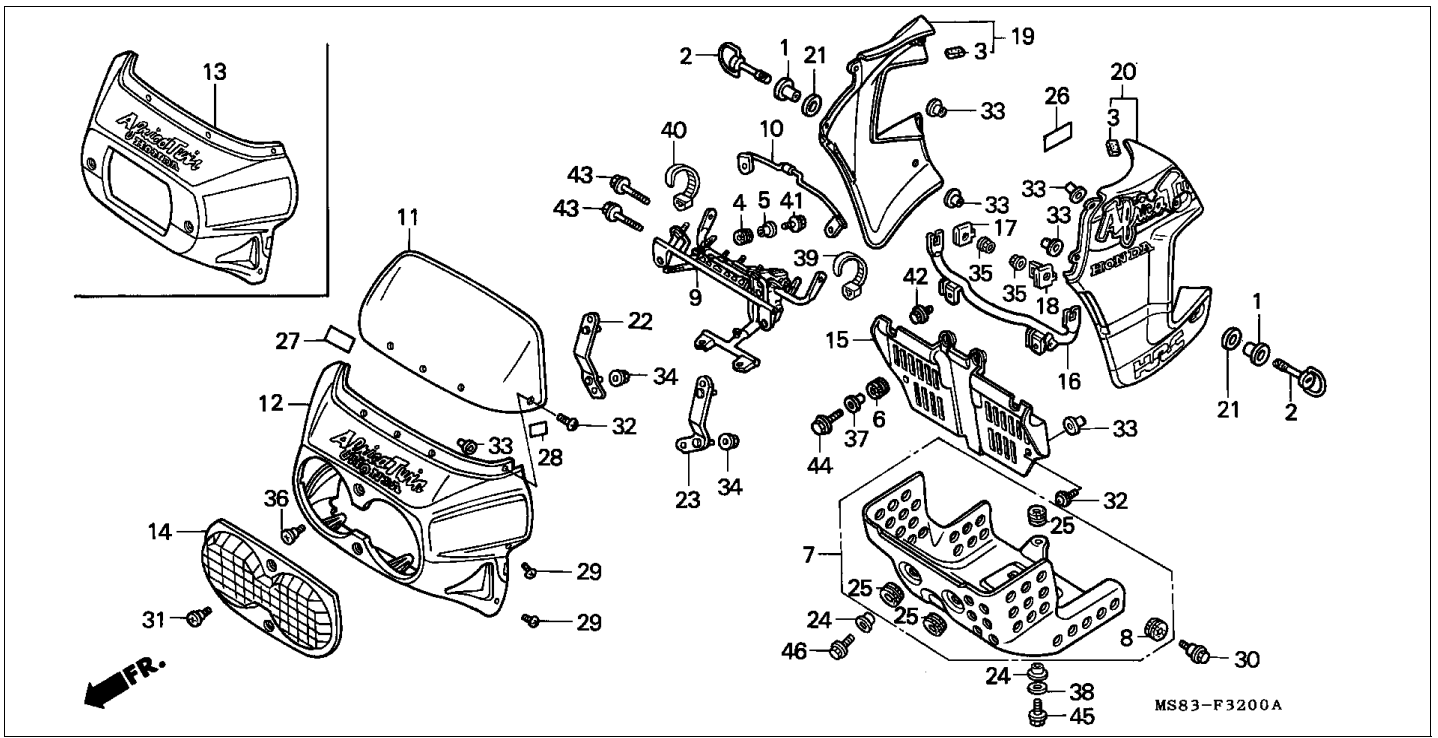

Block F-32 COWL

Refnr	Part Number	Parts Description	Unit Qty	Repair Qty
41	92301-060220A	BOLT, RECESSED, 6X22	004	0
42	95701-0601200	BOLT, FLANGE, 6X12	002	0
43	96400-0803807	BOLT, FLANGE, 8X38	002	0
44	96300-0601807	BOLT, FLANGE, 6X18	002	0
45	96300-0802500	BOLT, FLANGE, 8X25	001	0
46	96300-0802800	BOLT, FLANGE, 8X28	002	0