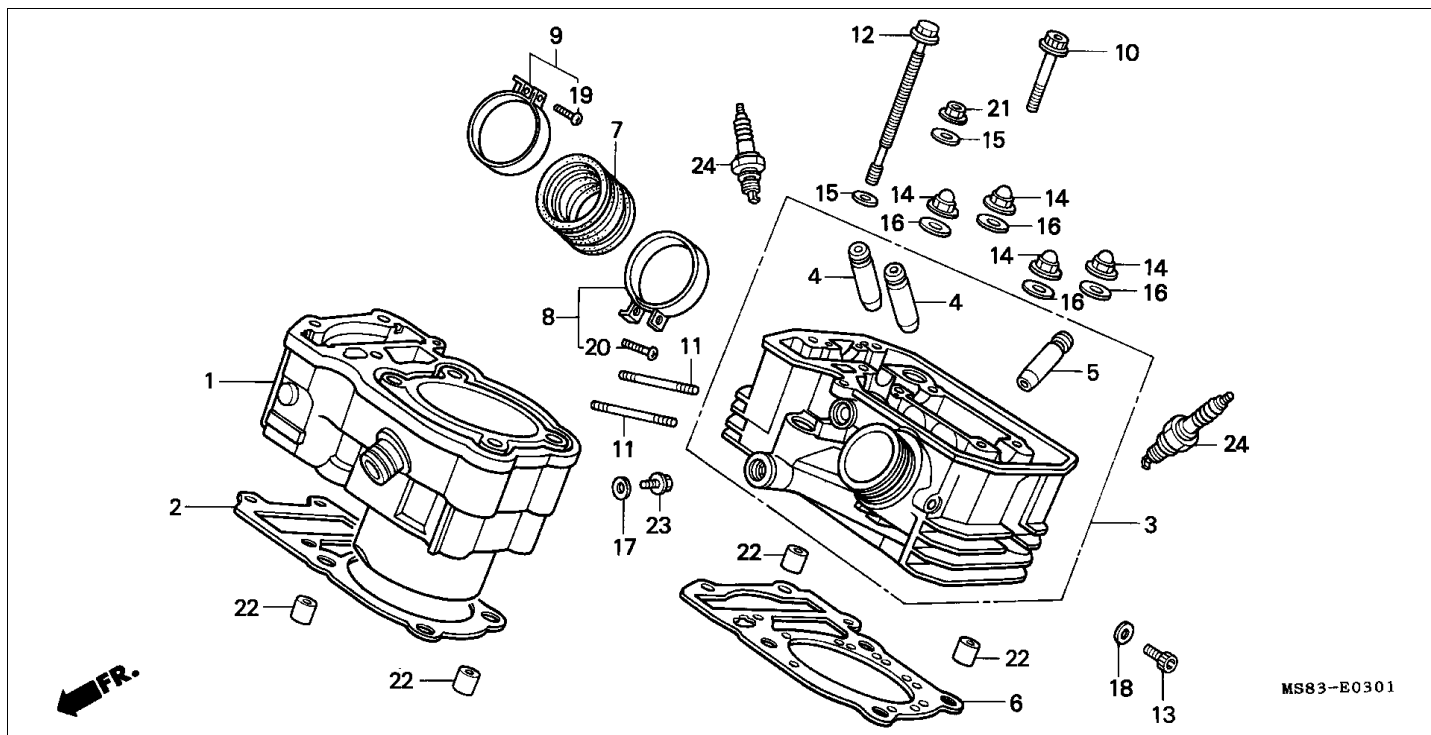

MS83-E0301

Block E-3-1 CYLINDER/CYLINDER HEAD (REAR)

Refrn	Part Number	Parts Description	Unit Qty	Repair Qty
1	12110-MN8-000	CYLINDER COMP., RR.	001	0
2	12191-MN8-003	GASKET, CYLINDER	001	0
3	12220-MN8-000	HEAD COMP., RR. CYLINDER	001	0
4	12231-MF5-305	GUIDE, IN. VALVE (O.S.)	002	0
5	12241-MF5-315	GUIDE, EX. VALVE (O.S.)	001	0
6	12251-MN8-003	GASKET, CYLINDER HEAD	001	0
7	16211-MS8-610	INSULATOR, CARBURETOR	001	0
8	16219-ME9-000	BAND, INSULATOR	001	0
9	16219-MS8-000	BAND B, CARBURETOR INSULATOR	001	0
10	90094-MK4-600	BOLT, FLANGE SOCKET, 6X70	001	0
11	90015-MN8-000	BOLT, STUD, 8X22	002	0
12	90081-MM9-003	BOLT, CYLINDER, 8X187	002	0
13	90089-MN8-000	BOLT, SOCKET, 5X8	001	0
14	90202-329-000	NUT, FLANGE CAP, 10MM	004	0
15	90401-MR1-000	WASHER, 8MM	003	0
16	90410-HC4-000	WASHER, 10MM	004	0
17	90441-706-000	WASHER, SEALING, 6MM	001	0
18	90452-323-000	WASHER, SEALING, 5MM	001	0
19	93500-050220G	SCREW, PAN, 5X22	001	0
20	93500-050250G	SCREW, PAN, 5X25	001	0
21	94050-08080-	NUT, FLANGE, 8MM	001	0
22	94301-14200-	DOWEL PIN, 14X20	004	0
23	95701-0601000	BOLT, FLANGE, 6X10	001	0
24	98069-57916-	PLUG, SPARK (DPR7EA-9)(NGK)	(2)	0
24	98069-57926-	PLUG, SPARK (X22EPR-U9)(DENSO)	(2)	0
24	98069-58916-	PLUG, SPARK (DPR8EA-9)(NGK)	002	0
24	98069-58926-	PLUG, SPARK (X24EPR-U9)(DENSO)	002	0
24	98069-59916-	PLUG, SPARK (DPR9EA-9)(NGK)	(2)	0
24	98069-59926-	PLUG, SPARK (X27EPR-U9)(DENSO)	(2)	0