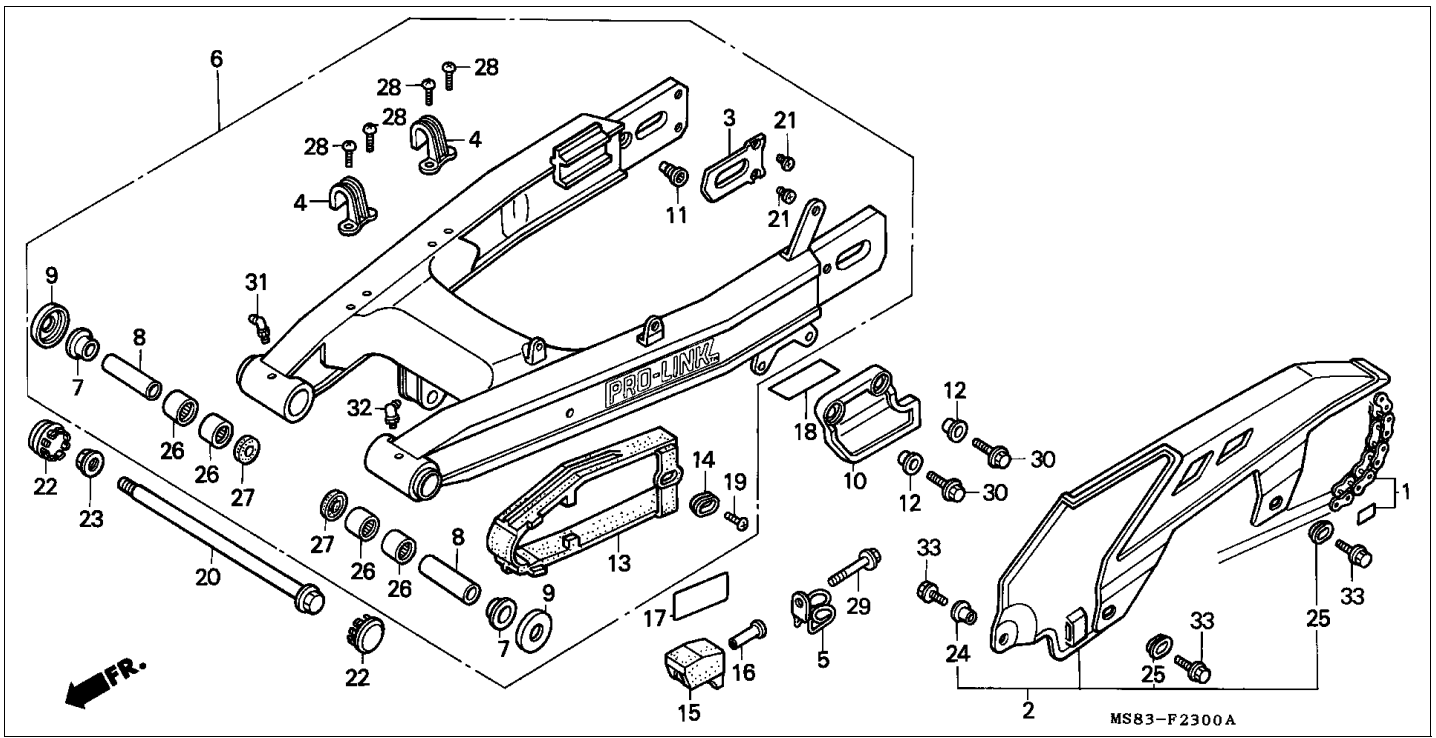

Block F-23 REAR FORK/CHAIN CASE

Refnr	Part Number	Parts Description	Unit Qty	Repair Qty
1	405A3-MS8-611	CHAIN SET, DRIVE (525V.7-124LE DAIDO)	001	0
1	405A3-MS8-612	CHAIN SET, DRIVE (525SMO.Z3-124LE TAKASAGO)	001	0
2	40510-MM9-000	CASE, DRIVE CHAIN	001	0
3	42307-MK5-000	WASHER, RR. FORK INNER	002	0
4	43468-KS6-700	GUIDE, RR. BRAKE HOSE	002	0
5	50178-MS8-000	CLAMP, BREATHER TUBE	001	0
6	52100-MS8-610	FORK ASSY., RR. (WL)	001	0
7	52109-MM9-300	BUSH, PIVOT THRUST	002	0
8	52141-MM9-000	COLLAR, RR. FORK	002	0
9	52144-KR8-003	CAP, DUST SEAL (ARAI)	002	0
9	52144-KR8-005	CAP, DUST SEAL (NIPPON)	002	0
10	52156-KB7-000	GUARD, CHAIN	001	0
11	52156-KV6-000	PIN, CHAIN ADJUSTER	002	0
12	52159-KB7-000	COLLAR, CHAIN GUARD	002	0
13	52170-MS8-005	SLIDER, CHAIN	001	0
14	52171-KR6-000	WASHER, CHAIN SLIDER	001	0
15	52181-MM9-000	SLIDER, CHAIN LOWER	001	0
16	53209-HA0-000	COLLAR, HANDLE COVER MOUNTING	001	0
17	87505-MS8-610	MARK, TIRE CAUTION	001	0
18	87509-MS8-610	MARK, DRIVE CHAIN CAUTION	001	0
19	90115-KV3-700	SCREW, PAN, 5X8	001	0
20	90121-MS8-000	BOLT, RR. FORK PIVOT	001	0
21	90124-KA3-830	SCREW, FLAT, 5X4.5	004	0
22	90302-MM9-000	CAP, PIVOT	002	0
23	90305-GE8-003	NUT, U, 14MM	001	0
24	90512-422-000	WASHER, CHAIN CASE SETTING	001	0
25	90513-405-000	WASHER, 6X9	002	0
26	91071-KS6-004	BEARING, SWINGARM PIVOT (NTN)	004	0
27	91254-KS6-003	DUST SEAL, 20X26X4.5 (ARAI)	002	0
27	91254-KS6-005	DUST SEAL, 20X26X5 (NOK)	002	0
28	93500-050080A	SCREW, PAN, 5X8	004	0
29	95700-0604000	BOLT, FLANGE, 6X40	001	0
30	96000-0602000	BOLT, FLANGE, 6X20	002	0
31	96201-60000-	NIPPLE, GREASE (B.T6)	001	0
32	96201-60000-	NIPPLE, GREASE (B.T6)	001	0
33	96300-0601207	BOLT, FLANGE, 6X12	003	0