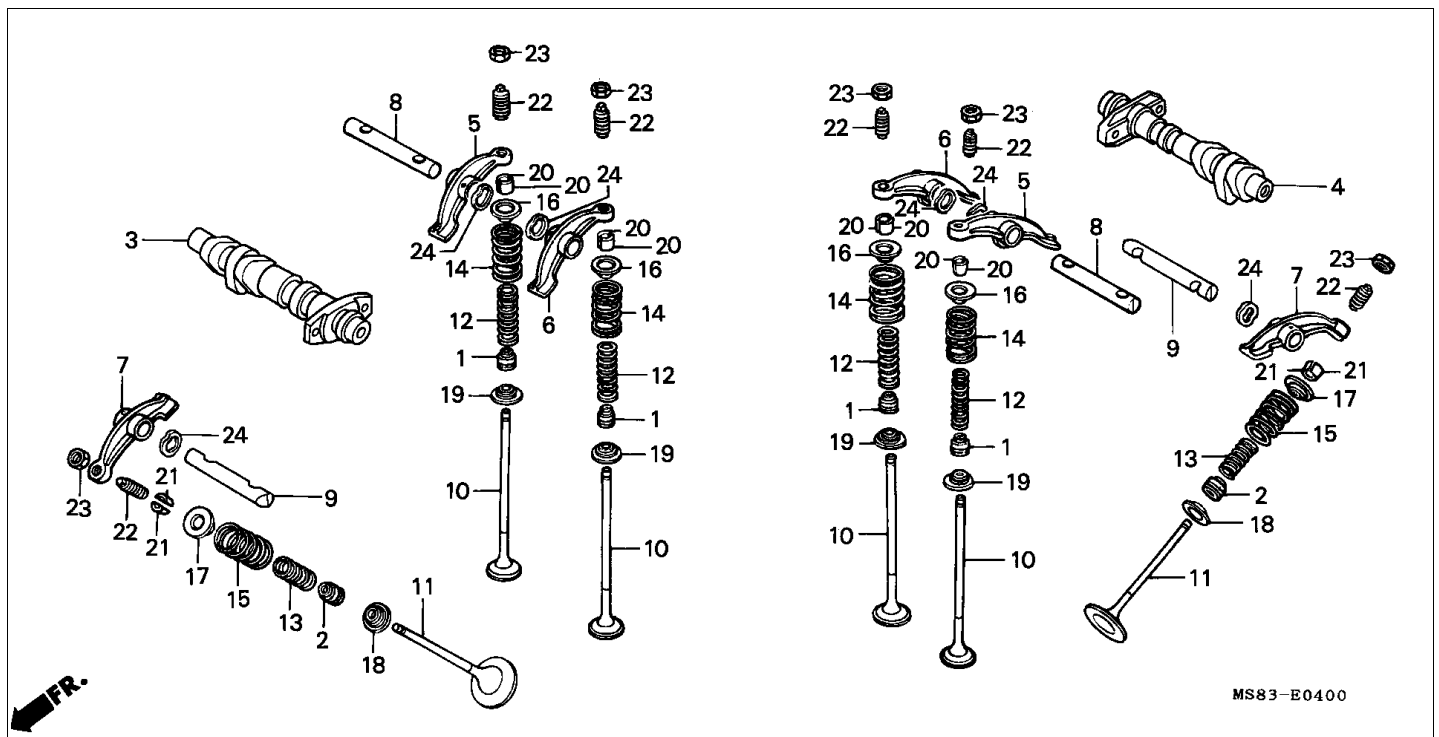

Block E-4 CAMSHAFT/VALVE

Refrn	Part Number	Parts Description	Unit Qty	Repair Qty
1	12208-413-003	SEAL, VALVE STEM (ARAI)	004	0
2	12209-413-003	SEAL, VALVE STEM (ARAI)	002	0
3	14110-MS8-000	CAMSHAFT COMP., FR.	001	0
4	14120-MS8-000	CAMSHAFT COMP., RR.	001	0
5	14421-MR1-000	ARM A, IN. ROCKER	002	0
6	14422-MR1-000	ARM B, IN. ROCKER	002	0
7	14431-MR1-000	ARM, EX. VALVE ROCKER	002	0
8	14441-MF5-000	SHAFT, IN. ROCKER ARM	002	0
9	14451-MF5-000	SHAFT, EX. ROCKER ARM	002	0
10	14711-MR1-000	VALVE, IN.	004	0
11	14721-MR1-000	VALVE, EX.	002	0
12	14751-MR1-003	SPRING, IN. VALVE INNER (CHUO HATSUJO)	004	0
13	14752-MR1-003	SPRING, EX. VALVE INNER (CHUO HATSUJO)	002	0
14	14761-MR1-003	SPRING, IN. VALVE OUTER (CHUO HATSUJO)	004	0
15	14762-MR1-003	SPRING, EX. VALVE OUTER (CHUO HATSUJO)	002	0
16	14771-MF5-000	RETAINER, IN. VALVE SPRING	004	0
17	14771-MR1-000	RETAINER, VALVE SPRING	002	0
18	14775-ME9-000	SEAT, VALVE SPRING	002	0
19	14775-MF5-000	SEAT, VALVE SPRING	004	0
20	14781-MB4-000	COTTER, VALVE	008	0
21	14781-MB9-000	COTTER, VALVE	004	0
22	90014-MF5-000	SCREW, TAPPET ADJUSTING	006	0
23	90206-590-000	NUT, TAPPET ADJUSTING	006	0
24	90402-428-000	WASHER, WAVE, 12MM	006	0