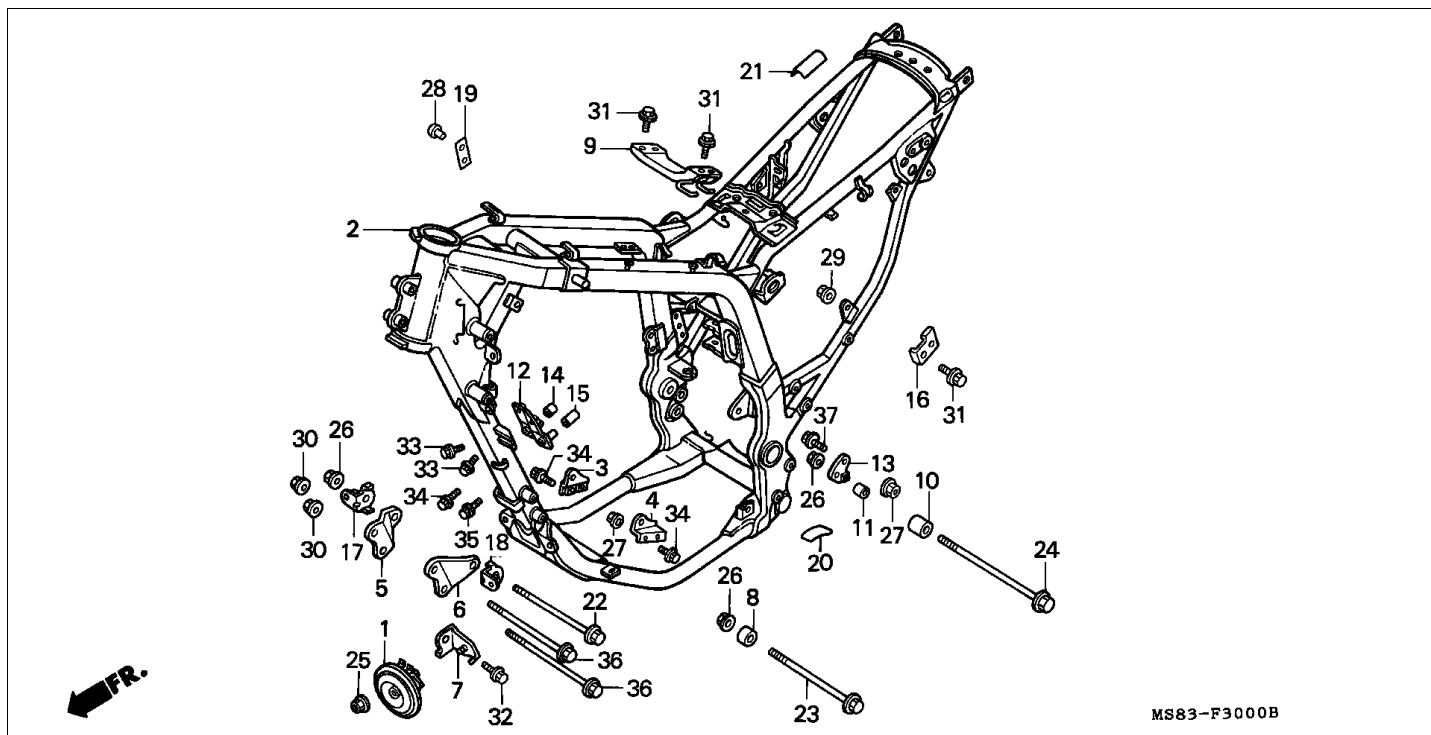

Block F-30 FRAME BODY

Refrn	Part Number	Parts Description	Unit Qty	Repair Qty
1	38120-MM9-008	HORN COMP., LOW (MITSUBA)	001	0
2	50100-MS8-611	BODY COMP., FRAME *NH138*	001	0
3	50123-MS8-000	PLATE, R. ENGINE HANGER LOWER *NH138*	001	0
4	50124-MS8-000	PLATE, L. ENGINE HANGER LOWER *NH138*	001	0
5	50181-MS8-000	PLATE, R. FR. ENGINE HANGER	001	0
6	50182-MS8-000	PLATE, L. FR. ENGINE HANGER	001	0
7	50183-MS8-000	STAY, HORN	001	0
8	50184-MM9-000	COLLAR, R. ENGINE HANGER LOWER	001	0
9	50185-MS8-000	BRIDGE, MAIN PIPE	001	0
10	50186-MS8-000	COLLAR A, ENGINE MOUNTING	001	0
11	50187-MS8-000	COLLAR, ENGINE MOUNTING (B)	001	0
12	50188-MS8-000	PLATE, FR. HEAD ENGINE HANGER	001	0
13	50202-MS8-000	PLATE, R. RR. ENGINE HANGER UPPER *NH138*	001	0
14	50203-MS8-000	COLLAR, FR. ENGINE HANGER (A)	001	0
15	50204-MS8-000	COLLAR, FR. ENGINE HANGER (B)	001	0
16	50211-MS8-000	STAY, SIDE COVER SUB	001	0
17	64207-MS8-000	STAY, R. LOWER COWL	001	0
18	64208-MS8-000	STAY, L. LOWER COWL	001	0
19	87501-MS8-610	PLATE, REGISTERED NUMBER	001	0
20	87507-MB4-670	LABEL, RESERVE TANK	001	0
21	87565-MS8-870	LABEL, COLOR *TYPE1* (NH138H)	001	0
22	90103-162-000	BOLT, ENGINE HANGER	001	0
22	96400-1016000	BOLT, FLANGE, 10X160	001	0
23	90108-GE1-670	BOLT, FLANGE, 10X155	001	0
24	90117-KW3-000	BOLT, FLANGE, 10X250	001	0
25	90208-425-870	NUT, FLANGE, 8MM	001	0
26	90308-382-670	NUT, FLANGE, 10MM	003	0
27	90309-357-000	NUT, HEX., 8MM	003	0
28	90841-001-000	SCREW, RIVET, 1.8X5	002	0
29	94050-06000-	NUT, FLANGE, 6MM	001	0
30	94050-08000-	NUT, FLANGE, 8MM	002	0
31	95700-0601000	BOLT, FLANGE, 6X10	005	0
32	95701-0801207	BOLT, FLANGE, 8X12	001	0
33	95701-0801408	BOLT, FLANGE, 8X14	002	0
34	95701-0804508	BOLT, FLANGE, 8X45	005	0
35	95701-0805508	BOLT, FLANGE, 8X55	001	0
36	95701-0809500	BOLT, FLANGE, 8X95	002	0
37	96300-0802200	BOLT, FLANGE, 8X22	002	0