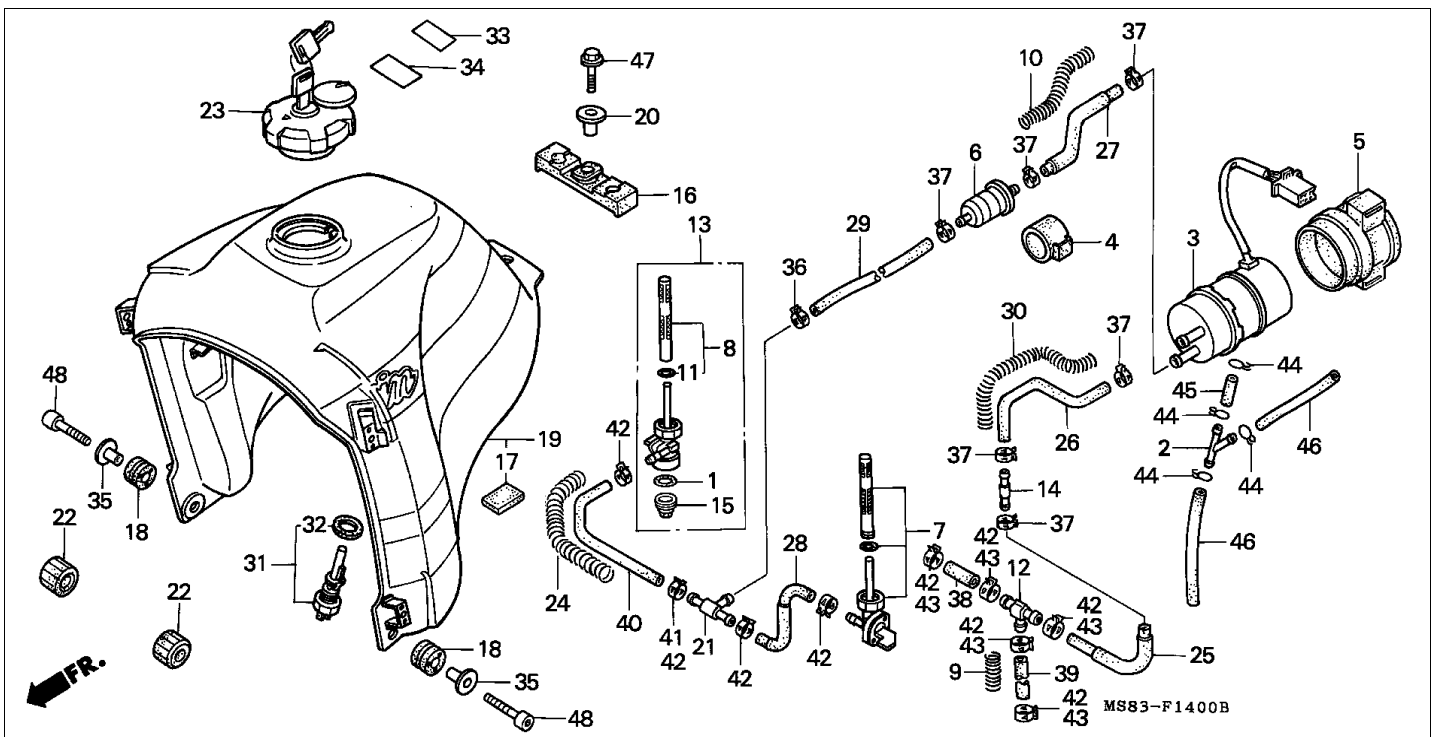

Block F-14 FUEL TANK/FUEL PUMP

Refnr	Part Number	Parts Description	Unit Qty	Repair Qty
36	91405-MS8-000	CLAMP, TUBE, (D17)	001	0
37	91406-MS8-000	CLAMP, TUBE, (D14.5)	006	0
38	95001-7504040	TUBE, FUEL, 7.3X40 (95001-75001-60M)	001	0
39	95001-7520040	TUBE, FUEL, 7.3X200 (95001-75001-60M)	001	0
40	95001-7535040	TUBE, FUEL, 7.3X350 (95001-75001-60M)	001	0
41	95002-02130-	CLIP, TUBE (B12.5)	001	0
42	95002-4120004	CLAMP, TUBE (D12)	009	0
42	95002-4120004	CLAMP, TUBE (D12)	008	0
44	95002-50000-	CLIP, TUBE (C9)	004	0
45	95005-5003030	TUBE, 5X30 (95005-50001-30M)	001	0
46	95005-5039030	TUBE, 5X390 (95005-50001-30M)	002	0
47	95800-0803500	BOLT, FLANGE, 8X35	001	0
48	96600-0803507	BOLT, SOCKET, 8X35	002	0