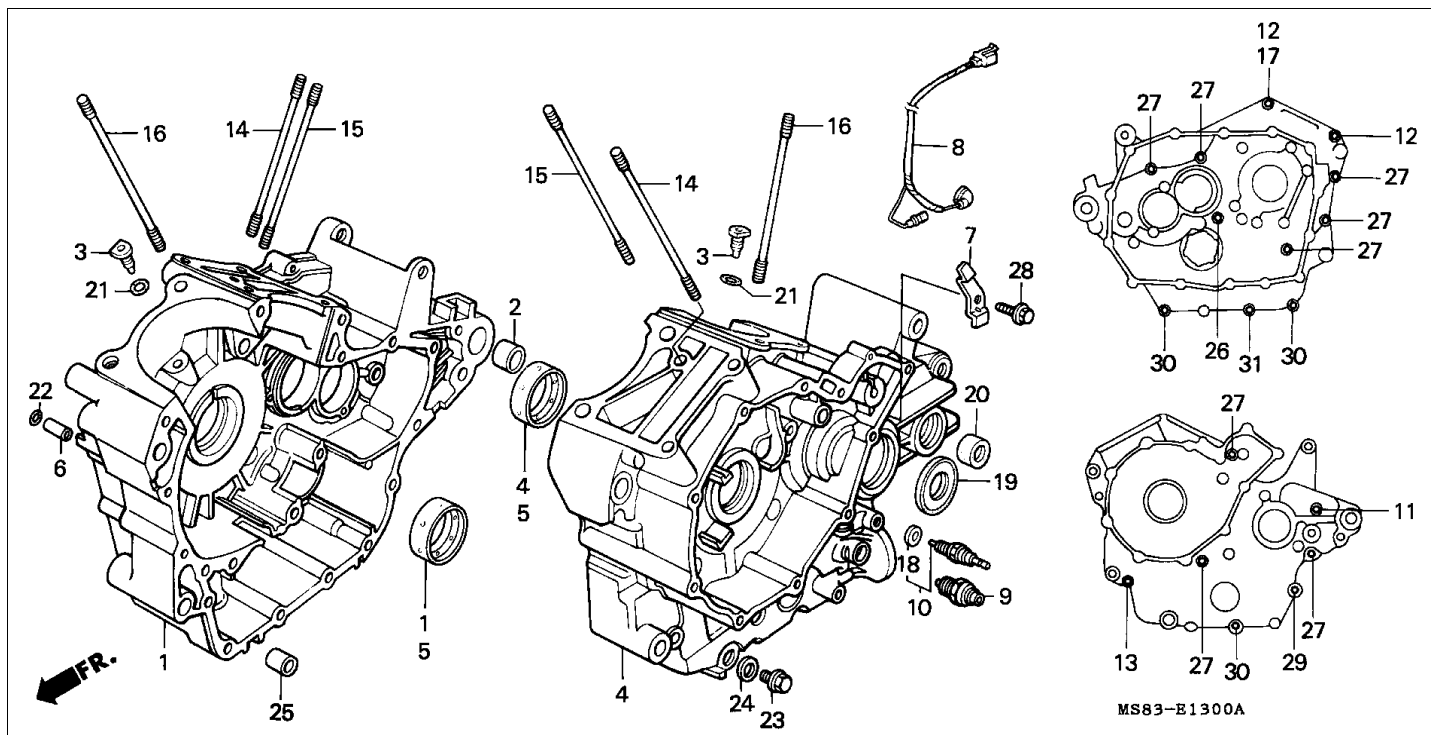

Block E-13 CRANKCASE

Refrn	Part Number	Parts Description	Unit Qty	Repair Qty
1	11100-MN8-010	CRANKCASE COMP., R.	001	0
1	11100-MN8-020	CRANKCASE COMP., R.	001	0
2	11105-MM9-000	COLLAR, 23X20	001	0
3	11146-MN8-000	JET, OIL	002	0
4	11200-MN8-000	CRANKCASE COMP., L.	001	0
5	13325-MM9-305	BEARING A, MAIN (BLUE)	002	0
5	13326-MM9-305	BEARING B, MAIN (BLACK)	002	0
5	13327-MM9-305	BEARING C, MAIN (BROWN)	002	0
6	15515-MM9-000	ORIFICE, 1.6	001	0
7	23531-MN8-000	PLATE, OIL SEAL SETTING	001	0
8	32101-MS8-000	SUB HARNESS	001	0
9	35500-MJ4-014	SWITCH ASSY., OIL PRESSURE (DENSO)	001	0
10	35600-425-023	SWITCH ASSY., NEUTRAL	001	0
11	90001-MM9-000	BOLT, SOCKET, 8X125	001	0
12	90002-MM9-000	BOLT, FLANGE, 8X140	002	0
13	90008-KE9-000	BOLT, FLANGE, 8X70	001	0
14	90011-MM9-000	BOLT, STUD, 8X197	002	0
15	90012-MR1-000	BOLT, STUD, 10X193.5	002	0
16	90013-MR1-000	BOLT, STUD, 10X197	006	0
17	90441-ME9-000	WASHER, SEALING, 8MM	001	0
18	90443-KR0-000	WASHER, NEUTRAL SWITCH	001	0
19	91201-MM9-003	OIL SEAL, 25X45X7	001	0
20	91204-425-003	OIL SEAL, 12.5X25X8 (ARAI)	001	0
21	91305-MG7-003	O-RING, 5X1.7 (ARAI)	002	0
22	91313-393-003	O-RING, 7.8X2.2 (ARAI)	001	0
22	91303-428-003	O-RING, 7.7X2.5	001	0
23	92800-14000-	BOLT, DRAIN PLUG, 14MM	001	0
24	94109-14000-	WASHER, DRAIN PLUG, 14MM	001	0
25	94301-14200-	DOWEL PIN, 14X20	001	0
26	95701-0806500	BOLT, FLANGE, 8X65	001	0
27	95701-0808000	BOLT, FLANGE, 8X80	008	0
28	96001-0601400	BOLT, FLANGE, 6X14	001	0
29	96001-0604000	BOLT, FLANGE, 6X40	001	0
30	96001-0605000	BOLT, FLANGE, 6X50	003	0
31	96001-0608000	BOLT, FLANGE, 6X80	001	0