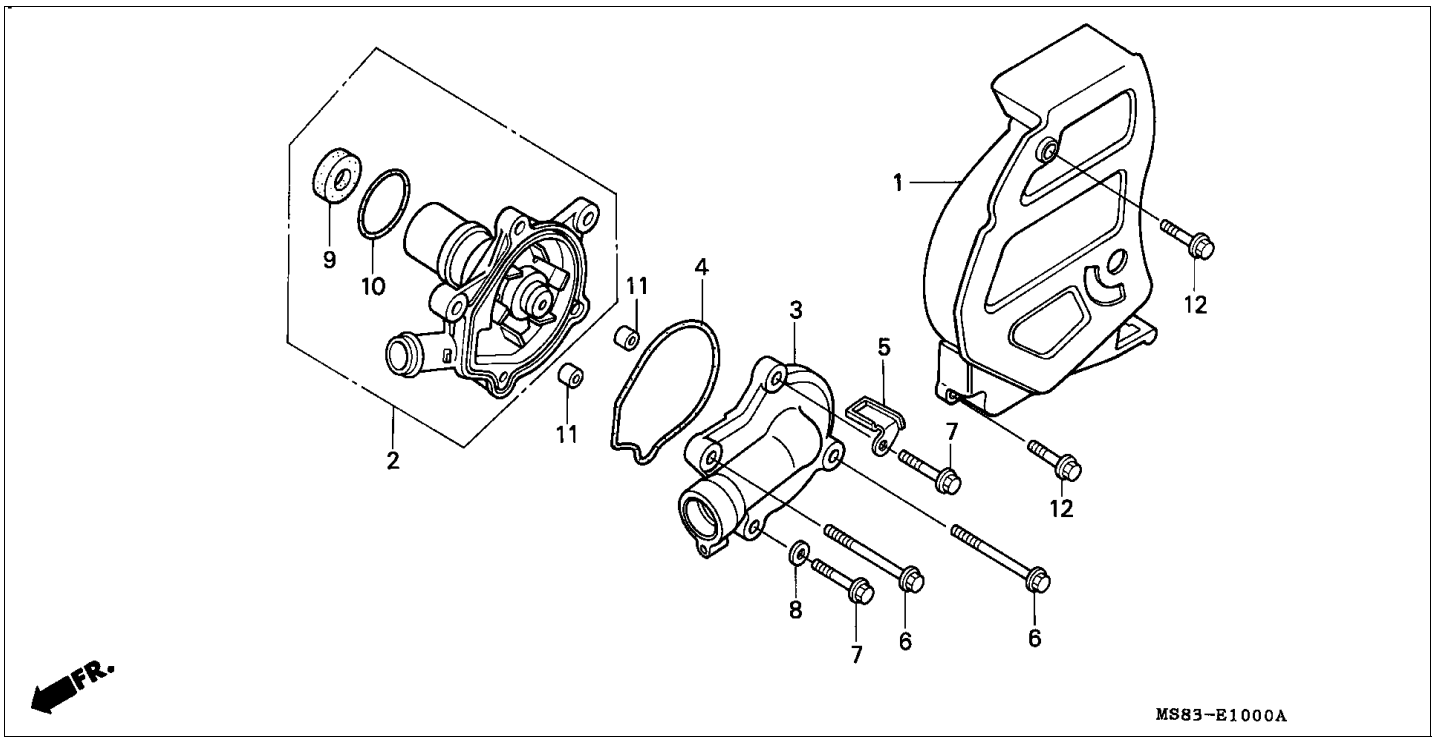

Block E-10 WATER PUMP

Refnr	Part Number	Parts Description	Unit Qty	Repair Qty
1	11351-MS8-621	COVER, L. RR. CRANKCASE	001	0
2	19200-MN8-000	PUMP COMP., WATER	001	0
3	19221-MN8-000	COVER, WATER PUMP	001	0
4	19226-MM9-000	GASKET, WATER PUMP COVER	001	0
5	32972-MS8-000	CLAMPER, OIL PRESSURE CORD	001	0
6	90022-MN8-000	BOLT, SPECIAL, 6X45	002	0
7	90023-MN8-000	BOLT, SPECIAL, 6X25	002	0
8	90425-300-000	WASHER, 11MM	001	0
9	91201-MF2-003	OIL SEAL, 12X28X7 (ARAI)	001	0
10	91302-MB0-013	O-RING, 32.95X2.62 (ARAI)	001	0
11	94301-08140-	DOWEL PIN, 8X14	002	0
12	96001-0602207	BOLT, FLANGE, 6X22	002	0