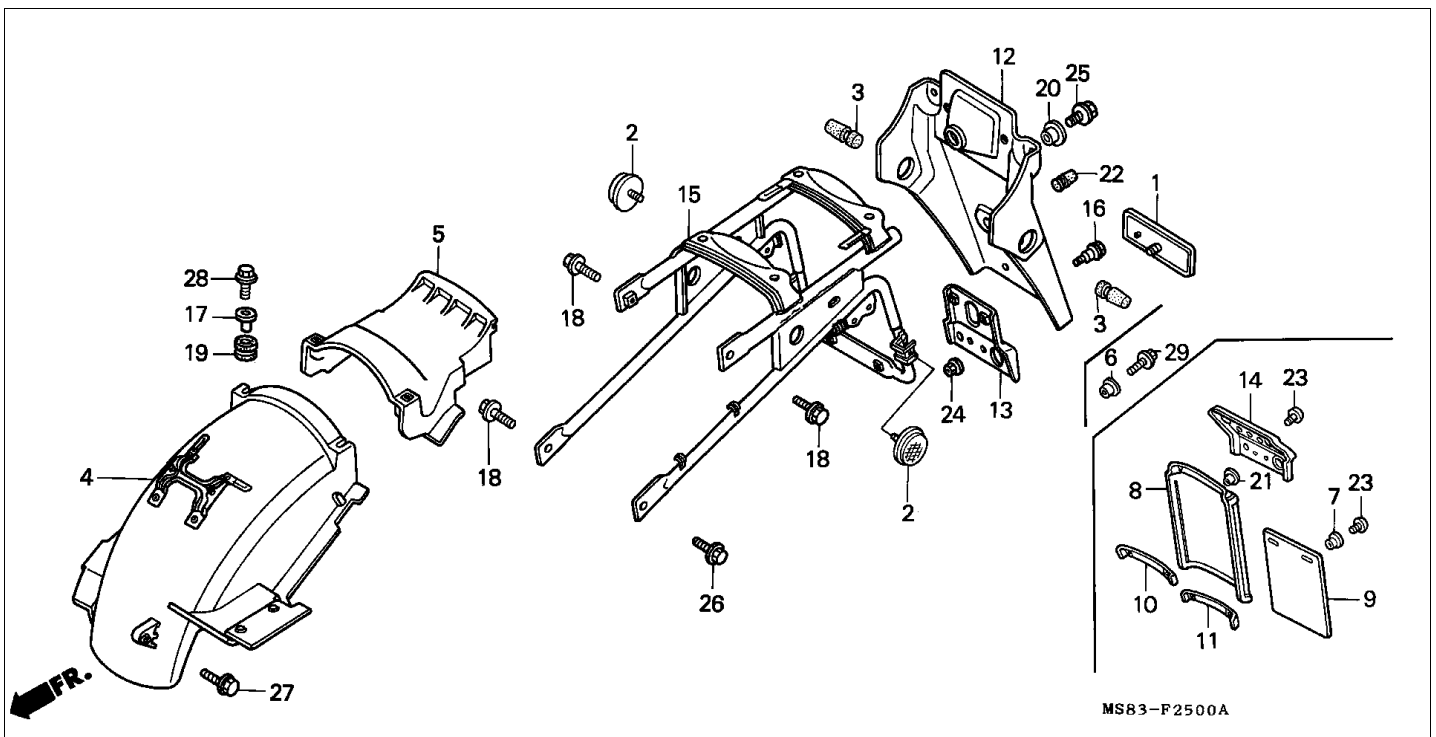

Block F-25 REAR FENDER

Refrn	Part Number	Parts Description	Unit Qty	Repair Qty
1	33741-MC7-612	REFLECTOR, REFLEX	001	0
3	50352-434-000	RUBBER A, STOPPER	002	0
4	80102-MS8-000	FENDER COMP., RR. (B)	001	0
5	80103-MS8-000	FENDER C, RR.	001	0
8	80124-MK5-610	SUB MUDGUARD, RR.	001	0
10	80126-MG7-660	PLATE, RR. MUDGUARD	001	0
12	80211-MS8-610	MUDGUARD, RR.	001	0
14	80402-MK5-610	STAY, REFLECTOR	001	0
15	84710-MS8-000	STAY, TAILLIGHT BRACKET	001	0
17	90120-102-000	COLLAR, AIR CLEANER CASE	002	0
18	90157-HA7-670	BOLT, SPECIAL FLANGE, 8X18	003	0
19	90506-MC4-000	GROMMET B, AIR CLEANER CASE	002	0
20	90512-KB5-000	WASHER, 8X18	002	0
21	90520-134-000	WASHER, HEADLIGHT CASE SETTING	002	0
22	90899-422-610	PLUG, CONE TYPE	002	0
23	93500-050120G	SCREW, PAN, 5X12	002	0
24	94050-05000-	NUT, FLANGE, 5MM	001	0
25	95701-0801607	BOLT, FLANGE, 8X16	002	0
26	95701-0803500	BOLT, FLANGE, 8X35	001	0
27	95800-0601208	BOLT, FLANGE, 6X12	001	0
28	95800-0602008	BOLT, FLANGE, 6X20	002	0