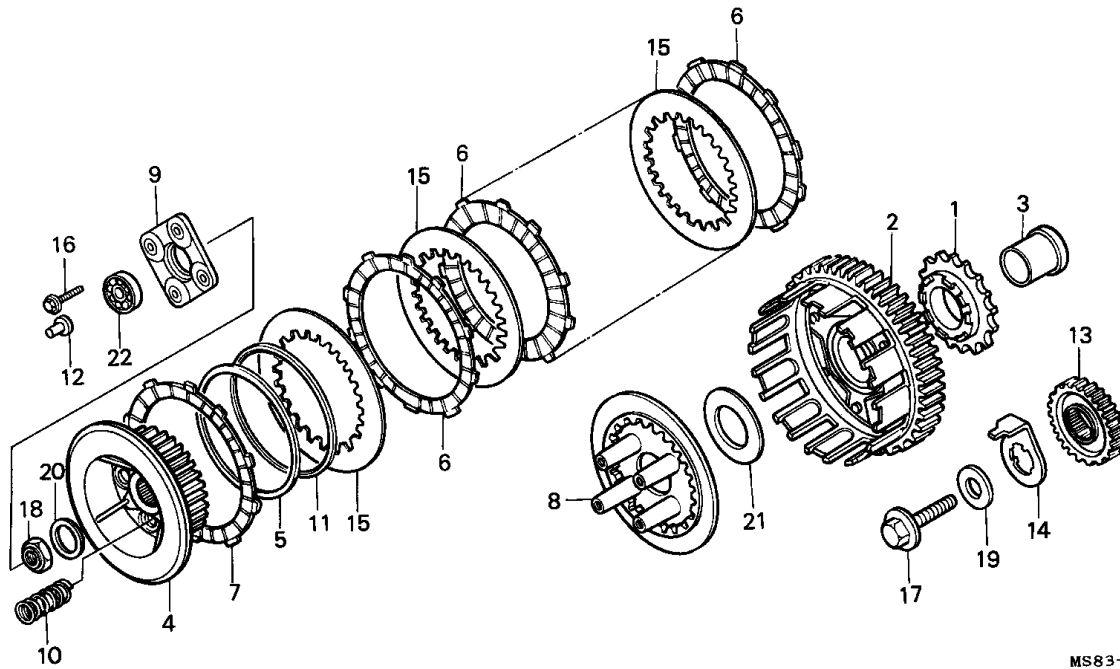

MS83-E0700

Block E-7 CLUTCH

Refnr	Part Number	Parts Description	Unit Qty	Repair Qty
1	15131-MR1-000	SPROCKET, OIL PUMP DRIVE (31T)	001	0
2	22100-MR1-000	OUTER COMP., CLUTCH	001	0
3	22116-MF5-000	COLLAR, PRIMARY DRIVEN	001	0
4	22120-MM9-010	CENTER COMP., CLUTCH	001	0
5	22125-MN8-000	SEAT, JUDDER SPRING	001	0
6	22201-MN8-000	DISK, CLUTCH FRICTION	007	0
6	22201-MN8-700	DISK, CLUTCH FRICTION	007	0
7	22201-302-010	DISK, CLUTCH FRICTION	001	0
8	22350-MR1-000	PLATE, CLUTCH PRESSURE	001	0
9	22361-MR1-000	PLATE, CLUTCH LIFTER	001	0
10	22401-MS8-000	SPRING, CLUTCH	004	0
11	22402-435-000	SPRING, JUDDER	001	0
12	22847-415-000	ROD, CLUTCH LIFTER	001	0
13	23103-MR1-010	GEAR, PRIMARY DRIVE (36T)	001	0
14	23105-MS8-000	PLATE, PULSER	001	0
15	23311-200-000	PLATE A, CLUTCH	007	0
15	22321-MN8-000	PLATE, CLUTCH	007	0
16	90007-MR1-000	BOLT, FLANGE SPECIAL, 6X30	004	0
17	90013-415-000	BOLT, UBS, 12X28	001	0
18	90236-MN8-000	NUT, LOCK, 18MM	001	0
19	90402-PC6-000	WASHER, 12.5X34X5	001	0
20	90432-MR1-000	WASHER, SPECIAL, 18MM	001	0
21	90452-471-000	WASHER, THRUST, 22MM	001	0
22	96100-6001000	BEARING, RADIAL BALL, 6001	001	0