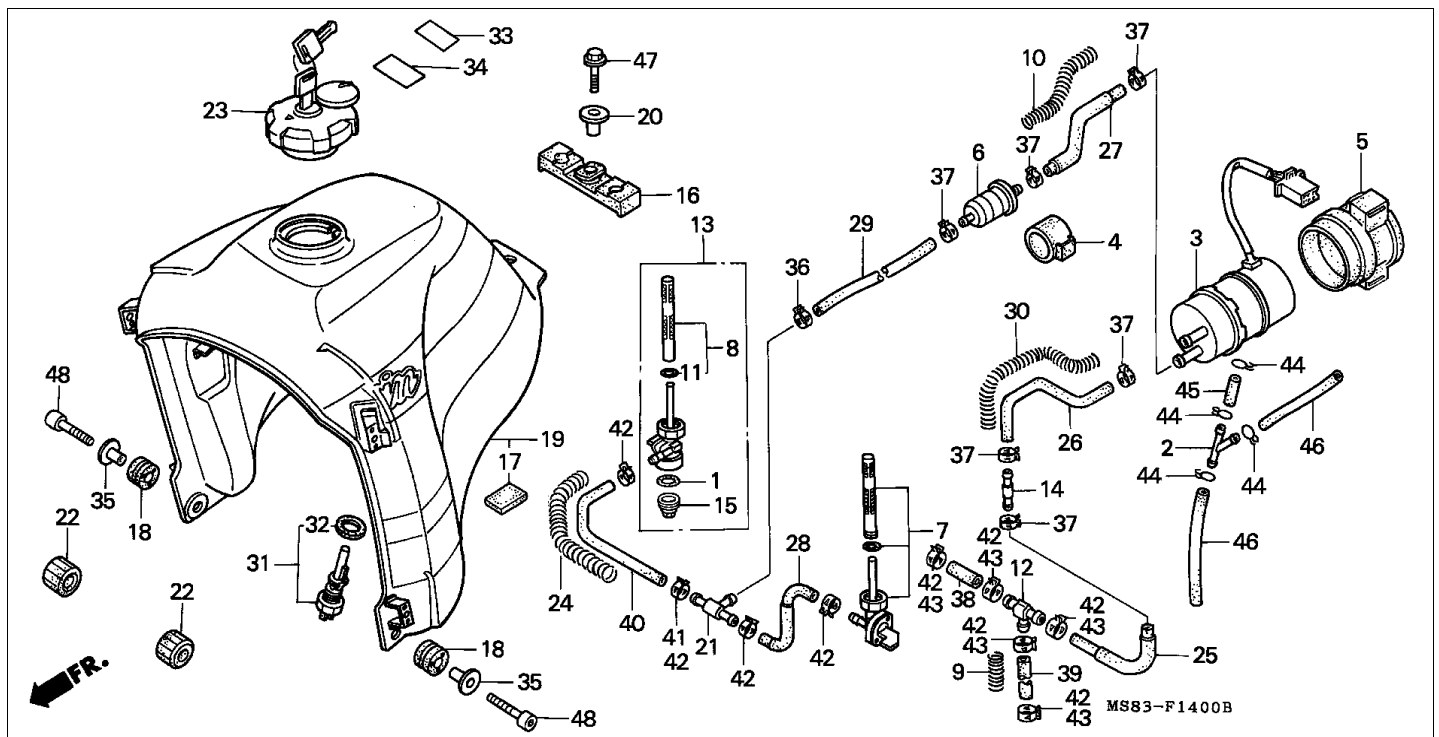

Block F-14 FUEL TANK/FUEL PUMP

Refrn	Part Number	Parts Description	Unit Qty	Repair Qty
1	16173-001-004	PACKING, FUEL STRAINER CUP	001	0
2	16235-MG2-880	JOINT, VENT TUBE	001	0
3	16710-MS8-005	PUMP ASSY., FUEL	001	0
4	16711-MF2-000	HOLDER, STRAINER	001	0
5	16711-MN8-000	RUBBER, FUEL PUMP MOUNTING	001	0
6	16900-MG8-003	STRAINER COMP., FUEL	001	0
7	16950-MS8-005	COCK ASSY., FUEL	001	0
7	16950-MS8-015	COCK ASSY., FUEL	001	0
8	16952-MS8-005	SCREEN, FUEL STRAINER	001	0
9	16953-MM9-000	WIRE A, GUARD	001	0
10	16955-MM5-000	WIRE, TUBE GUARD	001	0
11	16958-MA1-731	O-RING	001	0
12	16958-MB0-000	JOINT, FUEL TUBE	001	0
13	16960-MS8-005	COCK ASSY., FUEL	001	0
13	16960-MS8-015	COCK ASSY., FUEL	001	0
14	16966-MJ4-670	JOINT, FUEL TUBE	001	0
15	16967-GA6-671	CUP, FUEL STRAINER	001	0
16	17503-MM9-000	RUBBER, RR. TANK	001	0
17	17511-MS8-300	CUSHION	001	0
18	17513-HA5-000	RUBBER, FUEL TANK SETTING	002	0
19	17520-MS8-000	TANK SET, FUEL (WL) *NH138/PB200*	001	0
20	17525-KG7-830	COLLAR, FUEL TANK MOUNTING	001	0
21	17555-MS8-000	JOINT, FUEL TUBE THREE WAY	001	0
22	17611-MM9-000	CUSHION, FUEL TANK FR.	002	0
23	17620-MN9-003	CAP COMP., FUEL FILLER	001	0
23	17620-MN9-013	FUEL FILL CAP COMP.	001	0
24	17684-MS8-000	WIRE, GUARD	001	0
25	17685-MS8-000	TUBE E, FUEL	001	0
26	17686-MS8-000	TUBE A, FUEL	001	0
27	17687-MS8-000	TUBE B, FUEL	001	0
28	17688-MS8-000	TUBE C, FUEL	001	0
29	17689-MS8-000	TUBE D, FUEL	001	0
30	18627-MN0-680	WIRE, TUBE GUARD	001	0
31	37810-MS8-008	SENSOR, FUEL RESERVE	002	0
32	37811-MB1-008	PACKING, FUEL RESERVE SENSOR	002	0
33	87517-KM9-640	LABEL, FR. FORK CAUTION	001	0
34	87560-ME9-670	MARK, DRIVE CAUTION *TYPEG*	001	0
35	90505-HA5-000	WASHER, TANK SETTING	002	0