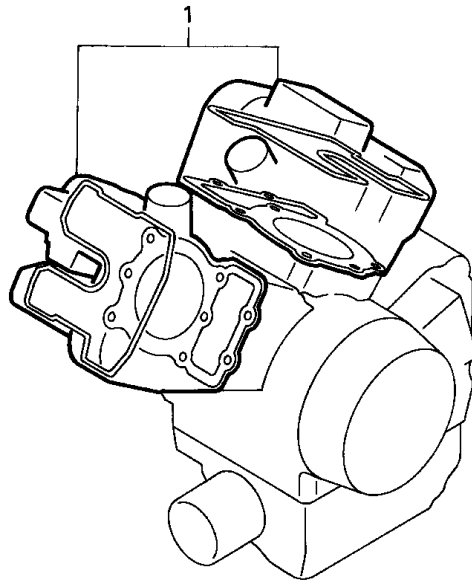

ENG1 - X0004

Block EOP-1 GASKET KIT A

Refnr	Part Number	Parts Description	Unit Qty	Repair Qty
1	061A1-MS8-000	GASKET KIT A (COMPONENT PARTS)	001	0
1	12191-MN8-003	GASKET, CYLINDER	002	0
1	12208-413-003	SEAL, VALVE STEM (ARAI)	004	0
1	12209-413-003	SEAL, VALVE STEM (ARAI)	002	0
1	12251-MN8-003	GASKET, CYLINDER HEAD	002	0
1	12391-MF5-750	GASKET, HEAD COVER	002	0
1	18291-236-000	GASKET, EX. PIPE	002	0
1	90441-MC0-000	WASHER, SEALING, 7MM	004	0
1	90475-703-000	WASHER C, 8MM	002	0
1	91303-MF5-003	O-RING, 44X3 (ARAI)	002	0
1	91304-MF5-003	O-RING, 62.4X2.5 (ARAI)	002	0
1	91306-KK4-003	O-RING, 18X2.6 (ARAI)	002	0
1	91315-MN8-000	SEAL, WATER PIPE, 16MM	002	0
1	91316-MN8-000	SEAL, WATER PIPE, 28MM	001	0
1	91356-169-003	O-RING	001	0