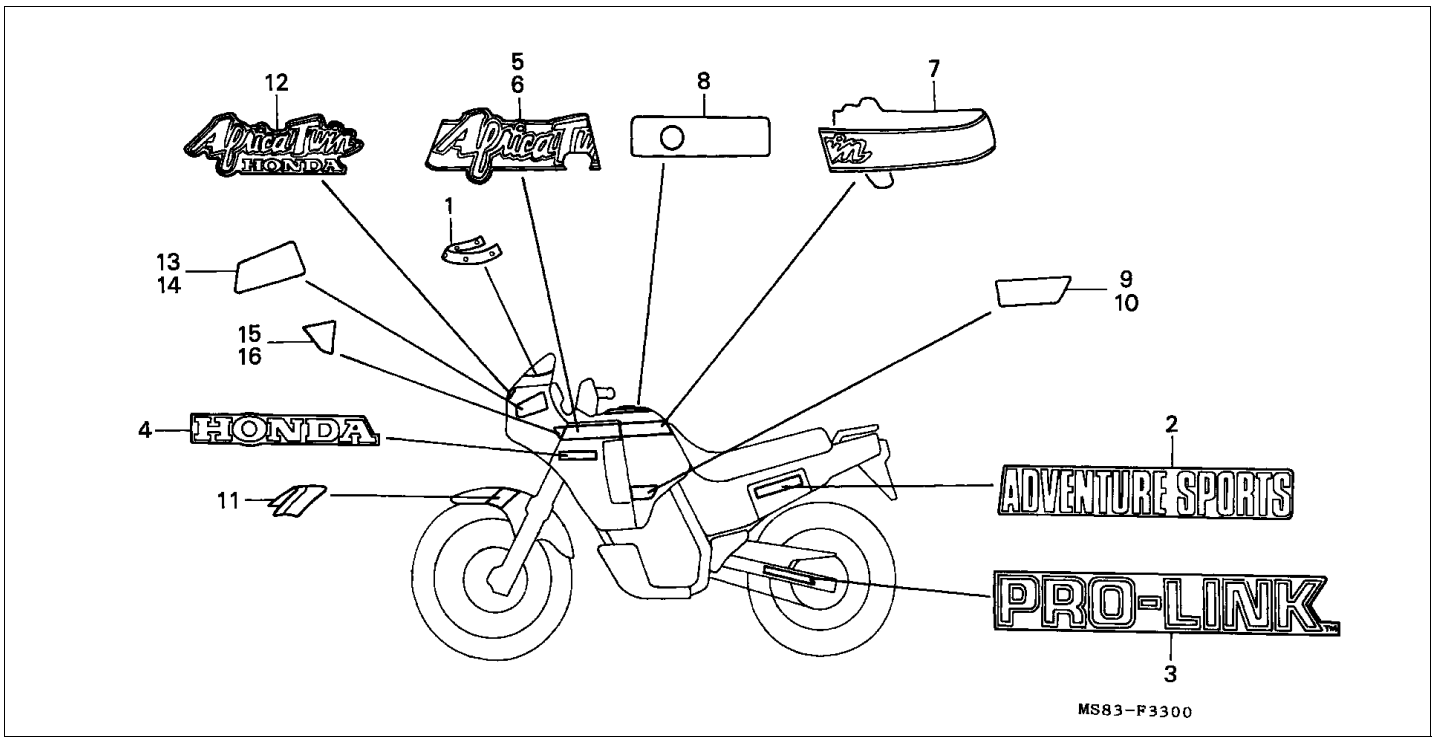

MS83-F3300

Block F-33 STRIPE/MARK

Refnr	Part Number	Parts Description	Unit Qty	Repair Qty
1	61321-MS8-300	STRIPE, FR. SCREEN	001	0
2	80133-MS8-000	MARK, SIDE COVER	002	0
3	87121-MS8-620	MARK, RR. FORK	002	0
4	87135-MS8-000	MARK, SIDE COWL (A)	002	0
5	87136-MS8-000	STRIPE, R. SIDE COWL	001	0
6	87137-MS8-000	STRIPE, L. SIDE COWL	001	0
7	87138-MS8-000	STRIPE, FUEL TANK (B)	001	0
8	87139-MS8-000	STRIPE, FUEL TANK (A)	001	0
9	87141-MS8-000	STRIPE, R. FUEL TANK (C)	001	0
10	87142-MS8-000	STRIPE, L. FUEL TANK (C)	001	0
11	87143-MS8-000	STRIPE, FR. FENDER	001	0
12	87144-MS8-000	MARK, UPPER COWL	001	0
13	87145-MS8-000	STRIPE, R. UPPER COWL (A)	001	0
14	87146-MS8-000	STRIPE, L. UPPER COWL (A)	001	0
15	87147-MS8-000	STRIPE, R. UPPER COWL (B)	001	0
16	87148-MS8-000	STRIPE, L. UPPER COWL (B)	001	0