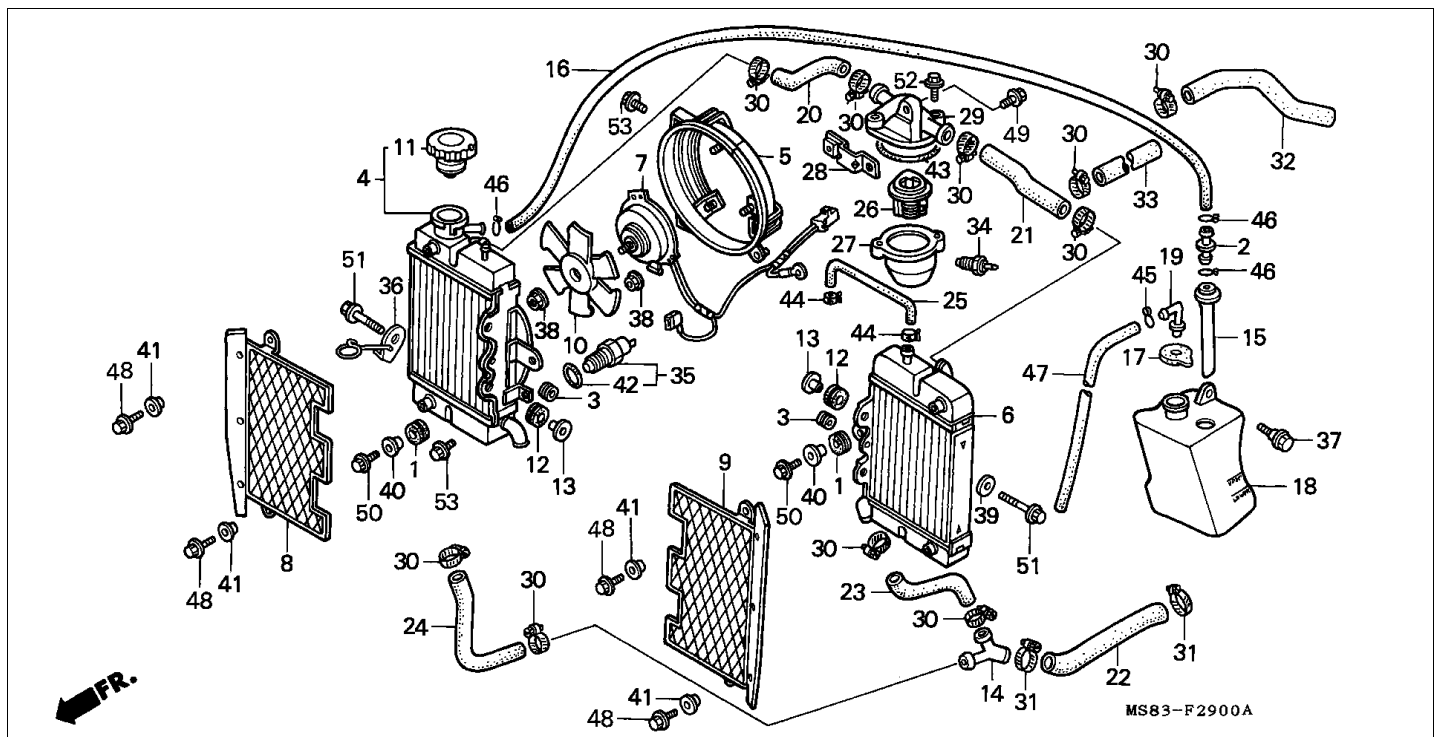

Block F-29 RADIATOR

Refrn	Part Number	Parts Description	Unit Qty	Repair Qty
1	17245-107-010	RUBBER, AIR CLEANER CASE MOUNTING	002	0
2	17359-419-670	JOINT, BREATHER TUBE	001	0
3	18624-634-670	GROMMET, AIR BYPASS	002	0
4	19011-MS8-003	RADIATOR COMP., R.	001	0
5	19013-MS8-003	SHROUD COMP. (TOYO)	001	0
6	19020-MS8-003	RADIATOR COMP., L.	001	0
7	19030-MS8-000	MOTOR ASSY., FAN	001	0
8	19031-MS8-000	GRILLE, R. RADIATOR	001	0
9	19032-MS8-000	GRILLE, L. RADIATOR	001	0
10	19040-MF5-751	FAN, COOLING (TOYO)	001	0
11	19045-ML0-901	CAP COMP. (TOYO)	001	0
12	19051-MS8-000	RUBBER, RADIATOR MOUNTING	004	0
13	19052-MS8-000	COLLAR, RADIATOR MOUNTING	004	0
14	19069-MS8-000	JOINT, WATER HOSE	001	0
15	19102-463-000	TUBE, LEVEL	001	0
16	19107-MS8-000	TUBE, OVERFLOW	001	0
17	19108-KK4-000	CAP, RESERVE TANK	001	0
18	19110-MS8-000	TANK, RESERVE	001	0
19	19113-KR1-760	ADAPTER, RESERVE CAP	001	0
20	19222-MS8-000	HOSE, WATER (NO.5)	001	0
21	19223-MS8-000	HOSE, WATER (NO.6)	001	0
22	19231-MS8-000	HOSE, WATER	001	0
23	19232-MS8-000	HOSE, L. WATER	001	0
24	19234-MS8-000	HOSE, R. WATER	001	0
25	19235-MS8-000	TUBE, RADIATOR JOINT	001	0
26	19300-KE8-000	THERMOSTAT ASSY.	001	0
27	19311-MS8-000	CASE, THERMOSTAT	001	0
28	19312-MS8-010	BRACKET, THERMOSTAT	001	0
29	19315-MM9-000	COVER, THERMOSTAT	001	0
30	19506-KS6-700	CLAMP B, WATER HOSE	010	0
31	19516-MB6-000	CLAMP, WATER HOSE	002	0
32	19521-MS8-000	HOSE, FR. OUTER WATER	001	0
33	19522-MS8-000	HOSE, RR. OUTER WATER	001	0
34	37750-PC1-004	THERMO UNIT (DENSO)	001	0
35	37760-MR1-003	THERMOSWITCH ASSY.	001	0
36	50716-MS8-000	GUIDE, CLUTCH CABLE	001	0
37	90111-162-000	BOLT, FLANGE, 6MM	001	0
38	90315-MK3-003	NUT, SERRATE, 5MM	004	0