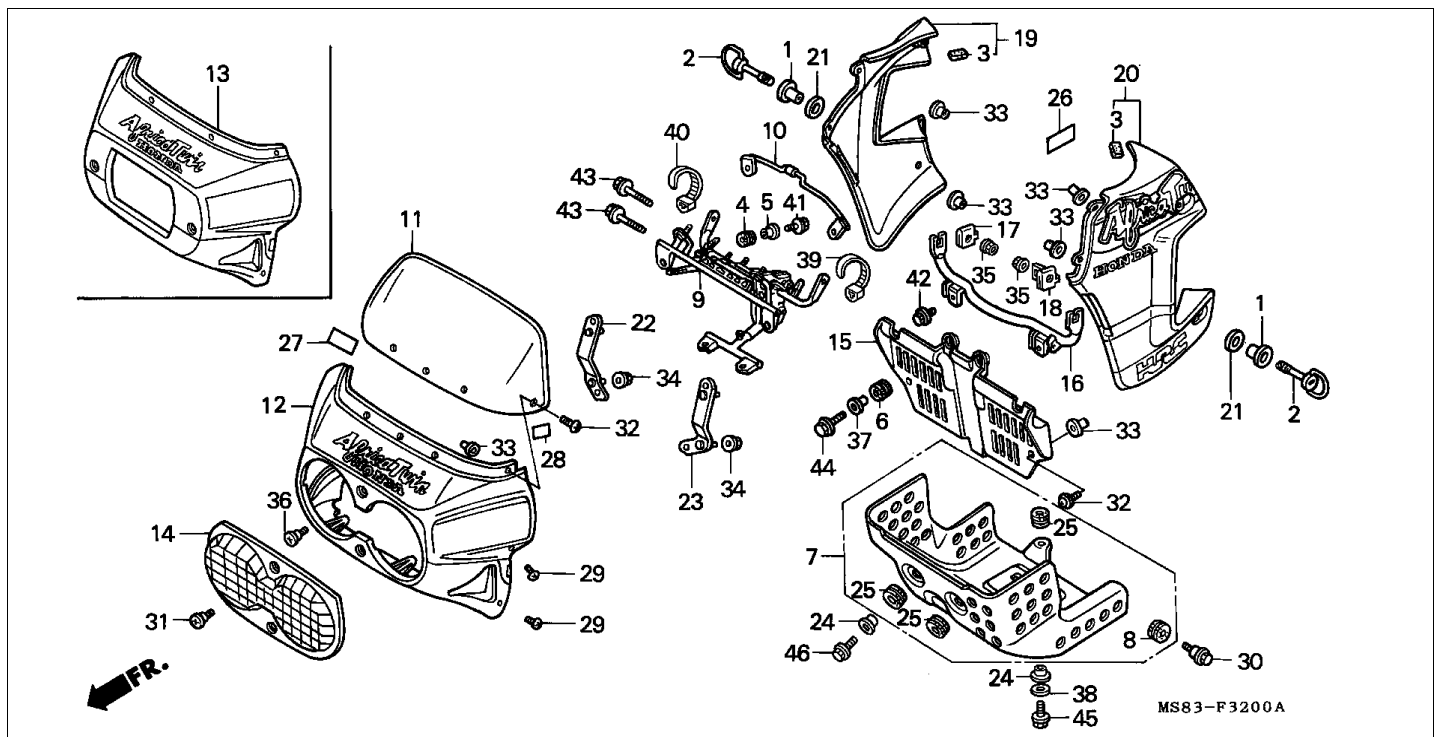

Block F-32 COWL

Refrn	Part Number	Parts Description	Unit Qty	Repair Qty
1	17223-KN5-670	COLLAR, AIR CLEANER COVER SETTING	004	0
2	17225-KN5-670	STUD, 6X21	004	0
4	19051-GE2-000	RUBBER, RADIATOR MOUNTING	004	0
5	19052-MB0-000	COLLAR, RADIATOR MOUNTING	004	0
6	33712-KT1-670	RUBBER, TAILLIGHT	002	0
7	50351-MS8-010	PLATE, SKID	001	0
8	50370-HA2-770	GROMMET, ENGINE HANGER	001	0
9	61310-MS8-000	STAY, FR. COWL	001	0
10	61315-MS8-000	BAR COMP., SCREEN SUPPORT	001	0
11	61320-MS8-000	SCREEN, FR. (WL)	001	0
12	64200-MS8-000	COWL SET, UPPER (WL) *NH138*	001	0
14	64202-MS8-305	GUARD, DUAL HEADLIGHT	(1)	0
15	64206-MS8-000	COWL, CENTER	001	0
16	64209-MS8-000	PIPE COMP., COWL MOUNTING	001	0
17	64211-MS8-000	PLATE, R. NUT, 8MM	001	0
18	64212-MS8-000	PLATE, L. NUT, 8MM	001	0
19	64220-MS8-620	COWL SET, R. SIDE (WL) *NH138*	001	0
20	64230-MS8-620	COWL SET, L. SIDE (WL) *NH138*	001	0
21	64297-MR7-000	RETAINER	004	0
22	64303-MS8-000	SUB STAY, R. UPPER COWL	001	0
23	64304-MS8-000	SUB STAY, L. UPPER COWL	001	0
24	80101-KB7-600	COLLAR, 8X12	003	0
25	80152-958-680	RUBBER, RR. FENDER	003	0
26	87508-GE3-610	MARK, RADIATOR CAUTION	001	0
27	87515-MS8-610	LABEL, FAIRING CAUTION	001	0
28	87522-KE8-600	LABEL, VISOR CAUTION	001	0
29	90001-MG1-000	SCREW, SPECIAL, 5X16	004	0
30	90003-732-900	BOLT, HEIGHT ADJUST SETTING	001	0
31	90104-MS8-000	SCREW, SPECIAL, 6X16	(2)	0
32	90109-SB6-000	SCREW, TRUSS, 5X16	007	0
33	90111-MM9-000	NUT, COWL SETTING, 5MM	011	0
34	90203-PD1-000	NUT, FLANGE, 6MM	004	0
35	90301-SA0-000	NUT, FLANGE CAP, 8MM	002	0
36	90380-MS8-000	SCREW, SPECIAL, 6X12	002	0
37	90001-961-670	COLLAR, SIDE MOUNTING	002	0
38	90505-VA9-K40	WASHER, 13MM	001	0
39	90650-KV6-003	BAND, WIRE	001	0
40	90652-KT1-771	BAND, WIRE (BLACK)	001	0