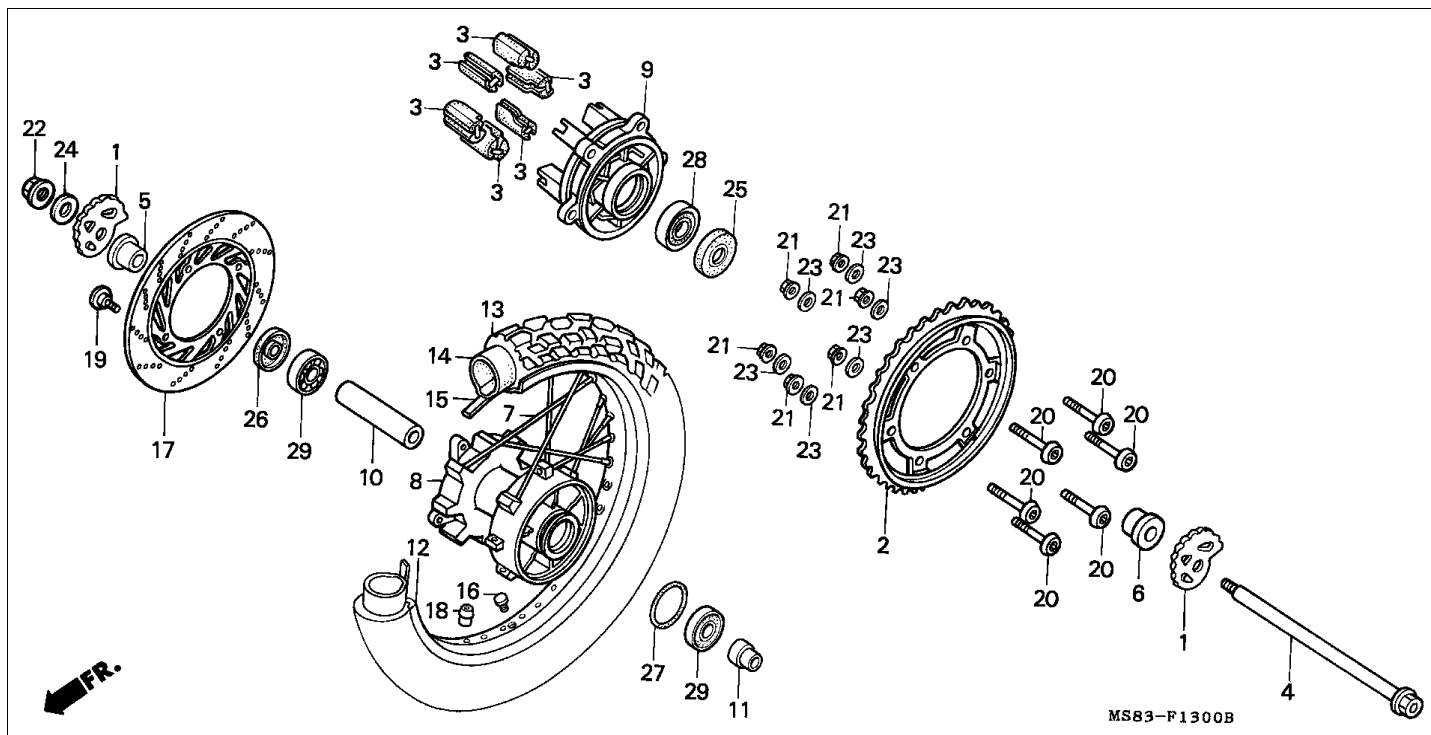

MS83-F1300B

Block F-13 REAR WHEEL

Refnr	Part Number	Parts Description	Unit Qty	Repair Qty
1	40544-MS8-000	ADJUSTER, CHAIN	002	0
2	41200-MS8-610	SPROCKET COMP., FINAL DRIVEN (49T)	001	0
3	41241-MC4-010	RUBBER, RR. WHEEL DAMPER	006	0
4	42301-MS8-003	AXLE, RR. WHEEL	001	0
5	42311-KS5-000	COLLAR, RR. WHEEL SIDE	001	0
6	42312-MC4-000	COLLAR, RR. WHEEL	001	0
7	426A0-MS8-003	SPOKE SET, RR.	032	0
8	42601-MS8-000	HUB, RR. WHEEL	001	0
8	42601-MS8-010	HUB, RR. WHEEL	001	0
9	42611-MS8-000	FLANGE, FINAL DRIVEN	001	0
10	42620-MS8-000	COLLAR A, RR. AXLE DISTANCE	001	0
11	42625-MC4-000	COLLAR B, RR. AXLE DISTANCE	001	0
12	42701-MS8-003	RIM, RR. WHEEL	001	0
13	42711-MS8-004	TIRE, RR. (DUNLOP) (130/90-17 68S K560)	001	0
13	42711-MS8-013	TIRE, RR. (BS) (130/90-17 68S TW42A)	001	0
14	42712-MS8-003	TUBE, TIRE (BS) (130/90-17)	001	0
14	42712-MS8-004	TUBE, TIRE (DUNLOP) (130/90-17)	001	0
15	42713-MS8-003	FLAP, TIRE (BS) (2.75-17)	001	0
15	42713-MS8-004	FLAP, TIRE (DUNLOP) (2.75/3.00-17)	001	0
16	42717-329-000	CAP, RIM HOLE	001	0
17	43351-MS8-000	DISK, RR. BRAKE	001	0
18	44606-283-000	BALANCER (20G)	N	0
19	90105-KS6-700	BOLT, DISK, 6X17	004	0
19	90105-MK5-010	BOLT, DISK, 8X22	004	0
20	90128-MM9-000	BOLT, SPROCKET FIXING	006	0
21	90304-GA6-003	NUT, AXLE, 10MM	006	0
22	90305-ME5-003	NUT, FLANGE, 16MM	001	0
23	90465-MM9-000	WASHER, 10MM	006	0
24	90530-MS8-000	WASHER, SPECIAL	001	0
25	91252-MC4-003	OIL SEAL, 28X47.2X7 (ARAI)	001	0
25	91252-MC4-005	OIL SEAL, 28X47.2X7 (NOK)	001	0
26	91252-428-000	OIL SEAL, 25X40X7	001	0
27	91302-317-700	O-RING, 54X2	001	0
28	96140-6204010	BEARING, RADIAL BALL, 6204U	001	0
29	96150-6203010	BEARING, RADIAL BALL, 6203UU	002	0