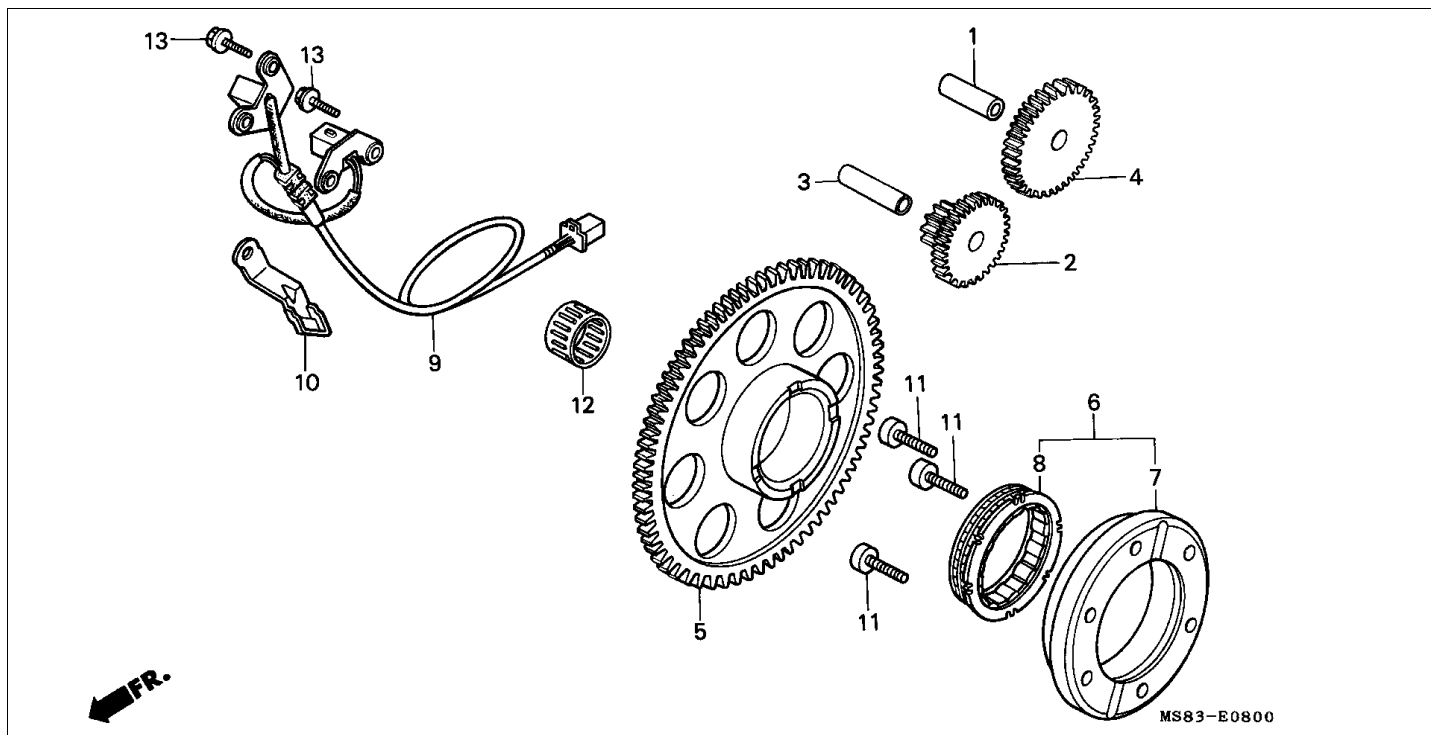

Block E-8 PULSE GENERATOR/ STARTING CLUTCH

Refnr	Part Number	Parts Description	Unit Qty	Repair Qty
1	13111-122-000	PIN, PISTON, 10X33	001	0
2	28101-MS8-000	GEAR, STARTER REDUCTION (38/12T)	001	0
3	28102-ME9-000	PIN, 10X44	001	0
4	28106-ME9-010	GEAR, STARTER (51T)	001	0
5	28110-MM9-000	GEAR COMP., STARTER DRIVEN (75T)	001	0
6	28120-MM9-003	OUTER ASSY., STARTING CLUTCH (BORG WARNER)	001	0
7	28121-MM9-000	OUTER, STARTING CLUTCH	001	0
8	28125-MK5-023	CLUTCH, ONE WAY	001	0
9	30300-MS8-000	GENERATOR ASSY., PULSE	001	0
10	32963-MM9-000	CLAMPER, PULSE	001	0
11	90010-KE5-000	BOLT, SOCKET, 8MM	006	0
12	91021-MF5-841	BEARING, NEEDLE, 30X37X20 (NTN)	001	0
13	95701-0602000	BOLT, FLANGE, 6X20	004	0