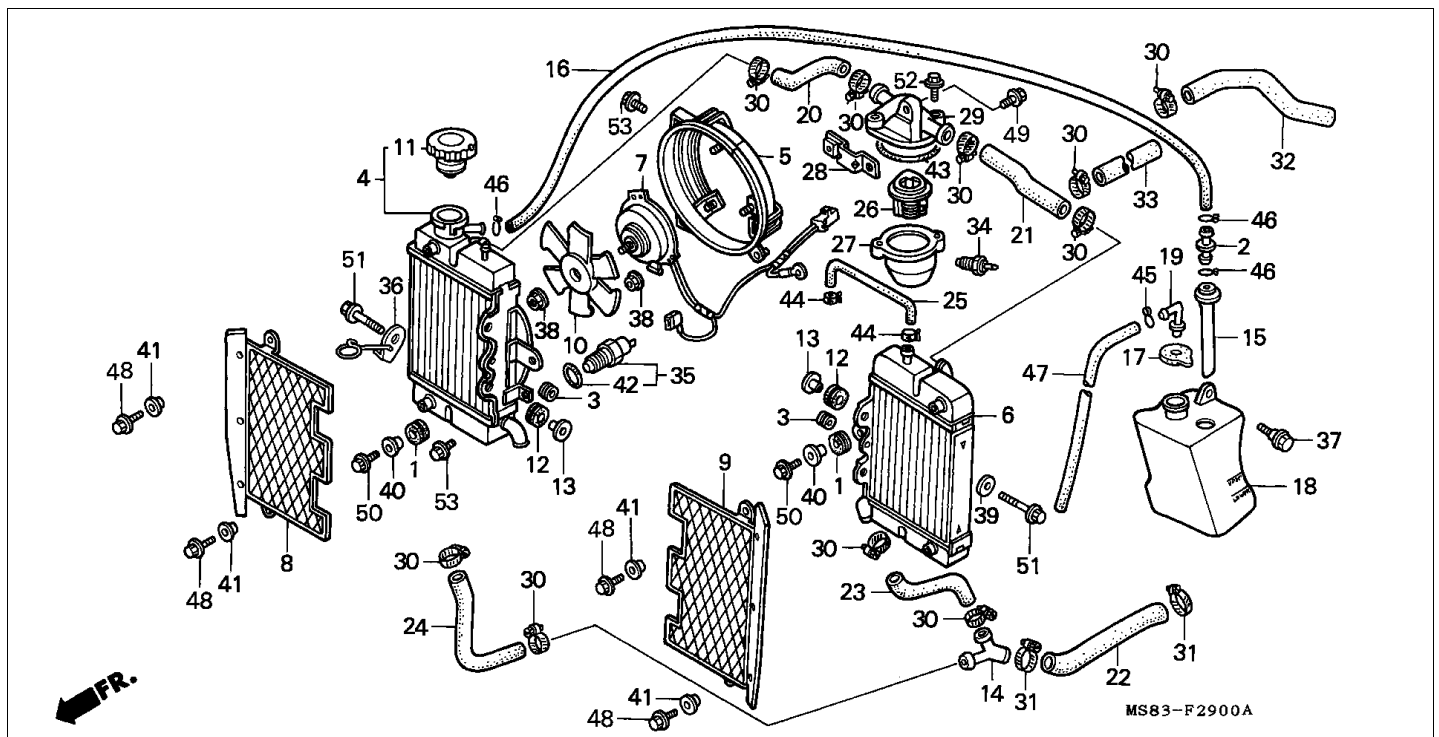

Block F-29 RADIATOR

Refrnr	Part Number	Parts Description	Unit Qty	Repair Qty
39	94103-06700-	WASHER, PLAIN, 6MM	003	0
40	90501-MA3-770	COLLAR, 6.2X12	002	0
41	90522-170-700	COLLAR, GEARSHIFT LEVER SETTING	004	0
42	91307-611-000	O-RING, 13.5X1.4	001	0
43	91311-KE8-000	O-RING, 47.5X2	001	0
44	95002-4120004	CLAMP, TUBE (D12)	002	0
45	95002-02070-	CLIP, TUBE (B7)	001	0
46	95002-02120-	CLIP, TUBE (B12)	003	0
47	95005-4556030	TUBE, 4.5X560 (95005-45001-30M)	001	0
48	95700-0601207	BOLT, FLANGE, 6X12	004	0
49	95701-0601800	BOLT, FLANGE, 6X18	001	0
50	95800-0602007	BOLT, FLANGE, 6X20	002	0
51	95800-0602807	BOLT, FLANGE, 6X28	004	0
52	96000-0602007	BOLT, FLANGE, 6X20	002	0
53	96001-0601007	BOLT, FLANGE, 6X10	003	0